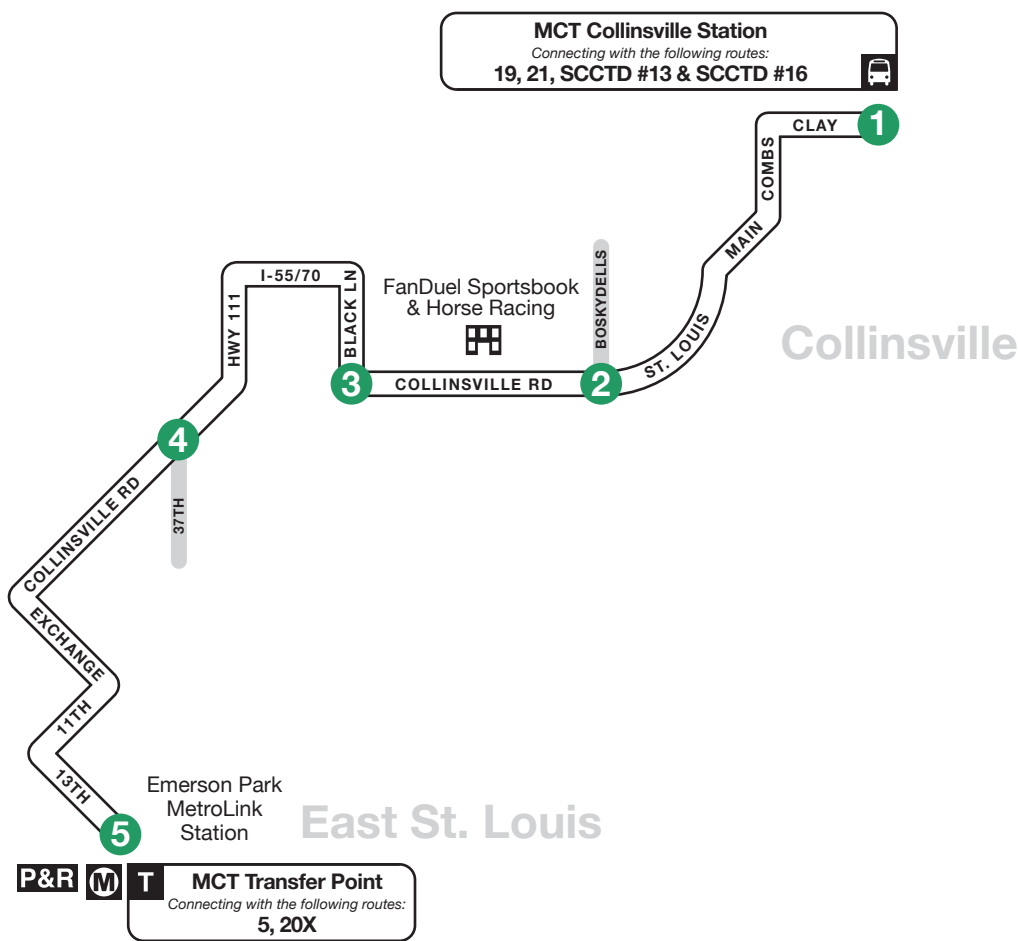

Route 18 – Collinsville Regional

Collinsville to Emerson Park Metrolink Station

1	2	3	4	5
BUS STARTS	Bus Leaves	Bus Leaves	Bus Leaves	BUS ENDS
Collinsville Station	St. Louis Rd & Boskydells	Black Lane	Collinsville Rd & 37th	Emerson Park Metrolink

MONDAY – FRIDAY

AM	4:58	5:02	5:08	5:15	5:19
	5:28	5:32	5:38	5:45	5:49
	5:58	6:02	6:08	6:15	6:19
	6:28	6:32	6:38	6:45	6:49
	6:58	7:02	7:08	7:15	7:19
	7:28	7:32	7:38	7:45	7:49
	7:58	8:02	8:08	8:15	8:19
	8:28	8:32	8:38	8:45	8:49
	8:58	9:02	9:08	9:15	9:19
	9:58	10:02	10:08	10:15	10:19
	10:58	11:02	11:08	11:15	11:19
PM	11:58	12:02	12:08	12:15	12:19
	12:58	1:02	1:08	1:15	1:19
	1:58	2:02	2:08	2:15	2:19
	2:58	3:02	3:08	3:15	3:19
	3:58	4:02	4:08	4:15	4:19
	4:58	5:02	5:08	5:15	5:19
	5:58	6:02	6:08	6:15	6:19
	6:58	7:02	7:08	7:15	7:19
	7:52	7:56	8:02	8:09	8:13
	8:52	8:56	9:02	9:09	9:13
	9:52	9:56	10:02	10:09	10:13
	10:52	10:56	11:02	11:09	11:13
	11:52	11:56	12:02	12:09	12:13

SATURDAY

AM	6:58	7:02	7:08	7:15	7:19
	7:58	8:02	8:08	8:15	8:19
	8:58	9:02	9:08	9:15	9:19
	9:58	10:02	10:08	10:15	10:19
	10:58	11:02	11:08	11:15	11:19
PM	11:58	12:02	12:08	12:15	12:19
	12:58	1:02	1:08	1:15	1:19
	1:58	2:02	2:08	2:15	2:19
	2:58	3:02	3:08	3:15	3:19
	3:58	4:02	4:08	4:15	4:19
	4:58	5:02	5:08	5:15	5:19
	5:58	6:02	6:08	6:15	6:19
	6:52	6:56	7:02	7:09	7:13
	7:52	7:56	8:02	8:09	8:13
	8:52	8:56	9:02	9:09	9:13
	9:52	9:56	10:02	10:09	10:13
	10:52	10:56	11:02	11:09	11:13

SUNDAY

AM	7:58	8:02	8:08	8:15	8:19
	8:58	9:02	9:08	9:15	9:19
	9:58	10:02	10:08	10:15	10:19
	10:58	11:02	11:08	11:15	11:19
PM	11:58	12:02	12:08	12:15	12:19
	12:58	1:02	1:08	1:15	1:19
	1:58	2:02	2:08	2:15	2:19
	2:58	3:02	3:08	3:15	3:19
	3:58	4:02	4:08	4:15	4:19
	4:58	5:02	5:08	5:15	5:19
	5:58	6:02	6:08	6:15	6:19
	6:52	6:56	7:02	7:09	7:13
	7:52	7:56	8:02	8:09	8:13
	8:55	8:59	9:05	9:12	9:16

Instructions

North is always at the top of the timetable map.

The bus stops here at listed times. Look for the matching symbol below the map.

Transfer points and MCT Stations show where other bus routes intersect with this route.

Indicates points of interest.

Indicates Park & Ride Lots available along the route.

Bike Routes which may connect to the bus route.

Indicates select trips.

Times for bus stops along the route. The bus stops at other locations along the route as well. For details please call: (618) 797-4636 (INFO) or 711.

Fares

Fixed Route Fares	Adult	Seniors¹ Disabled² Children under 5	Seniors³ Disabled 5-12	MCT Passes		
	LOCAL	$1.00	FREE	$0.50	Local Monthly Pass	$40.00
REGIONAL	$3.00	FREE	$1.50	Local 30-day Pass (Mobile)	$40.00	
				System Monthly Pass	$70.00	
				Student Monthly Pass	$15.00	
				7 Day Pass (Mobile)	$15.00	
				2 Hour Regional Pass	$3.00	
				Day Pass	$5.00	

1 Seniors (65 and up) with MCT Senior Free Ride ID, or seniors (75 and up) with MCT Senior Select ID.

2 Registered ADA Paratransit users with valid MCT Paratransit ID, MCT ADA ID, or MCT Benefit Access ID.

3 Persons with disabilities, seniors (65 and up) with MCT Half Fare ID or Metro Reduced Fare Permit. Medicare cardholders eligible.

Valid Metro passes and tickets are accepted for value toward fare.