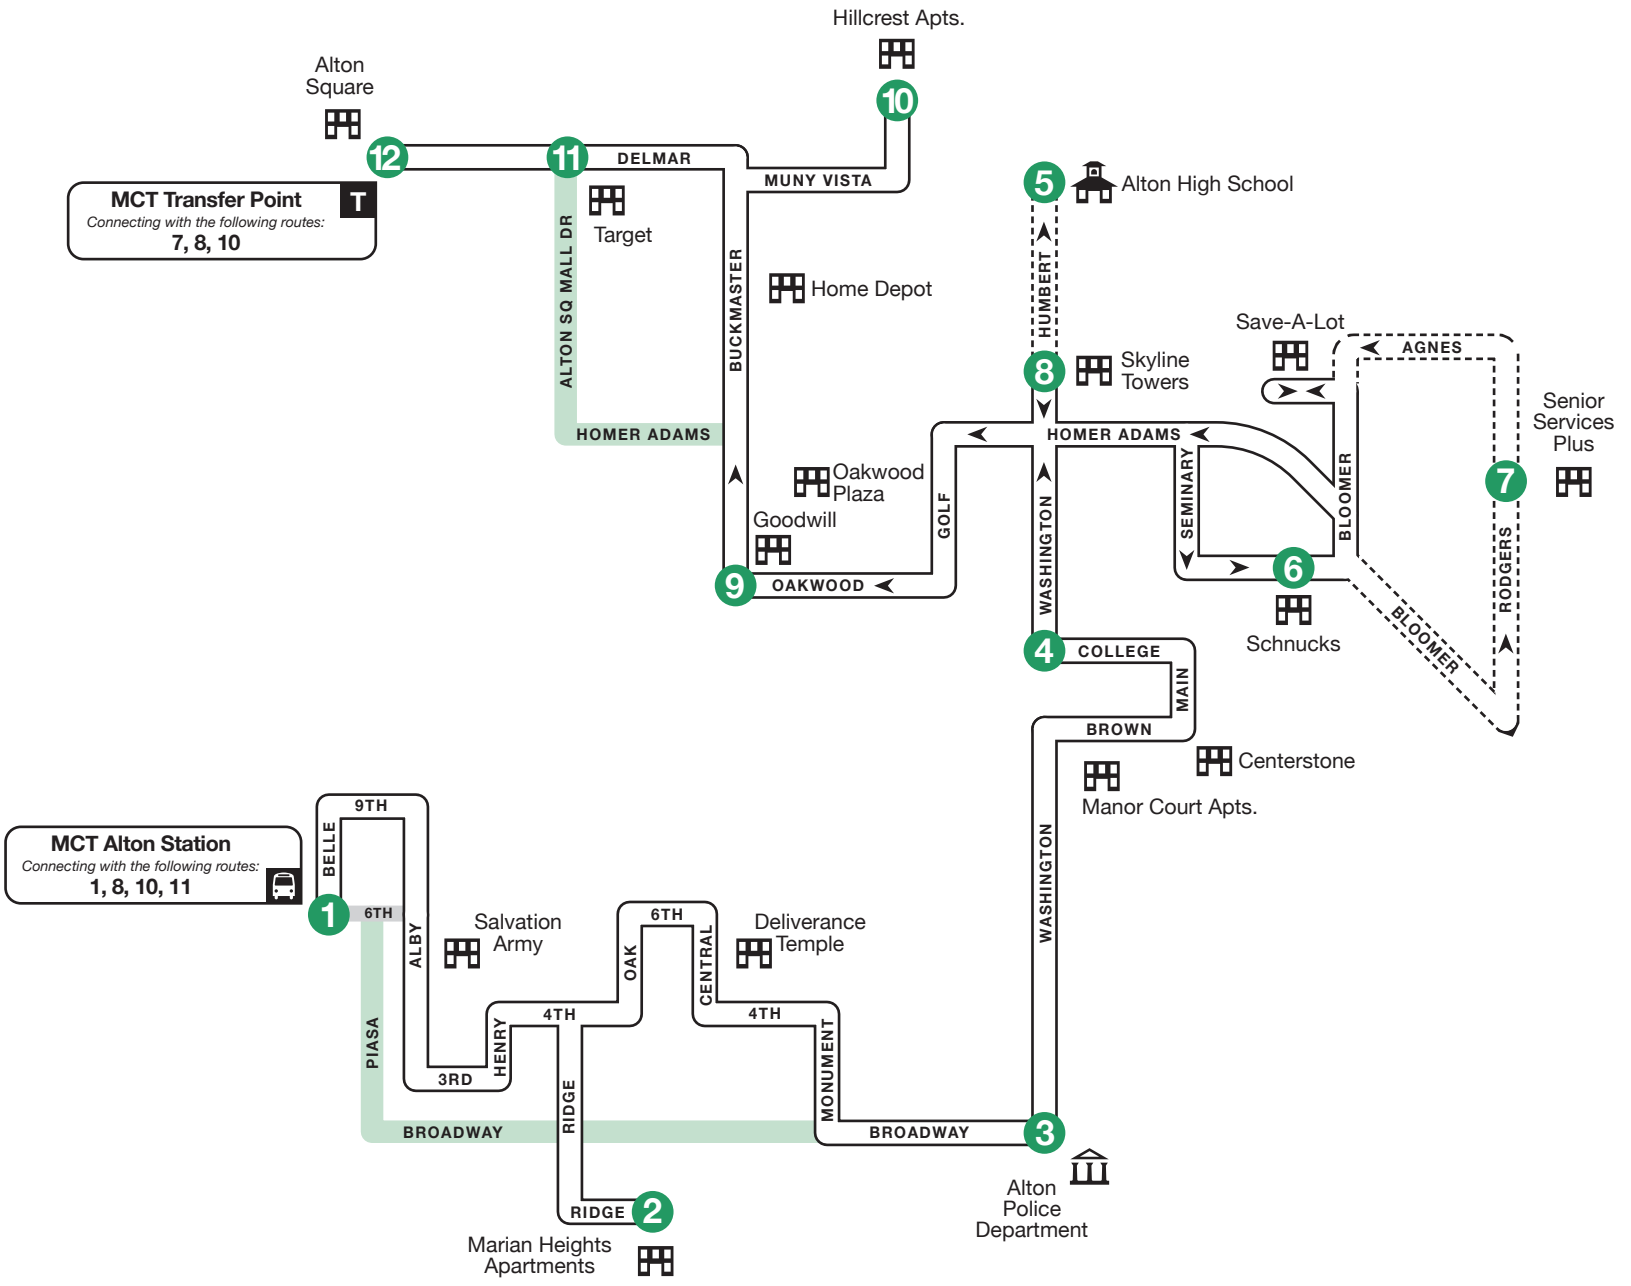

# Route 9 – Washington Shuttle

## Alton Station to Alton Square

**0** Timepoint  
 — Bus Route  
 - - - Select Trips  
 ■ Snow Route

1	2	3	4	5	6	7	8	9	10	11	12
BUS STARTS	Bus Leaves	Bus Leaves	Bus Leaves	Bus Leaves	Bus Leaves	Bus Leaves	Bus Leaves	Bus Leaves	Bus Leaves	Bus Leaves	BUS ENDS
Alton Station	Marian Heights Apts.	Broadway & Washington	Washington & College	Alton High School	Schnucks	Senior Services Plus	Skyline Towers	Goodwill	Hillcrest Apartments	Target	Alton Square

#### MCT Local Routes

Bus service that begins and ends in Madison County. Routes 1, 2, 4, 6, 7, 8, 9, 10, 11, 12, 13, 13X, 16, 17, 19, 20, 21, 22

### Washington Shuttle

- Alton
- Alton Station
- Downtown Alton
- Marian Heights Apartments
- Target
- Skyline Towers
- Schnucks
- Hillcrest Apartments
- Alton Square Mall
- Senior Services Plus
- Alton High School