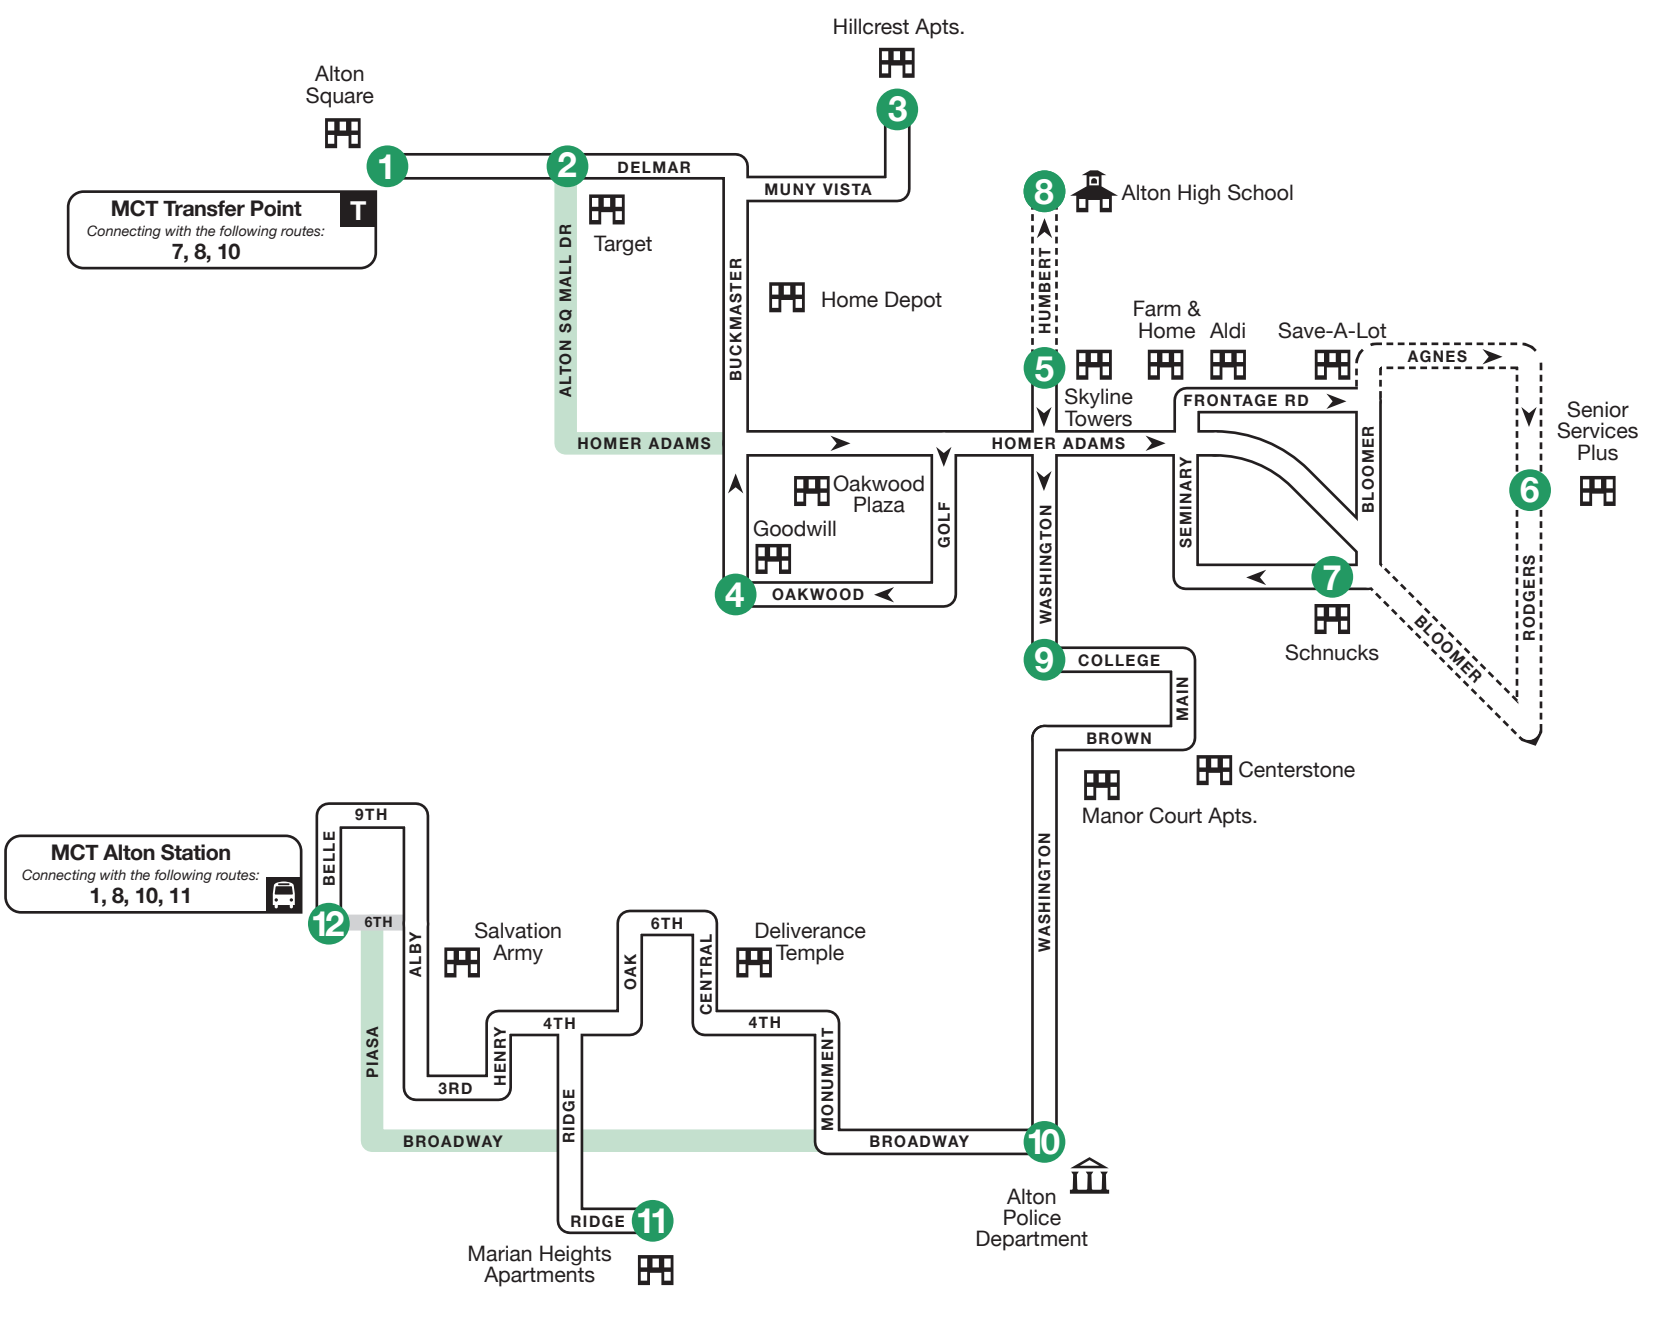

# Route 9 – Washington Shuttle

## Alton Square to Alton Station

**0** Timepoint

— Bus Route

--- Select Trips

■ Snow Route

1	2	3	4	5	6	7	8	9	10	11	12
BUS STARTS	Bus Leaves	Bus Leaves	Bus Leaves	Bus Leaves	Bus Leaves	Bus Leaves	Bus Leaves	Bus Leaves	Bus Leaves	Bus Leaves	BUS ENDS
Alton Square	Target	Hillcrest Apartments	Goodwill	Skyline Towers	Senior Services Plus	Schnucks	Alton High School	Washington & College	Broadway & Washington	Marian Heights Apts.	Alton Station