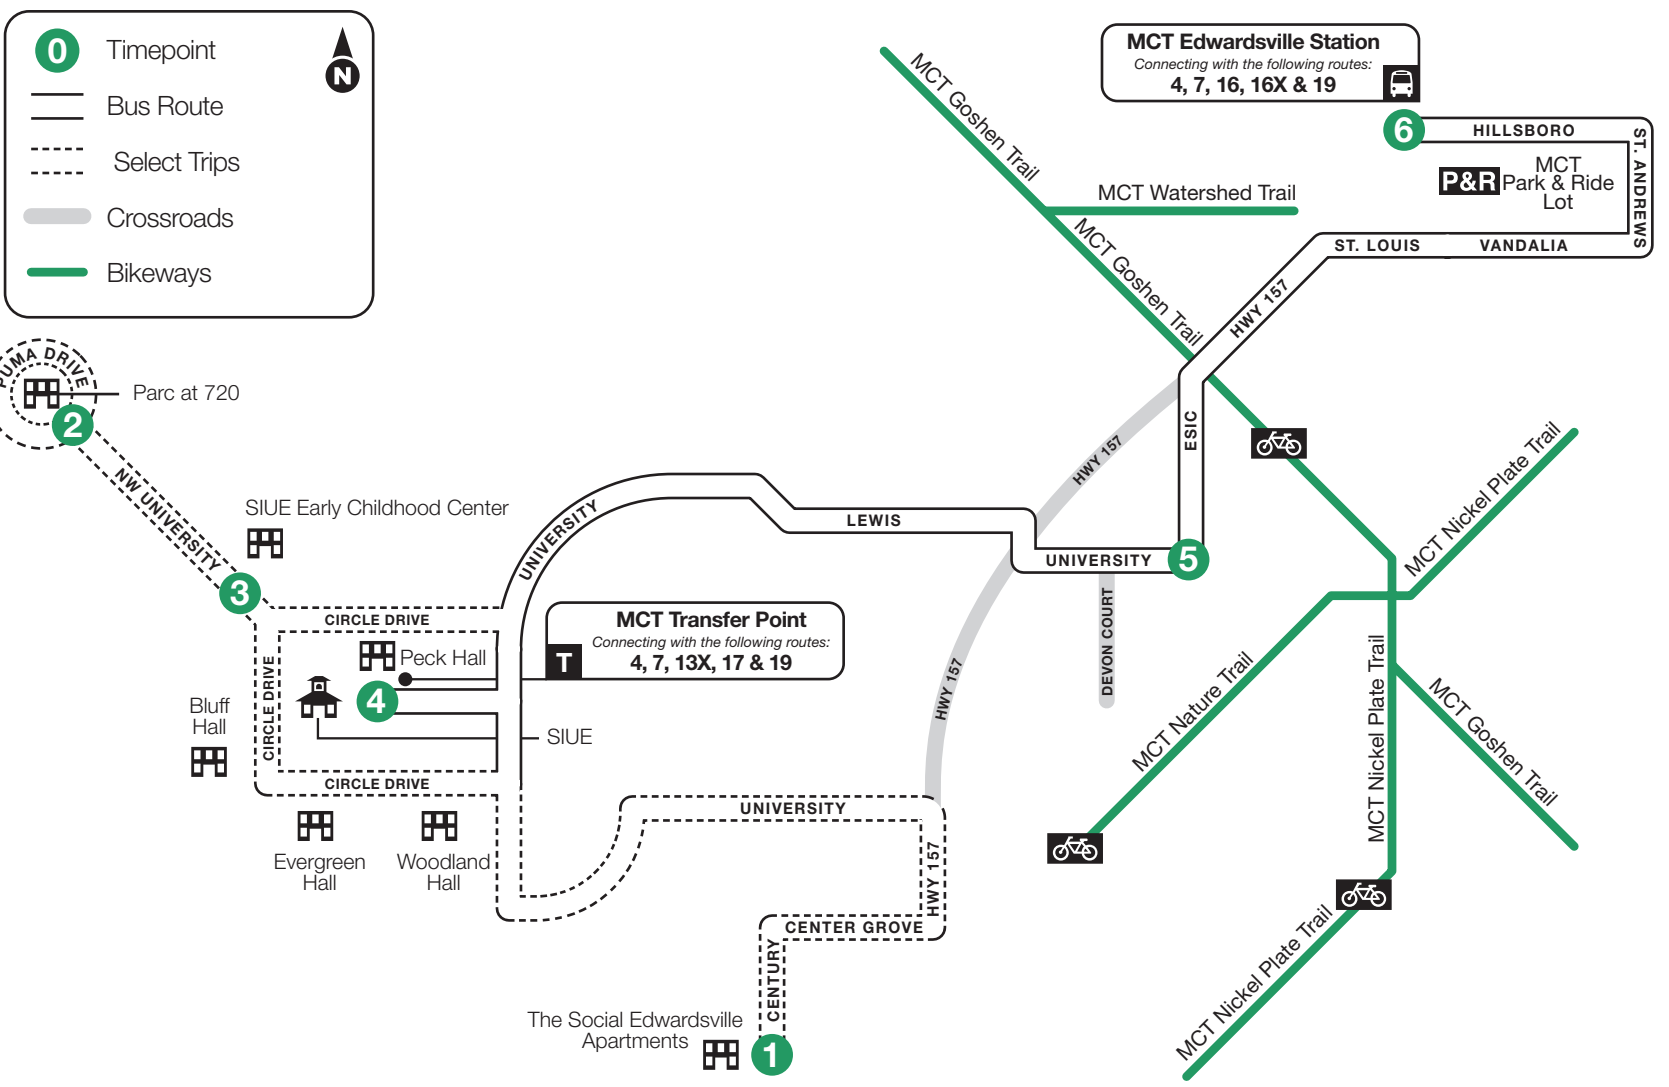

Route 22 – University Shuttle

Century Dr. & Puma Dr. to Edwardsville Station

1	2	3	4	5	6
BUS STARTS	Bus Arrives	Bus Leaves	Bus Leaves	Bus Leaves	BUS ENDS
Century Drive	Puma Drive	SIUE Early Childhood Center	SIUE Peck Hall	University & Esic	Edwardsville Station

Instructions

North is always at the top of the timetable map.

The bus stops here at listed times. Look for the matching symbol below the map.

Transfer points and MCT Stations show where other bus routes intersect with this route.

Route 22 - University Shuttle

Edwardsville Station to Century Dr. & Puma Dr.

- 1 BUS STARTS**
Edwardsville Station
- 2 Bus Arrives**
University & Esic
- 3 Bus Leaves**
SIUE Peck Hall
- 4 Bus Leaves**
Century Drive
- 5 Bus Leaves**
SIUE Early Childhood Center
- 6 BUS ENDS**
Puma Drive

Madison County Transit Services

MCT Local Routes

Bus service that begins and ends in Madison County. Routes 1, 2, 4, 6, 7, 8, 9, 10, 11, 12, 13, 13X, 15, 16, 17, 19, 20, 21, 22, 24X, 25X

MCT Regional Routes