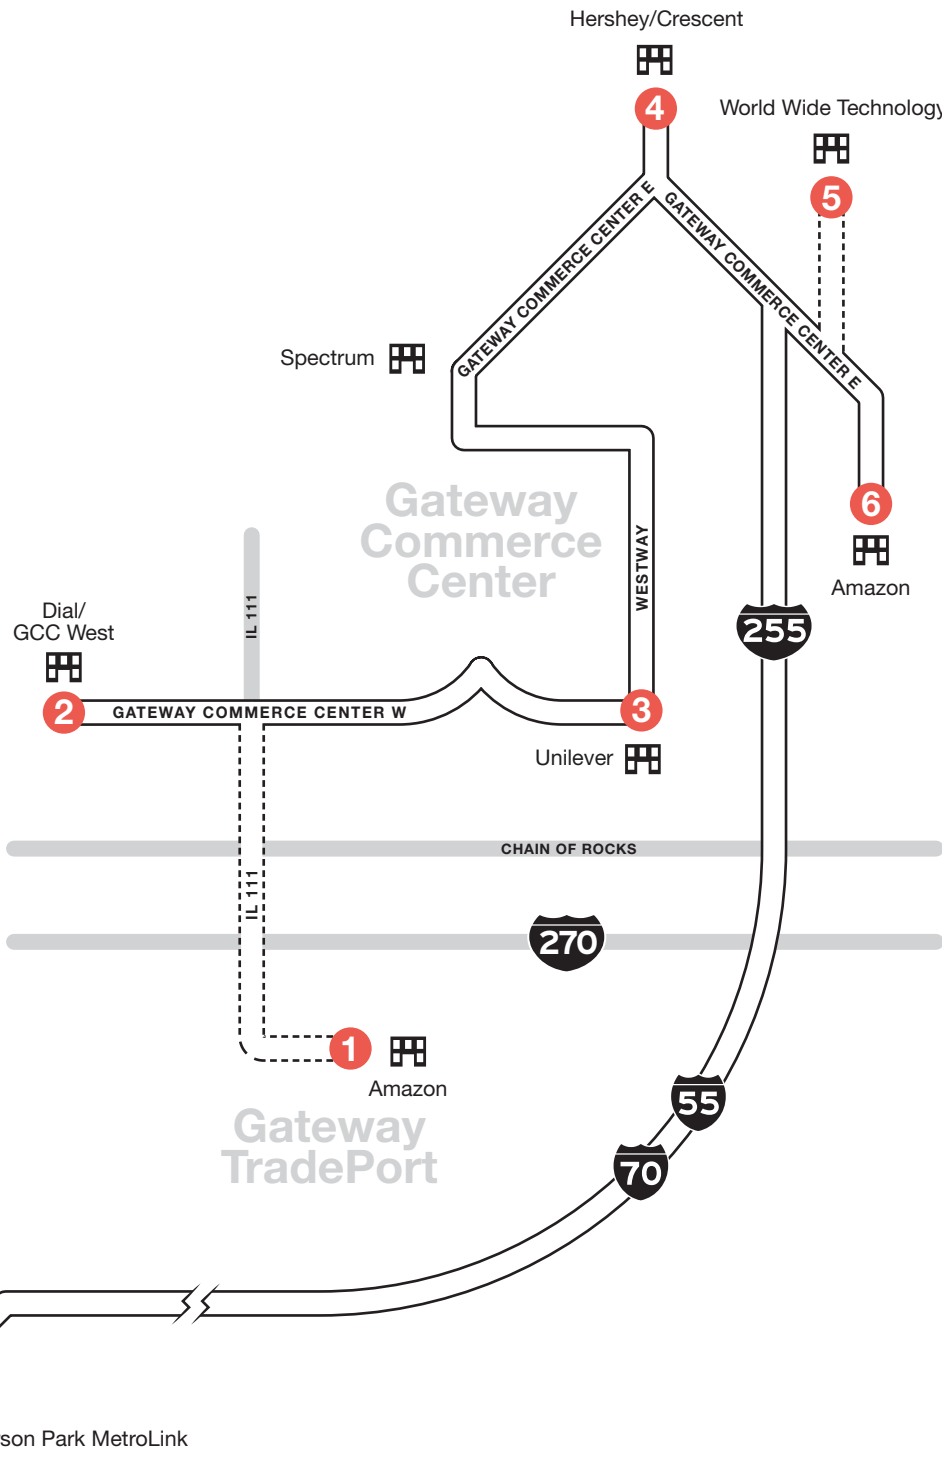

Route 20X – Gateway Commerce Center Express

Gateway TradePort to Emerson Park Metrolink

1	2	3	4	5	6	7
BUS STARTS	Bus Leaves	Bus Leaves	Bus Leaves	Bus Leaves	Bus Leaves	BUS ENDS
Gateway Tradeport	Dial/GCC West	Unilever	Hershey/Crescent	World Wide Technology	Amazon	Emerson Park MetroLink

Instructions

North is always at the top of the timetable map.

The bus stops here at listed times. Look for the matching symbol below the map.

Transfer points and MCT Stations show where other bus routes intersect with this route.

Route 20X – Gateway Commerce Center Express

Emerson Park Metrolink to Gateway TradePort

1	2	3	4	5	6	7
BUS STARTS	Bus Leaves	Bus Leaves	Bus Leaves	Bus Leaves	Bus Leaves	BUS ENDS
Emerson Park MetroLink	Amazon	World Wide Technology	Hershey/Crescent	Unilever	Dial/GCC West	Gateway Tradeport

20X

Timetable & Map

Gateway Commerce Center Express

East St. Louis
Emerson Park Metrolink

Pontoon Beach
Gateway Commerce Center
Gateway TradePort