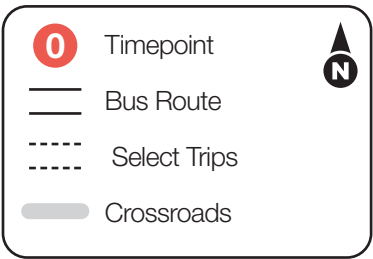

Route 20X – Gateway Commerce Center Express

Gateway TradePort to Emerson Park Metrolink

1	2	3	4	5	6	7
BUS STARTS	Bus Leaves	Bus Leaves	Bus Leaves	Bus Leaves	Bus Leaves	BUS ENDS
Gateway Tradeport	Dial/GCC West	Unilever	Hershey/Crescent	World Wide Technology	Amazon	Emerson Park MetroLink

Instructions

North is always at the top of the timetable map.

The bus stops here at listed times. Look for the matching symbol below the map.

Transfer points and MCT Stations show where other bus routes intersect with this route.

Indicates points of interest.

Indicates Park & Ride Lots available along the route.

Bike Routes which may connect to the bus route.

Indicates select trips.

Times for bus stops along the route. The bus stops at other locations along the route as well. For details please call: (618) 797-4636 (INFO) or 711.

Instrucciones

El norte está siempre en lo alto del horario.

El autobús para aquí a las horas marcadas. Busque el símbolo que corresponda debajo del mapa.

Puntos de transferencia y estaciones de MCT donde otras líneas de autobús cruzan esta ruta.