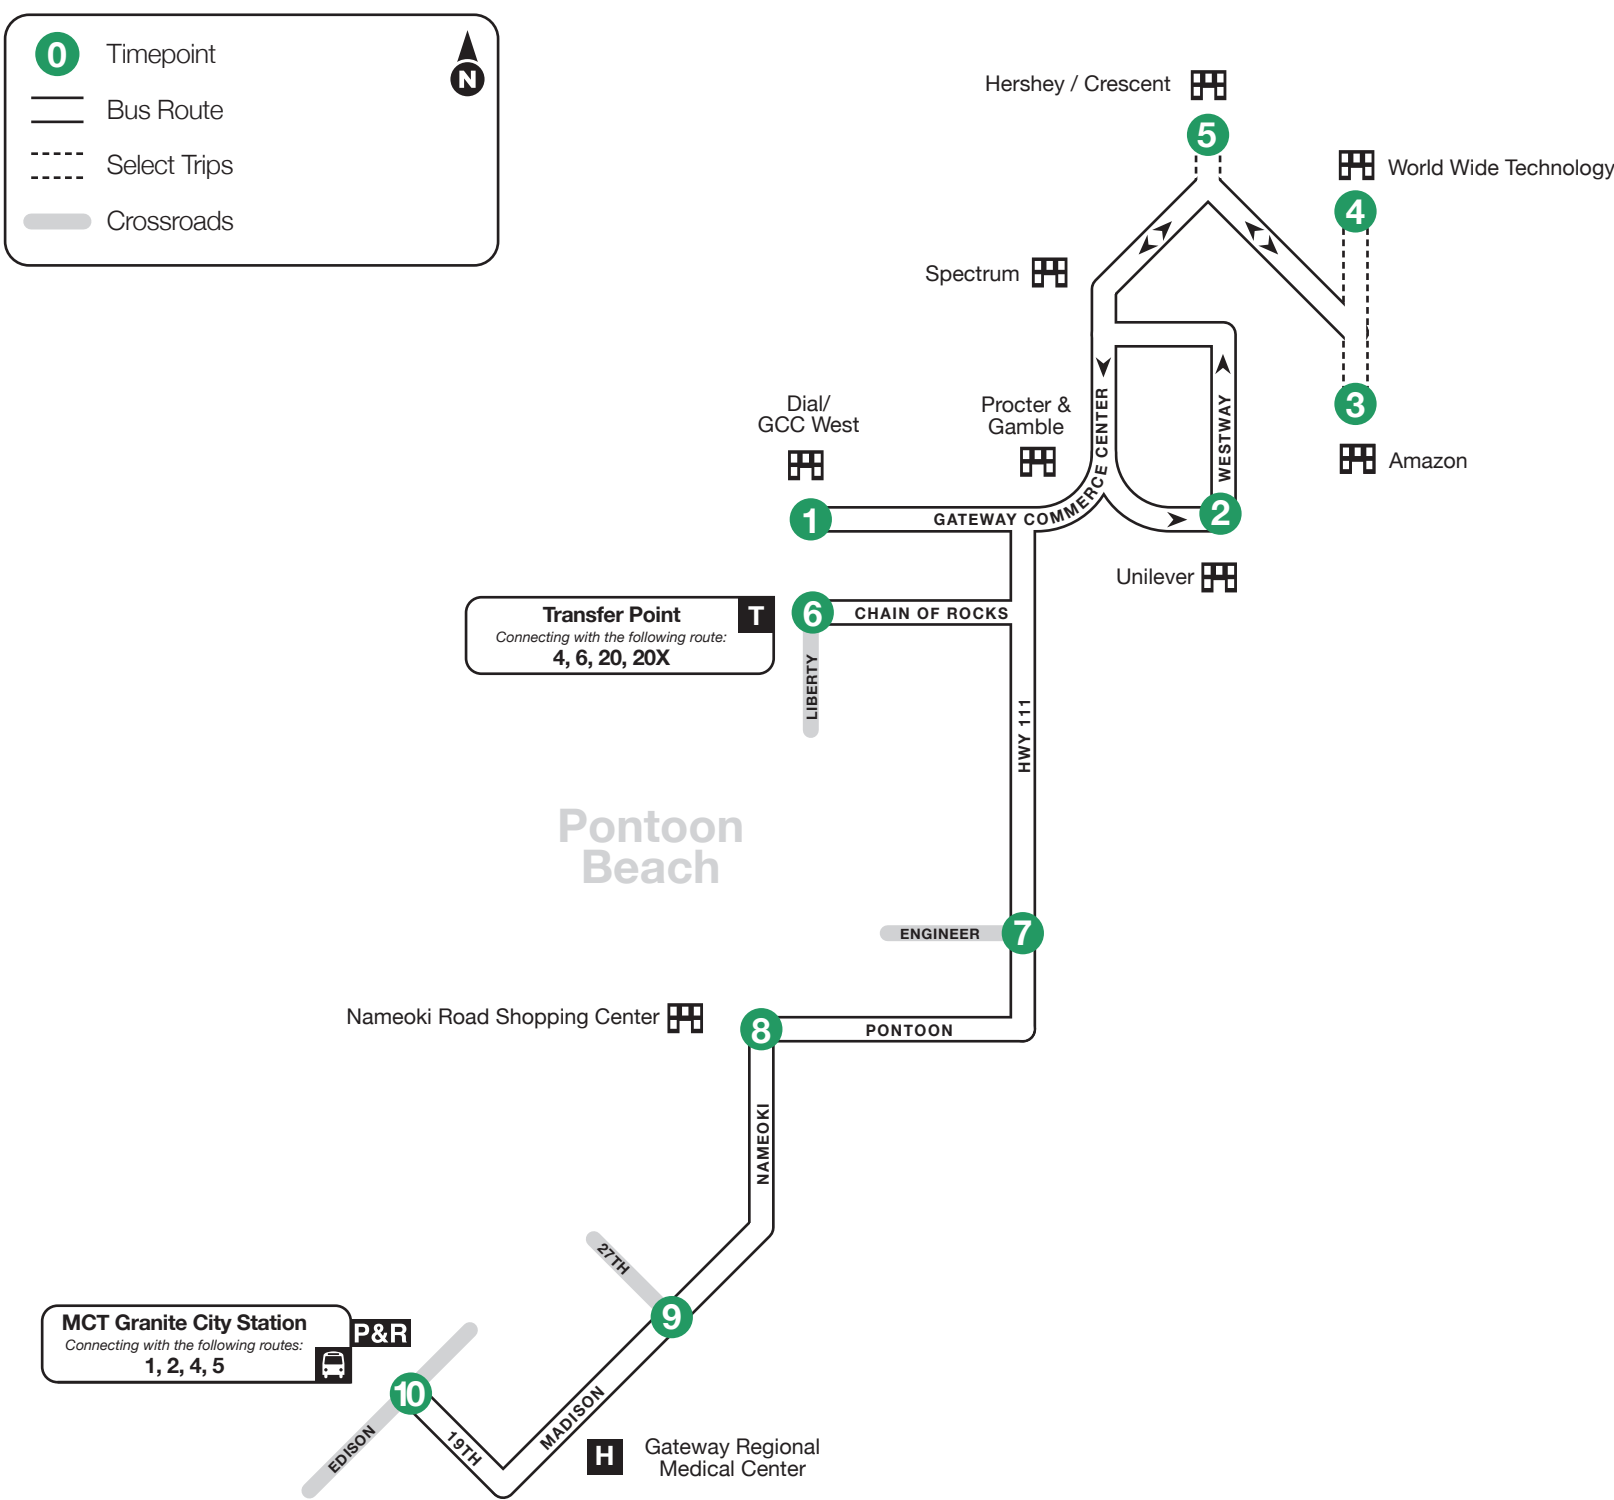

Route 20 – Granite City-Pontoon Beach Shuttle

Pontoon Beach to Granite City

	1	2	3	4	5	6	7	8	9	10
	BUS STARTS	Bus Leaves	Bus Leaves	Bus Leaves	Bus Leaves	Bus Arrives / Bus Leaves	Bus Leaves	Bus Leaves	Bus Leaves	BUS ENDS
	Dial	Unilever	Amazon GCC	World Wide Technology	Hershey	Liberty & Chain of Rocks / Liberty & Chain of Rocks	IL 111 & Engineer	Nameoki & Pontoon	Madison Ave & 27th	Granite City Station

MONDAY – FRIDAY

AM	3:17	3:19	3:24	3:28	3:31	3:39	3:47	3:50	4:01	4:06	4:13
	—	—	—	—	—	—	4:47	4:50	5:01	5:06	5:13
	—	—	—	—	—	—	5:17	5:20	5:31	5:36	5:43
	5:17	5:19	5:24	5:28	5:31	5:39	5:47	5:50	6:01	6:06	6:13
	5:47	5:49	5:54	5:58	6:01	6:09	6:17	6:20	6:31	6:36	6:43
	6:17	6:19	6:24	6:28	6:31	6:39	6:47	6:50	7:01	7:06	7:13
	6:47	6:49	6:54	6:58	7:01	7:09	7:17	7:20	7:31	7:36	7:43
	7:17	7:19	7:24	7:28	7:31	7:39	7:47	7:50	8:01	8:06	8:13
	7:47	7:49	7:54	7:58	8:01	8:09	8:17	8:20	8:31	8:36	8:43
	8:35	—	—	—	—	8:39	8:47	8:50	9:01	9:06	9:13
	9:05	—	—	—	—	9:09	9:17	9:20	9:31	9:36	9:43
	9:35	—	—	—	—	9:39	9:47	9:50	10:01	10:06	10:13
	10:05	—	—	—	—	10:09	10:17	10:20	10:31	10:36	10:43
	10:35	—	—	—	—	10:39	10:47	10:50	11:01	11:06	11:13
	11:05	—	—	—	—	11:09	11:17	11:20	11:31	11:36	11:43
PM	11:35	—	—	—	—	11:39	11:47	11:50	12:01	12:06	12:13
	12:05	—	—	—	—	12:09	12:17	12:20	12:31	12:36	12:43
	12:35	—	—	—	—	12:39	12:47	12:50	1:01	1:06	1:13
	1:05	—	—	—	—	1:09	1:17	1:20	1:31	1:36	1:43
	1:35	—	—	—	—	1:39	1:47	1:50	2:01	2:06	2:13
	2:05	—	—	—	—	2:09	2:17	2:20	2:31	2:36	2:43
	2:35	—	—	—	—	2:39	2:47	2:50	3:01	3:06	3:13
	3:05	—	—	—	—	3:09	3:17	3:20	3:31	3:36	3:43
	3:35	—	—	—	—	3:39	3:47	3:50	4:01	4:06	4:13
	4:05	—	—	—	—	4:09	4:17	4:20	4:31	4:36	4:43
	4:35	—	—	—	—	4:39	4:47	4:50	5:01	5:06	5:13
	5:05	—	—	—	—	5:09	5:17	5:20	5:31	5:36	5:43
	—	—	—	—	—	—	5:47	5:50	6:01	6:06	6:13
	5:47	5:49	5:54	5:58	6:01	6:09	6:17	6:20	6:31	6:36	6:43
	6:17	6:19	6:24	6:28	6:31	6:39	6:47	6:50	7:01	7:06	7:13
	7:17	7:19	7:24	7:28	7:31	7:39	7:47	7:50	8:01	8:06	8:13
	8:17	8:19	8:24	8:28	8:31	8:39	8:47	8:50	9:01	9:06	9:13
	9:17	9:19	9:24	9:28	9:31	9:39	9:47	9:50	10:01	10:06	10:13
	10:17	10:19	10:24	10:28	10:31	10:39	10:47	10:50	11:01	11:06	11:13
	11:17	11:19	11:24	11:28	11:31	11:39	11:42	11:45	11:54	11:59	12:06

SATURDAY