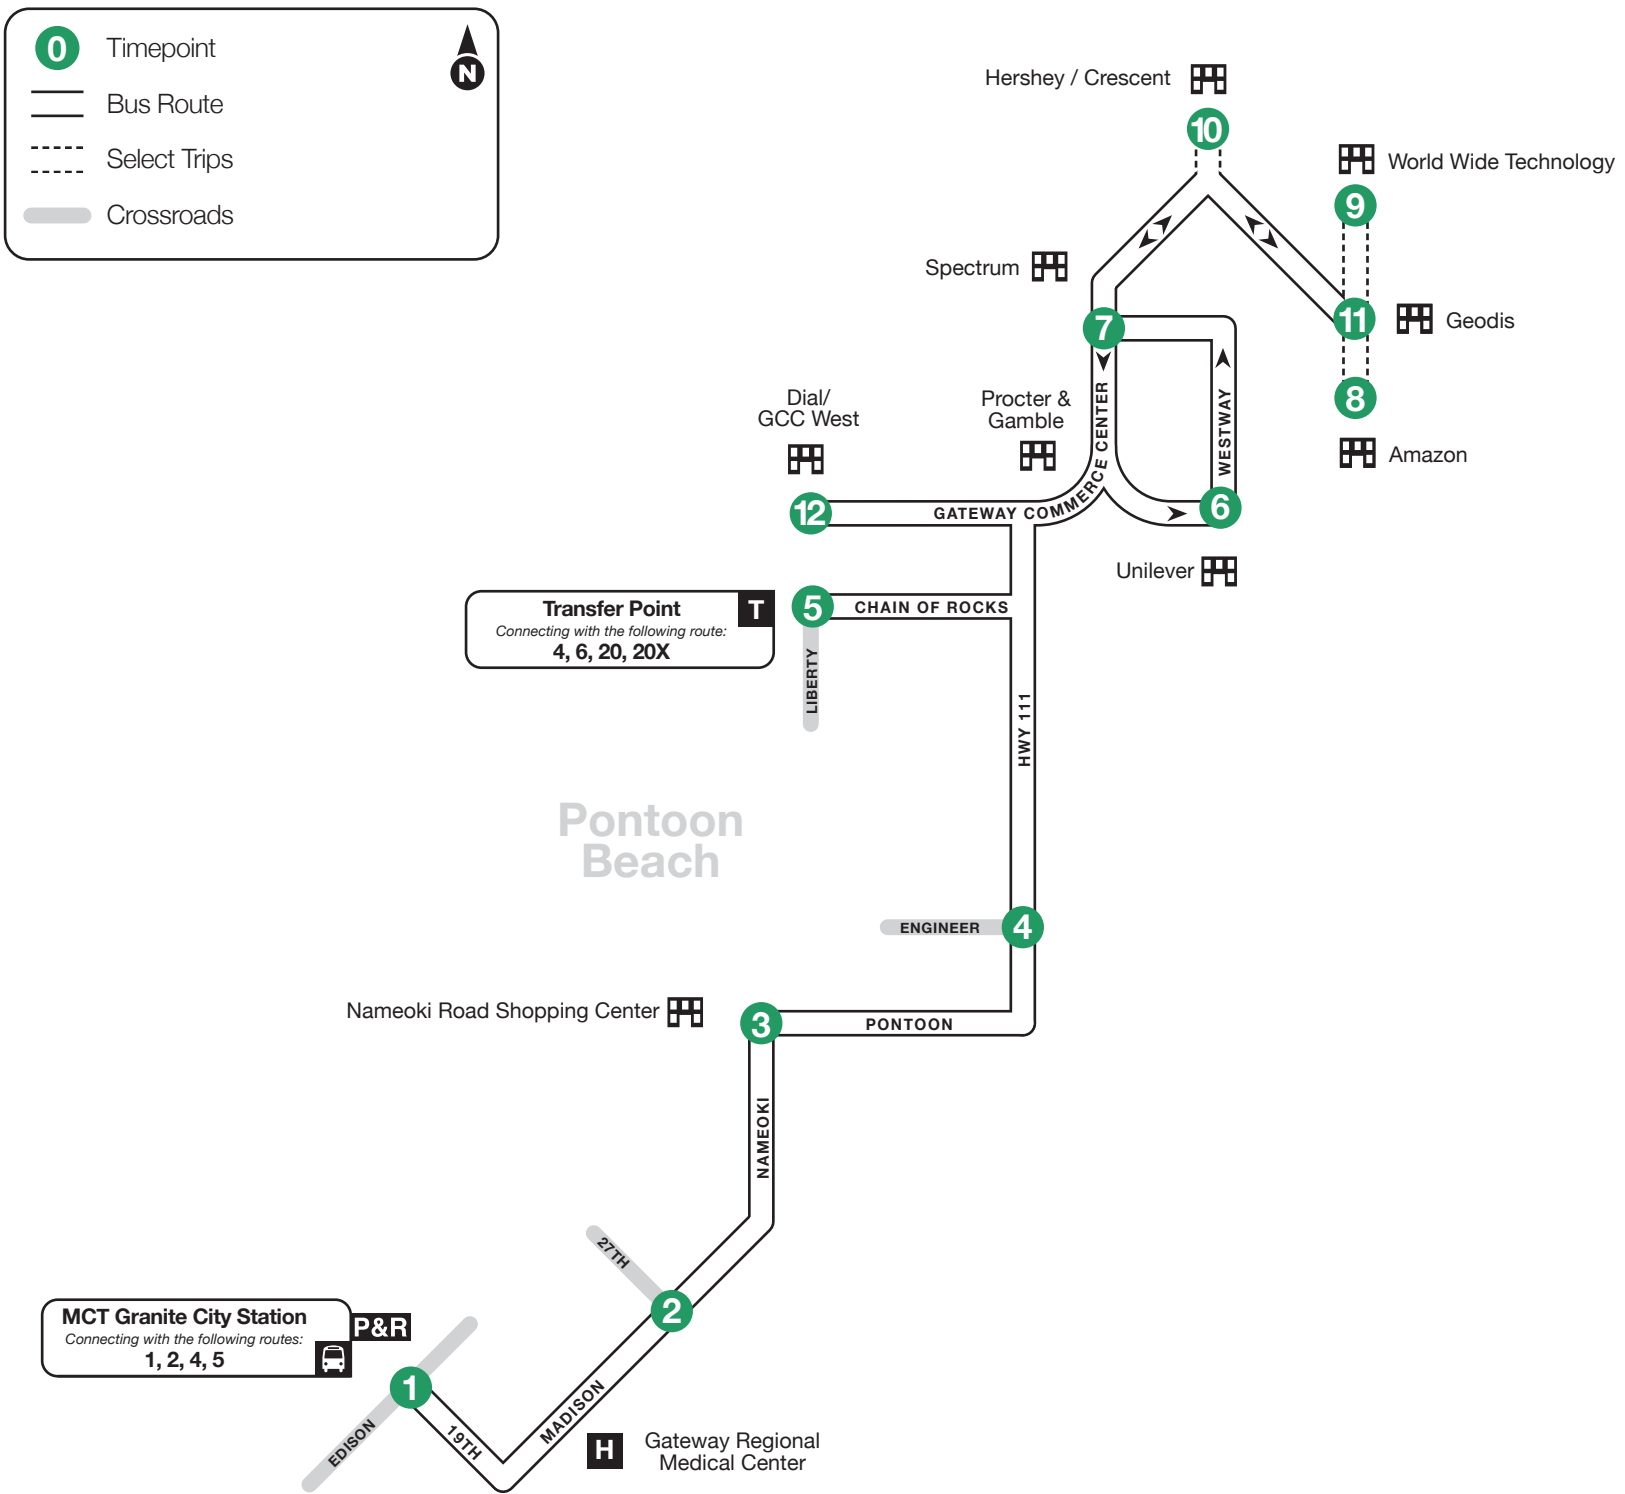

# Route 20 – Granite City-Pontoon Beach Shuttle

## Granite City to Pontoon Beach

1	2	3	4	5	6	7	8	9	10	11	12
<b>BUS STARTS</b>	<b>Bus Leaves</b>	<b>Bus Leaves</b>	<b>Bus Leaves</b>	<b>Bus Arrives</b>	<b>Bus Leaves</b>	<b>Bus Leaves</b>	<b>Bus Leaves</b>	<b>Bus Leaves</b>	<b>BUS Leaves</b>	<b>Bus Leaves</b>	<b>BUS ENDS</b>
Granite City Station	Madison Ave & 27th	Nameoki & Pontoon	IL 111 & Engineer	Liberty & Chain of Rocks	Liberty & Chain of Rocks	Unilever	Westway Dr.	Amazon GCC	World Wide Technology	Hershey	Dial

## 20 Granite City-Pontoon Beach Shuttle

**Pontoon Beach**  
 Gateway Commerce Center  
 Liberty & Chain of Rocks

**Granite City**  
 Nameoki Road Shopping Centers  
 Gateway Regional Medical Center  
 Granite City Station