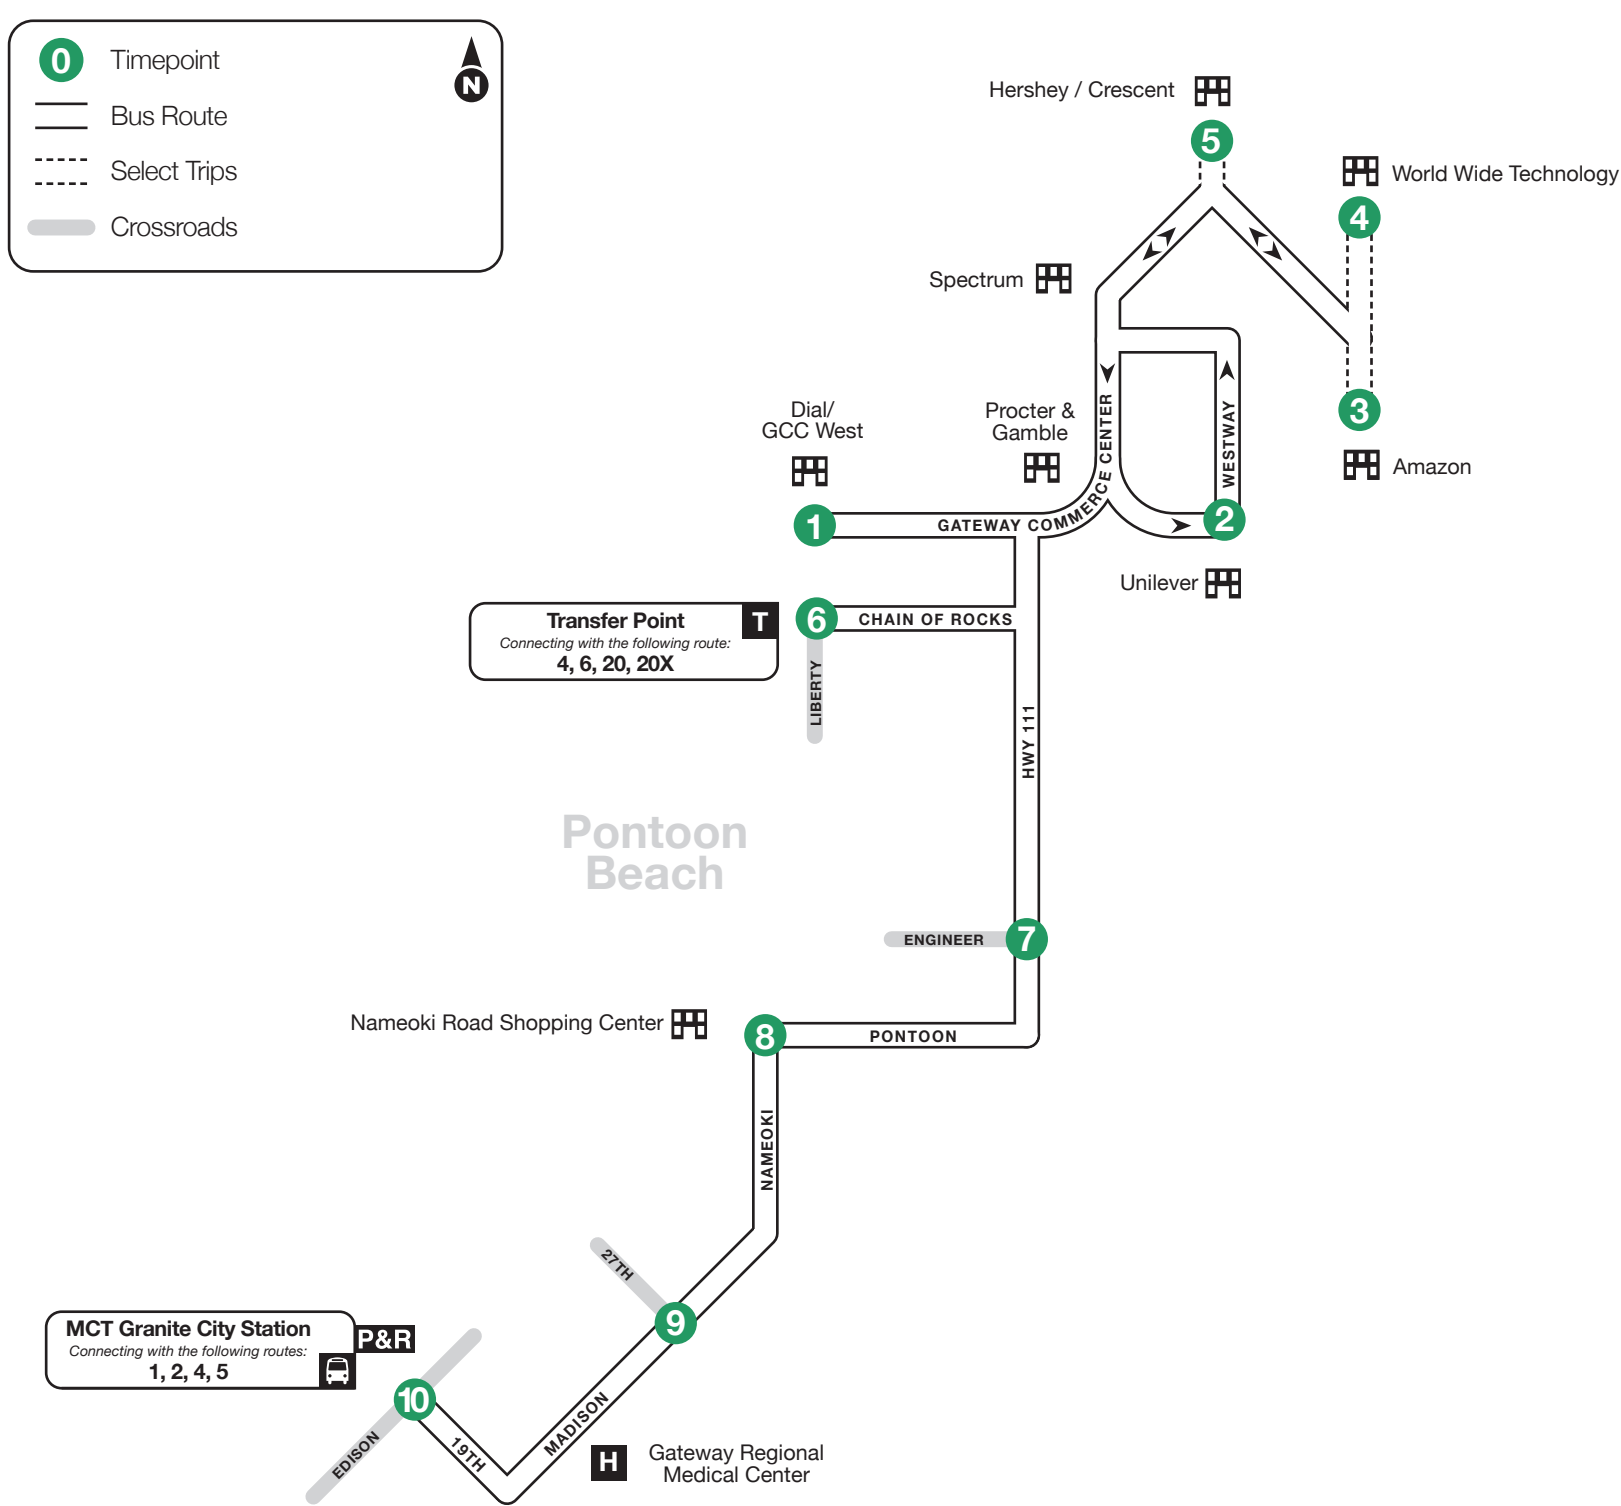

Route 20 – Granite City-Pontoon Beach Shuttle

Pontoon Beach to Granite City

	1	2	3	4	5	6	7	8	9	10	
	BUS STARTS	Bus Leaves	Bus Leaves	Bus Leaves	Bus Leaves	Bus Arrives / Bus Leaves	Bus Leaves	Bus Leaves	Bus Leaves	BUS ENDS	
	Dial	Unilever	Amazon GCC	World Wide Technology	Hershey	Liberty & Chain of Rocks	Liberty & Chain of Rocks	IL 111 & Engineer	Nameoki & Pontoon	Madison Ave & 27th	Granite City Station
MONDAY – FRIDAY											
AM	3:17	3:19	3:24	3:28	3:31	3:39	3:47	3:50	4:01	4:06	4:13
	–	–	–	–	–	–	4:47	4:50	5:01	5:06	5:13
	–	–	–	–	–	–	5:17	5:20	5:31	5:36	5:43
	5:17	5:19	5:24	5:28	5:31	5:39	5:47	5:50	6:01	6:06	6:13
	5:47	5:49	5:54	5:58	6:01	6:09	6:17	6:20	6:31	6:36	6:43
	6:17	6:19	6:24	6:28	6:31	6:39	6:47	6:50	7:01	7:06	7:13
	6:47	6:49	6:54	6:58	7:01	7:09	7:17	7:20	7:31	7:36	7:43
	7:17	7:19	7:24	7:28	7:31	7:39	7:47	7:50	8:01	8:06	8:13
	7:47	7:49	7:54	7:58	8:01	8:09	8:17	8:20	8:31	8:36	8:43
	8:35	–	–	–	–	8:39	8:47	8:50	9:01	9:06	9:13
	9:05	–	–	–	–	9:09	9:17	9:20	9:31	9:36	9:43
	9:35	–	–	–	–	9:39	9:47	9:50	10:01	10:06	10:13
	10:05	–	–	–	–	10:09	10:17	10:20	10:31	10:36	10:43
	10:35	–	–	–	–	10:39	10:47	10:50	11:01	11:06	11:13
	11:05	–	–	–	–	11:09	11:17	11:20	11:31	11:36	11:43
PM	11:35	–	–	–	–	11:39	11:47	11:50	12:01	12:06	12:13
	12:05	–	–	–	–	12:09	12:17	12:20	12:31	12:36	12:43
	12:35	–	–	–	–	12:39	12:47	12:50	1:01	1:06	1:13
	1:05	–	–	–	–	1:09	1:17	1:20	1:31	1:36	1:43
	1:35	–	–	–	–	1:39	1:47	1:50	2:01	2:06	2:13
	2:05	–	–	–	–	2:09	2:17	2:20	2:31	2:36	2:43
	2:35	–	–	–	–	2:39	2:47	2:50	3:01	3:06	3:13
	3:05	–	–	–	–	3:09	3:17	3:20	3:31	3:36	3:43
	3:35	–	–	–	–	3:39	3:47	3:50	4:01	4:06	4:13
	4:05	–	–	–	–	4:09	4:17	4:20	4:31	4:36	4:43
	4:35	–	–	–	–	4:39	4:47	4:50	5:01	5:06	5:13
	5:05	–	–	–	–	5:09	5:17	5:20	5:31	5:36	5:43
	–	–	–	–	–	–	5:47	5:50	6:01	6:06	6:13
	5:47	5:49	5:54	5:58	6:01	6:09	6:17	6:20	6:31	6:36	6:43
	6:17	6:19	6:24	6:28	6:31	6:39	6:47	6:50	7:01	7:06	7:13
	7:17	7:19	7:24	7:28	7:31	7:39	7:47	7:50	8:01	8:06	8:13
	8:17	8:19	8:24	8:28	8:31	8:39	8:47	8:50	9:01	9:06	9:13
	9:17	9:19	9:24	9:28	9:31	9:39	9:47	9:50	10:01	10:06	10:13
	10:17	10:19	10:24	10:28	10:31	10:39	10:47	10:50	11:01	11:06	11:13
	11:17	11:19	11:24	11:28	11:31	11:39	11:47	11:50	12:01	12:06	12:13
SATURDAY											
AM	5:17	5:19	5:24	5:28	5:31	5:39	5:47	5:50	6:01	6:06	6:13
	6:17	6:19	6:24	6:28	6:31	6:39	6:47	6:50	7:01	7:06	7:13
	7:17	7:19	7:24	7:28	7:31	7:39	7:47	7:50	8:01	8:06	8:13
	8:17	8:19	8:24	8:28	8:31	8:39	8:47	8:50	9:01	9:06	9:13
	9:17	9:19	9:24	9:28	9:31	9:39	9:47	9:50	10:01	10:06	10:13
	10:17	10:19	10:24	10:28	10:31	10:39	10:47	10:50	11:01	11:06	11:13
PM	11:17	11:19	11:24	11:28	11:31	11:39	11:47	11:50	12:01	12:06	12:13
	12:17	12:19	12:24	12:28	12:31	12:39	12:47	12:50	1:01	1:06	1:13
	1:17	1:19	1:24	1:28	1:31	1:39	1:47	1:50	2:01	2:06	2:13
	2:17	2:19	2:24	2:28	2:31	2:39	2:47	2:50	3:01	3:06	3:13
	3:17	3:19	3:24	3:28	3:31	3:39	3:47	3:50	4:01	4:06	4:13
	4:17	4:19	4:24	4:28	4:31	4:39	4:47	4:50	5:01	5:06	5:13
	5:17	5:19	5:24	5:28	5:31	5:39	5:47	5:50	6:01	6:06	6:13
	6:17	6:19	6:24	6:28	6:31	6:39	6:47	6:50	7:01	7:06	7:13
	7:17	7:19	7:24	7:28	7:31	7:39	7:47	7:50	8:01	8:06	8:13
	8:17	8:19	8:24	8:28	8:31	8:39	8:47	8:50	9:01	9:06	9:13
	9:17	9:19	9:24	9:28	9:31	9:39	9:47	9:50	10:01	10:06	10:13
	10:17	10:19	10:24	10:28	10:31	10:39	10:47	10:50	11:01	11:06	11:13
	11:17	11:19	11:24	11:28	11:31	11:39	11:47	11:50	12:01	12:06	12:13
SUNDAY											
AM	–	–	–	–	–	–	6:47	6:50	7:01	7:06	7:13
	7:17	7:19	7:24	7:28	7:31	7:39	7:47	7:50	8:01	8:06	8:13
	8:17	8:19	8:24	8:28	8:31	8:39	8:47	8:50	9:01	9:06	9:13
	9:17	9:19	9:24	9:28	9:31	9:39	9:47	9:50	10:01	10:06	10:13
	10:17	10:19	10:24	10:28	10:31	10:39	10:47	10:50	11:01	11:06	11:13
PM	11:17	11:19	11:24	11:28	11:31	11:39	11:47	11:50	12:01	12:06	12:13
	12:17	12:19	12:24	12:28	12:31	12:39	12:47	12:50	1:01	1:06	1:13
	1:17	1:19	1:24	1:28	1:31	1:39	1:47	1:50	2:01	2:06	2:13
	2:17	2:19	2:24	2:28	2:31	2:39	2:47	2:50	3:01	3:06	3:13