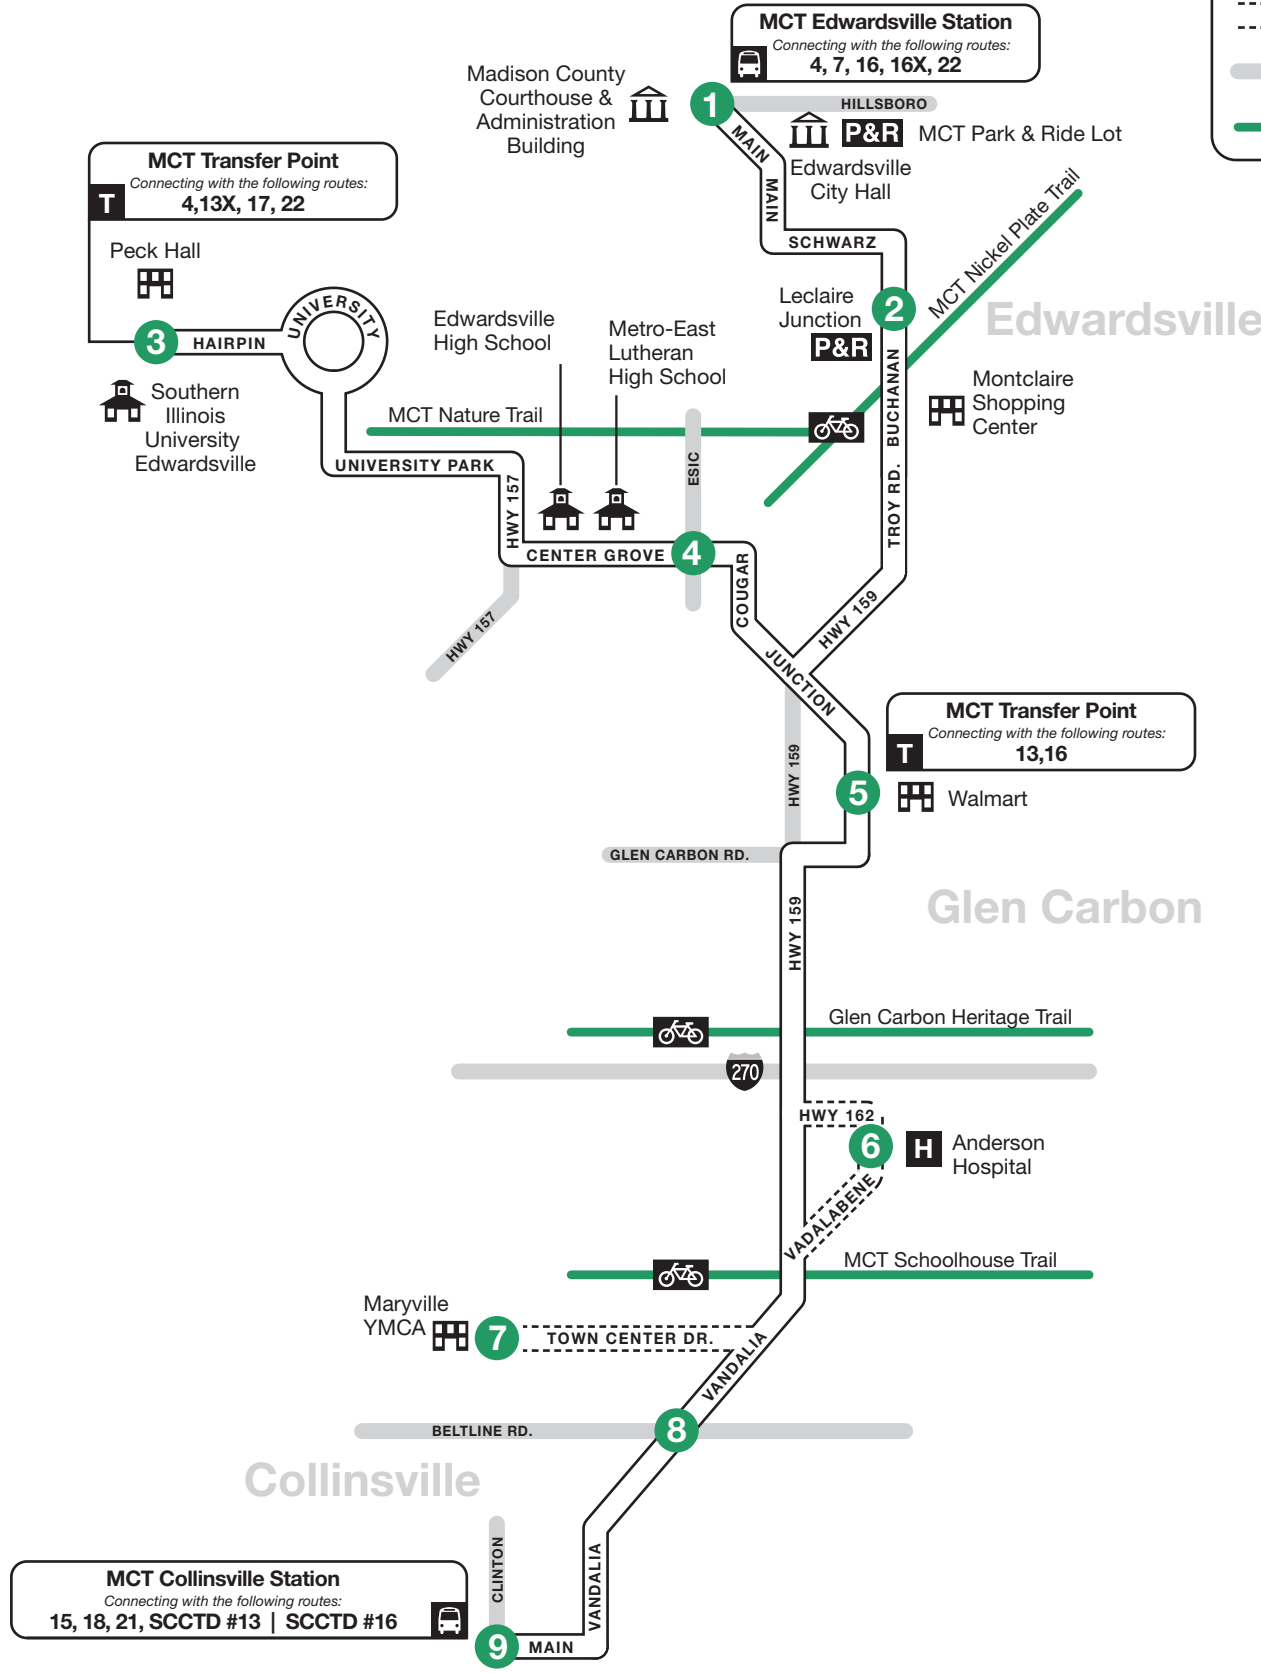

Route 19 – Edwardsville-Collinsville

Edwardsville to Collinsville

0 Timepoint
 — Bus Route
 - - - Select Trips
 █ Crossroads
 █ Bikeways

- 1**
BUS STARTS
Edwardsville Station
- 2**
Bus Leaves
LeClaire Junction
- 3**
Bus Leaves
SIUE Peck Hall
- 4**
Bus Leaves
Center Grove & Esic
- 5**
Bus Leaves
Walmart
- 6**
Bus Leaves
Anderson Hospital
- 7**
Bus Leaves
Maryville YMCA
- 8**
Bus Leaves
Vandalia & Beltline
- 9**
BUS ENDS
Collinsville Station

Madison County Transit Services

MCT Local Routes

Bus service that begins and ends in Madison County. Routes 1, 2, 4, 6, 7, 8, 9, 10, 11, 12, 13, 13X, 15, 16, 17, 19, 20, 21, 22

MCT Regional Routes

Bus service to and from St. Clair County and St. Louis. Routes 1X, 5, 14X, 16X, 18, 20X

Runabout

Door to door service for registered elderly and disabled Madison County residents. Call 618-931-7433 for more details.

RideFinders

Move into the fast lane to a better commute by sharing the ride to and from work in a carpool or vanpool. Visit www.ridefinders.org
 For specific information on these and other services, routes and schedules, please call 618-797-INFO (4636), 711 if speech-disabled or hearing impaired, or visit www.mct.org.

Funding provided in whole or in part by the Illinois Department of Transportation.

Edwardsville-Collinsville

- Collinsville**
Downtown Collinsville
Collinsville Station
- Maryville**
Anderson Hospital
Maryville YMCA
- Glen Carbon**
Walmart
- Edwardsville**
159 Shopping Centers
Edwardsville Station
LeClaire Junction
Edwardsville Crossing
Downtown Edwardsville