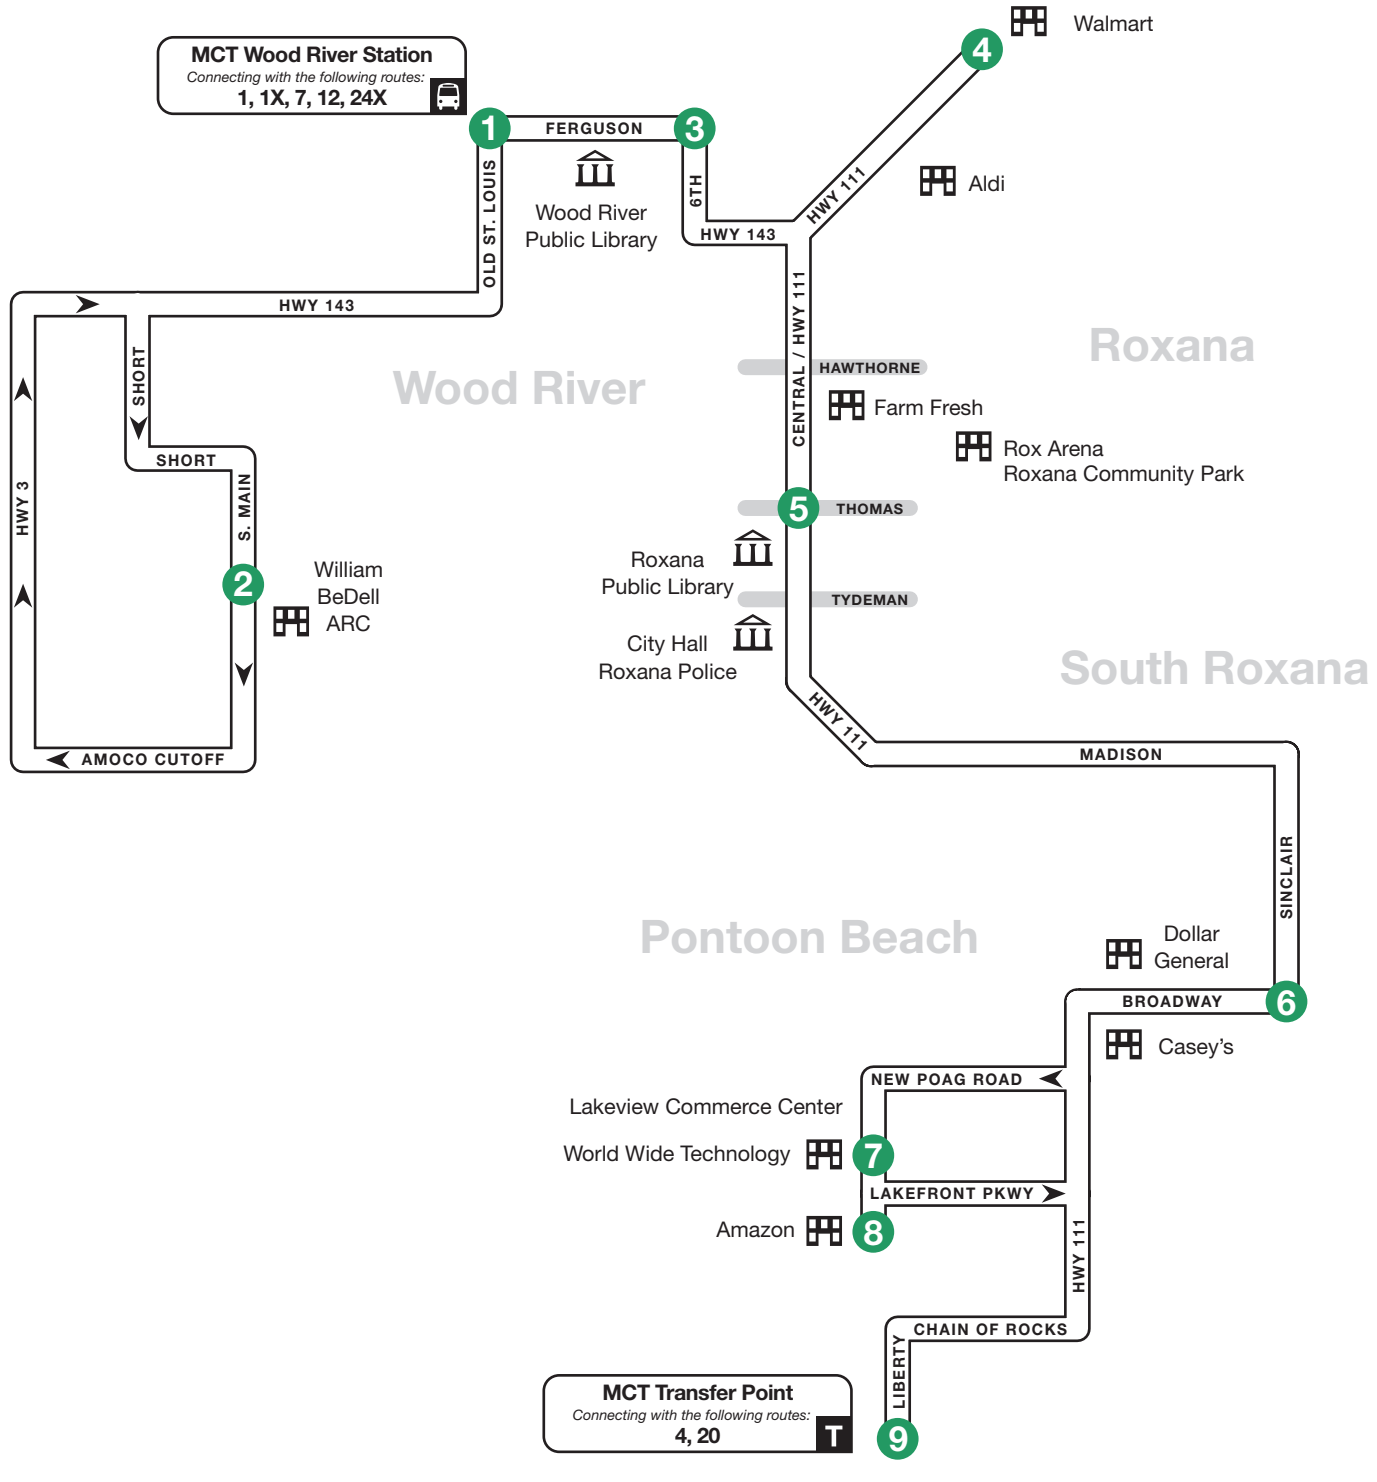

Route 6 – Roxana-Pontoon Beach

Wood River Station to Pontoon Beach

0 Timepoint
— Bus Route
- - - Select Trips
 Crossroads

MCT Wood River Station
Connecting with the following routes:
1, 1X, 7, 12, 24X

MCT Transfer Point
Connecting with the following routes:
4, 20

	1	2	3	4	5	6	7	8	9
	BUS STARTS	Bus Leaves	Bus Leaves	Bus Leaves	Bus Leaves	Bus Leaves	Bus Leaves	Bus Leaves	BUS ENDS
	Wood River Station	S.Main & Evans	Ferguson & 6th	Wood River Walmart	Central & Thomas	Sinclair & Broadway	World Wide Technology	Amazon Lakeview	Liberty & Chain of Rocks
MONDAY – FRIDAY									
AM	4:35*	—	—	—	4:40	4:47	4:53	4:55	05:21
	6:48	6:50	6:55	7:06	7:12	7:19	7:25	7:27	07:37
	7:48	7:50	7:55	8:06	8:12	8:19	8:25	8:27	08:37
	8:48	8:50	8:55	9:06	9:12	9:19	9:25	9:27	09:37
	9:48	9:50	9:55	10:06	10:12	10:19	10:25	10:27	10:37
	10:48	10:50	10:55	11:06	11:12	11:19	11:25	11:27	11:37
PM	11:48	11:50	11:55	12:06	12:12	12:19	12:25	12:27	12:37
	12:48	12:50	12:55	1:06	1:12	1:19	1:25	1:27	1:37
	1:48	1:50	1:55	2:06	2:12	2:19	2:25	2:27	2:37
	2:48	2:50	2:55	3:06	3:12	3:19	3:25	3:27	3:37
	3:48	3:50	3:55	4:06	4:12	4:19	4:25	4:27	4:37
	4:48	4:50	4:55	5:06	5:12	5:19	5:25	5:27	5:37
	5:48	5:50	5:55	6:06	6:12	6:19	6:25	6:27	6:37

* Trip serves Gateway Commerce Center before serving Liberty and Chain of Rocks. Dial: 5:02 AM | Unilever: 5:04 AM | Hershey: 5:08 | Amazon GCC: 5:12 AM

	1	2	3	4	5	6	7	8	9
SATURDAY & SUNDAY									
AM	6:48	6:50	6:55	7:06	7:12	7:19	7:25	7:27	7:37
	7:48	7:50	7:55	8:06	8:12	8:19	8:25	8:27	8:37
	8:48	8:50	8:55	9:06	9:12	9:19	9:25	9:27	9:37
	9:48	9:50	9:55	10:06	10:12	10:19	10:25	10:27	10:37
	10:48	10:50	10:55	11:06	11:12	11:19	11:25	11:27	11:37
PM	11:48	11:50	11:55	12:06	12:12	12:19	12:25	12:27	12:37
	12:48	12:50	12:55	1:06	1:12	1:19	1:25	1:27	1:37
	1:48	1:50	1:55	2:06	2:12	2:19	2:25	2:27	2:37
	2:48	2:50	2:55	3:06	3:12	3:19	3:25	3:27	3:37
	3:48	3:50	3:55	4:06	4:12	4:19	4:25	4:27	4:37
	4:48	4:50	4:55	5:06	5:12	5:19	5:25	5:27	5:37
	5:48	5:50	5:55	6:06	6:12	6:19	6:25	6:27	6:37

Madison County Transit Services

MCT Local Routes

Bus service that begins and ends in Madison County. Routes 1, 2, 4, 6, 7, 8, 9, 10, 11, 12, 13, 13X, 15, 16, 17, 19, 20, 21, 22, 23, 24X, 25X

MCT Regional Routes

Bus service to and from St. Clair County and St. Louis. Routes 1X, 5, 14X, 16X, 18, 20X

MCT Muny Express

Find the best seat at the Muny for every Friday evening performance.

MCT Trails

Experience the 135 miles of scenic trails that comprise the MCT Trails bikeway system. Visit www.mcttrails.org

Runabout

Door to door service for registered elderly and disabled Madison County residents. Call 931-7433 for details.

RideFinders

Move into the fast lane to a better commute by sharing the ride to and from work in a carpool or vanpool. Visit www.ridefinders.org

For specific information on these and other services, routes and schedules, please call (618) 797-INFO (4636) / TDD (618) 797-6000 or visit www.mct.org

Funding provided in whole or in part by the Illinois Department of Transportation.

Timetable & Map

Roxana-Pontoon Beach