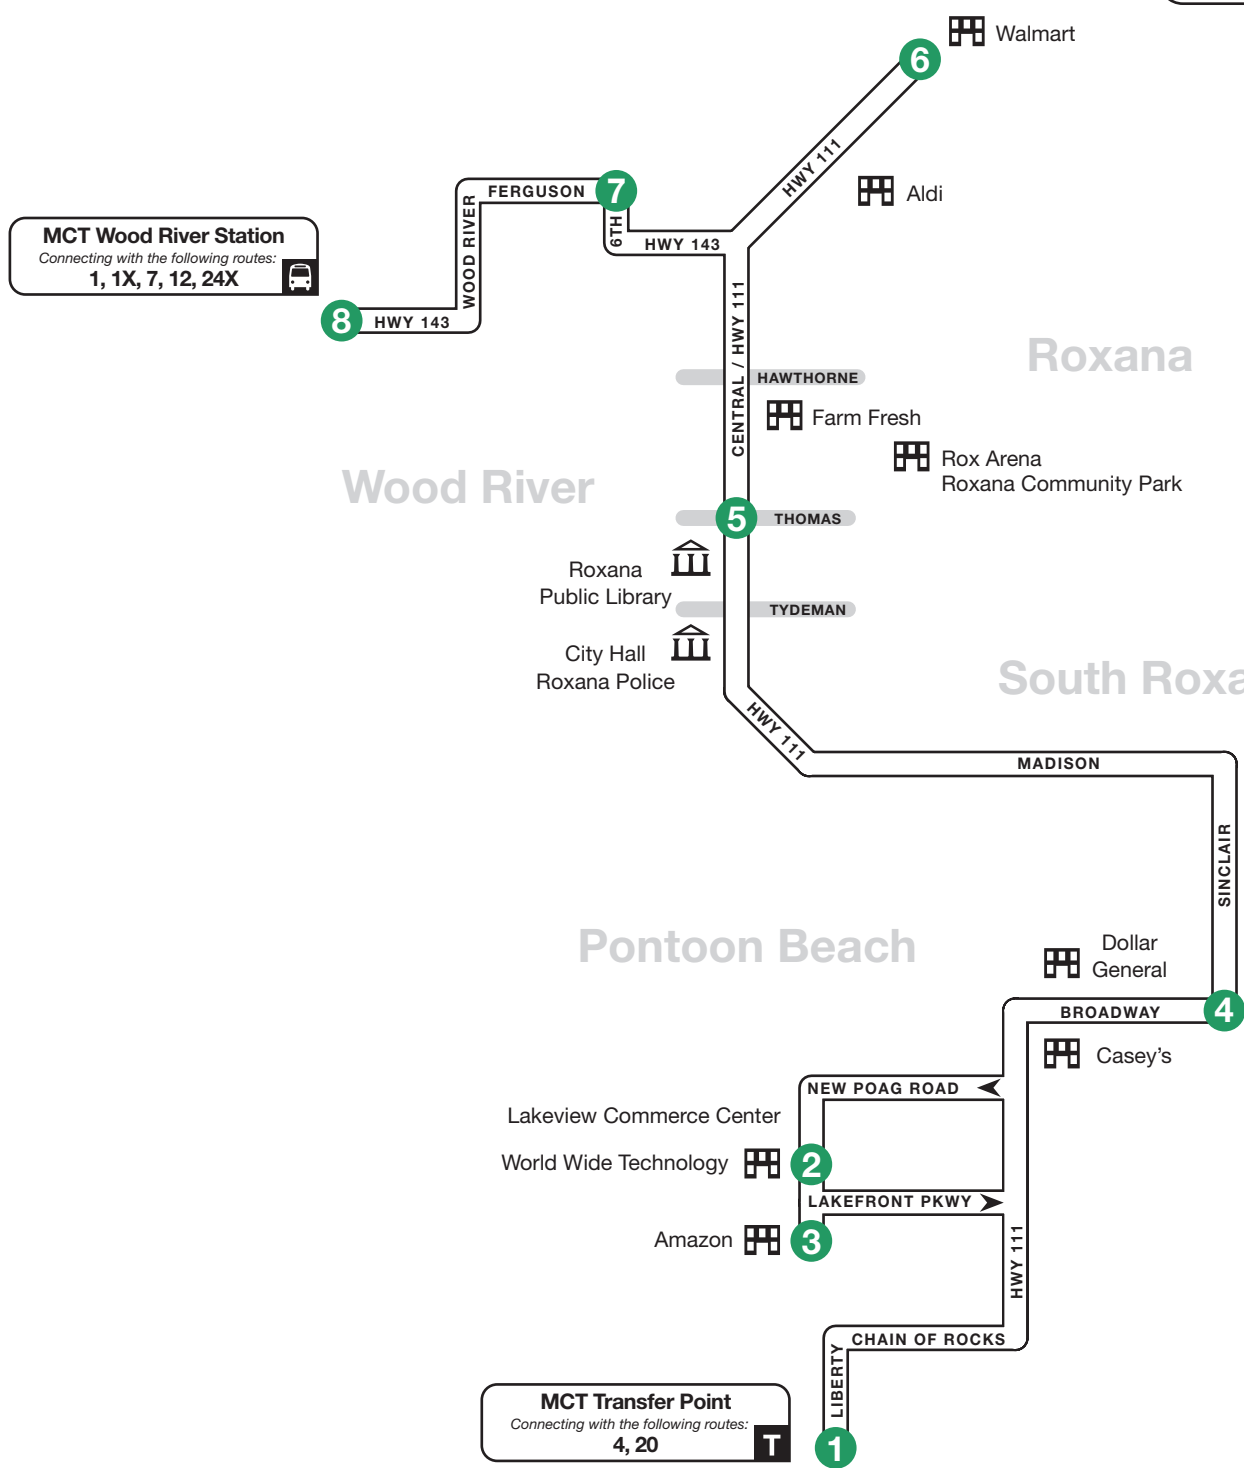

Route 6 – Roxana-Pontoon Beach

Pontoon Beach to Wood River Station

0 Timepoint

— Bus Route

⋯ Select Trips

▬ Crossroads

MCT Wood River Station
Connecting with the following routes:
1, 1X, 7, 12, 24X

MCT Transfer Point
Connecting with the following routes:
4, 20

| | 1 | 2 | 3 | 4 | 5 | 6 | 7 | 8 |
|--|--------------------------|-----------------------|-------------------|---------------------|-------------------|--------------------|-------------------|--------------------|
| | BUS STARTS | Bus Leaves | Bus Leaves | Bus Leaves | Bus Leaves | Bus Leaves | Bus Leaves | BUS ENDS |
| | Liberty & Chain of Rocks | World Wide Technology | Amazon Lakeview | Sinclair & Broadway | Central & Thomas | Wood River Walmart | Ferguson & 6th | Wood River Station |

Instructions

North is always at the top of the timetable map.

The bus stops here at listed times. Look for the matching symbol below the map.

Transfer points and MCT Stations show where other bus routes intersect with this route.

Timetable & Map

Roxana-Pontoon Beach

- Pontoon Beach
- Dial
- Lakeview Commerce Center
- Roxana
- Farm Fresh
- Roxana Public Library
- South Roxana
- Casey's
- Dollar General
- Wood River
- Walmart
- Wood River Station
- William BeDell ARC
- Aldi