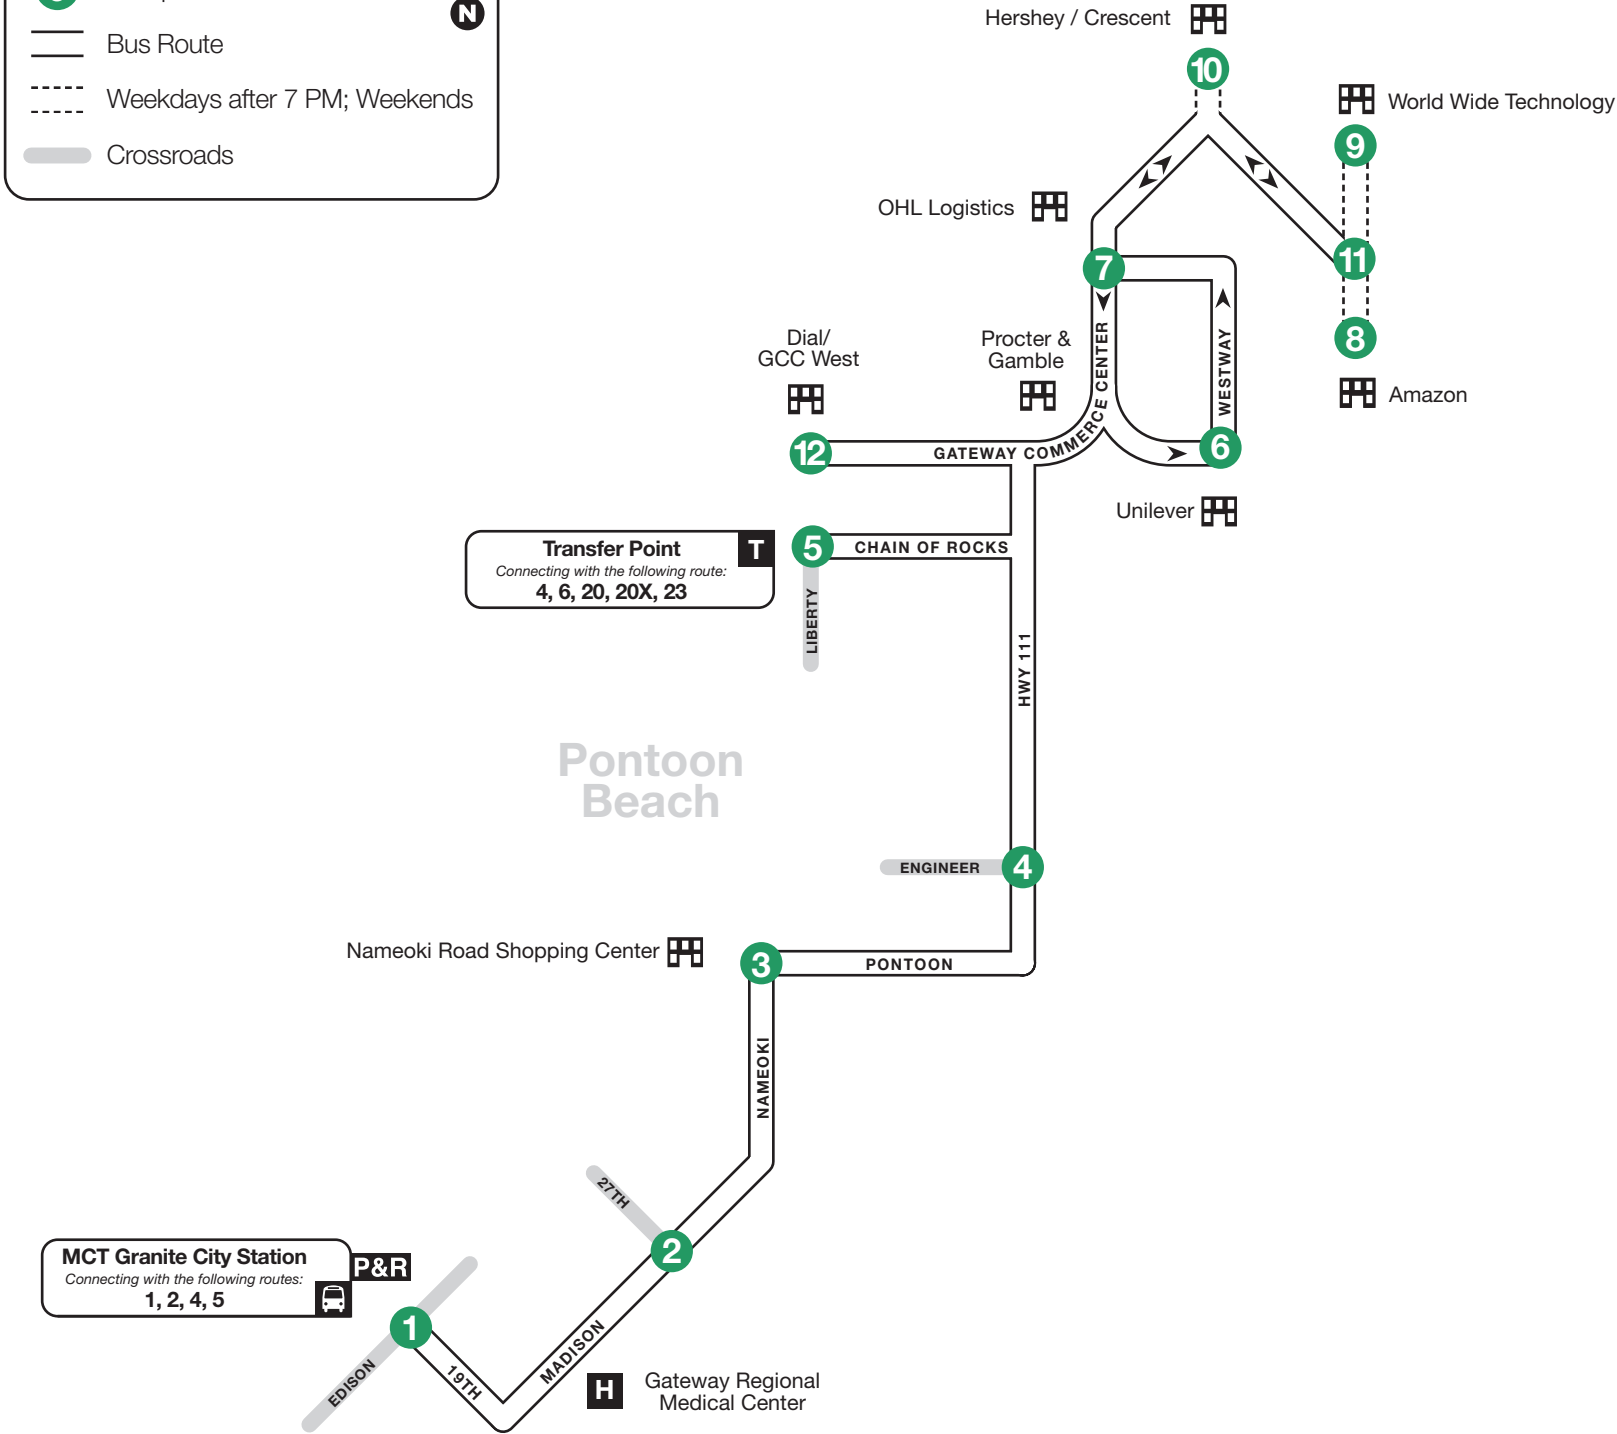

Route 20 – Granite City-Pontoon Beach Shuttle

Granite City to Pontoon Beach

0 Timepoint

— Bus Route

--- Weekdays after 7 PM; Weekends

█ Crossroads

1	2	3	4	5	6	7	8	9	10	8	11	12
BUS STARTS	Bus Leaves	Bus Leaves	Bus Leaves	Bus Arrives	Bus Leaves	Bus Leaves	Bus Leaves	Bus Leaves	BUS Leaves	Bus Leaves	Bus Leaves	BUS ENDS
Granite City Station	Madison Ave & 27th	Nameoki & Pontoon	IL 111 & Engineer	Liberty & Chain of Rocks	Liberty & Chain of Rocks	Unilever	Westway Dr.	Amazon GCC	World Wide Technology	Hershey	Amazon GCC	Dial

Instructions

North is always at the top of the timetable map.

The bus stops here at listed times. Look for the matching symbol below the map.

Transfer points and MCT Stations show where other bus routes intersect with this route.

Indica los puntos de interés.

Indica lotes de estacionamiento "Park & Ride."

Route 20 – Granite City-Pontoon Beach Shuttle

Pontoon Beach to Granite City

0 Timepoint

— Bus Route

- - - Weekdays after 7 PM; Weekends

20

20 Granite City-Pontoon Beach Shuttle

Pontoon Beach
Gateway Commerce Center
Liberty & Chain of Rocks

Granite City
Nameoki Road Shopping Centers
Gateway Regional Medical Center
Granite City Station