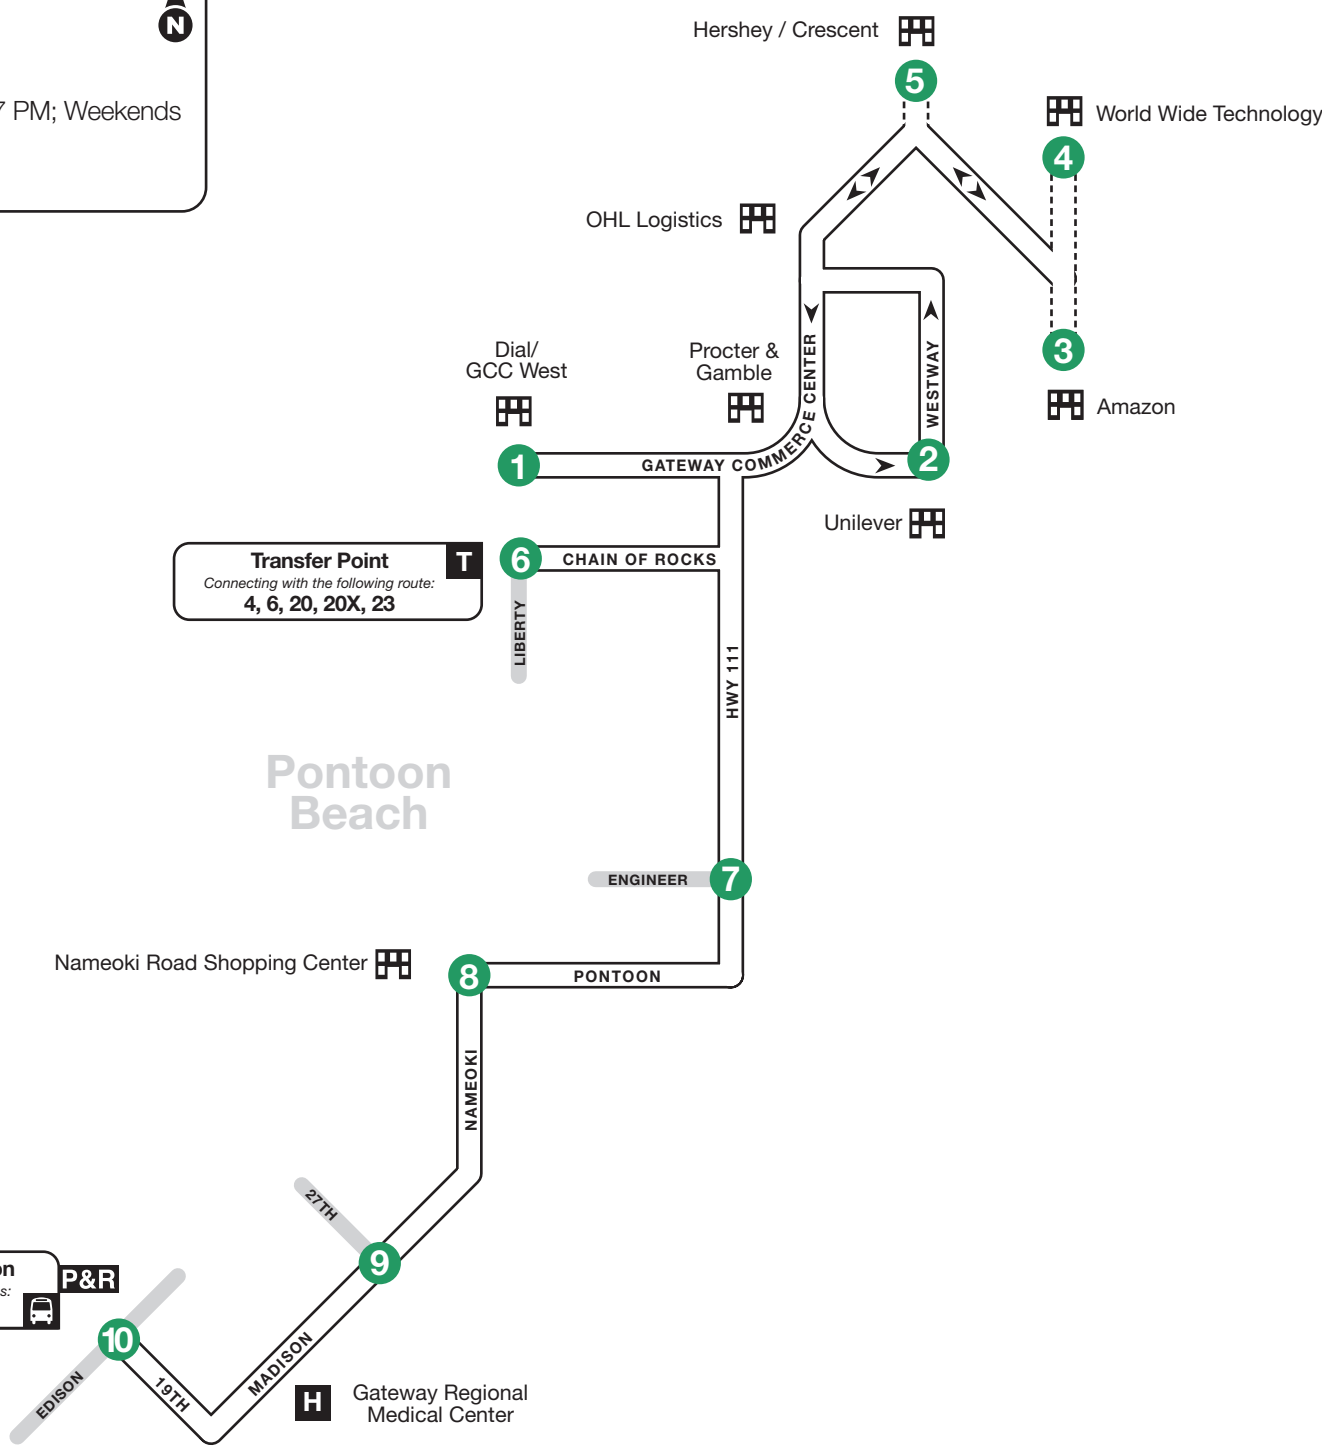

Route 20 – Granite City-Pontoon Beach Shuttle

Pontoon Beach to Granite City

0 Timepoint

— Bus Route

- - - Weekdays after 7 PM; Weekends

█ Crossroads

	1	2	3	4	5	6	7	8	9	10	
	BUS STARTS	Bus Leaves	Bus Leaves	Bus Leaves	Bus Leaves	Bus Arrives / Bus Leaves	Bus Leaves	Bus Leaves	Bus Leaves	BUS ENDS	
	Dial	Unilever	Amazon GCC	World Wide Technology	Hershey	Liberty & Chain of Rocks	Liberty & Chain of Rocks	IL 111 & Engineer	Nameoki & Pontoon	Madison Ave & 27th	Granite City Station
MONDAY – FRIDAY											
AM	3:17	3:19	3:24	3:28	3:31	3:39	3:47	3:50	4:01	4:06	4:13
	4:35	—	—	—	—	4:39	4:47	4:50	5:01	5:06	5:13
	5:05	—	—	—	—	5:09	5:17	5:20	5:31	5:36	5:43
	5:35	—	—	—	—	5:39	5:47	5:50	6:01	6:06	6:13
	6:05	—	—	—	—	6:09	6:17	6:20	6:31	6:36	6:43
	6:35	—	—	—	—	6:39	6:47	6:50	7:01	7:06	7:13
	7:05	—	—	—	—	7:09	7:17	7:20	7:31	7:36	7:43
	7:35	—	—	—	—	7:39	7:47	7:50	8:01	8:06	8:13
	8:05	—	—	—	—	8:09	8:17	8:20	8:31	8:36	8:43
	8:35	—	—	—	—	8:39	8:47	8:50	9:01	9:06	9:13
	9:05	—	—	—	—	9:09	9:17	9:20	9:31	9:36	9:43
	9:35	—	—	—	—	9:39	9:47	9:50	10:01	10:06	10:13
	10:05	—	—	—	—	10:09	10:17	10:20	10:31	10:36	10:43
	10:35	—	—	—	—	10:39	10:47	10:50	11:01	11:06	11:13
	11:05	—	—	—	—	11:09	11:17	11:20	11:31	11:36	11:43
PM	11:35	—	—	—	—	11:39	11:47	11:50	12:01	12:06	12:13
	12:05	—	—	—	—	12:09	12:17	12:20	12:31	12:36	12:43
	12:35	—	—	—	—	12:39	12:47	12:50	1:01	1:06	1:13
	1:05	—	—	—	—	1:09	1:17	1:20	1:31	1:36	1:43
	1:35	—	—	—	—	1:39	1:47	1:50	2:01	2:06	2:13
	2:05	—	—	—	—	2:09	2:17	2:20	2:31	2:36	2:43
	2:35	—	—	—	—	2:39	2:47	2:50	3:01	3:06	3:13
	3:05	—	—	—	—	3:09	3:17	3:20	3:31	3:36	3:43
	3:35	—	—	—	—	3:39	3:47	3:50	4:01	4:06	4:13
	4:05	—	—	—	—	4:09	4:17	4:20	4:31	4:36	4:43
	4:35	—	—	—	—	4:39	4:47	4:50	5:01	5:06	5:13
	5:05	—	—	—	—	5:09	5:17	5:20	5:31	5:36	5:43
	5:35	—	—	—	—	5:39	5:47	5:50	6:01	6:06	6:13
	6:05	—	—	—	—	6:09	6:17	6:20	6:31	6:36	6:43
	6:35	—	—	—	—	6:39	6:47	6:50	7:01	7:06	7:13
	7:35	—	—	—	—	7:39	7:47	7:50	8:01	8:06	8:13
	8:17	8:19	8:24	8:28	8:31	8:39	8:47	8:50	9:01	9:06	9:13
	9:17	9:19	9:24	9:28	9:31	9:39	9:47	9:50	10:01	10:06	10:13
	10:17	10:19	10:24	10:28	10:31	10:39	10:47	10:50	11:01	11:06	11:13
	11:17	11:19	11:24	11:28	11:31	11:39	11:47	11:50	11:59	12:04	12:11
SATURDAY											
AM	5:17	5:19	5:24	5:28	5:31	5:39	5:47	5:50	6:01	6:06	6:13
	6:17	6:19	6:24	6:28	6:31	6:39	6:47	6:50	7:01	7:06	7:13
	7:17	7:19	7:24	7:28	7:31	7:39	7:47	7:50	8:01	8:06	8:13
	8:17	8:19	8:24	8:28	8:31	8:39	8:47	8:50	9:01	9:06	9:13
	9:17	9:19	9:24	9:28	9:31	9:39	9:47	9:50	10:01	10:06	10:13
	10:17	10:19	10:24	10:28	10:31	10:39	10:47	10:50	11:01	11:06	11:13
PM	11:17	11:19	11:24	11:28	11:31	11:39	11:47	11:50	12:01	12:06	12:13
	12:17	12:19	12:24	12:28	12:31	12:39	12:47	12:50	1:01	1:06	1:13
	1:17	1:19	1:24	1:28	1:31	1:39	1:47	1:50	2:01	2:06	2:13
	2:17	2:19	2:24	2:28	2:31	2:39	2:47	2:50	3:01	3:06	3:13
	3:17	3:19	3:24	3:28	3:31	3:39	3:47	3:50	4:01	4:06	4:13
	4:17	4:19	4:24	4:28	4:31	4:39	4:47	4:50	5:01	5:06	5:13
	5:17	5:19	5:24	5:28	5:31	5:39	5:47	5:50	6:01	6:06	6:13
	6:17	6:19	6:24	6:28	6:31	6:39	6:47	6:50	7:01	7:06	7:13
	7:17	7:19	7:24	7:28	7:31	7:39	7:47	7:50	8:01	8:06	8:13
	8:17	8:19	8:24	8:28	8:31	8:39	8:47	8:50	9:01	9:06	9:13
	9:17	9:19	9:24	9:28	9:31	9:39	9:47	9:50	10:01	10:06	10:13
	10:17	10:19	10:24	10:28	10:31	10:39	10:47	10:50	11:01	11:06	11:13
	11:17	11:19	11:24	11:28	11:31	11:39	11:47	11:50	12:01	12:06	12:13
SUNDAY											
AM	—	—	—	—	—	—	6:47	6:50	7:01	7:06	7:13
	7:17	7:19	7:24	7:28	7:31	7:39	7:47	7:50	8:01	8:06	8:13
	8:17	8:19	8:24	8:28	8:31	8:39	8:47	8:50	9:01	9:06	9:13
	9:17	9:19	9:24	9:28	9:31	9:39	9:47	9:50	10:01	10:06	10:13
	10:17	10:19	10:24	10:28	10:31	10:39	10:47	10:50	11:01	11:06	11:13
PM	11:17	11:19	11:24	11:28	11:31	11:39	11:47	11:50	12:01	12:06	12:13
	12:17	12:19	12:24	12:28	12:31	12:39	12:47	12:50	1:01	1:06	1:13
	1:17	1:19	1:24	1:28	1:31	1:39	1:47	1:50	2:01	2:06	2:13
	2:17	2:19	2:24	2:28	2:31	2:39	2:47	2:50	3:01	3:06	3:13
	3:17	3:19	3:24	3:28	3:31	3:39	3:47	3:50	4:01	4:06	4:13
	4:17	4:19	4:24	4:28	4:31	4:39	4:47	4:50	5:01	5:06	5:13
	5:17	5:19	5:24	5:28	5:31	5:39	5:47	5:50	6:01	6:06	6:13
	6:17	6:19	6:24	6:28	6:31	6:39	6:47	6:50	7:01	7:06	7:13