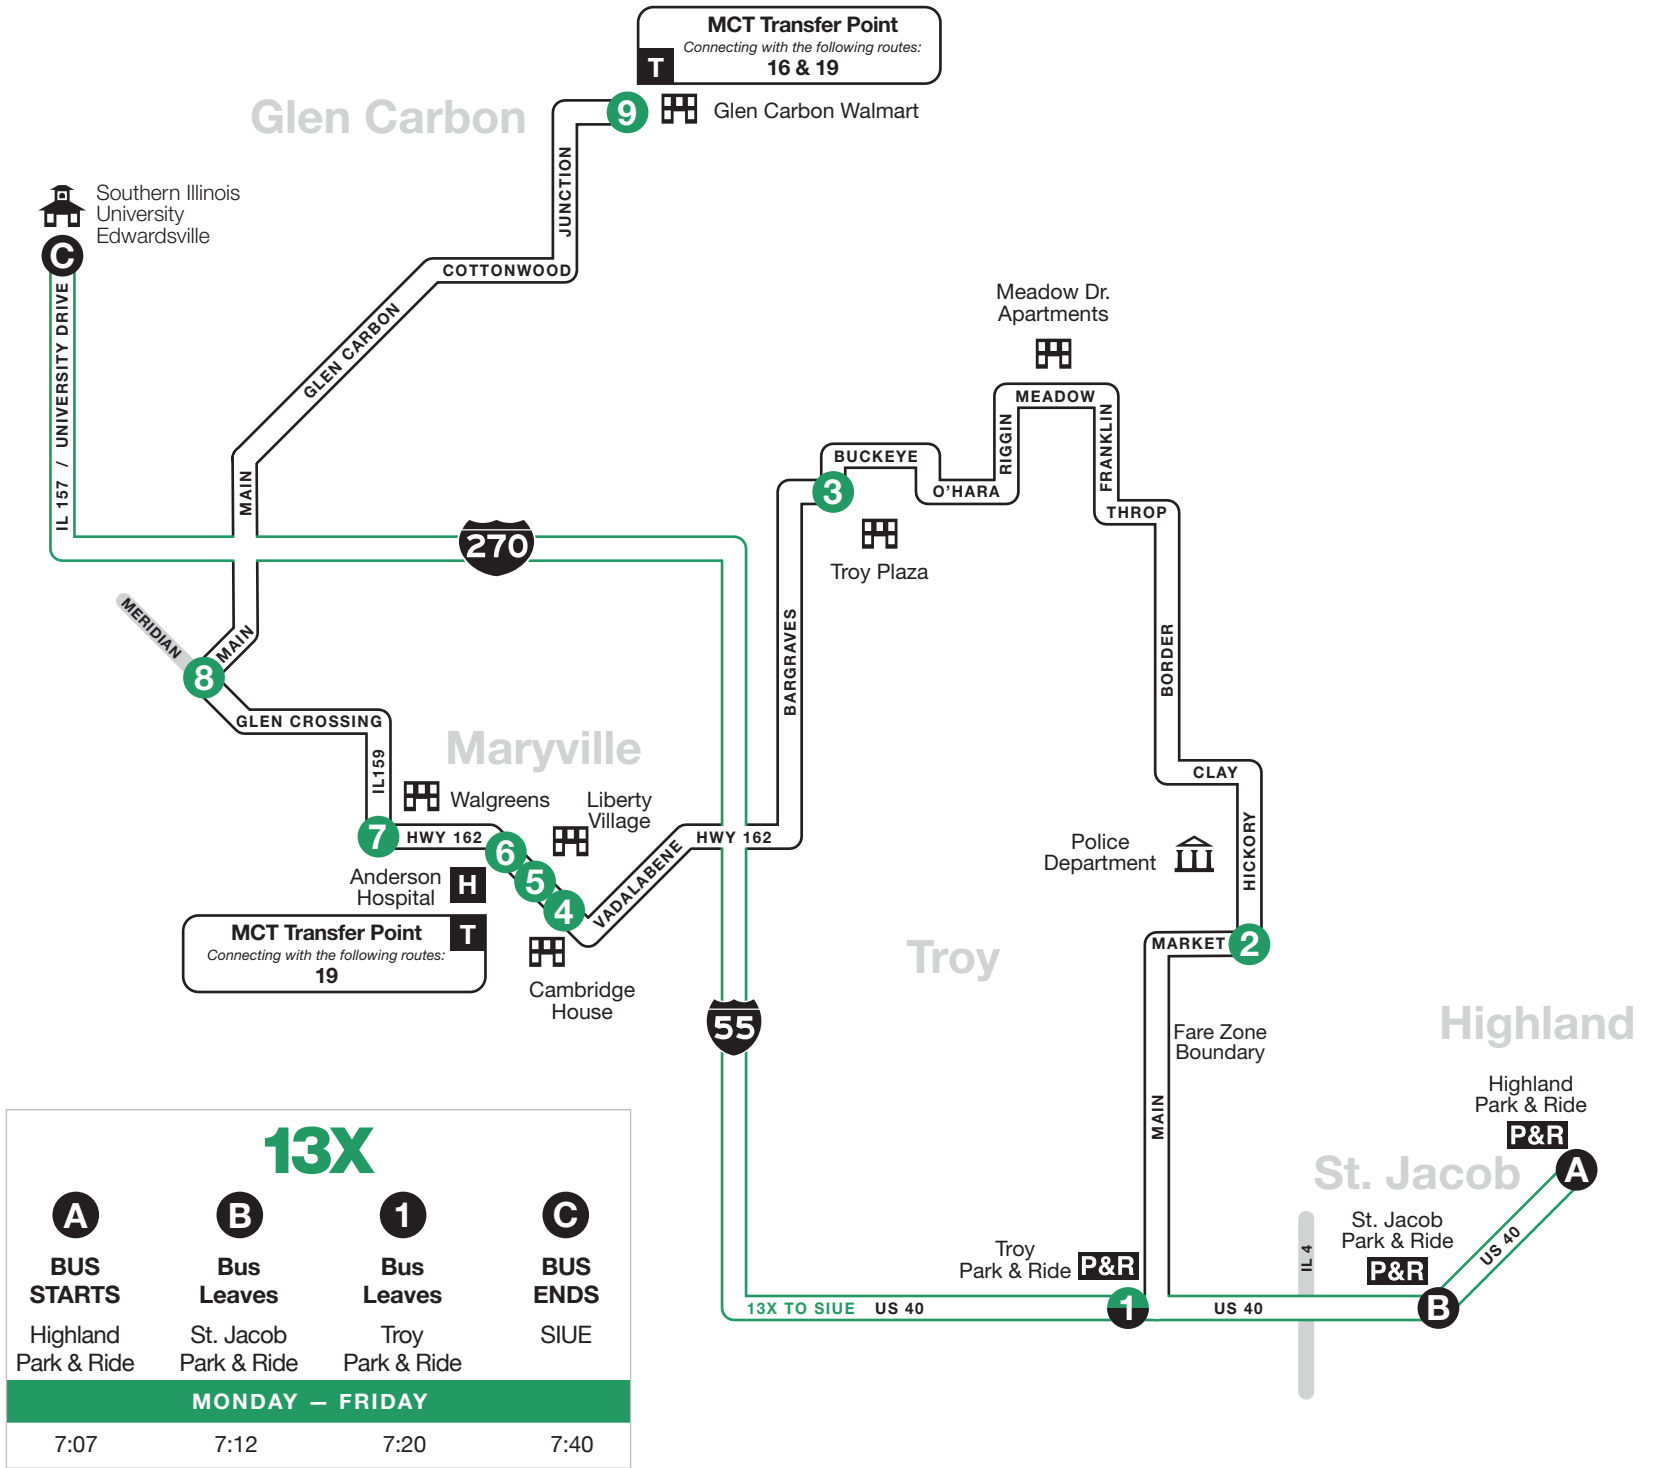

Por favor, tenga el cambio correcto. Se aceptan pases y boletos válidos de Metro.

Route 13 – Troy-Glen Carbon

Troy to Glen Carbon

Route 13X – Highland-SIUE Express

Highland to SIUE

- 0** Timepoint
- 0** Shared Timepoint
- Bus Route
- Express Route
- Crossroads

| 1 | 2 | 3 | 4 | 5 | 6 | 7 | 8 | 9 | |
|------------------------|-------------------|-------------------|-------------------|-------------------|-------------------|-------------------|-------------------|---------------------|--------------|
| BUS STARTS | Bus Leaves | Bus Leaves | Bus Leaves | Bus Leaves | Bus Leaves | Bus Leaves | Bus Leaves | BUS ENDS | |
| Troy Park & Ride Lot | Market & Hickory | Troy Plaza | Cambridge House | Liberty Village | Anderson Hospital | 162 & 159 | Main & Meridian | Glen Carbon Walmart | |
| MONDAY – FRIDAY | | | | | | | | | |
| AM | — | — | 7:01 | — | 7:08 | 7:12 | 7:14 | 7:19 | 7:25 |
| | 8:00 | 8:05 | 8:11 | 8:17 | — | 8:20 | 8:22 | 8:27 | 8:33 |
| | 9:15 | 9:20 | 9:26 | — | 9:33 | 9:37 | 9:39 | 9:44 | 9:50 |
| | 10:30 | 10:35 | 10:41 | 10:47 | — | 10:50 | 10:52 | 10:57 | 11:03 |
| PM | 11:45 | 11:50 | 11:56 | — | 12:03 | 12:07 | 12:09 | 12:14 | 12:20 |
| | 1:00 | 1:05 | 1:11 | 1:17 | — | 1:20 | 1:22 | 1:27 | 1:33 |
| | 2:15 | 2:20 | 2:26 | — | 2:33 | 2:37 | 2:39 | 2:44 | 2:50 |
| | — | 3:20 | 3:26 | — | 3:33 | 3:37 | 3:39 | 3:44 | 3:50 |
| | 4:45 | 4:50 | 4:56 | 5:02 | — | 5:05 | 5:07 | 5:12 | 5:18 |
| | 6:00 | 6:05 | 6:11 | — | — | 6:18 | 6:20 | 6:25 | 6:31 |

13/13X

13 Troy-Glen Carbon

- Troy
- Downtown Troy
- Troy Plaza
- Maryville
- Cambridge House
- Anderson Hospital
- Liberty Village
- Glen Carbon
- Downtown Glen Carbon
- Walmart

13X Highland-SIUE Express