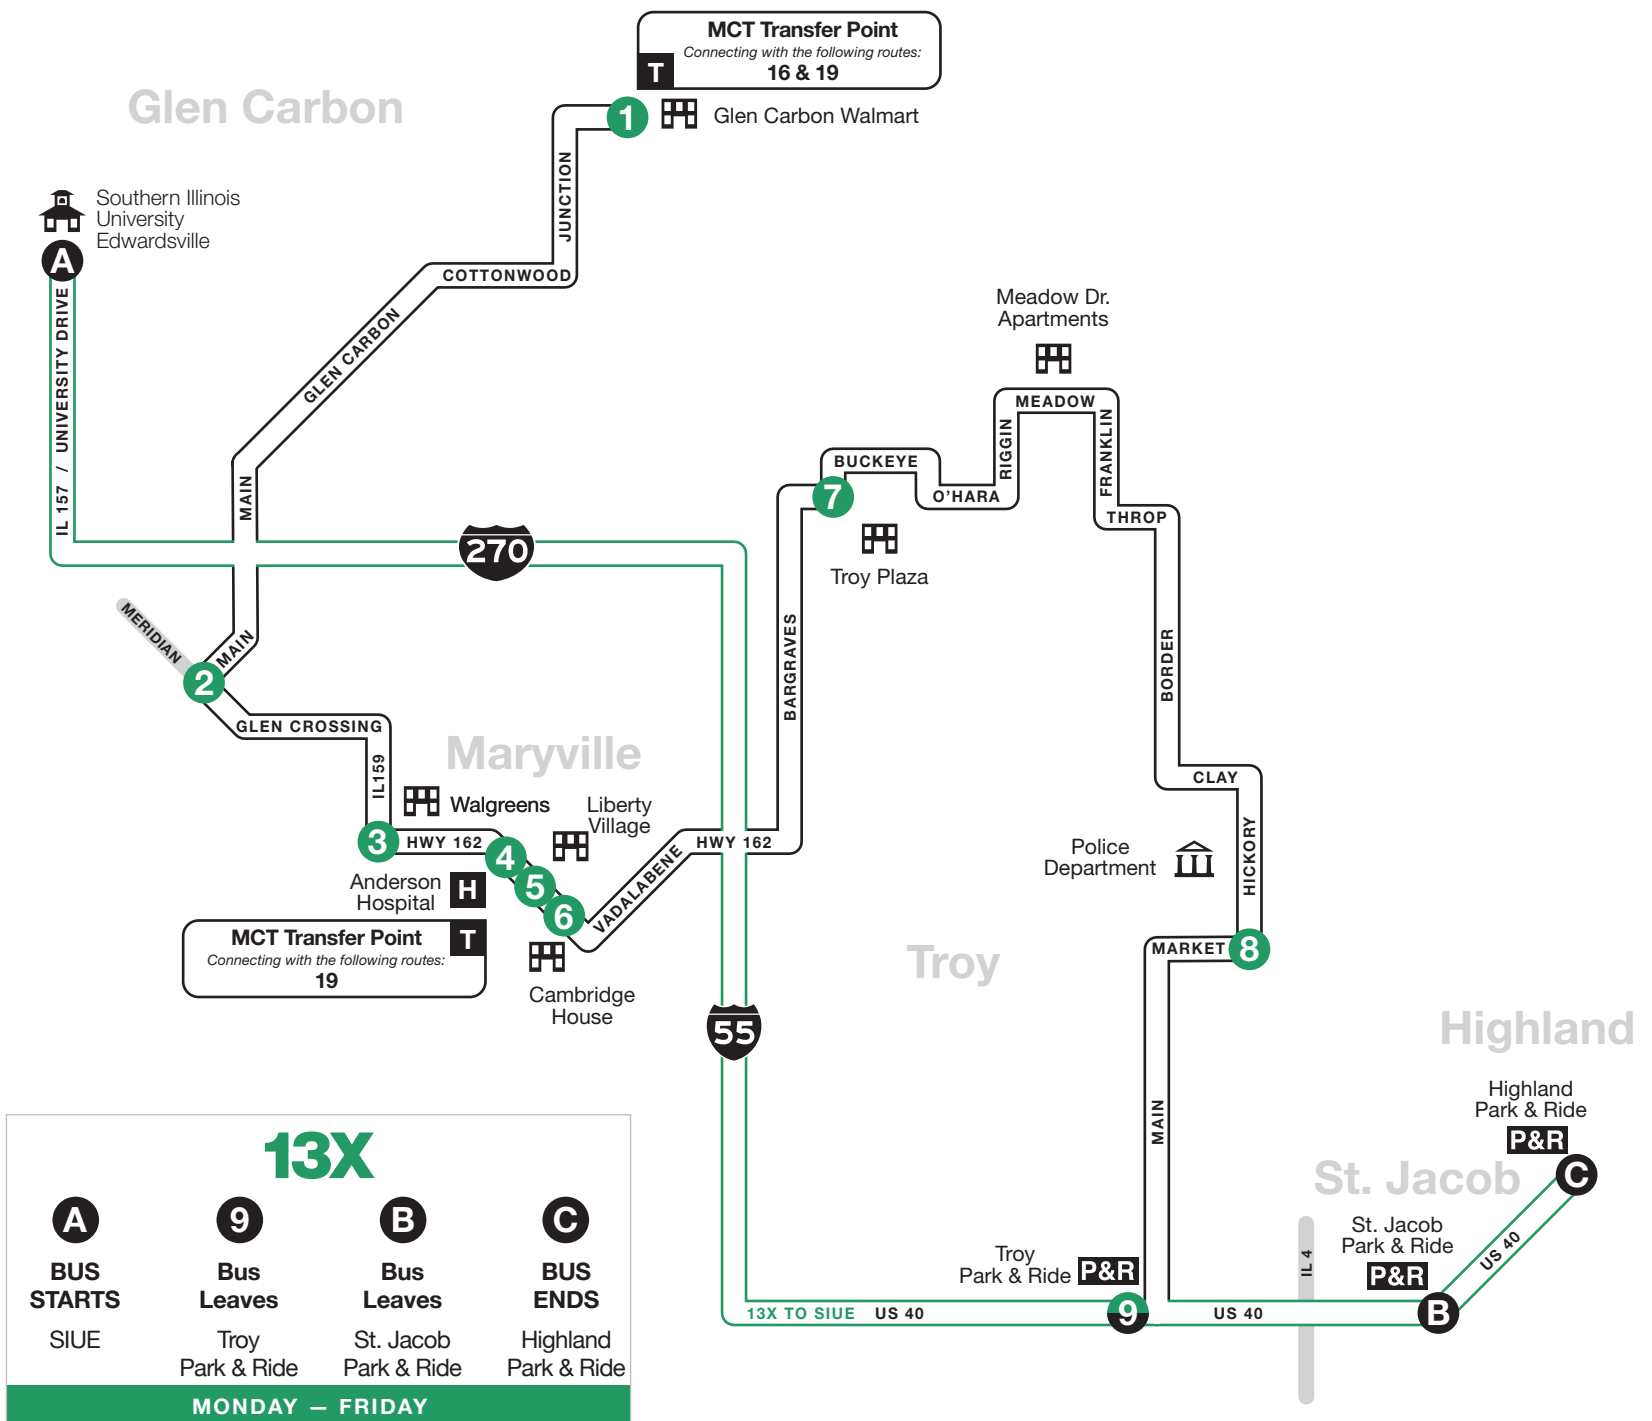

Route 13 – Troy-Glen Carbon

Glen Carbon to Troy

Route 13X – Highland-SIUE Express

SIUE to Highland

- 0 Timepoint
- 0 Shared Timepoint
- Bus Route
- Express Route
- Crossroads

13X			
A	9	B	C
BUS STARTS	Bus Leaves	Bus Leaves	BUS ENDS
SIUE	Troy Park & Ride	St. Jacob Park & Ride	Highland Park & Ride
MONDAY – FRIDAY			
4:35	4:55	5:03	5:10

1	2	3	4	5	6	7	8	9
BUS STARTS	Bus Leaves	Bus Leaves	Bus Leaves	Bus Leaves	Bus Leaves	Bus Leaves	Bus Leaves	BUS ENDS
Glen Carbon Walmart	Main & Meridian	162 & 159	Anderson Hospital	Liberty Village	Cambridge House	Troy Plaza	Market & Hickory	Troy Park & Ride Lot

MONDAY – FRIDAY									
AM	—	—	—	6:50	6:54	—	7:01	—	—
	7:26	7:33	7:38	7:40	—	—	7:47	7:52	7:57
	8:34	8:41	8:46	8:48	8:52	—	8:59	9:04	9:09
	9:51	9:58	10:03	10:05	—	10:08	10:14	10:19	10:24
PM	11:04	11:11	11:16	11:18	11:22	—	11:29	11:34	11:39
	12:21	12:28	12:33	12:35	—	12:38	12:44	12:49	12:54
	1:34	1:41	1:46	1:48	1:52	—	1:59	2:04	2:09
	2:51	2:58	3:03	3:05	—	3:08	3:14	3:19	—
	4:04	4:11	4:16	4:18	4:22	—	4:29	4:34	4:39
	5:19	5:26	5:31	5:33	—	—	5:40	5:45	5:50

Instructions

North is always at the top of the timetable map.

The bus stops here at listed times. Look for the matching symbol below the map.

Transfer points and MCT Stations show where other bus routes intersect with this route.

Indicates points of interest.

Indicates Park & Ride Lots available along the route.

Bike Routes which may connect to the bus route.

Indicates select trips.

Times for bus stops along the route. The bus stops at other locations along the route as well. For details please call: (618) 797-4636 (INFO) or TDD (618) 797-6000.

Fares

Fixed Route Fares	Adult	Seniors¹ Disabled² Children under 5	Seniors³ Disabled⁴ Children 5-12	
	LOCAL	$1.00	FREE	$0.50
REGIONAL	$3.00	FREE	$1.50	

MCT Passes

Local Monthly Pass	$40.00
Local 30-day Pass (Mobile)	$40.00
System Monthly Pass	$70.00
Student Monthly Pass	$15.00
7 Day Pass (Mobile)	$15.00
2 Hour Regional Pass	$3.00
Day Pass	$5.00

1. Seniors (65 and up) with MCT Senior Free Ride ID, or seniors (75 and up) with MCT Senior Select ID.
2. Registered ADA Paratransit users with valid MCT Paratransit ID, MCT ADA ID, or MCT Benefits Access ID.
3. Persons with disabilities, seniors (65 and up) with MCT Half Fare ID or Metro Reduced Fare Permit. Medicare cardholders eligible.

Valid Metro passes and tickets are accepted for value toward fare.

If there is a fare or transfer dispute, pay the fare as requested and contact MCT. For additional fare or schedule information, call (618) 797-4636 (INFO) or TDD (618) 797-6000.

Please have correct change. Valid Metro passes and tickets are accepted.

Instrucciones

El norte está siempre en lo alto del horario.

El autobús para aquí a las horas marcadas. Busque el símbolo que corresponda debajo del mapa.

Puntos de transferencia y estaciones de MCT donde otras líneas de autobús cruzan esta ruta.

Indica los puntos de interés.

Indica lotes de estacionamiento "Park & Ride."

Las Rutas de bicicletas que unen a rutas de autobús.

Indica viajes escogidos.

Horarios de paradas de autobús a lo largo del ruta. El autobús se detiene también en otros lugares de la ruta. Para más detalles llámenos al: (618) 931-RIDE (7433) o TDD (618) 797-6000.

Tarifas