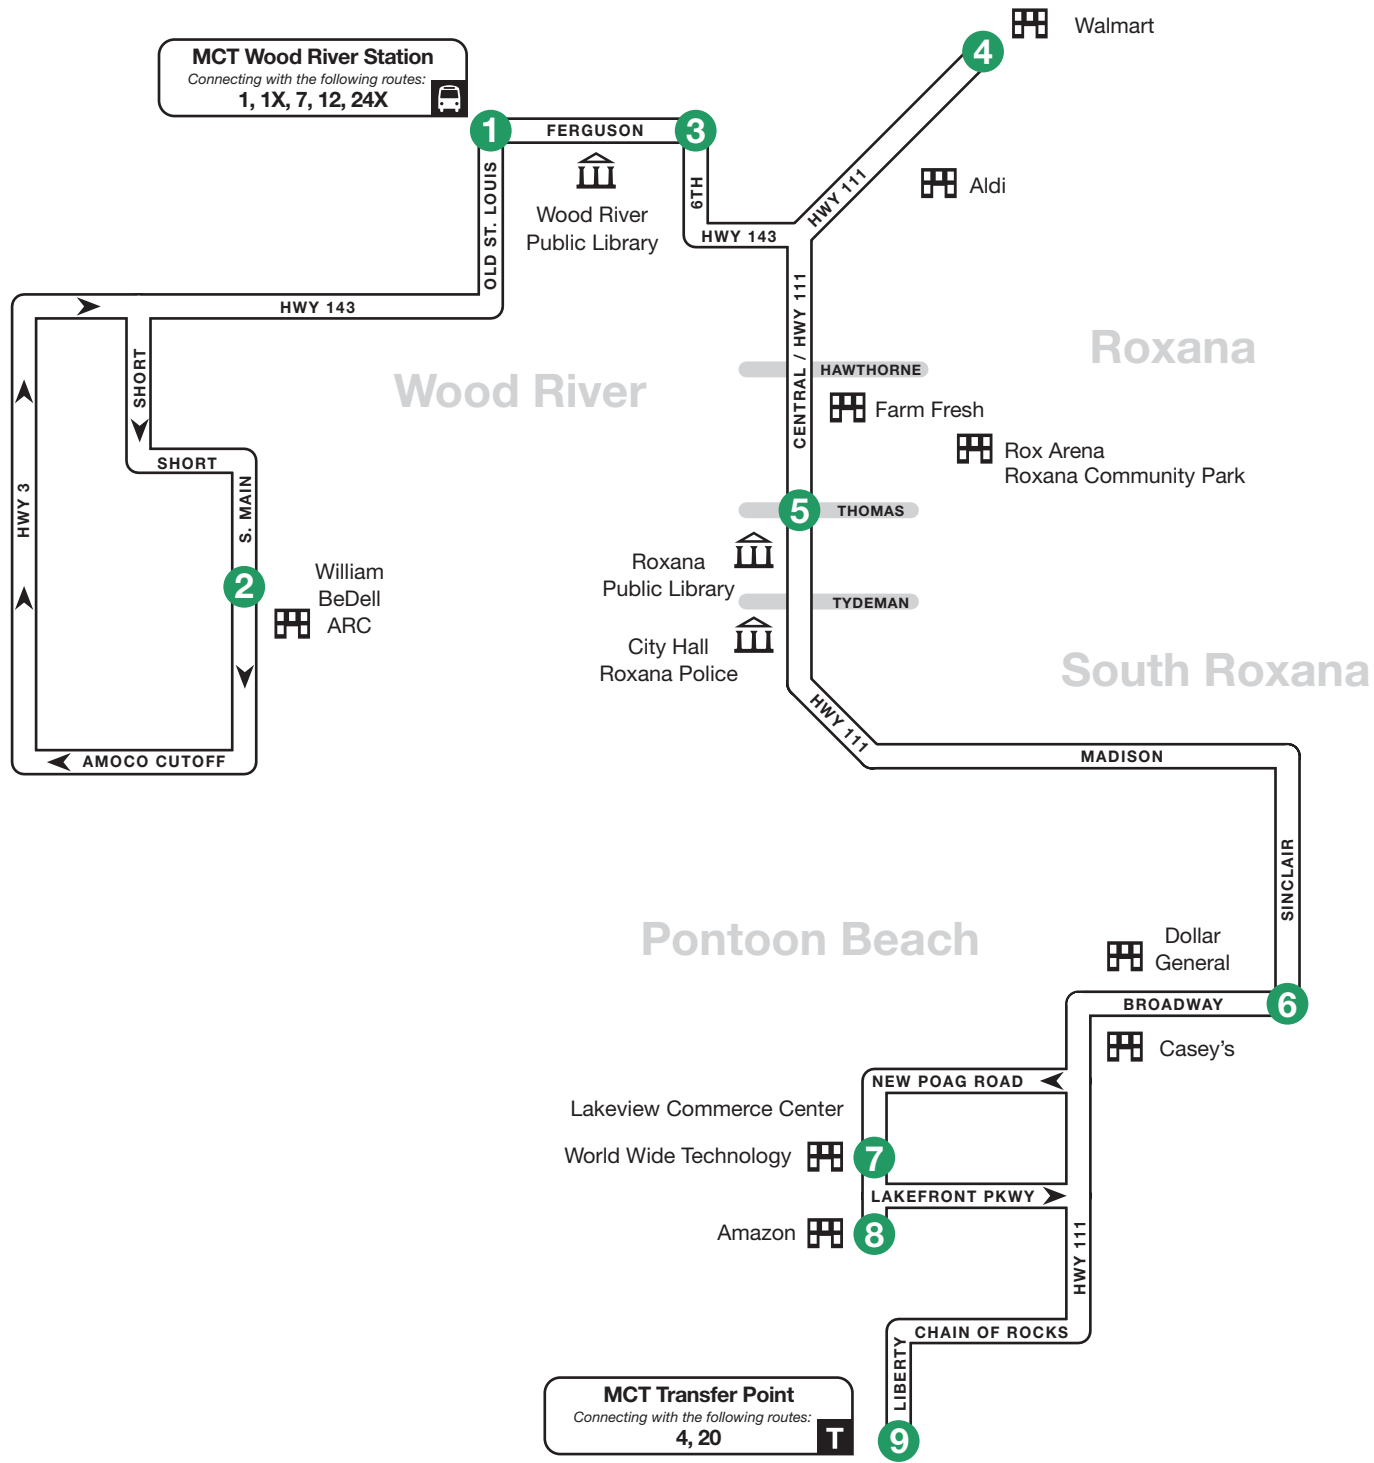

Route 6 – Roxana-Pontoon Beach

Pontoon Beach to Wood River Station

0 Timepoint

— Bus Route

--- Select Trips

█ Crossroads

1	2	3	4	5	6	7	8
BUS STARTS	Bus Leaves	Bus Leaves	Bus Leaves	Bus Leaves	Bus Leaves	Bus Leaves	BUS ENDS
Liberty & Chain of Rocks	World Wide Tech	Amazon Lakeview	Sinclair & Broadway	Central & Thomas	Wood River Walmart	Ferguson & 6th	Wood River Station

Route 6 – Roxana-Pontoon Beach

Wood River Station to Pontoon Beach

0 Timepoint
 Bus Route
 Select Trips
 Crossroads

	1	2	3	4	5	6	7	8	9
	BUS STARTS	Bus Leaves	Bus Leaves	Bus Leaves	Bus Leaves	Bus Leaves	Bus Leaves	Bus Leaves	BUS ENDS
	Wood River Station	S.Main & Evans	Ferguson & 6th	Wood River Walmart	Central & Thomas	Sinclair & Broadway	World Wide Tech	Amazon Lakeview	Liberty & Chain of Rocks

* Trip serves Gateway Commerce Center before serving Liberty and Chain of Rocks. Dial: 5:02 AM | Unilever: 5:04 AM | Hershey: 5:08 | Amazon GCC: 5:12 AM

SATURDAY & SUNDAY

AM	6:48	6:50	6:55	7:06	7:12	7:19	7:25	7:27	7:37
	7:48	7:50	7:55	8:06	8:12	8:19	8:25	8:27	8:37
	8:48	8:50	8:55	9:06	9:12	9:19	9:25	9:27	9:37
	9:48	9:50	9:55	10:06	10:12	10:19	10:25	10:27	10:37
	10:48	10:50	10:55	11:06	11:12	11:19	11:25	11:27	11:37
PM	11:48	11:50	11:55	12:06	12:12	12:19	12:25	12:27	12:37
	12:48	12:50	12:55	1:06	1:12	1:19	1:25	1:27	1:37
	1:48	1:50	1:55	2:06	2:12	2:19	2:25	2:27	2:37
	2:48	2:50	2:55	3:06	3:12	3:19	3:25	3:27	3:37
	3:48	3:50	3:55	4:06	4:12	4:19	4:25	4:27	4:37
	4:48	4:50	4:55	5:06	5:12	5:19	5:25	5:27	5:37
	5:48	5:50	5:55	6:06	6:12	6:19	6:25	6:27	6:37

Timetable & Map

Roxana-Pontoon Beach

- Pontoon Beach
- Dial
- Lakeview Commerce Center
- Roxana
- Farm Fresh
- Roxana Public Library
- South Roxana
- Casey's
- Dollar General
- Wood River
- Walmart
- Wood River Station
- William BeDell ARC
- Aldi