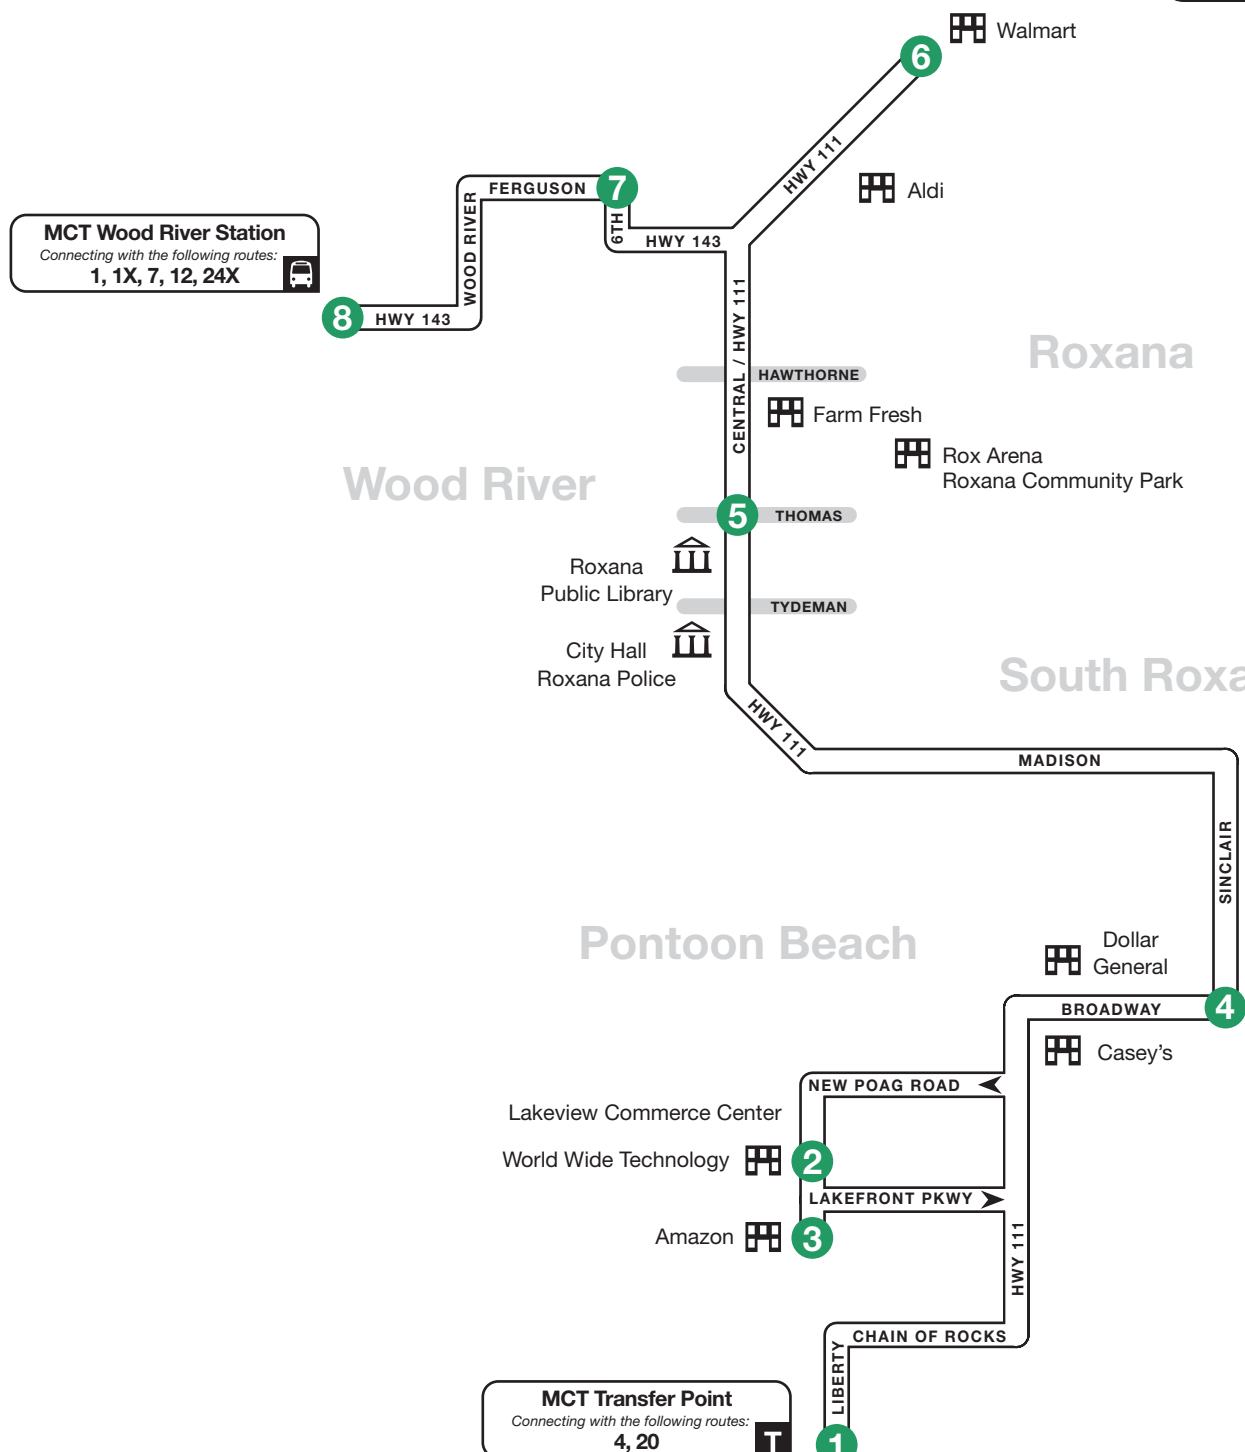

Route 6 – Roxana-Pontoon Beach

Pontoon Beach to Wood River Station

0 Timepoint

— Bus Route

--- Select Trips

█ Crossroads

1	2	3	4	5	6	7	8
BUS STARTS	Bus Leaves	Bus Leaves	Bus Leaves	Bus Leaves	Bus Leaves	Bus Leaves	BUS ENDS
Liberty & Chain of Rocks	World Wide Tech	Amazon Lakeview	Sinclair & Broadway	Central & Thomas	Wood River Walmart	Ferguson & 6th	Wood River Station

Route 6 – Roxana-Pontoon Beach

Wood River Station to Pontoon Beach

0 Timepoint
 Bus Route
 Select Trips
 Crossroads

	1	2	3	4	5	6	7	8	9
	BUS STARTS	Bus Leaves	Bus Leaves	Bus Leaves	Bus Leaves	Bus Leaves	Bus Leaves	Bus Leaves	BUS ENDS
	Wood River Station	S.Main & Evans	Ferguson & 6th	Wood River Walmart	Central & Thomas	Sinclair & Broadway	World Wide Tech	Amazon Lakeview	Liberty & Chain of Rocks

* Trip serves Gateway Commerce Center before serving Liberty and Chain of Rocks. Dial: 5:02 AM | Unilever: 5:04 AM | Hershey: 5:08 | Amazon GCC: 5:12 AM

SATURDAY & SUNDAY

AM	6:48	6:50	6:55	7:06	7:12	7:19	7:25	7:27	7:37
	7:48	7:50	7:55	8:06	8:12	8:19	8:25	8:27	8:37
	8:48	8:50	8:55	9:06	9:12	9:19	9:25	9:27	9:37
	9:48	9:50	9:55	10:06	10:12	10:19	10:25	10:27	10:37
	10:48	10:50	10:55	11:06	11:12	11:19	11:25	11:27	11:37
PM	11:48	11:50	11:55	12:06	12:12	12:19	12:25	12:27	12:37
	12:48	12:50	12:55	1:06	1:12	1:19	1:25	1:27	1:37
	1:48	1:50	1:55	2:06	2:12	2:19	2:25	2:27	2:37
	2:48	2:50	2:55	3:06	3:12	3:19	3:25	3:27	3:37
	3:48	3:50	3:55	4:06	4:12	4:19	4:25	4:27	4:37
	4:48	4:50	4:55	5:06	5:12	5:19	5:25	5:27	5:37
	5:48	5:50	5:55	6:06	6:12	6:19	6:25	6:27	6:37

Timetable & Map

Roxana-Pontoon Beach

- Pontoon Beach
- Dial
- Lakeview Commerce Center
- Roxana
- Farm Fresh
- Roxana Public Library
- South Roxana
- Casey's
- Dollar General
- Wood River
- Walmart
- Wood River Station
- William BeDell ARC
- Aldi