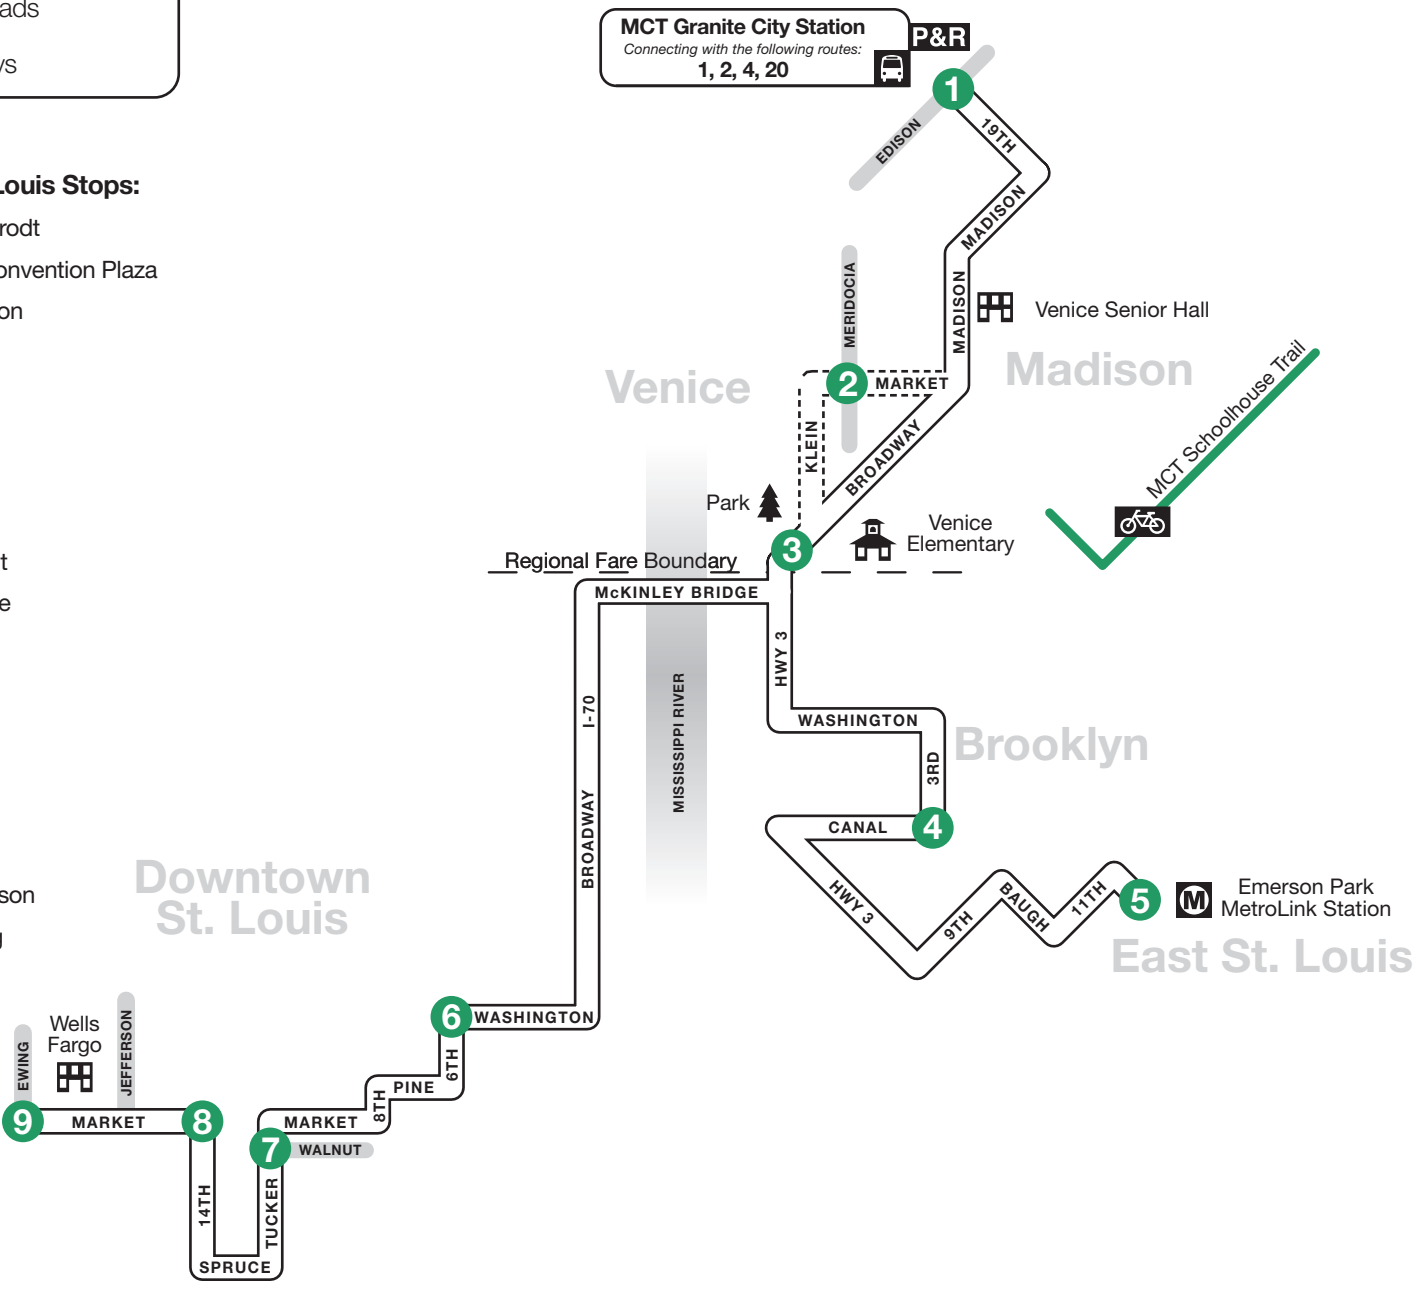

Route 5 – Tri-City Regional

Emerson Park MetroLink Station to Tri-Cities

Downtown St. Louis Stops:

- Market & Ewing
- Market & 18th
- Market & 16th
- Market & 14th
- Spruce & 13th
- Tucker & Clark
- Tucker & Market
- Market & 10th
- 7th & Market
- 7th & Pine
- 7th & Locust
- Washington & 6th
- 9th & Salisbury

Route 5 – Tri-City Regional

Tri-Cities to Emerson Park MetroLink

- 0 Timepoint
- Bus Route
- Select Trips
- Crossroads
- Bikeways

Downtown St. Louis Stops:

- 11th & Mallinckrodt
- Broadway at Convention Plaza
- 6th & Washington
- 6th & Locust
- 6th & Pine
- 8th & Pine
- Market & 8th
- Market & 10th
- Tucker & Walnut
- Tucker & Spruce
- Spruce & 13th
- Spruce & 14th
- Market & 14th
- Market & 16th
- Market & 17th
- Market & 18th
- Market & Jefferson
- Market & Ewing

	1	2	3	4	5	6	7	8	9
	BUS STARTS	Bus Leaves	Bus Leaves	Bus Leaves	Bus Leaves	Bus Leaves	Bus Leaves	Bus Leaves	BUS ENDS
	Granite City Station	Market & Meridocia	Broadway & Lee Park	3rd & Canal	Emerson Park MetroLink	6th & Washington	Tucker & Walnut	Market & 14th	Market & Ewing

Timetable & Map

Tri-City Regional

- Granite City Station
- Madison
- Venice
- Venice Elementary School
- Brooklyn
- Emerson Park MetroLink Station
- Downtown St. Louis