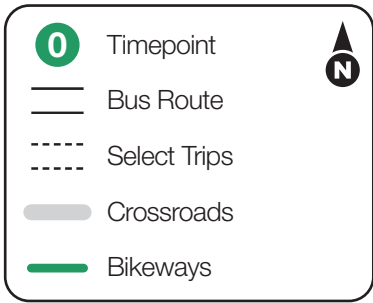

Route 5 – Tri-City Regional

Emerson Park MetroLink Station to Tri-Cities

Downtown St. Louis Stops:

- Market & Ewing
- Market & 18th
- Market & 16th
- Market & 14th
- Spruce & 13th
- Tucker & Clark
- Tucker & Market
- Market & 10th
- 7th & Market
- 7th & Pine
- 7th & Locust
- Washington & 6th
- 9th & Salisbury

1	2	3	4	5	6	7	8	9	10
BUS STARTS	Bus Leaves	Bus Leaves	Bus Leaves	Bus Leaves	Bus Leaves	Bus Leaves	Bus Leaves	Bus Leaves	BUS ENDS
Market & Ewing	14th & Market	Tucker & Market	7th & Locust	Emerson Park MetroLink	3rd & Canal	Broadway & Lee Park	Klein & Broadway	Market & Meridocia	Granite City Station