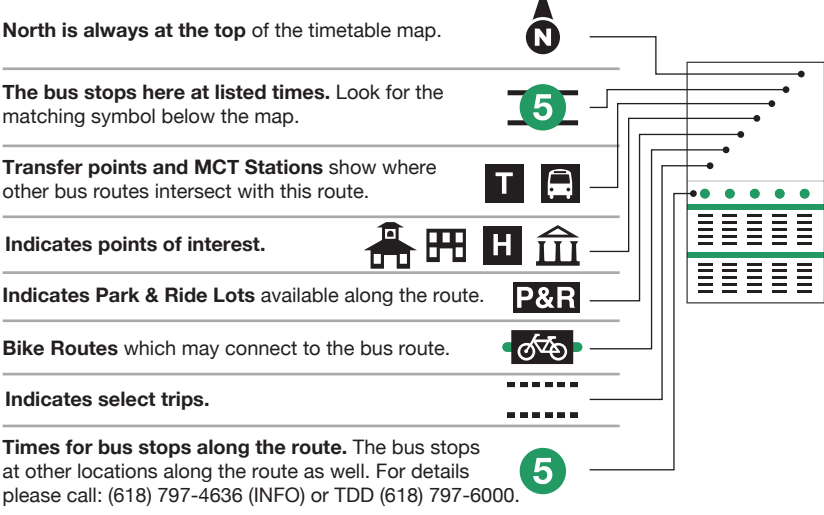

Instructions

Fares

Fixed Route Fares	Adult	Seniors¹ Disabled² Children under 5	Seniors³ Disabled⁴ Children 5-12	MCT Passes		
	LOCAL	$1.00	FREE	$0.50	Local Monthly Pass	$40.00
REGIONAL	$3.00	FREE	$1.50	Local 30-day Pass (Mobile)	$40.00	
				System Monthly Pass	$70.00	
				Student Monthly Pass	$15.00	
				7 Day Pass (Mobile)	$15.00	
				2 Hour Regional Pass	$3.00	
				Day Pass	$5.00	

1. 1 Seniors (65 and up) with MCT Senior Free Ride ID, or seniors (75 and up) with MCT Senior Select ID.
  2. 2 Registered ADA Paratransit users with valid MCT Paratransit ID, MCT ADA ID, or MCT Benefits Access ID.
  3. 3 Persons with disabilities, seniors (65 and up) with MCT Half Fare ID or Metro Reduced Fare Permit. Medicare cardholders eligible.
2. Valid metro passes and tickets are accepted for value toward fare.
3. If there is a fare or transfer dispute, pay the fare as requested and contact MCT. For additional fare or schedule information, call (618) 797-4636 (INFO) or TDD (618) 797-6000.
4. **Please have correct change. Valid Metro passes and tickets are accepted.**