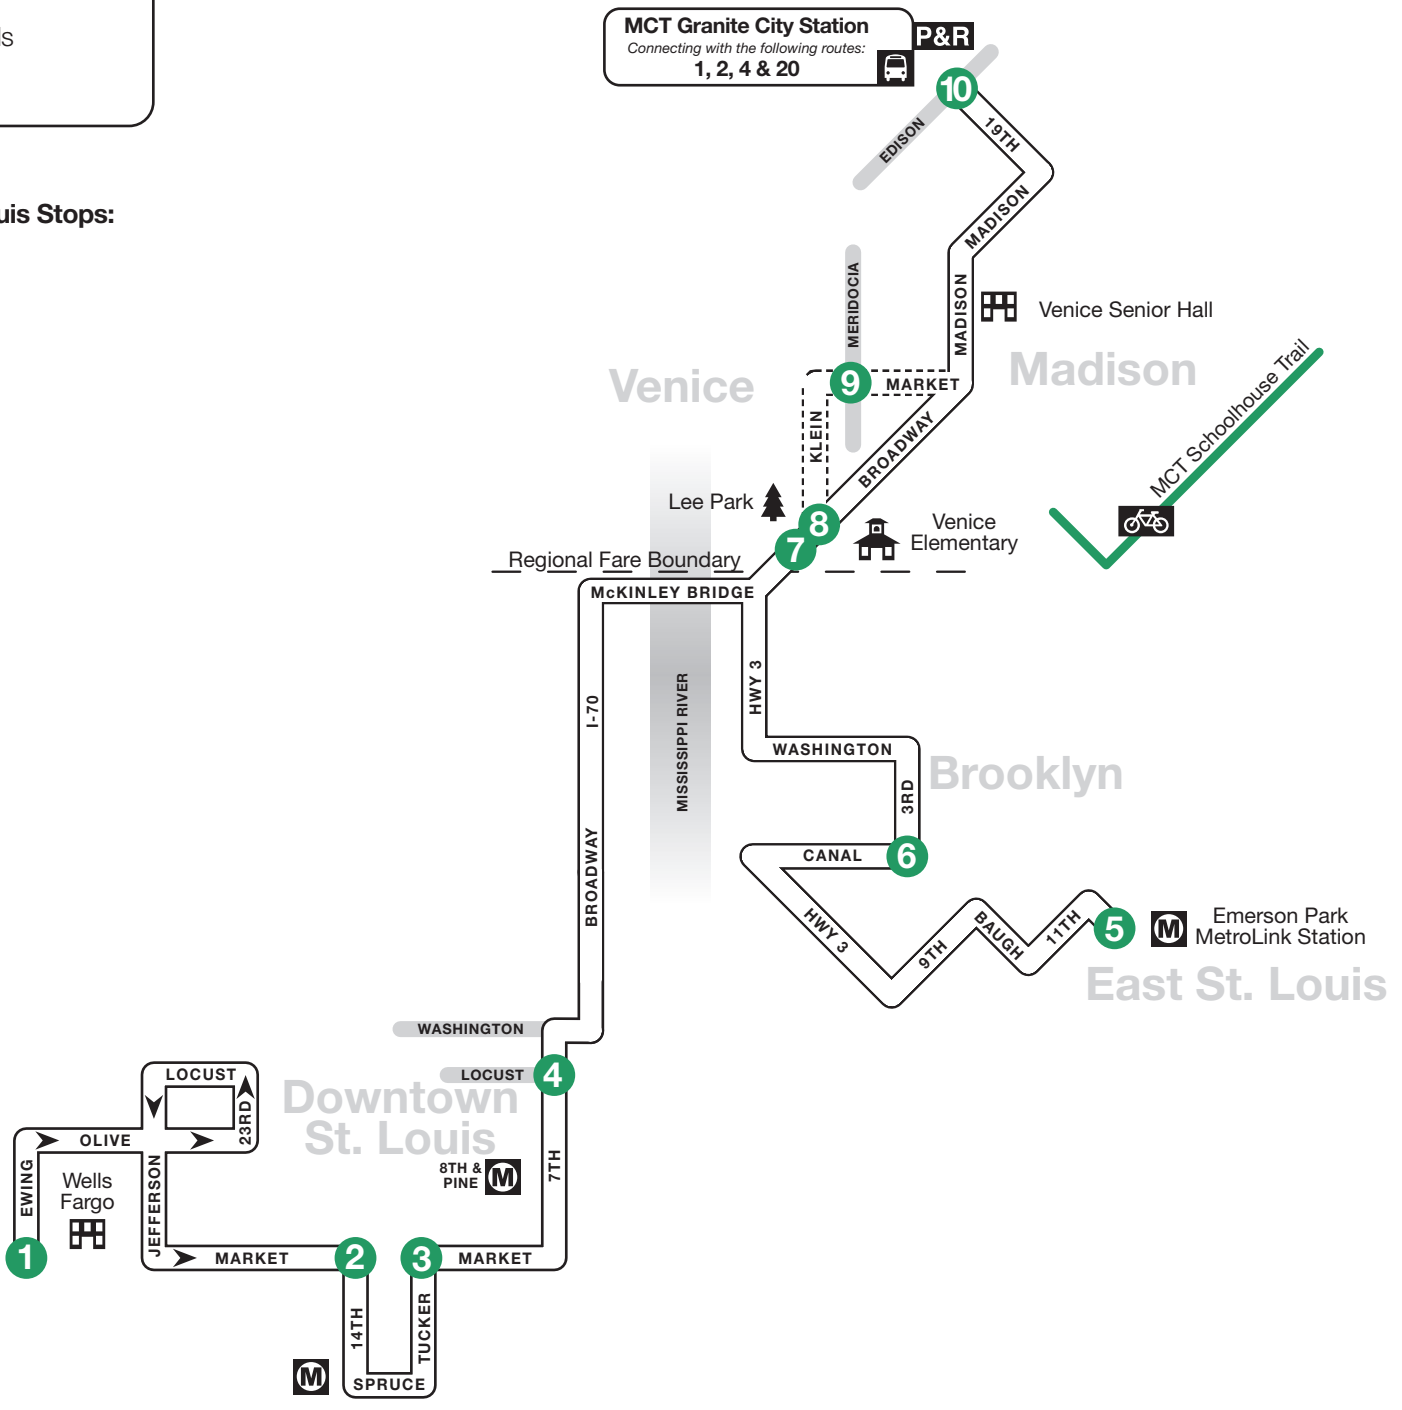

Route 5 – Tri-City Regional

Emerson Park MetroLink Station to Tri-Cities

Downtown St. Louis Stops:

- Market & Ewing
- Market & 18th
- Market & 16th
- Market & 14th
- Spruce & 13th
- Tucker & Clark
- Tucker & Market
- Market & 10th
- 7th & Market
- 7th & Pine
- 7th & Locust
- Washington & 6th
- 9th & Salisbury

1	2	3	4	5	6	7	8	9	10
BUS STARTS	Bus Leaves	Bus Leaves	Bus Leaves	Bus Leaves	Bus Leaves	Bus Leaves	Bus Leaves	Bus Leaves	BUS ENDS
Market & Ewing	14th & Market	Tucker & Market	7th & Locust	Emerson Park MetroLink	3rd & Canal	Broadway & Lee Park	Klein & Broadway	Market & Meridocia	Granite City Station

Route 5 – Tri-City Regional

Tri-Cities to Emerson Park MetroLink

- 0 Timepoint
- Bus Route
- Select Trips
- Crossroads
- Bikeways

Downtown St. Louis Stops:

- 11th & Mallinckrodt
- Broadway at Convention Plaza
- 6th & Washington
- 6th & Locust
- 6th & Pine
- 8th & Pine
- Market & 8th
- Market & 10th
- Tucker & Walnut
- Tucker & Spruce
- Spruce & 13th
- Spruce & 14th
- Market & 14th
- Market & 16th
- Market & 17th
- Market & 18th
- Market & Jefferson
- Market & Ewing

	1	2	3	4	5	6	7	8	9
	BUS STARTS	Bus Leaves	Bus Leaves	Bus Leaves	Bus Leaves	Bus Leaves	Bus Leaves	Bus Leaves	BUS ENDS
	Granite City Station	Market & Meridocia	Broadway & Lee Park	3rd & Canal	Emerson Park MetroLink	6th & Washington	Tucker & Walnut	Market & 14th	Market & Ewing