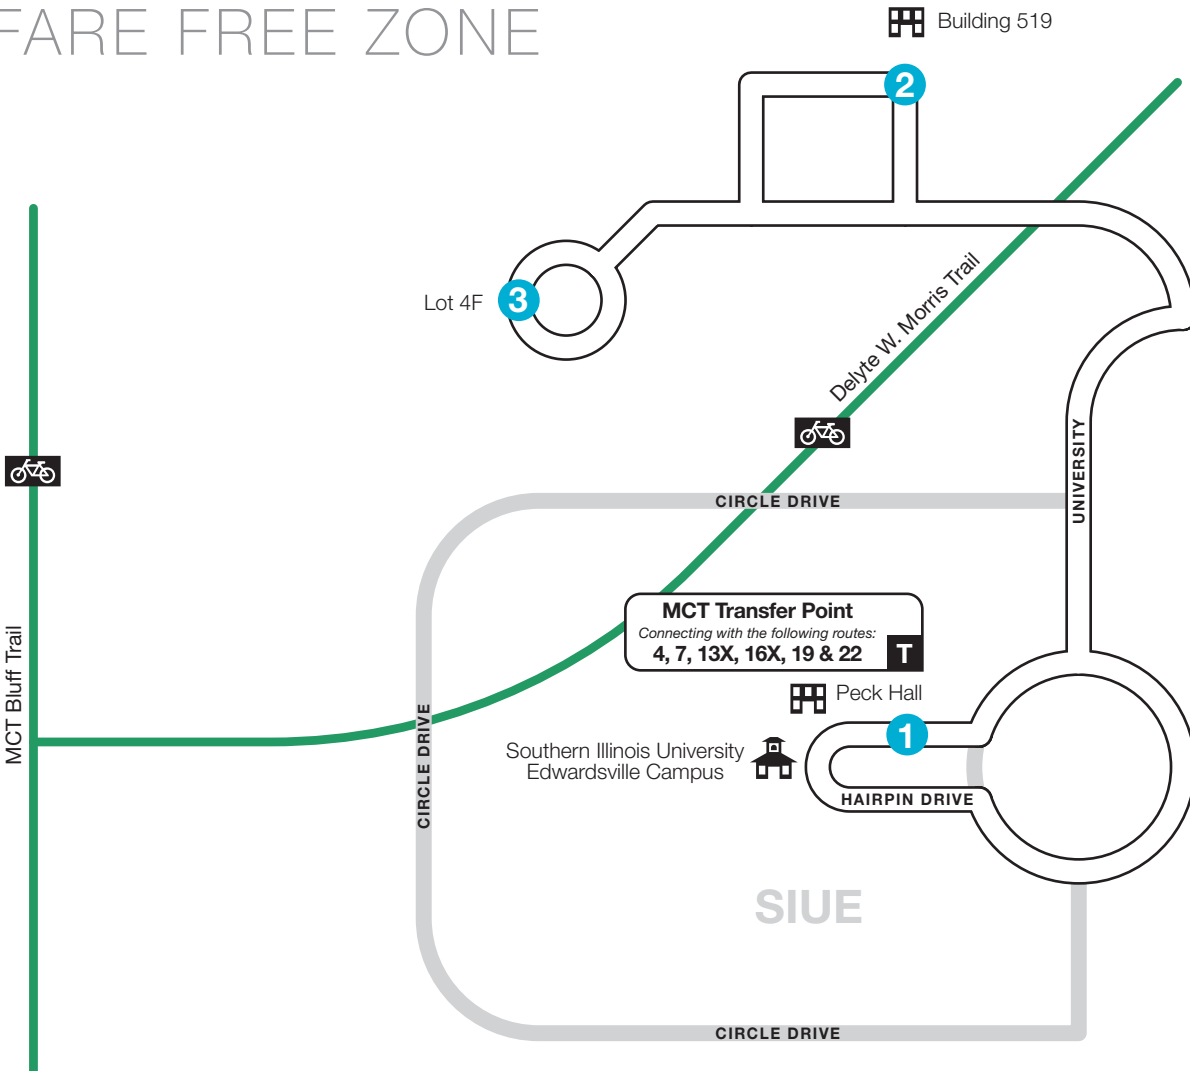

Route 17 – Cougar Shuttle

SIUE PECK HALL TO LOT 4F

FARE FREE ZONE

1

BUS STARTS

SIUE Peck Hall

2

Bus Leaves

Instructions

North is always at the top of the timetable map.

The bus stops here at listed times. Look for the matching symbol below the map.

Transfer points and MCT Stations show where other bus routes intersect with this route.

Route 17 – Cougar Shuttle

SIUE PECK HALL TO LOT 4F

FARE FREE ZONE

Edwardsville

- 1**

BUS STARTS

SIUE Peck Hall
- 2**

Bus Leaves

Simple
Free
Direct

The #17 Cougar Shuttle is the fastest, free-est and easiest way to get from Cougar Village to Peck Hall and back. Now running every 10 minutes from 7 AM – 7 PM, Monday through Friday, there's no reason to waste time driving, walking to and from your car, and hunting for a parking space. Did we mention it's free?