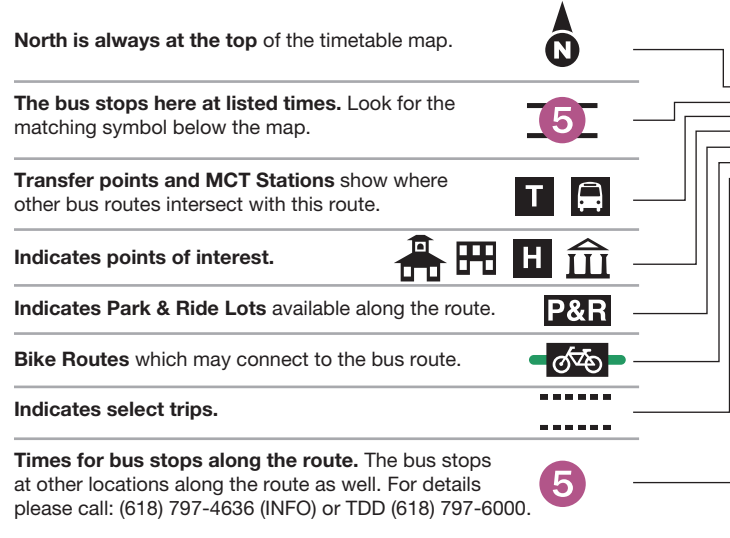

Instructions

North is always at the top of the timetable map.

The bus stops here at listed times. Look for the matching symbol below the map.

Transfer points and MCT Stations show where other bus routes intersect with this route.

Indicates points of interest.

Indicates Park & Ride Lots available along the route.

Bike Routes which may connect to the bus route.

Indicates select trips.

Times for bus stops along the route. The bus stops at other locations along the route as well. For details please call: (618) 797-4636 (INFO) or TDD (618) 797-6000.

Cash Fares

	Adult	Seniors¹ Disabled² Children under 5	Seniors³ Disabled⁴ Children 5-12
MCT Shuttle	$1.50	FREE	$0.75
MCT Cross County	$2.00	FREE	$1.00
MCT Regional	$3.00	FREE	$1.50
MCT Express	$3.50	FREE	$1.75

Passes

Pass	Price
2-HR Zone	$2
2-HR Regional	$3
Express Round Trip	$5
Local Monthly	$50
System Monthly	$70
Student Monthly	$20

1. Seniors (65 and up) with MCT Senior Free Ride ID.
2. Registered ADA Paratransit users with valid MCT Paratransit ID, MCT ADA ID, or MCT Circuit Breaker ID.
3. Seniors (65 and up) with MCT Half Fare ID or Metro Reduced Fare Permit. Medicare cardholders eligible.
4. Persons with disabilities with MCT Half Fare ID or Metro Reduced Fare Permit. Medicare cardholders eligible.

Valid Metro passes and tickets are accepted for value toward fare.

If there is a fare or transfer dispute, pay the fare as requested and contact MCT. For additional fare or schedule information, call (618) 797-4636 (INFO) or TDD (618) 797-6000.