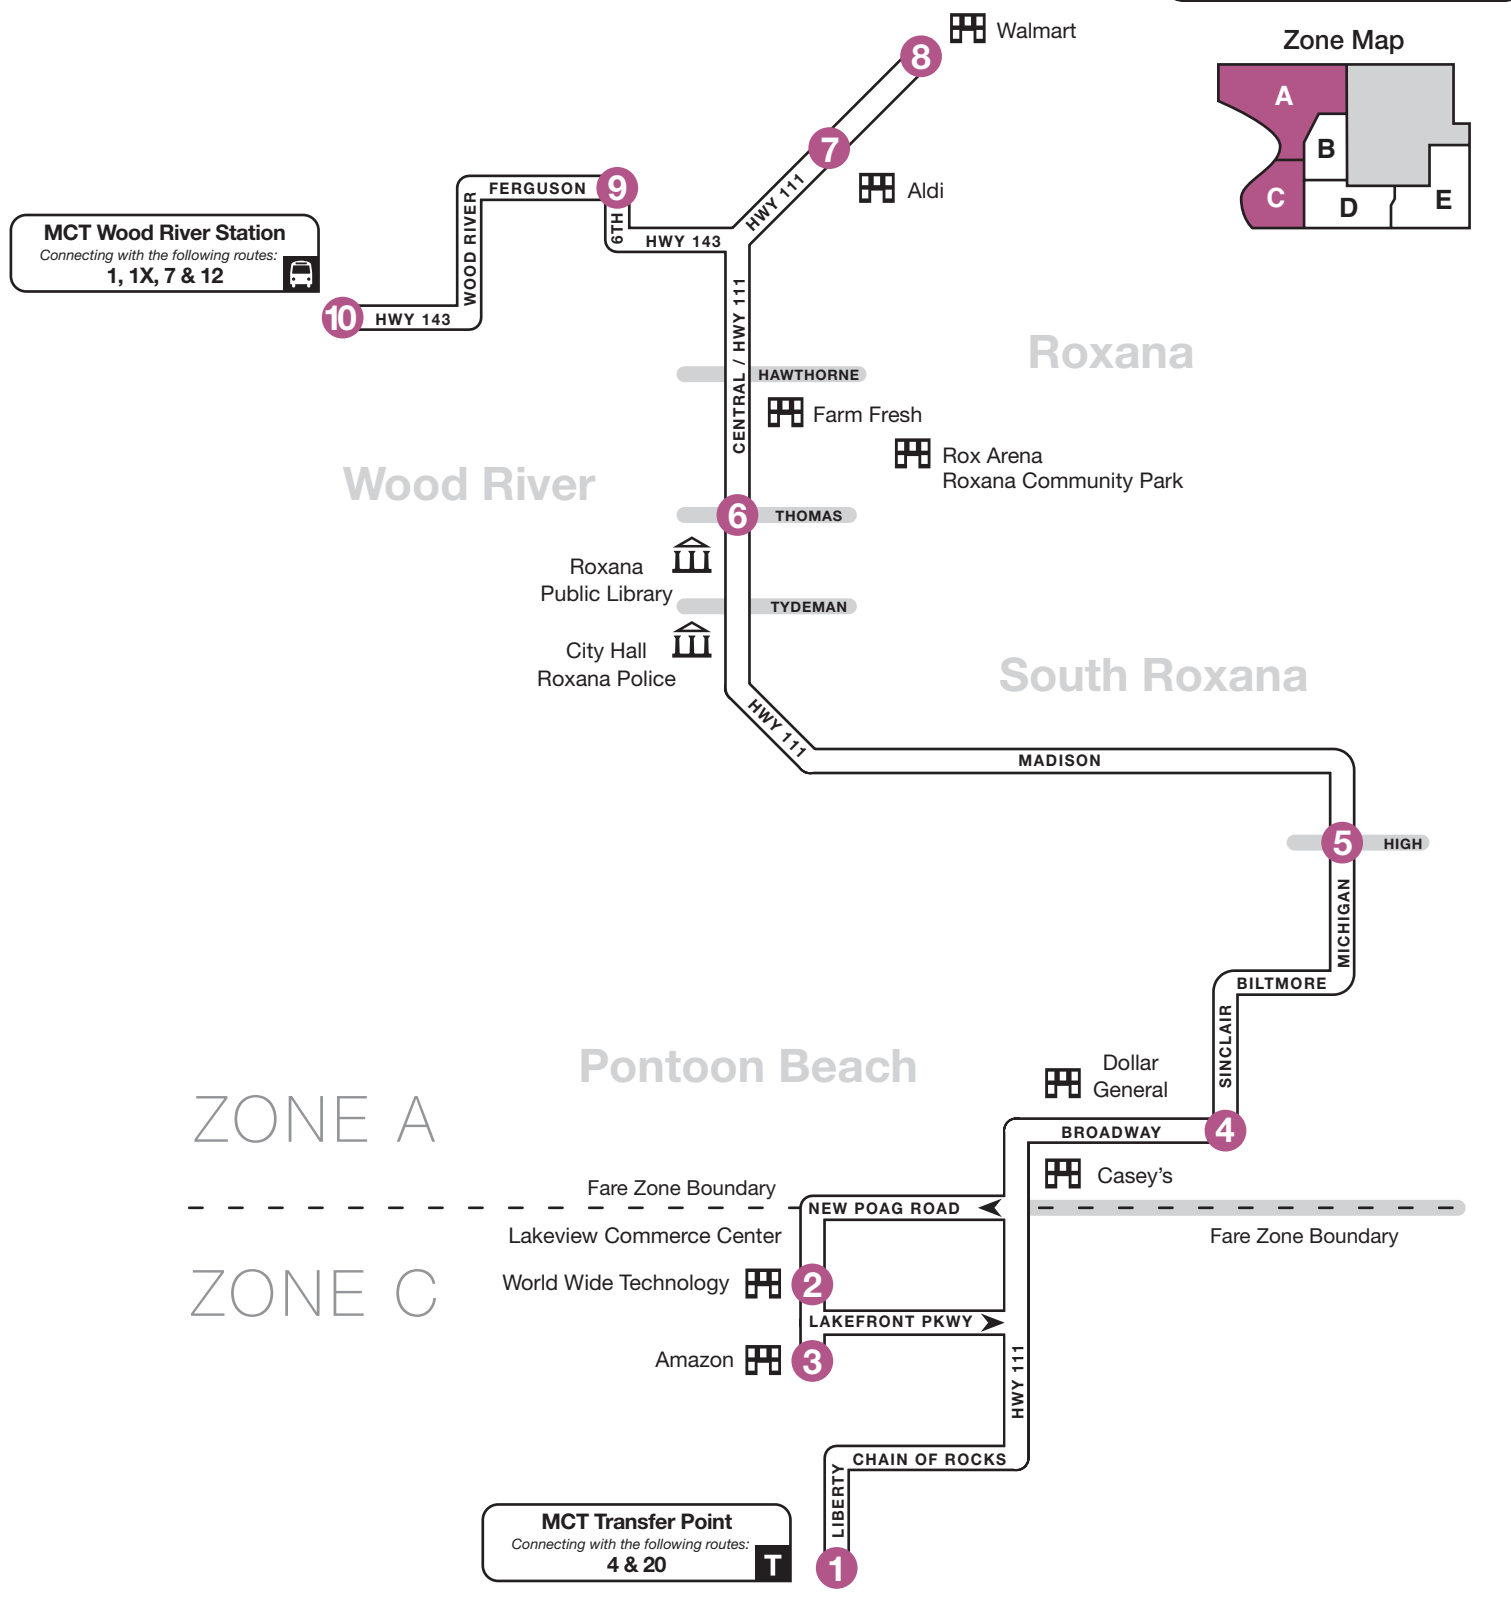

Route 6 – Roxana-Pontoon Beach

PONTOON BEACH TO WOOD RIVER STATION

1	2	3	4	5	6	7	8	9	10
BUS STARTS Liberty & Chain of Rocks	Bus Leaves World Wide Tech	Bus Leaves Amazon Lakeview	Bus Leaves Sinclair & Broadway	Bus Leaves Michigan & High	Bus Leaves Central & Thomas	Bus Leaves Wood River Aldi	Bus Leaves Wood River Walmart	Bus Leaves Ferguson & 6th	BUS ENDS Wood River Station

MONDAY – FRIDAY										
	1	2	3	4	5	6	7	8	9	10
AM	5:17	5:25	5:27	—	—	5:37	—	—	—	5:41
	5:47	5:55	5:57	6:05	6:08	6:15	6:20	6:26	6:33	6:36
	6:47	6:55	6:57	7:05	7:08	7:15	7:20	7:26	7:33	7:36
	7:17	7:25	7:27	7:35	7:38	7:45	7:50	7:56	8:03	8:06
	7:47	7:55	7:57	8:05	8:08	8:15	8:20	8:26	8:33	8:36
	8:17	8:25	8:27	8:35	8:38	8:45	8:50	8:56	9:03	9:06
	8:47	8:55	8:57	9:05	9:08	9:15	9:20	9:26	9:33	9:36
	9:17	9:25	9:27	9:35	9:38	9:45	9:50	9:56	10:03	10:06
	9:47	9:55	9:57	10:05	10:08	10:15	10:20	10:26	10:33	10:36
	10:17	10:25	10:27	10:35	10:38	10:45	10:50	10:56	11:03	11:06
	10:47	10:55	10:57	11:05	11:08	11:15	11:20	11:26	11:33	11:36
	11:17	11:25	11:27	11:35	11:38	11:45	11:50	11:56	12:03	12:06
PM	11:47	11:55	11:57	12:05	12:08	12:15	12:20	12:26	12:33	12:36
	12:17	12:25	12:27	12:35	12:38	12:45	12:50	12:56	1:03	1:06
	12:47	12:55	12:57	1:05	1:08	1:15	1:20	1:26	1:33	1:36
	1:17	1:25	1:27	1:35	1:38	1:45	1:50	1:56	2:03	2:06
	1:47	1:55	1:57	2:05	2:08	2:15	2:20	2:26	2:33	2:36
	2:17	2:25	2:27	2:35	2:38	2:45	2:50	2:56	3:03	3:06
	2:47	2:55	2:57	3:05	3:08	3:15	3:20	3:26	3:33	3:36
	3:17	3:25	3:27	3:35	3:38	3:45	3:50	3:56	4:03	4:06
	3:47	3:55	3:57	4:05	4:08	4:15	4:20	4:26	4:33	4:36
	4:17	4:25	4:27	4:35	4:38	4:45	4:50	4:56	5:03	5:06
	4:47	4:55	4:57	5:05	5:08	5:15	5:20	5:26	5:33	5:36
	5:17	5:25	5:27	5:35	5:38	5:45	5:50	5:56	6:03	6:06
	5:47	5:55	5:57	6:05	6:08	6:15	6:20	6:26	6:33	6:36
	6:17	6:25	6:27	6:35	6:38	6:45	6:50	6:56	7:03	7:06
	6:47	6:55	6:57	7:05	7:08	7:15	7:20	7:26	7:33	7:36
	7:47	7:55	7:57	8:05	8:08	8:15	8:20	8:26	8:33	8:36
	8:47	8:55	8:57	9:05	9:08	9:15	9:20	9:26	9:33	9:36
	9:47	9:55	9:57	10:05	10:08	10:15	10:20	10:26	10:33	10:36
	10:47	10:55	10:57	11:05	11:08	11:15	11:20	11:26	11:33	11:36

SATURDAY & SUNDAY										
	1	2	3	4	5	6	7	8	9	10
AM	6:47	6:55	6:57	7:05	7:08	7:15	7:20	7:26	7:33	7:36
	7:47	7:55	7:57	8:05	8:08	8:15	8:20	8:26	8:33	8:36
	8:47	8:55	8:57	9:05	9:08	9:15	9:20	9:26	9:33	9:36
	9:47	9:55	9:57	10:05	10:08	10:15	10:20	10:26	10:33	10:36
	10:47	10:55	10:57	11:05	11:08	11:15	11:20	11:26	11:33	11:36
	11:47	11:55	11:57	12:05	12:08	12:15	12:20	12:26	12:33	12:36
	12:47	12:55	12:57	1:05	1:08	1:15	1:20	1:26	1:33	1:36
	1:47	1:55	1:57	2:05	2:08	2:15	2:20	2:26	2:33	2:36
	2:47	2:55	2:57	3:05	3:08	3:15	3:20	3:26	3:33	3:36
	3:47	3:55	3:57	4:05	4:08	4:15	4:20	4:26	4:33	4:36
	4:47	4:55	4:57	5:05	5:08	5:15	5:20	5:26	5:33	5:36
	4:47	4:55	4:57	5:05	5:08	5:15	5:20	5:26	5:33	5:36
PM	5:47	5:55	5:57	6:05	6:08	6:15	6:20	6:26	6:33	6:36