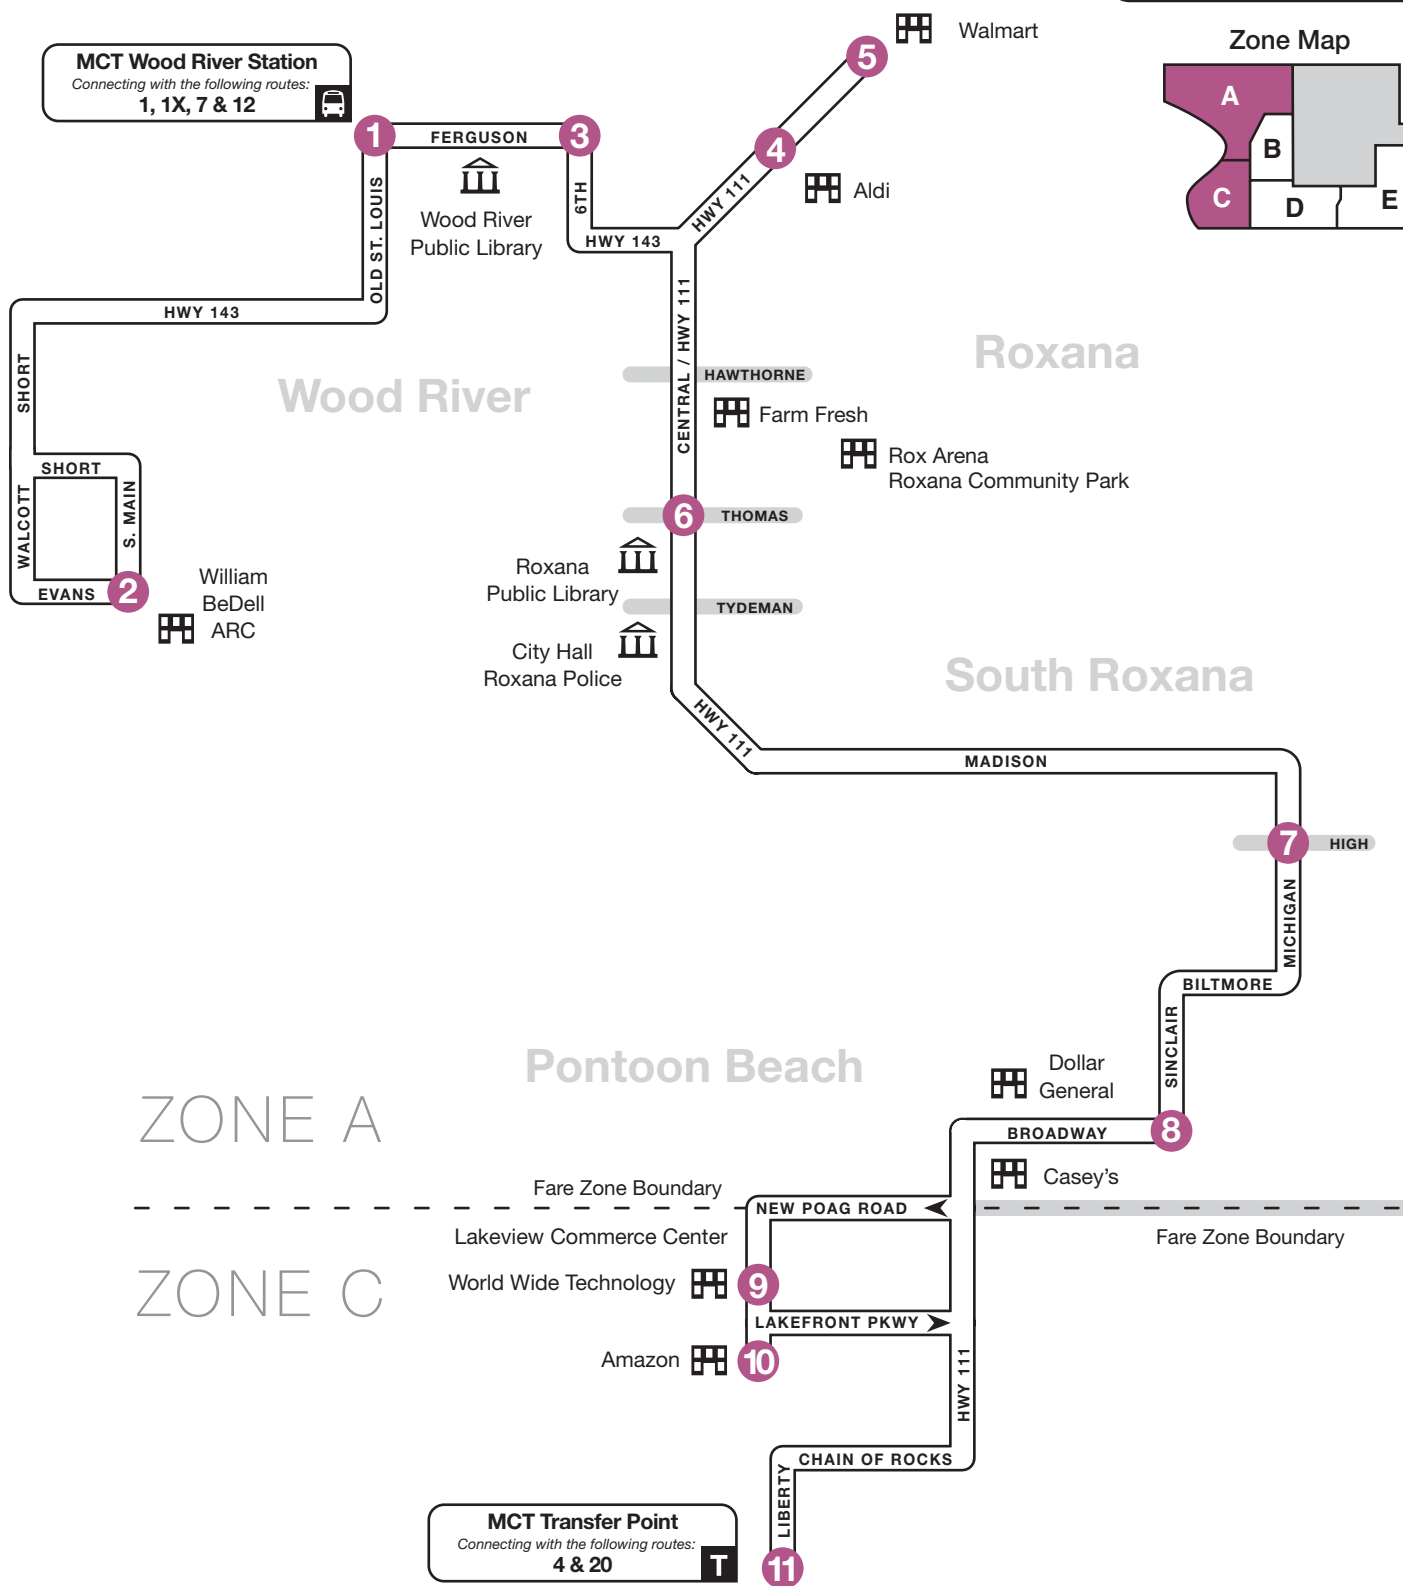

Route 6 – Roxana-Pontoon Beach

WOOD RIVER STATION TO PONTOON BEACH

1	2	3	4	5	6	7	8	9	10	11
BUS STARTS	Bus Leaves	Bus Leaves	Bus Leaves	Bus Leaves	Bus Leaves	Bus Leaves	Bus Leaves	Bus Leaves	Bus Leaves	BUS ENDS
Wood River Station	S.Main & Evans	Ferguson & 6th	Wood River Aldi	Wood River Walmart	Central & Thomas	Michigan & High	Sinclair & Broadway	World Wide Tech	Amazon Lakeview	Liberty & Chain of Rocks

Wood River
Walmart
Wood River Station
William BeDell ARC
Aldi

Timetable & Map