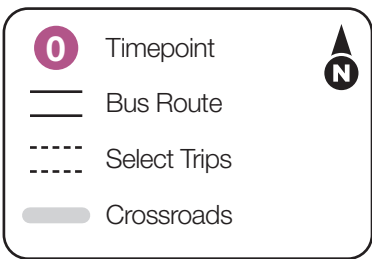

Route 6 – Roxana-Pontoon Beach

PONTOON BEACH TO WOOD RIVER STATION

1	2	3	4	5	6	7	8	9	10
BUS STARTS Liberty & Chain of Rocks	Bus Leaves World Wide Tech	Bus Leaves Amazon Lakeview	Bus Leaves Sinclair & Broadway	Bus Leaves Michigan & High	Bus Leaves Central & Thomas	Bus Leaves Wood River Aldi	Bus Leaves Wood River Walmart	Bus Leaves Ferguson & 6th	BUS ENDS Wood River Station

MONDAY – FRIDAY										
	1	2	3	4	5	6	7	8	9	10
AM	5:17	5:25	5:27	—	—	5:37	—	—	—	5:41
	5:47	5:55	5:57	6:05	6:08	6:15	6:20	6:26	6:33	6:36
	6:47	6:55	6:57	7:05	7:08	7:15	7:20	7:26	7:33	7:36
	7:17	7:25	7:27	7:35	7:38	7:45	7:50	7:56	8:03	8:06
	7:47	7:55	7:57	8:05	8:08	8:15	8:20	8:26	8:33	8:36
	8:17	8:25	8:27	8:35	8:38	8:45	8:50	8:56	9:03	9:06
	8:47	8:55	8:57	9:05	9:08	9:15	9:20	9:26	9:33	9:36
	9:17	9:25	9:27	9:35	9:38	9:45	9:50	9:56	10:03	10:06
	9:47	9:55	9:57	10:05	10:08	10:15	10:20	10:26	10:33	10:36
	10:17	10:25	10:27	10:35	10:38	10:45	10:50	10:56	11:03	11:06
	10:47	10:55	10:57	11:05	11:08	11:15	11:20	11:26	11:33	11:36
	11:17	11:25	11:27	11:35	11:38	11:45	11:50	11:56	12:03	12:06
PM	11:47	11:55	11:57	12:05	12:08	12:15	12:20	12:26	12:33	12:36
	12:17	12:25	12:27	12:35	12:38	12:45	12:50	12:56	1:03	1:06
	12:47	12:55	12:57	1:05	1:08	1:15	1:20	1:26	1:33	1:36
	1:17	1:25	1:27	1:35	1:38	1:45	1:50	1:56	2:03	2:06
	1:47	1:55	1:57	2:05	2:08	2:15	2:20	2:26	2:33	2:36
	2:17	2:25	2:27	2:35	2:38	2:45	2:50	2:56	3:03	3:06
	2:47	2:55	2:57	3:05	3:08	3:15	3:20	3:26	3:33	3:36
	3:17	3:25	3:27	3:35	3:38	3:45	3:50	3:56	4:03	4:06
	3:47	3:55	3:57	4:05	4:08	4:15	4:20	4:26	4:33	4:36
	4:17	4:25	4:27	4:35	4:38	4:45	4:50	4:56	5:03	5:06
	4:47	4:55	4:57	5:05	5:08	5:15	5:20	5:26	5:33	5:36
	5:17	5:25	5:27	5:35	5:38	5:45	5:50	5:56	6:03	6:06
	5:47	5:55	5:57	6:05	6:08	6:15	6:20	6:26	6:33	6:36
	6:17	6:25	6:27	6:35	6:38	6:45	6:50	6:56	7:03	7:06
	6:47	6:55	6:57	7:05	7:08	7:15	7:20	7:26	7:33	7:36
	7:47	7:55	7:57	8:05	8:08	8:15	8:20	8:26	8:33	8:36
	8:47	8:55	8:57	9:05	9:08	9:15	9:20	9:26	9:33	9:36
	9:47	9:55	9:57	10:05	10:08	10:15	10:20	10:26	10:33	10:36
	10:47	10:55	10:57	11:05	11:08	11:15	11:20	11:26	11:33	11:36

SATURDAY & SUNDAY										
	1	2	3	4	5	6	7	8	9	10
AM	6:47	6:55	6:57	7:05	7:08	7:15	7:20	7:26	7:33	7:36
	7:47	7:55	7:57	8:05	8:08	8:15	8:20	8:26	8:33	8:36
	8:47	8:55	8:57	9:05	9:08	9:15	9:20	9:26	9:33	9:36
	9:47	9:55	9:57	10:05	10:08	10:15	10:20	10:26	10:33	10:36
	10:47	10:55	10:57	11:05	11:08	11:15	11:20	11:26	11:33	11:36
	11:47	11:55	11:57	12:05	12:08	12:15	12:20	12:26	12:33	12:36
	12:47	12:55	12:57	1:05	1:08	1:15	1:20	1:26	1:33	1:36
	1:47	1:55	1:57	2:05	2:08	2:15	2:20	2:26	2:33	2:36
	2:47	2:55	2:57	3:05	3:08	3:15	3:20	3:26	3:33	3:36
	3:47	3:55	3:57	4:05	4:08	4:15	4:20	4:26	4:33	4:36
	4:47	4:55	4:57	5:05	5:08	5:15	5:20	5:26	5:33	5:36
	4:47	4:55	4:57	5:05	5:08	5:15	5:20	5:26	5:33	5:36
PM	5:47	5:55	5:57	6:05	6:08	6:15	6:20	6:26	6:33	6:36