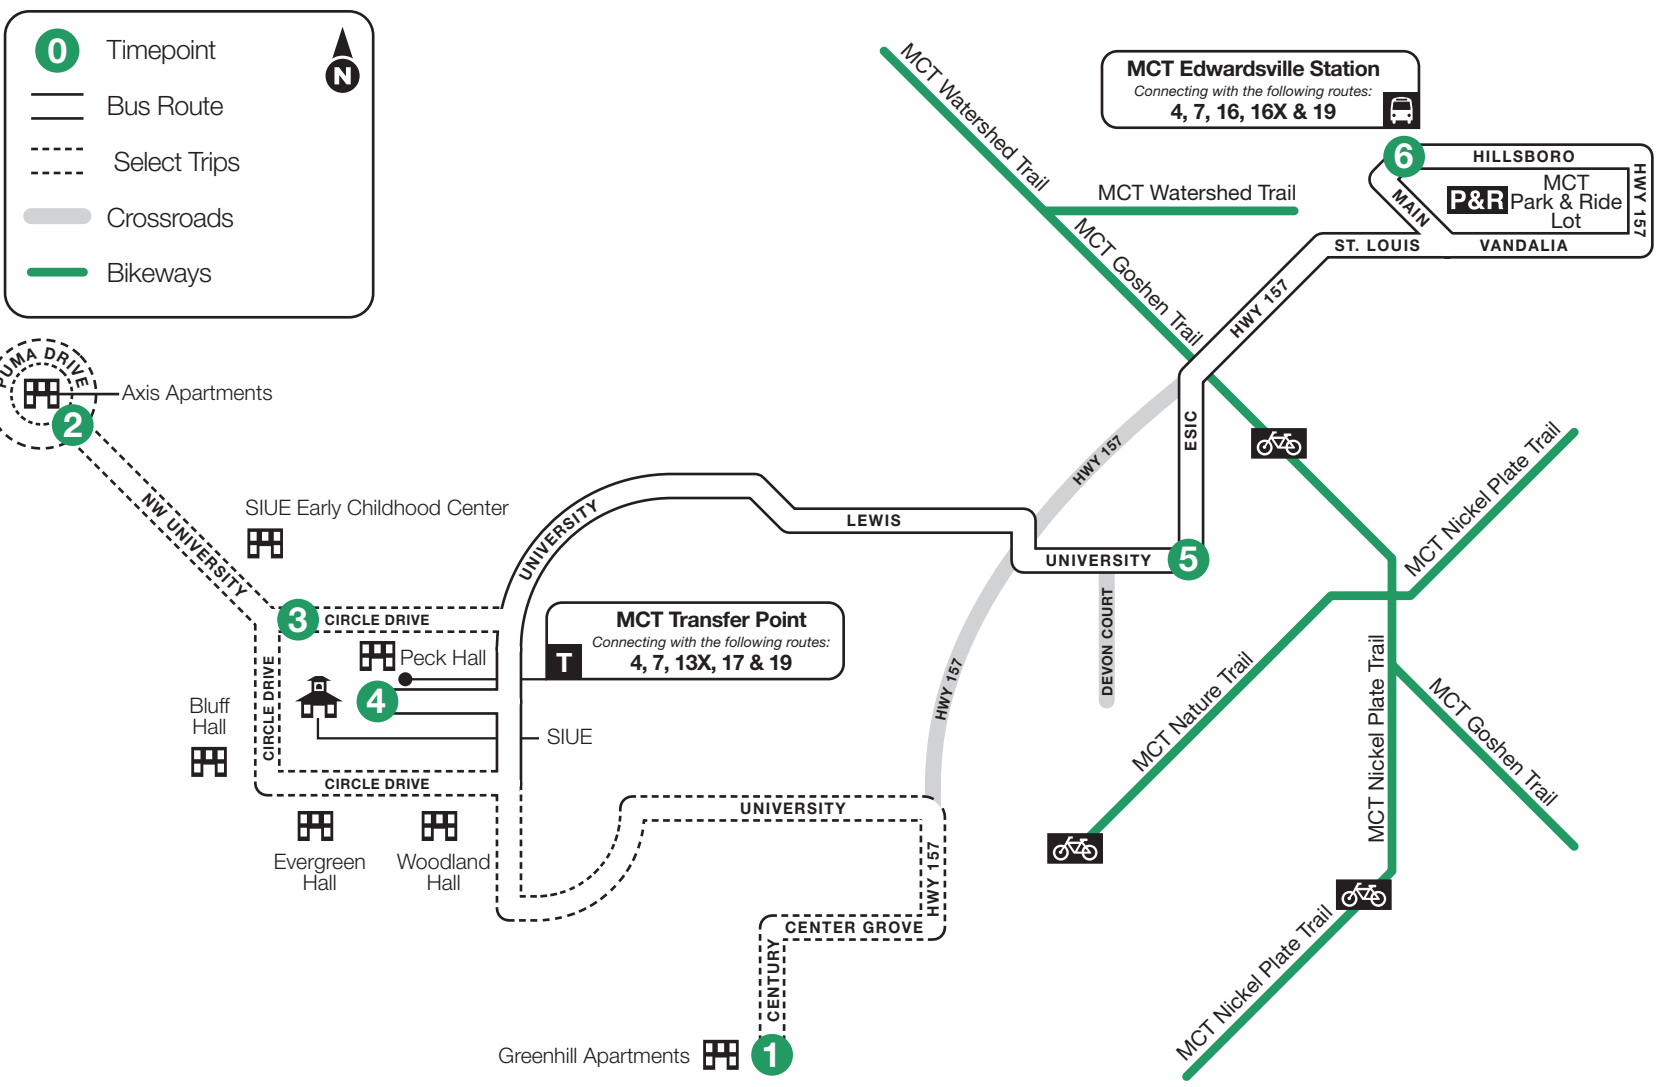

Route 22 – University Shuttle

Century Dr. & Puma Dr. to Edwardsville Station

1	2	3	4	5	6
BUS STARTS	Bus Arrives	Bus Leaves	Bus Leaves	Bus Leaves	BUS ENDS
Century Drive	Puma Drive	SIUE Early Childhood Center	SIUE Peck Hall	University & Esic	Edwardsville Station

Instructions

North is always at the top of the timetable map.

The bus stops here at listed times. Look for the matching symbol below the map.

Transfer points and MCT Stations show where other bus routes intersect with this route.

Route 22 - University Shuttle

Edwardsville Station to Century Dr. & Puma Dr.

- 1**
BUS STARTS
Edwardsville Station
- 2**
Bus Arrives
University & Esic
- 3**
Bus Leaves
SIUE Peck Hall
- 4**
Bus Leaves
Century Drive
- 5**
BUS ENDS
Puma Drive

Madison County Transit Services

MCT Local Routes

Bus service that begins and ends in Madison County. Routes 1, 2, 4, 6, 7, 8, 9, 10, 11, 12, 13, 13X, 15, 16, 17, 19, 20, 21, 22, 23, 24X, 25X

MCT Regional Routes