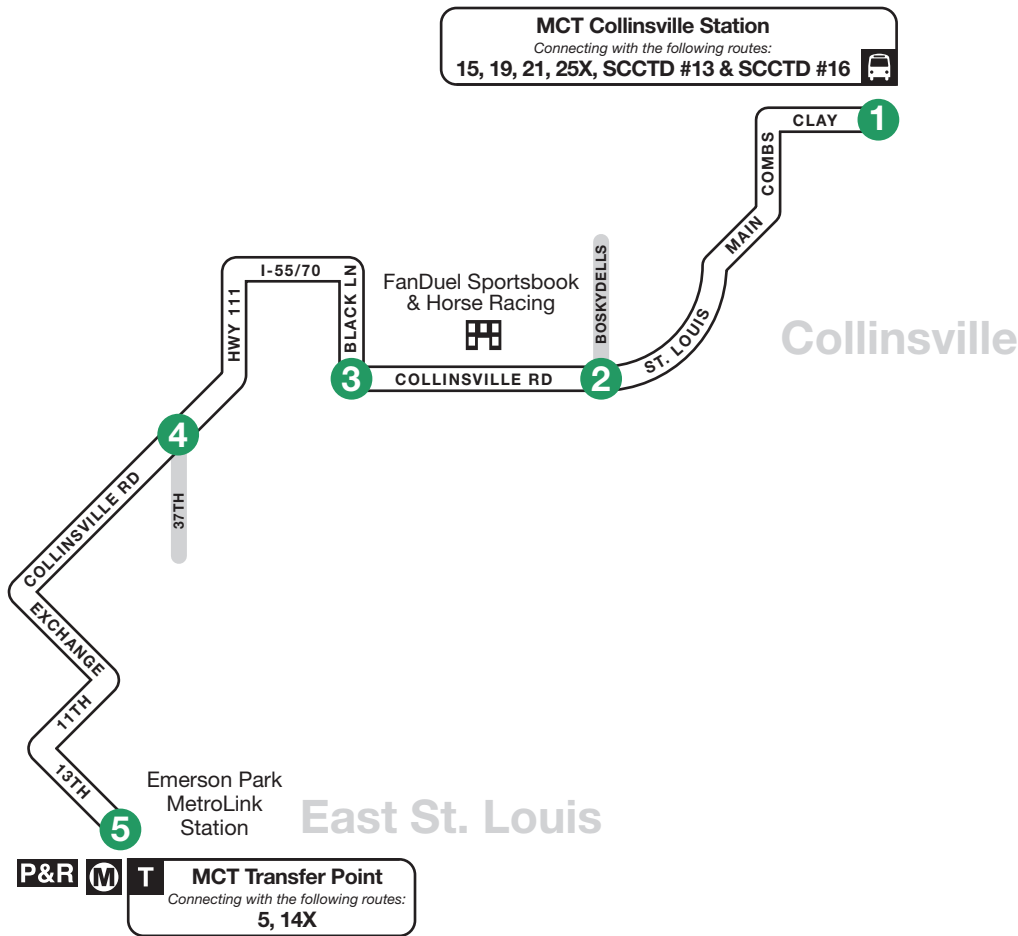

Route 18 – Collinsville Regional

Collinsville to Emerson Park Metrolink Station

1	2	3	4	5
BUS STARTS	Bus Leaves	Bus Leaves	Bus Leaves	BUS ENDS
Collinsville Station	St. Louis Rd & Boskydells	Black Lane	Collinsville Rd & 37th	Emerson Park Metrolink

Route 18 – Collinsville Regional

Emerson Park Metrolink Station to Collinsville

1

BUS STARTS

Emerson Park Metrolink Station

2

Bus Leaves

Collinsville Rd & 37th

Madison County Transit Services

MCT Local Routes

Bus service that begins and ends in Madison County. Routes 1, 2, 4, 6, 7, 8, 9, 10, 11, 12, 13, 13X, 15, 16, 17, 19, 20, 21, 22, 23, 24X, 25X

MCT Regional Routes

18

Collinsville Regional

Collinsville
Collinsville Station
FanDuel Sportsbook
& Horse Racing
Fairmont City
Emerson Park
Metrolink Station