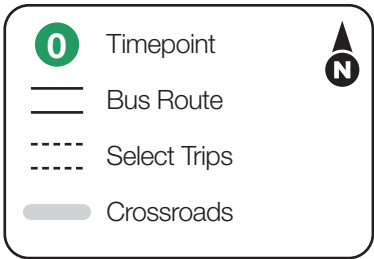

Route 18 – Collinsville Regional

Emerson Park Metrolink Station to Collinsville

1

BUS STARTS

Emerson Park Metrolink Station

2

Bus Leaves

Collinsville Rd & 37th

3

Bus Leaves

Black Lane

4

Bus Leaves

St. Louis Rd & Boskydells

5

BUS ENDS

Collinsville Station

MONDAY – FRIDAY

AM	5:29	5:33	5:39	5:46	5:51
	5:59	6:03	6:09	6:16	6:21
	6:29	6:33	6:39	6:46	6:51
	6:59	7:03	7:09	7:16	7:21
	7:29	7:33	7:39	7:46	7:51
	7:58	8:02	8:08	8:15	8:20
	8:29	8:33	8:39	8:46	8:51
	8:59	9:03	9:09	9:16	9:21
	9:29	9:33	9:39	9:46	9:51
	9:59	10:03	10:09	10:16	10:21
	10:29	10:33	10:39	10:46	10:51
	10:59	11:03	11:09	11:16	11:21
	11:29	11:33	11:39	11:46	11:51
PM	11:59	12:03	12:09	12:16	12:21
	12:29	12:33	12:39	12:46	12:51
	12:59	1:03	1:09	1:16	1:21
	1:29	1:33	1:39	1:46	1:51
	1:59	2:03	2:09	2:16	2:21
	2:29	2:33	2:39	2:46	2:51
	2:59	3:03	3:09	3:16	3:21
	3:29	3:33	3:39	3:46	3:51
	3:59	4:03	4:09	4:16	4:21
	4:29	4:33	4:39	4:46	4:51
	4:59	5:03	5:09	5:16	5:21
	5:29	5:33	5:39	5:46	5:51
	5:59	6:03	6:09	6:16	6:21
	6:29	6:33	6:39	6:46	6:51
	7:29	7:33	7:39	7:46	7:51
	8:19	8:23	8:29	8:36	8:41
	9:22	9:26	9:32	9:39	9:44
	10:19	10:23	10:29	10:36	10:41
	11:19	11:23	11:29	11:36	11:41
	12:19	12:23	12:29	12:36	12:41

SATURDAY

AM	7:29	7:33	7:39	7:46	7:51
	8:29	8:33	8:39	8:46	8:51
	9:29	9:33	9:39	9:46	9:51
	10:29	10:33	10:39	10:46	10:51
	11:29	11:33	11:39	11:46	11:51
PM	12:29	12:33	12:39	12:46	12:51
	1:29	1:33	1:39	1:46	1:51
	2:29	2:33	2:39	2:46	2:51
	3:29	3:33	3:39	3:46	3:51
	4:29	4:33	4:39	4:46	4:51
	5:29	5:33	5:39	5:46	5:51
	6:29	6:33	6:39	6:46	6:51
	7:19	7:23	7:29	7:36	7:41
	8:19	8:23	8:29	8:36	8:41
	9:19	9:23	9:29	9:36	9:41
	10:19	10:23	10:29	10:36	10:41
	11:19	11:23	11:29	11:36	11:41

SUNDAY

AM	8:29	8:33	8:39	8:46	8:51
	9:29	9:33	9:39	9:46	9:51
	10:29	10:33	10:39	10:46	10:51
	11:29	11:33	11:39	11:46	11:51
PM	12:29	12:33	12:39	12:46	12:51
	1:29	1:33	1:39	1:46	1:51
	2:29	2:33	2:39	2:46	2:51
	3:29	3:33	3:39	3:46	3:51
	4:29	4:33	4:39	4:46	4:51
	5:29	5:33	5:39	5:46	5:51
	6:29	6:33	6:39	6:46	6:51
	7:19	7:23	7:29	7:36	7:41
	8:19	8:23	8:29	8:36	8:41

Madison County Transit Services

MCT Local Routes

Bus service that begins and ends in Madison County. Routes 1, 2, 4, 6, 7, 8, 9, 10, 11, 12, 13, 13X, 15, 16, 17, 19, 20, 21, 22, 23, 24X, 25X

MCT Regional Routes

Bus service to and from St. Clair County and St. Louis. Routes 1X, 5, 14X, 16X, 18, 20X

MCT Munny Express

Find the best seat at the Munny for every Friday evening performance.

MCT Trails

Experience the 135 miles of scenic trails that comprise the MCT Trails bikeway system. Visit www.mcttrails.org

Runabout

Door to door service for registered elderly and disabled Madison County residents. Call 931-7433 for details.

RideFinders

Move into the fast lane to a better commute by sharing the ride to and from work in a carpool or vanpool. Visit www.ridefinders.org

For specific information on these and other services, routes and schedules, please call (618) 797-INFO (4636) / TDD (618) 797-6000 or visit www.mct.org

Funding provided in whole or in part by the Illinois Department of Transportation.

18

Collinsville Regional

Collinsville
Collinsville Station
FanDuel Sportsbook
& Horse Racing
Fairmont City
Emerson Park
Metrolink Station