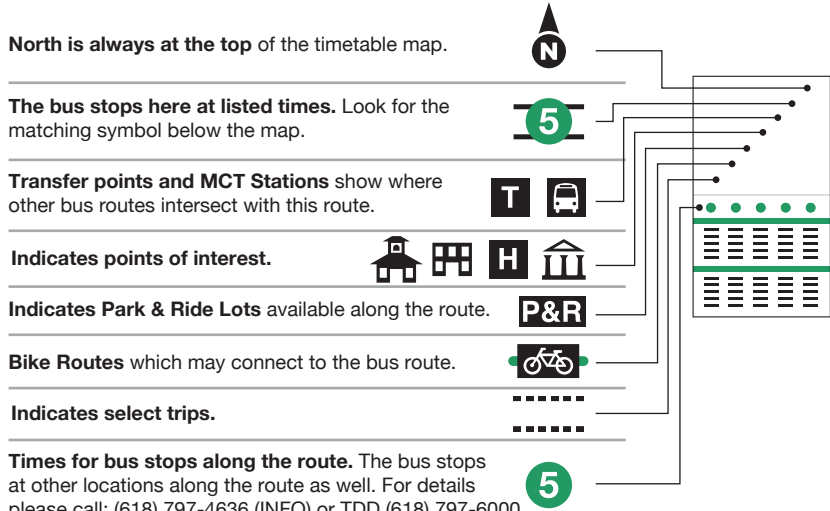

Instructions