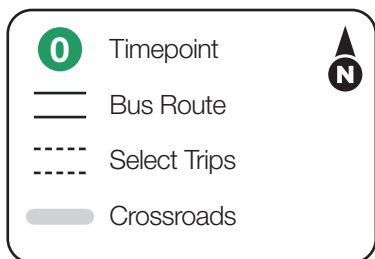

Route 18 – Collinsville Regional

Collinsville to Emerson Park Metrolink Station

1	2	3	4	5
BUS STARTS	Bus Leaves	Bus Leaves	Bus Leaves	BUS ENDS
Collinsville Station	St. Louis Rd & Boskydells	Black Lane	Collinsville Rd & 37th	Emerson Park Metrolink

Bus service to and from St. Clair County and St. Louis. Routes 1X, 5, 14X, 16X, 18, 20X

MCT Munny Express

Find the best seat at the Munny for every Friday evening performance.

MCT Trails

Experience the 135 miles of scenic trails that comprise the MCT Trails bikeway system. Visit www.mcttrails.org