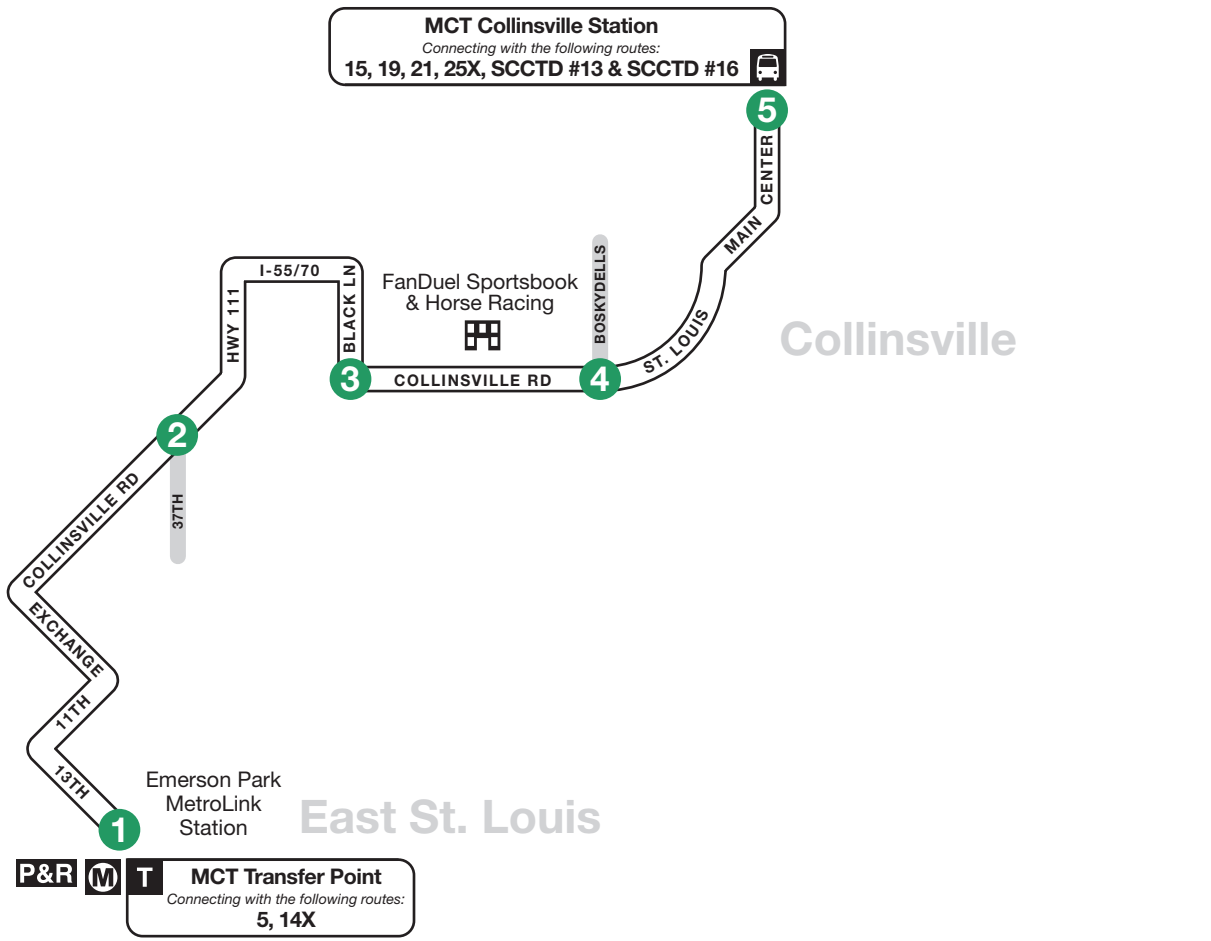

Route 18 – Collinsville Regional

Collinsville to Emerson Park Metrolink Station

1	2	3	4	5
BUS STARTS	Bus Leaves	Bus Leaves	Bus Leaves	BUS ENDS
Collinsville Station	St. Louis Rd & Boskydells	Black Lane	Collinsville Rd & 37th	Emerson Park Metrolink

Route 18 – Collinsville Regional

Emerson Park Metrolink Station to Collinsville

1

BUS STARTS

Emerson Park Metrolink Station

2

Bus Leaves

Collinsville Rd & 37th

Madison County Transit Services

MCT Local Routes

Bus service that begins and ends in Madison County. Routes 1, 2, 4, 6, 7, 8, 9, 10, 11, 12, 13, 13X, 15, 16, 17, 19, 20, 21, 22, 23, 24X, 25X

MCT Regional Routes