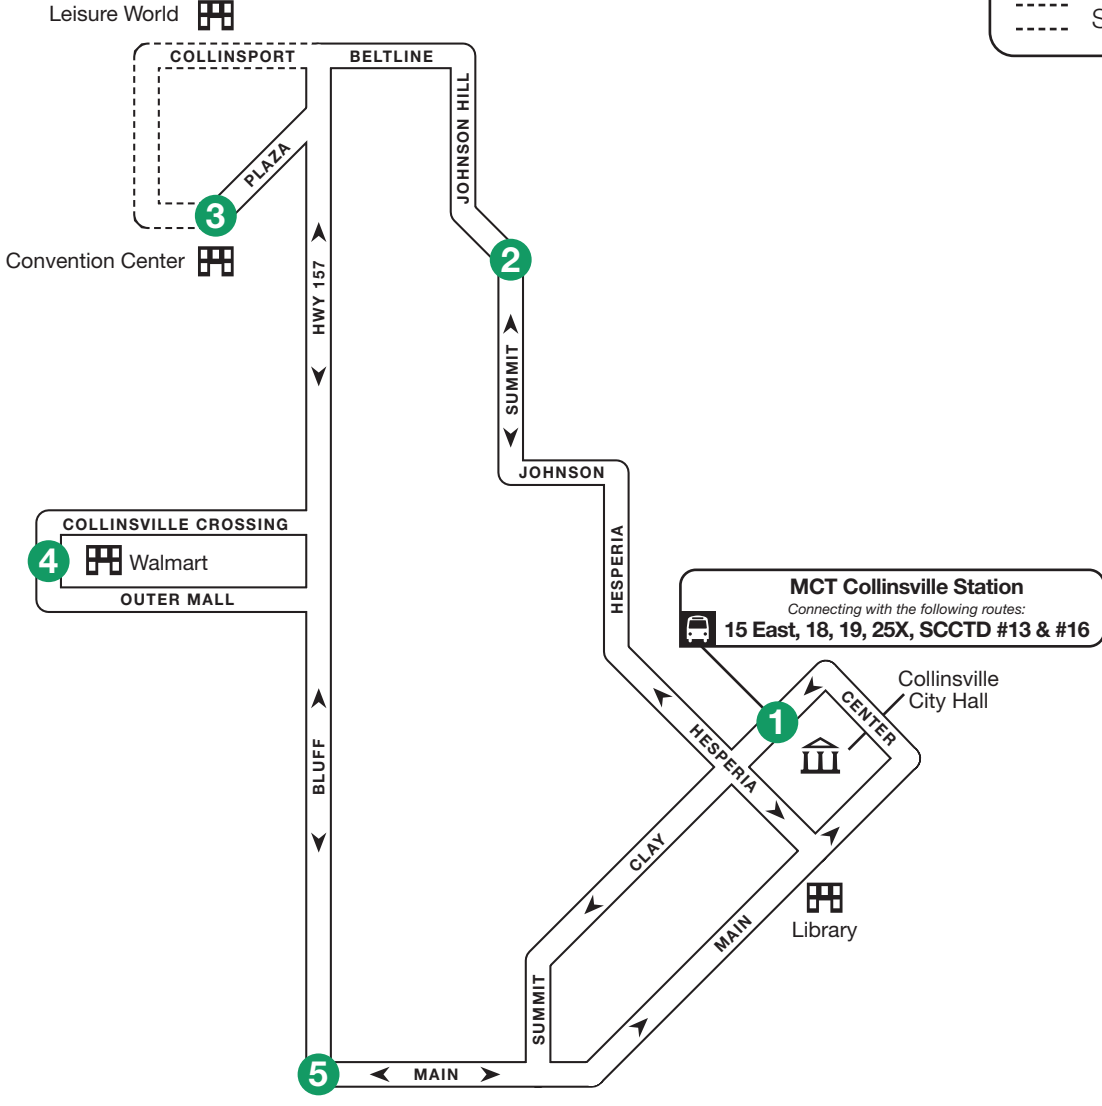

Por favor, tenga el cambio correcto. Se aceptan pases y boletos válidos de Metro.

Route 21 – West Collinsville Shuttle

Collinsville Station to Gateway Center

0 Timepoint
 Bus Route
 Select Trips

1	2	3	4	5	1	5	4	3	2	1
BUS STARTS	Bus Leaves	Bus Leaves	Bus Leaves	Bus Leaves	Bus Arrives	Bus Leaves	Bus Leaves	Bus Leaves	Bus Leaves	BUS ENDS
Collinsville Station	Johnson Hill & Summit	Gateway Convention Center	Walmart	Main & IL 157	Collinsville Station	Collinsville Station	Main & IL157	Walmart	Gateway Convention Center	Collinsville Station