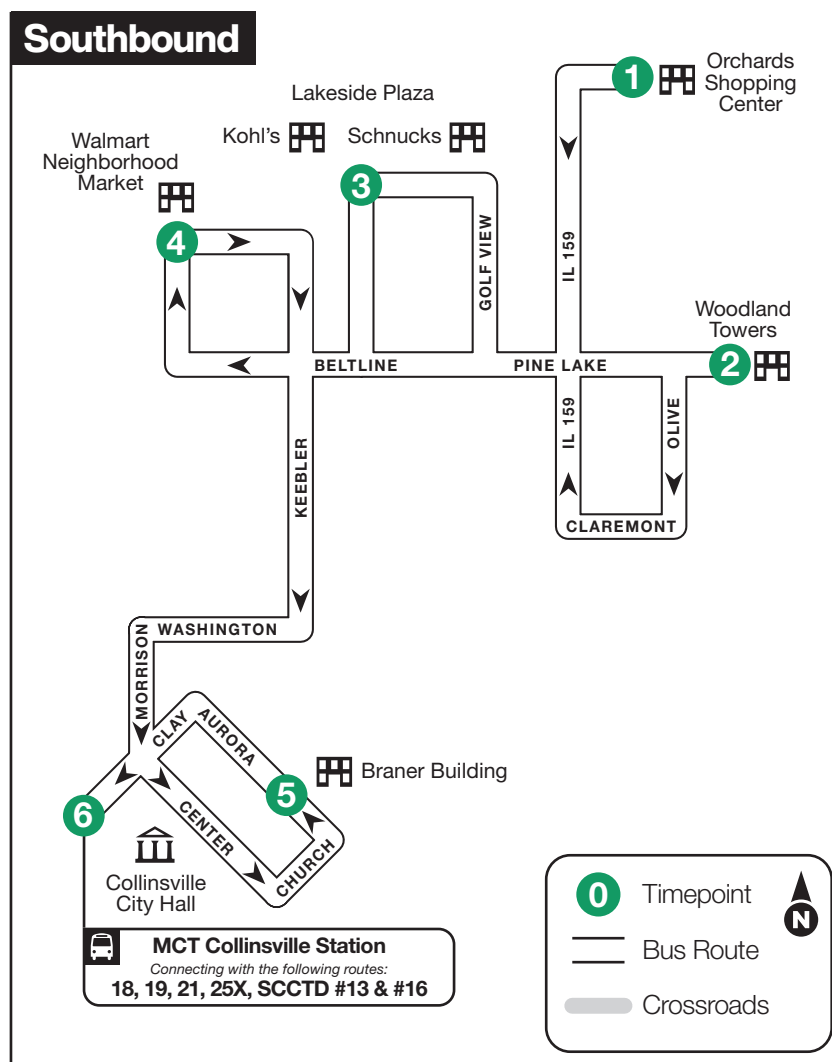

Route 15 – East Collinsville Shuttle

Northbound – Collinsville Station to Orchard Shopping Center

Southbound – Orchards Shopping Center to Collinsville Station

0 Timepoint

— Bus Route

— Crossroads

N

Northbound

1	2	3	4	5	6
BUS STARTS	Bus Leaves	Bus Leaves	Bus Leaves	Bus Leaves	Bus Leaves
Collinsville Station	Braner Building	Walmart Neighborhood Market	Lakeside Plaza	Woodland Towers	Orchards Shopping Center

MONDAY – FRIDAY

Southbound

1	2	3	4	5	6
Bus Leaves	Bus Leaves	Bus Leaves	Bus Leaves	Bus Leaves	BUS ENDS
Orchards Shopping Center	Woodland Towers	Lakeside Plaza	Walmart Neighborhood Market	Braner Building	Collinsville Station

15/21

Collinsville Shuttle

15 – East Collinsville

- Collinsville Station
- Woodland Towers
- Lakeside Plaza
- Walmart Neighborhood Market
- Braner Building
- Orchards Shopping Center
- 21 – West Collinsville**
- Collinsville Station
- Gateway Convention Center
- Walmart
- Collinsville Crossing