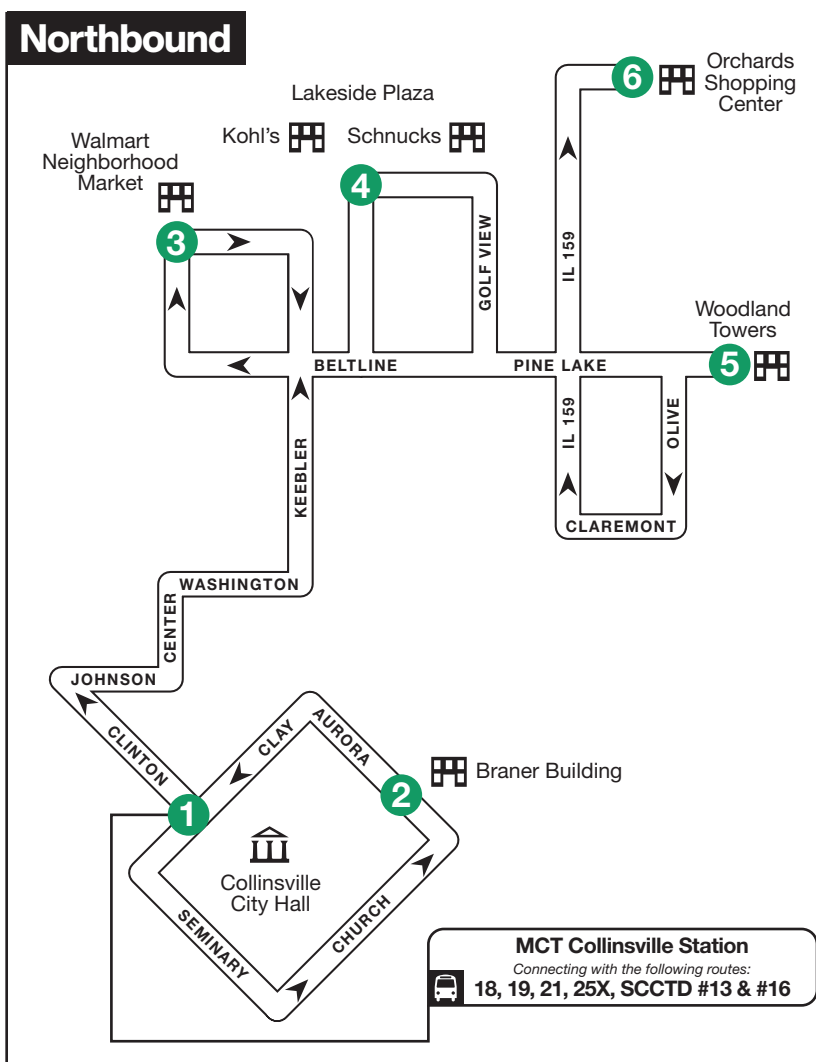

Route 15 – East Collinsville Shuttle

Northbound – Collinsville Station to Orchard Shopping Center

Southbound – Orchards Shopping Center to Collinsville Station

0 Timepoint

— Bus Route

— Crossroads

N

Northbound

Southbound

1	2	3	4	5	6
Bus Leaves	Bus Leaves	Bus Leaves	Bus Leaves	Bus Leaves	BUS ENDS
Orchards Shopping Center	Woodland Towers	Lakeside Plaza	Walmart Neighborhood Market	Braner Building	Collinsville Station

Madison County Transit Services

MCT Local Routes

Bus service that begins and ends in Madison County. Routes 1, 2, 4, 6, 7, 8, 9, 10, 11, 12, 13, 13X, 15, 16, 17, 19, 20, 21, 22, 23, 24X, 25X

MCT Regional Routes

15/21

Collinsville Shuttle

15 – East Collinsville

- Collinsville Station
- Woodland Towers
- Lakeside Plaza
- Walmart Neighborhood Market
- Braner Building
- Orchards Shopping Center
- 21 – West Collinsville**
- Collinsville Station
- Gateway Convention Center
- Walmart
- Collinsville Crossing