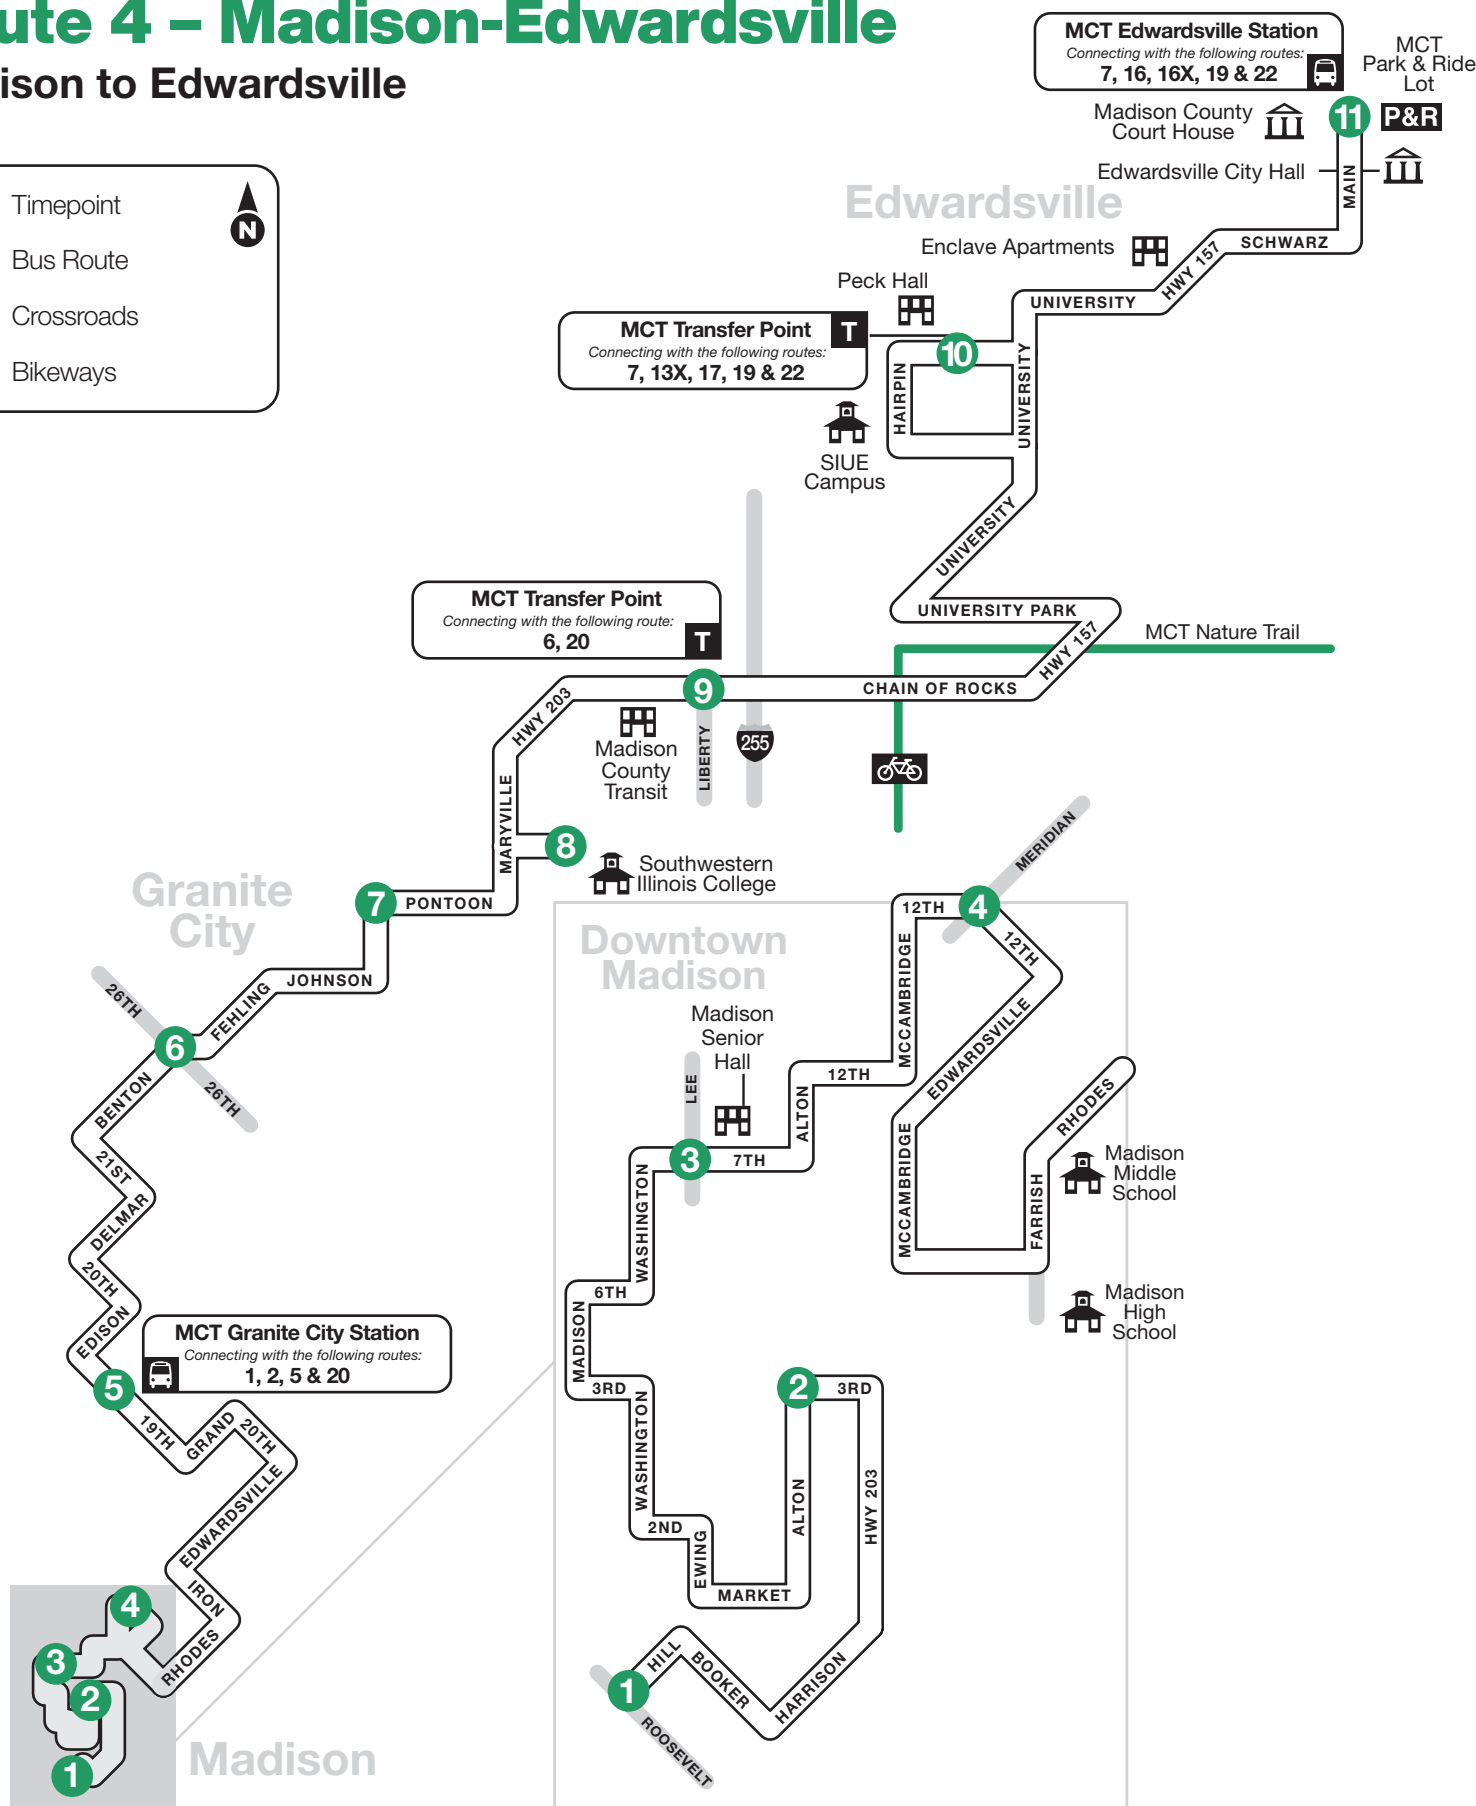

Route 4 - Madison-Edwardsville

Madison to Edwardsville

0 Timepoint

— Bus Route

— Crossroads

— Bikeways

1	2	3	4	5	6	7	8	9	10	11
BUS STARTS	Bus Leaves	Bus Leaves	Bus Leaves	Bus Arrives / Bus Leaves	Bus Leaves	Bus Leaves	Bus Leaves	Bus Leaves	Bus Leaves	BUS ENDS
Hill & Roosevelt	3rd & Alton Ave	7th & Lee	12th & Meridian	Granite City Station / Granite City Station	Benton & 26th	Johnson & Pontoon	SWIC	Liberty & Chain of Rocks	SIUE Peck Hall	Edwardsville Station

Instructions

North is always at the top of the timetable map.

The bus stops here at listed times. Look for the matching symbol below the map.

Transfer points and MCT Stations show where other bus routes intersect with this route.

Madison County Transit Services

MCT Local Routes

Bus service that begins and ends in Madison County. Routes 1, 2, 4, 6, 7, 8, 9, 10, 11, 12, 13, 13X, 15, 16, 17, 19, 20, 21, 22, 23, 24X, 25X

MCT Regional Routes

Timetable & Map

Madison-Edwardsville

- Madison
- Madison Middle School
- Madison High School
- Granite City
- Granite City Station
- Southwestern Illinois College
- Pontoon Beach
- Liberty & Chain of Rocks
- Edwardsville
- Edwardsville Station
- SIUE