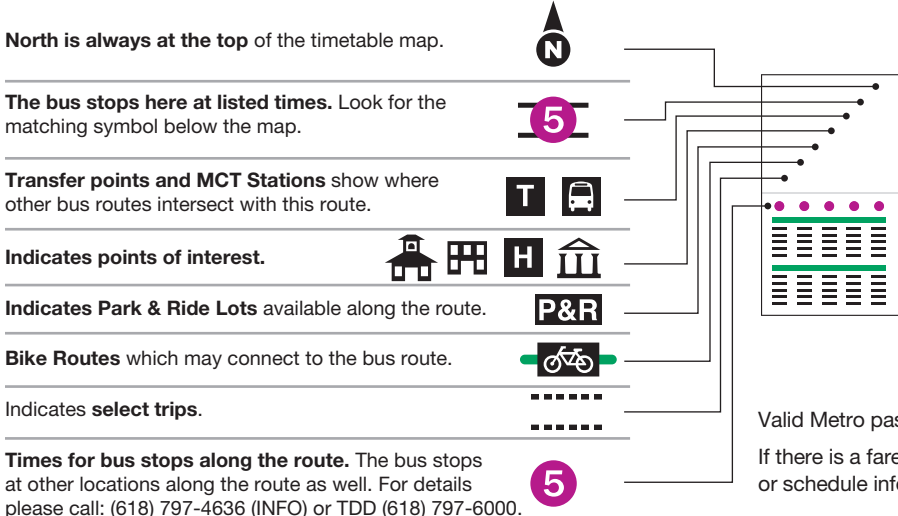

Instructions

Cash Fares	Adult	Seniors¹ Disabled² Children under 5	Seniors³ Disabled⁴ Children 5-12	Passes		
	MCT Shuttle	$1.50	FREE		$0.75	2-HR Zone $2
MCT Cross County	$2.00	FREE	$1.00	2-HR Regional $3		
MCT Regional	$3.00	FREE	$1.50	Express Round Trip $5		
MCT Express	$3.50	FREE	$1.75	Local Monthly $50