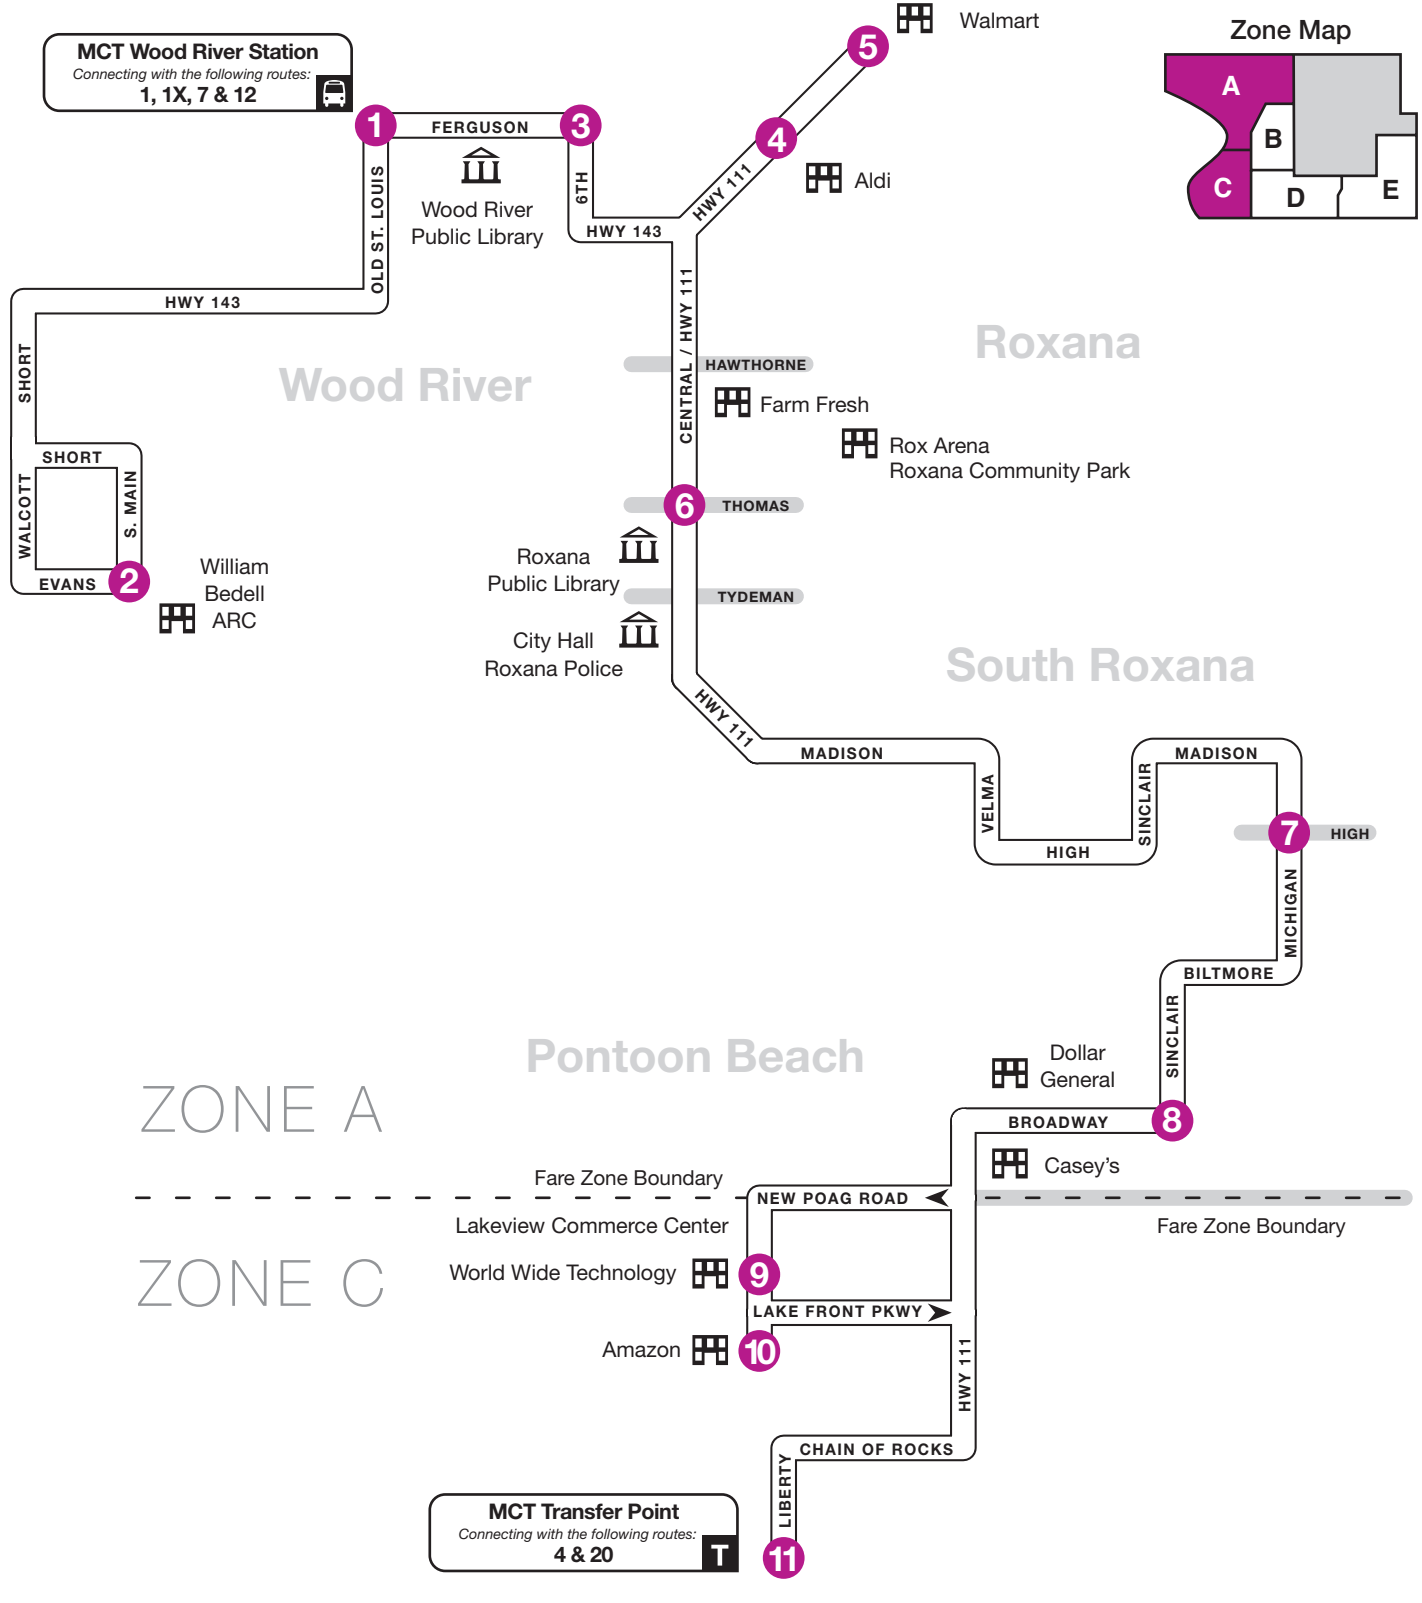

Route 6 – Roxana-Pontoon Beach

WOOD RIVER STATION TO PONTOON BEACH

1	2	3	4	5	6	7	8	9	10	11
BUS STARTS	Bus Leaves	Bus Leaves	Bus Leaves	Bus Leaves	Bus Leaves	Bus Leaves	Bus Leaves	Bus Leaves	Bus Leaves	BUS ENDS
Wood River Station	S. Main & Evans	Ferguson & 6th	Wood River Aldi	Wood River Walmart	Central & Thomas	Michigan & High	Sinclair & Broadway	World Wide Tech	Amazon Lakeview	Liberty & Chain of Rocks

6

DESIGNATED STOPS ONLY

6

MAY 7 2017

- Roxana—Pontoon Beach**
- Pontoon Beach**
- Dial
- Lakeview Commerce Center
- Roxana**
- Farm Fresh
- Roxana Public Library
- South Roxana**
- Casey's
- Dollar General
- Wood River**
- Walmart
- Wood River Station
- William Bedell ARC
- Aldi