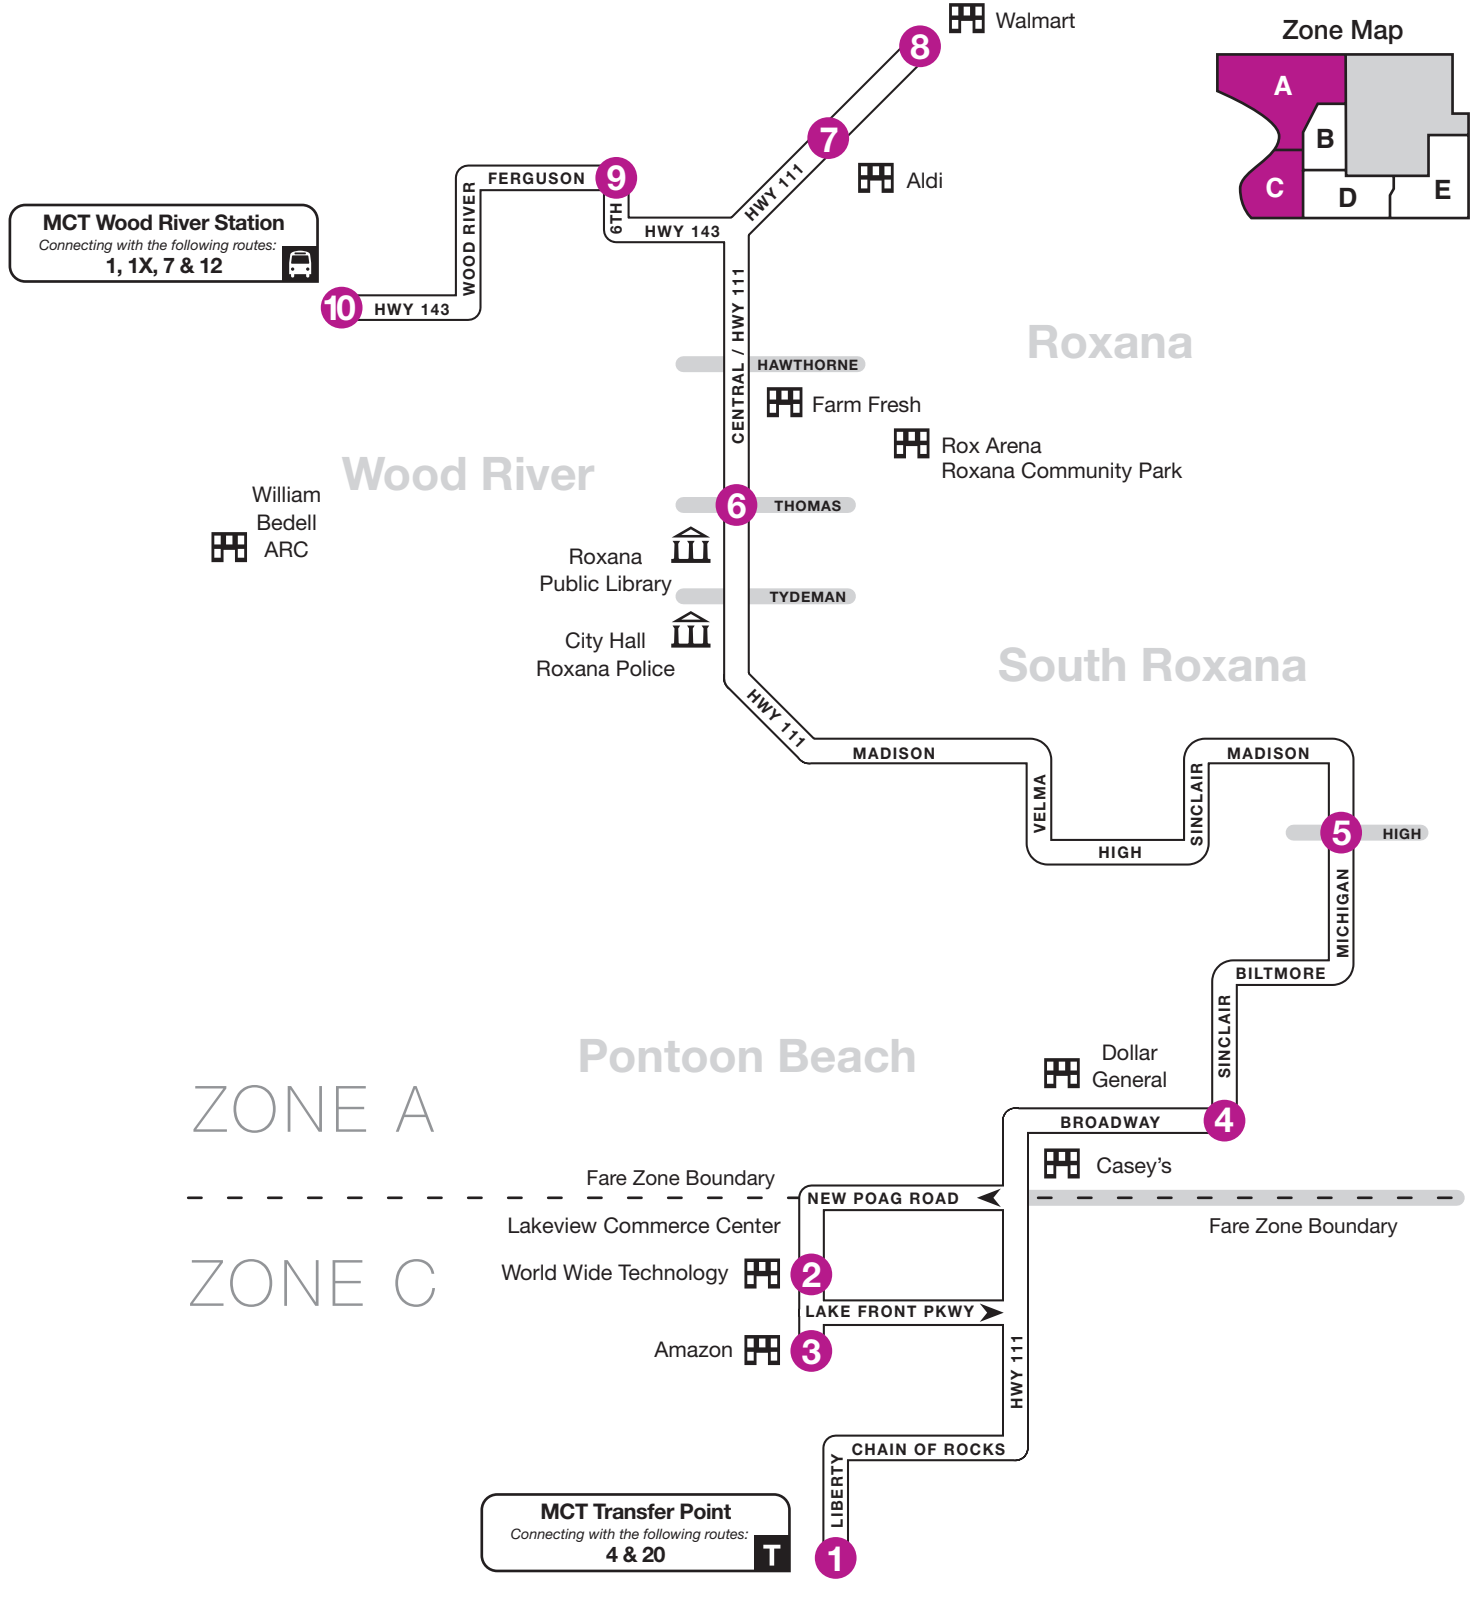

Route 6 – Roxana-Pontoon Beach

PONTOON BEACH TO WOOD RIVER STATION

1	2	3	4	5	6	7	8	9	10
BUS STARTS	Bus Leaves	Bus Leaves	Bus Leaves	Bus Leaves	Bus Leaves	Bus Leaves	Bus Leaves	Bus Leaves	BUS ENDS
Liberty & Chain of Rocks	World Wide Tech	Amazon Lakeview	Sinclair & Broadway	Michigan & High	Central & Thomas	Wood River Aldi	Wood River Walmart	Ferguson & 6th	Wood River Station

Route 6 – Roxana-Pontoon Beach

WOOD RIVER STATION TO PONTOON BEACH

1	2	3	4	5	6	7	8	9	10	11
BUS STARTS	Bus Leaves	Bus Leaves	Bus Leaves	Bus Leaves	Bus Leaves	Bus Leaves	Bus Leaves	Bus Leaves	Bus Leaves	BUS ENDS
Wood River Station	S. Main & Evans	Ferguson & 6th	Wood River Aldi	Wood River Walmart	Central & Thomas	Michigan & High	Sinclair & Broadway	World Wide Tech	Amazon Lakeview	Liberty & Chain of Rocks

6

DESIGNATED STOPS ONLY

6

MAY 7 2017

- Roxana—Pontoon Beach**
- Pontoon Beach**
- Dial
- Lakeview Commerce Center
- Roxana**
- Farm Fresh
- Roxana Public Library
- South Roxana**
- Casey's
- Dollar General
- Wood River**
- Walmart
- Wood River Station
- William Bedell ARC
- Aldi