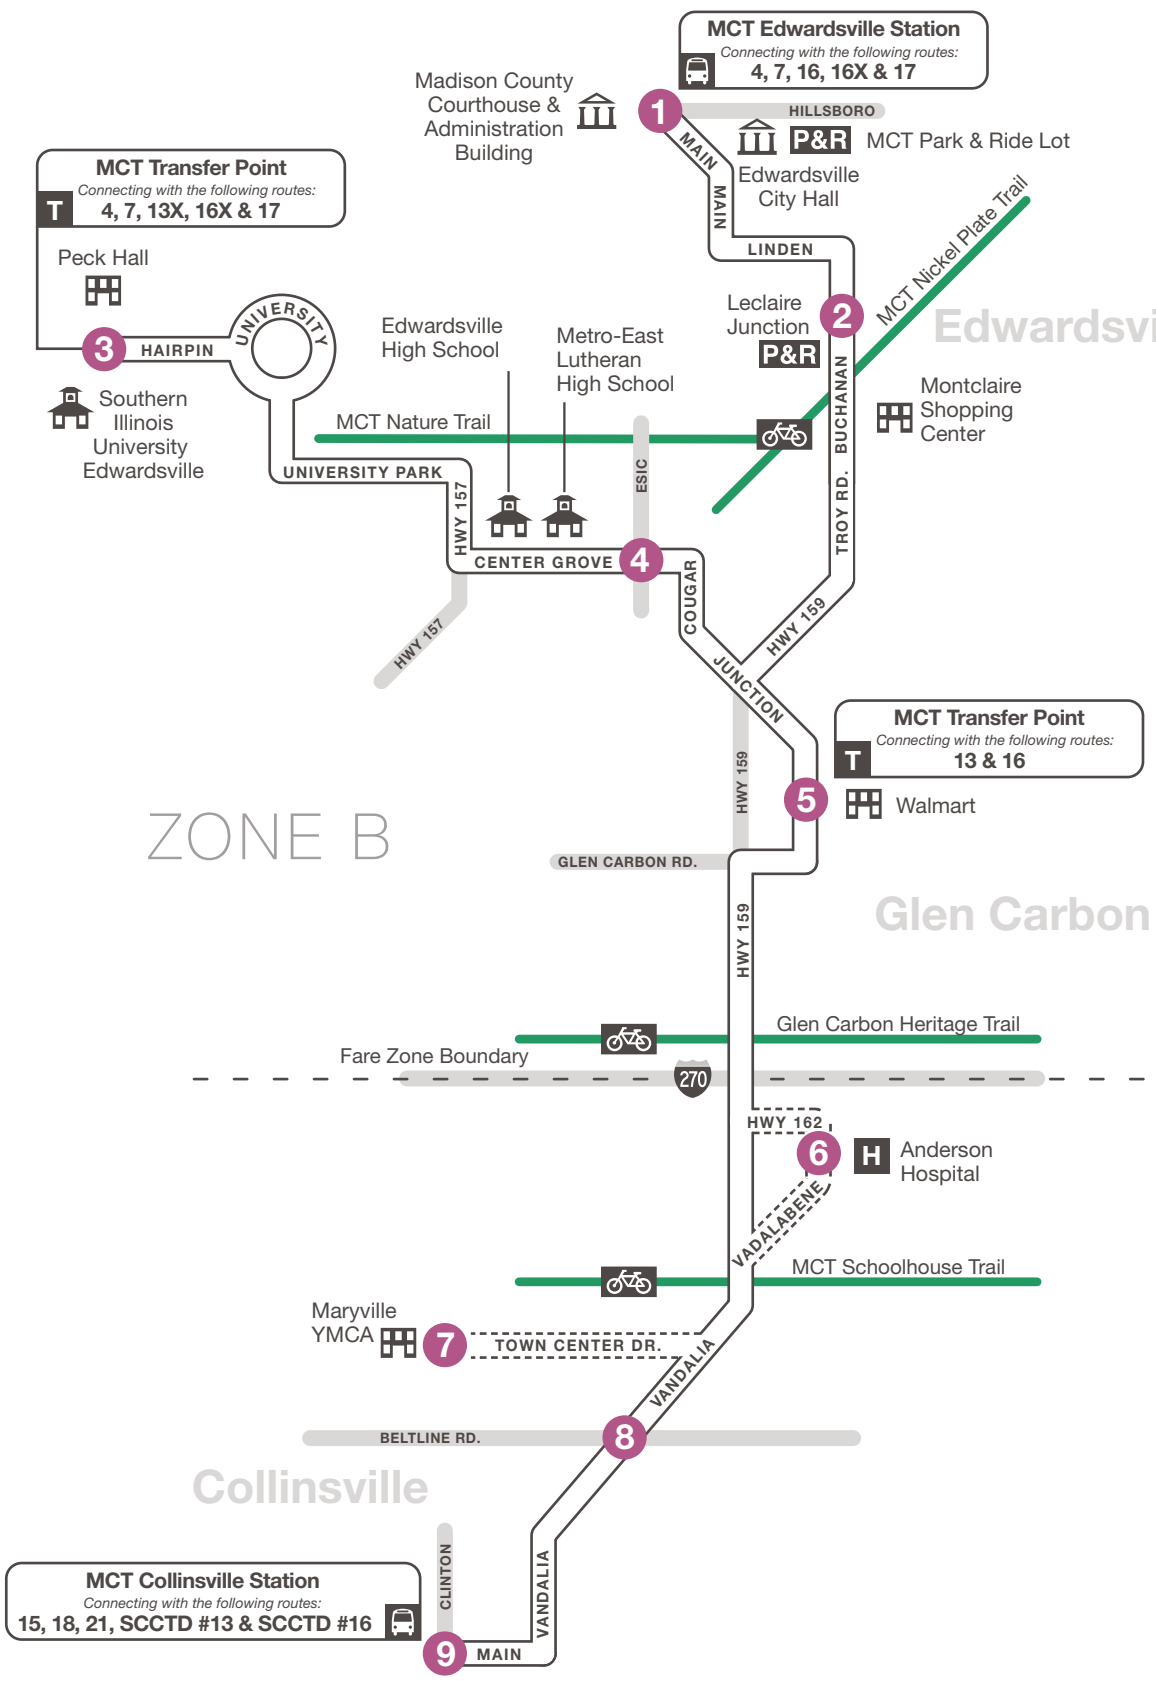

Route 19 – Edwardsville-Collinsville

EDWARDSVILLE TO COLLINSVILLE

0 Timepoint
— Bus Route
- - - Select Trips
█ Crossroads
█ Bikeways

1	2	3	4	5	6	7	8	9
BUS STARTS Edwardsville Station	Bus Leaves LeClaire Junction	Bus Leaves SIUE Peck Hall	Bus Leaves Center Grove & Esic	Bus Leaves Walmart	Bus Leaves Anderson Hospital	Bus Leaves Maryville YMCA	Bus Leaves Vandalia & Beltline	BUS ENDS Collinsville Station

MONDAY – FRIDAY

AM	1	2	3	4	5	6	7	8	9
—	—	—	—	—	4:29	—	—	4:43	4:50
—	—	—	—	—	4:59	—	—	5:13	5:20
—	—	—	—	—	5:29	5:37	—	5:47	5:54
—	—	—	—	—	5:59	—	—	6:13	6:20
6:15	6:18	—	—	—	6:25	6:33	—	6:43	6:50
—	—	6:45	6:52	—	6:59	—	—	7:13	7:20
7:15	7:18	—	—	—	7:25	7:33	—	7:43	7:50
—	—	7:45	7:52	—	7:59	—	—	8:13	8:20
8:15	8:18	—	—	—	8:25	8:33	—	8:43	8:50
—	—	8:45	8:52	—	8:59	—	—	9:13	9:20
9:15	9:18	—	—	—	9:25	9:33	—	9:43	9:50
—	—	9:45	9:52	—	9:59	—	—	10:13	10:20
10:15	10:18	—	—	—	10:25	10:33	—	10:43	10:50
—	—	10:45	10:52	—	10:59	—	—	11:13	11:20
11:15	11:18	—	—	—	11:25	11:33	—	11:43	11:50
PM	—	—	—	—	11:59	—	—	12:13	12:20
—	—	12:45	12:52	—	12:59	—	—	1:13	1:20
1:15	1:18	—	—	—	1:25	1:33	—	1:43	1:50
—	—	1:45	1:52	—	1:59	—	—	2:13	2:20
2:15	2:18	—	—	—	2:25	2:33	—	2:43	2:50
—	—	2:45	2:52	—	2:59	—	3:11	3:17	3:24
3:15	3:18	—	—	—	3:25	3:33	—	3:43	3:50
—	—	3:45	3:52	—	3:59	—	—	4:13	4:20
4:15	4:18	—	—	—	4:25	4:33	—	4:43	4:50
—	—	4:45	4:52	—	4:59	—	—	5:13	5:20
5:15	5:18	—	—	—	5:25	5:33	—	5:43	5:50
—	—	5:45	5:52	—	5:59	—	—	6:13	6:20
6:15	6:18	—	—	—	6:25	6:33	—	6:43	6:50
7:15	7:18	—	—	—	7:25	7:33	—	7:43	7:50
8:20	8:23	—	—	—	8:30	8:38	—	8:45	8:52
9:20	9:23	—	—	—	9:30	9:38	—	9:45	9:52
10:15	10:18	—	—	—	10:25	10:33	—	10:43	10:50
11:15	11:18	—	—	—	11:25	11:33	—	11:43	11:50

SATURDAY

AM	1	2	3	4	5	6	7	8	9
6:15	6:18	—	—	—	6:25	6:33	—	6:43	6:50
—	—	6:45	6:52	—	6:59	—	—	7:13	7:20
7:15	7:18	—	—	—	7:25	7:33	—	7:43	7:50
—	—	7:45	7:52	—	7:59	—	—	8:13	8:20
8:15	8:18	—	—	—	8:25	8:33	—	8:43	8:50
—	—	8:45	8:52	—	8:59	—	—	9:13	9:20
9:15	9:18	—	—	—	9:25	9:33	—	9:43	9:50
—	—	9:45	9:52	—	9:59	—	—	10:13	10:20
10:15	10:18	—	—	—	10:25	10:33	—	10:43	10:50
—	—	10:45	10:52	—	10:59	—	—	11:13	11:20
11:15	11:18	—	—	—	11:25	11:33	—	11:43	11:50
PM	—	—	—	—	11:59	—	—	12:13	12:20
—	—	12:45	12:52	—	12:59	—	—	1:13	1:20
1:15	1:18	—	—	—	1:25	1:33	—	1:43	1:50
—	—	1:45	1:52	—	1:59	—	—	2:13	2:20
2:15	2:18	—	—	—	2:25	2:33	—	2:43	2:50
—	—	2:45	2:52	—	2:59	—	—	3:13	3:20
3:15	3:18	—	—	—	3:25	3:33	—	3:43	3:50
—	—	3:45	3:52	—	3:59	—	—	4:13	4:20
4:15	4:18	—	—	—	4:25	4:33	—	4:43	4:50
—	—	4:45	4:52	—	4:59	—	—	5:13	5:20
5:15	5:18	—	—	—	5:25	5:33	—	5:43	5:50
6:15	6:18	—	—	—	6:25	6:33	—	6:43	6:50
7:15	7:18	—	—	—	7:25	7:33	—	7:43	7:50
8:15	8:18	—	—	—	8:25	8:33	—	8:43	8:50
9:15	9:18	—	—	—	9:25	9:33	—	9:43	9:50
10:15	10:18	—	—	—	10:25	10:33	—	10:43	10:50
11:15	11:18	—	—	—	11:25	11:33	—	11:43	11:50

SUNDAY