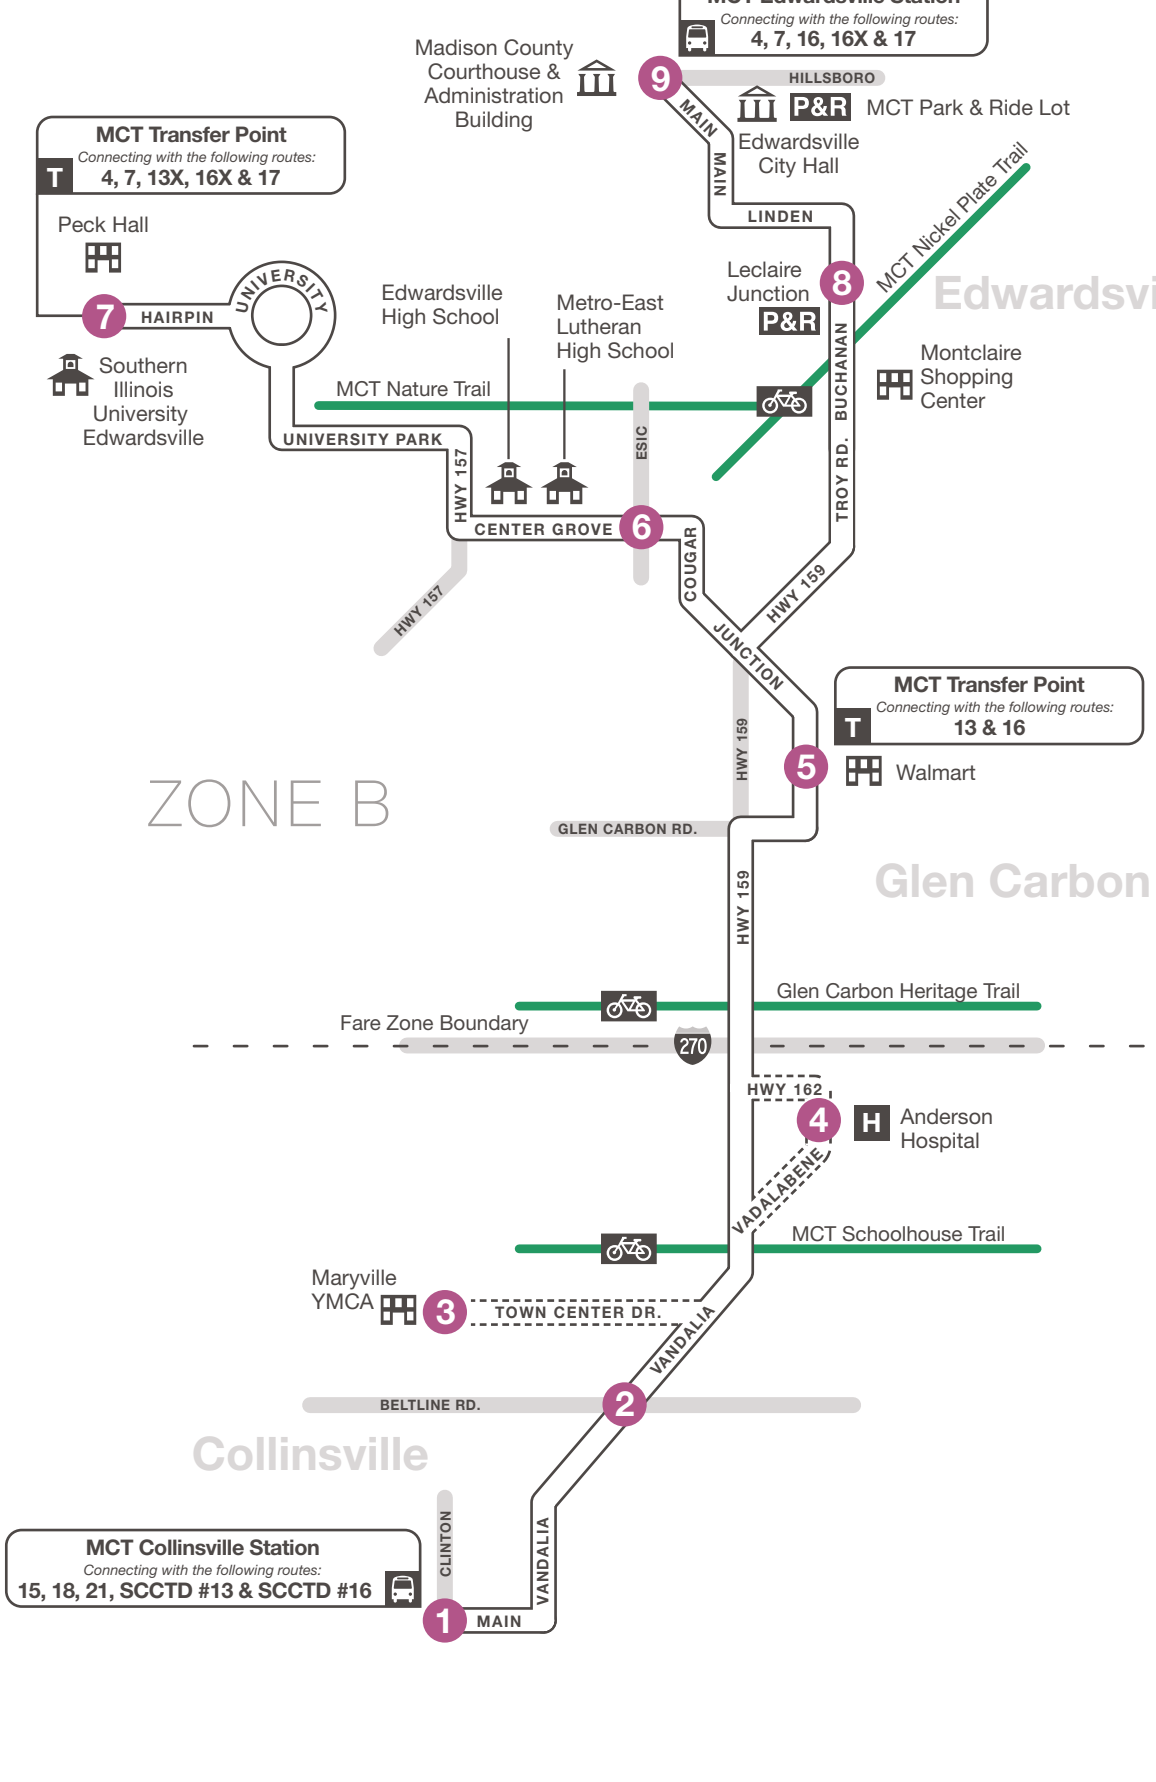

Route 19 – Edwardsville-Collinsville

COLLINSVILLE TO EDWARDSVILLE

0 Timepoint
 — Bus Route
 - - - Select Trips
 █ Crossroads
 █ Bikeways

1	2	3	4	5	6	7	8	9
BUS STARTS	Bus Leaves	Bus Leaves	Bus Leaves	Bus Leaves	Bus Leaves	BUS ENDS	Bus Leaves	BUS ENDS
Collinsville Station	Vandalia & Beltline	Maryville YMCA	Anderson Hospital	Walmart	Center Grove & Esic	SIUE Peck Hall	Leclaire Junction	Edwardsville Station

Instructions

North is always at the top of the timetable map.

The bus stops here at listed times. Look for the matching symbol below the map.

Transfer points and MCT Stations show where other bus routes intersect with this route.

Route 19 – Edwardsville-Collinsville

EDWARDSVILLE TO COLLINSVILLE

0 Timepoint
 — Bus Route
 - - - Select Trips
 █ Crossroads
 █ Bikeways

1	2	3	4	5	6	7	8	9
BUS STARTS Edwardsville Station	Bus Leaves LeClaire Junction	Bus Leaves SIUE Peck Hall	Bus Leaves Center Grove & Esic	Bus Leaves Walmart	Bus Leaves Anderson Hospital	Bus Leaves Maryville YMCA	Bus Leaves Vandalia & Beltline	BUS ENDS Collinsville Station

19

DESIGNATED STOPS ONLY

MAY 6 2018

Edwardsville-Collinsville

- Collinsville**
Downtown Collinsville
Collinsville Station
- Maryville**
Anderson Hospital
Maryville YMCA
- Glen Carbon**
Walmart
- Edwardsville**
159 Shopping Centers
Edwardsville Station
LeClaire Junction
Edwardsville Crossing
Downtown Edwardsville
SIUE