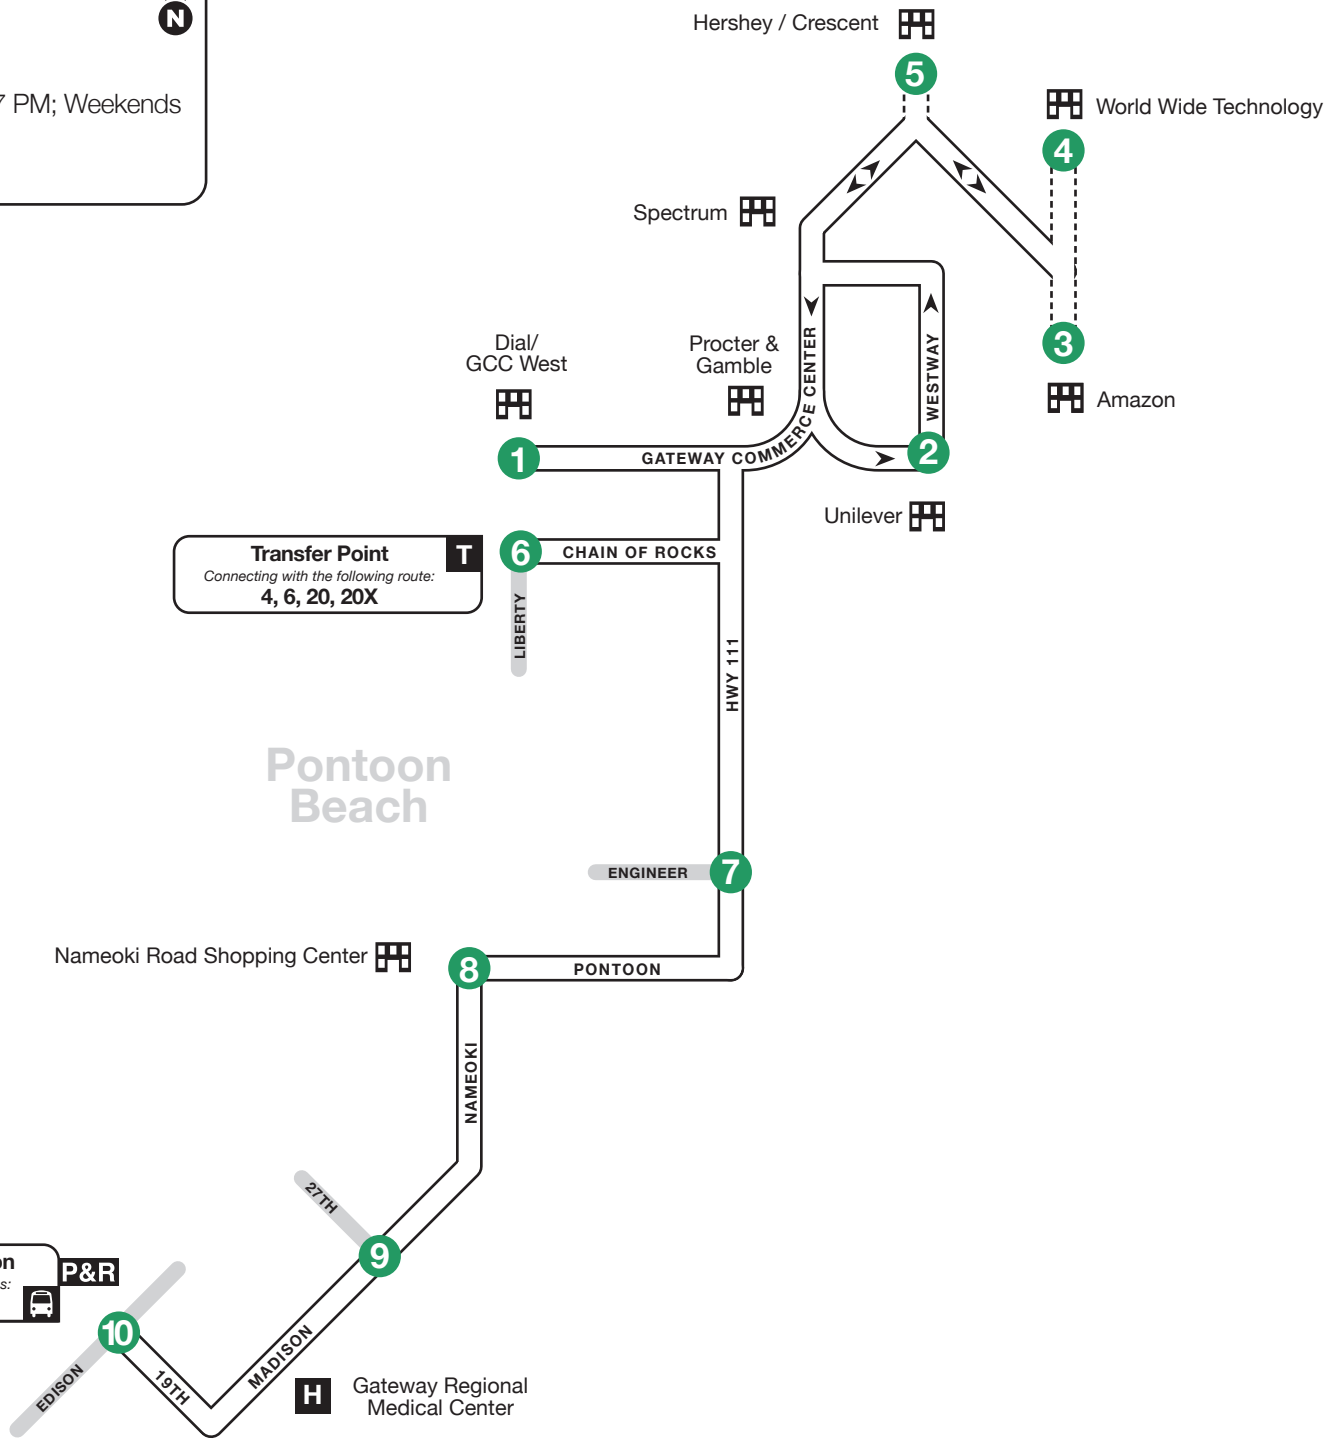

Route 20 – Granite City-Pontoon Beach Shuttle

Pontoon Beach to Granite City

0 Timepoint
 — Bus Route
 - - - Weekdays after 7 PM; Weekends
 ▬ Crossroads

Transfer Point
 Connecting with the following route:
 4, 6, 20, 20X

MCT Granite City Station
 Connecting with the following routes:
 1, 2, 4, 5

1	2	3	4	5	6	7	8	9	10
BUS STARTS	Bus Leaves	Bus Leaves	Bus Leaves	Bus Leaves	Bus Arrives	Bus Leaves	Bus Leaves	Bus Leaves	BUS ENDS
Dial	Unilever	Amazon GCC	World Wide Technology	Hershey	Liberty & Chain of Rocks	Liberty & Chain of Rocks	IL 111 & Engineer	Nameoki & Pontoon	Granite City Station

Madison County Transit Services

MCT Local Routes

Bus service that begins and ends in Madison County, Routes 1, 2, 4, 6, 7, 8, 9, 10, 11, 12, 13, 13X, 15, 16, 17, 19, 20, 21, 22

MCT Regional Routes

Bus service to and from St. Clair County and St. Louis, Routes 1X, 5, 14X, 16X, 18, 20X

Funding provided in whole or in part by the Illinois Department of Transportation.

20 Granite City-Pontoon Beach Shuttle

- Pontoon Beach
- Gateway Commerce Center
- Liberty & Chain of Rocks
- Granite City
- Nameoki Road Shopping Centers
- Gateway Regional Medical Center
- Granite City Station