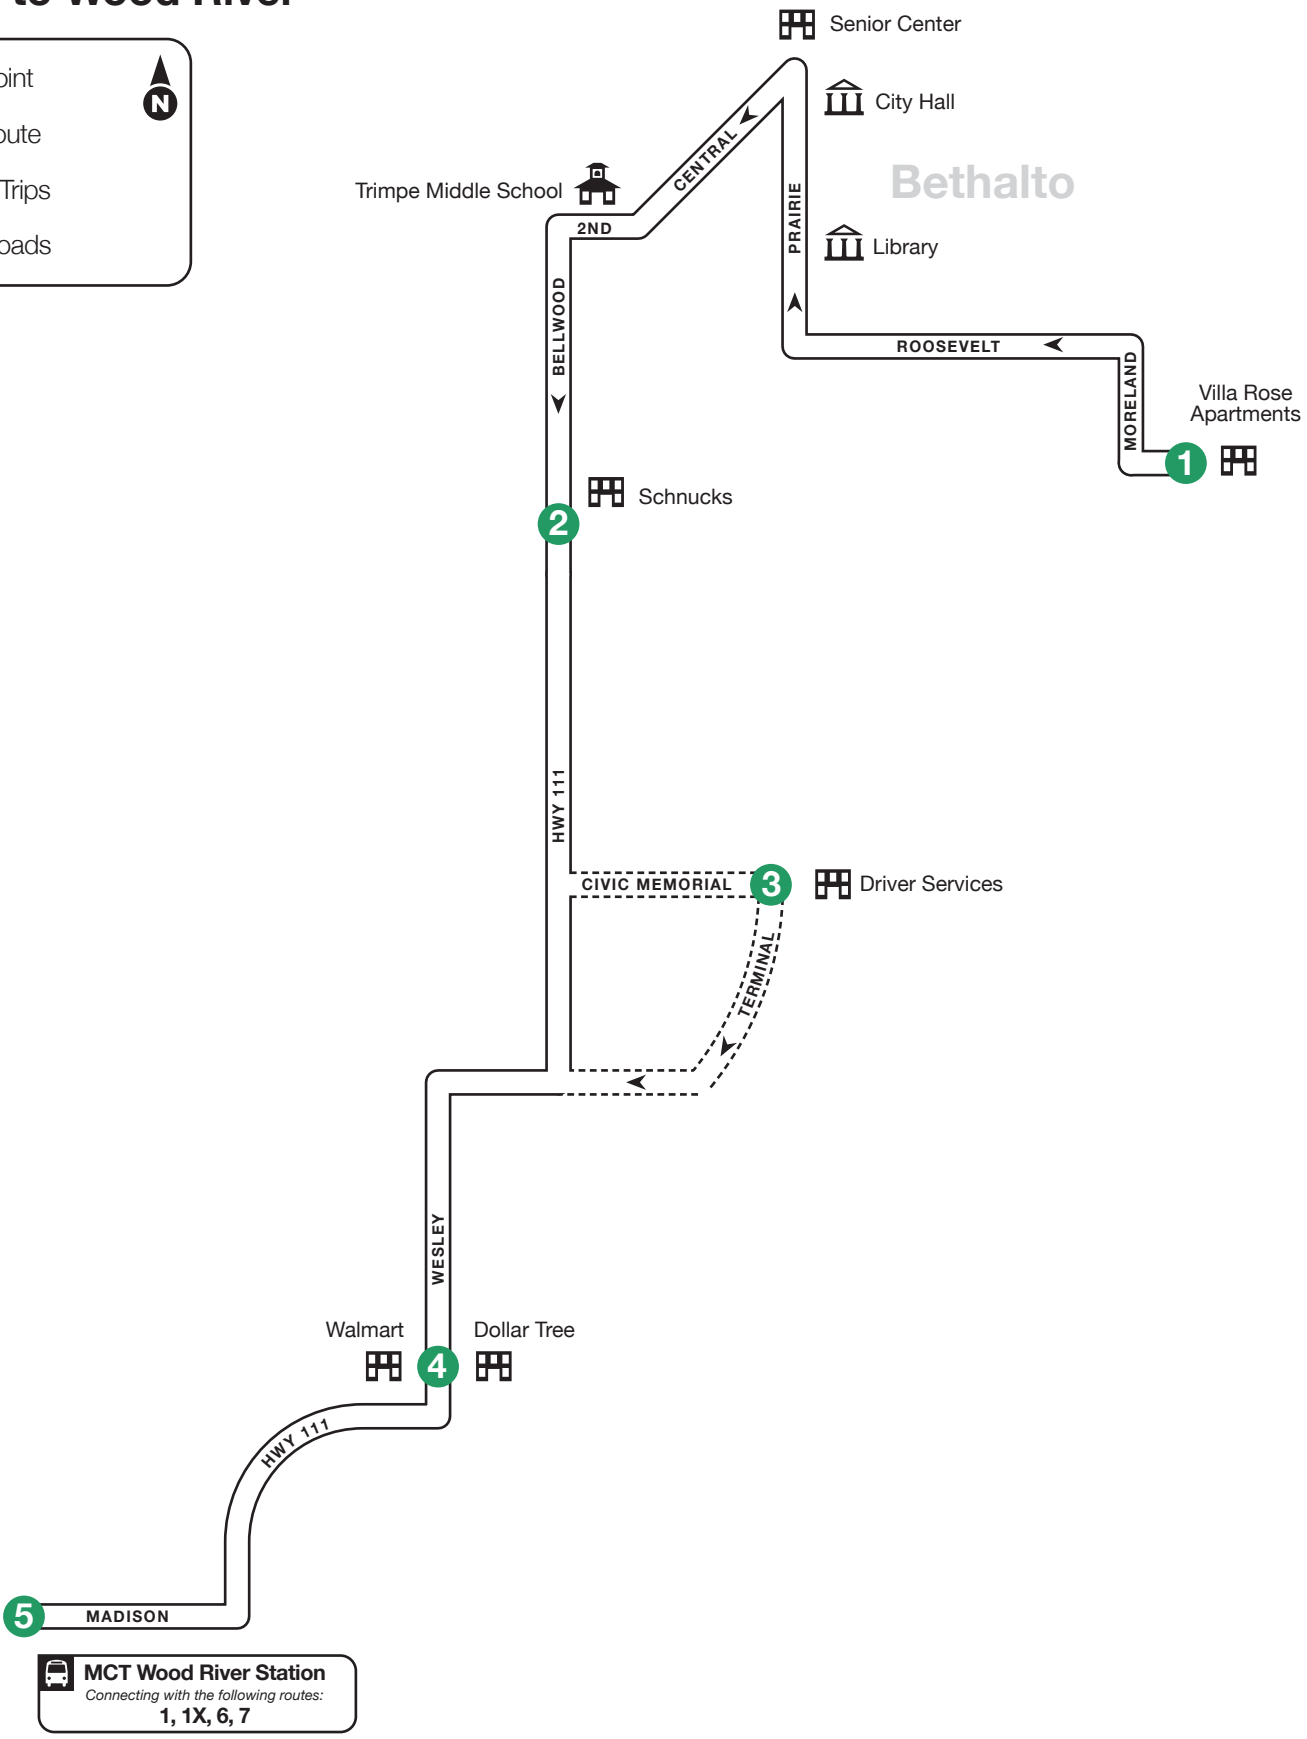

Por favor, tenga el cambio correcto. Se aceptan pases y boletos válidos de Metro.

Route 12 – Bethalto Shuttle

Bethalto to Wood River

1 BUS STARTS	2 Bus Leaves	3 Bus Leaves	4 Bus Leaves	5 BUS ENDS
Villa Rose Apartments	Bellwood at Schnucks Entrance	Driver Services	Walmart	Wood River Station

12

Bethalto Shuttle

- Bethalto
- Driver Services
- Schnucks
- Villa Rose Apartments
- Bethalto Library

- Wood River
- Wood River Station
- Walmart
- Wood River Library