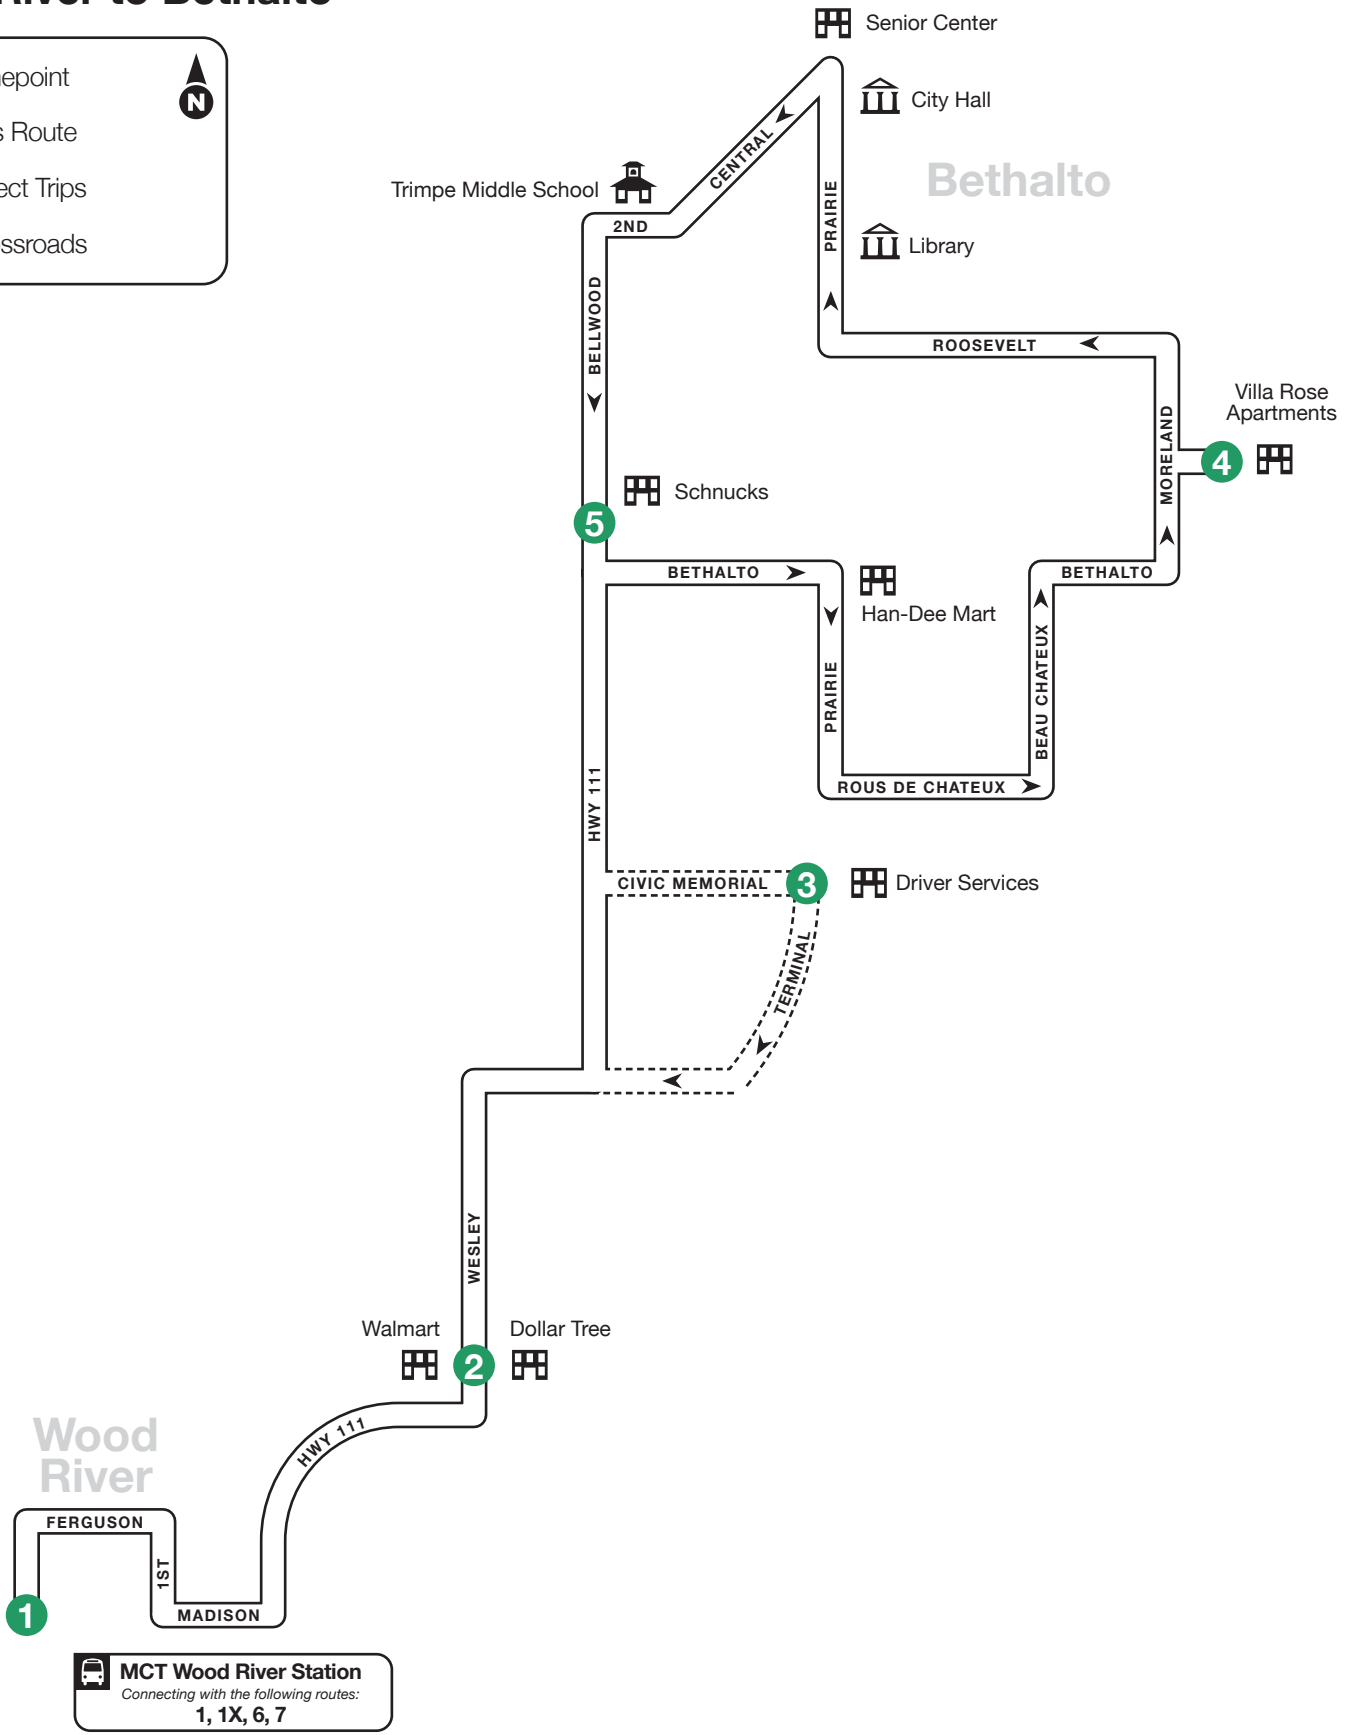

Route 12 – Bethalto Shuttle

Wood River to Bethalto

0 Timepoint

— Bus Route

- - - Select Trips

█ Crossroads

MCT Wood River Station
Connecting with the following routes:
1, 1X, 6, 7

	1 BUS STARTS Wood River Station	2 Bus Leaves Walmart	3 Bus Leaves Driver Services	4 Bus Leaves Villa Rose Apartments	5 BUS ENDS Bellwood at Schnucks Entrance
MONDAY – SATURDAY					
AM	7:18	7:29	—	7:42	7:49
	8:18	8:29	—	8:42	8:49
	9:18	9:29	9:36	9:44	9:51
	10:18	10:29	—	10:42	10:49
	11:18	11:29	—	11:42	11:49
PM	12:18	12:29	—	12:42	12:49
	1:18	1:29	—	1:42	1:49
	2:18	2:29	—	2:42	2:49
	3:18	3:29	—	3:42	3:49
	4:18	4:29	—	4:42	4:49
Monday – Friday Only	5:18	5:29	—	5:42	5:49
	6:18	6:29	—	6:42	6:49

Instructions

North is always at the top of the timetable map.

The bus stops here at listed times. Look for the matching symbol below the map.

Transfer points and MCT Stations show where other bus routes intersect with this route.

Madison County Transit Services

MCT Local Routes

Bus service that begins and ends in Madison County. Routes 1, 2, 4, 6, 7, 8, 9, 10, 11, 12, 13, 13X, 15, 16, 17, 19, 20, 21, 22

MCT Regional Routes

Bus service to and from St. Clair County and St. Louis. Routes 1X, 5, 14X, 16X, 18, 20X

12

Bethalto Shuttle

- Bethalto
- Driver Services
- Schnucks
- Villa Rose Apartments
- Bethalto Library

- Wood River
- Wood River Station
- Walmart
- Wood River Library