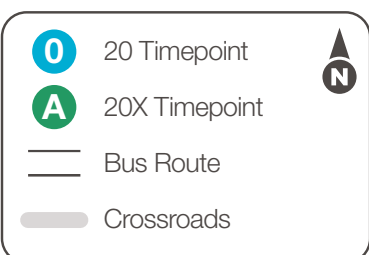

Route 20 – Granite City-Pontoon Beach Shuttle

PONTOON BEACH TO GRANITE CITY

Route 20X – Gateway Commerce Center Express

PONTOON BEACH TO EMERSON PARK METROLINK

Express Fare
$3.50 each way