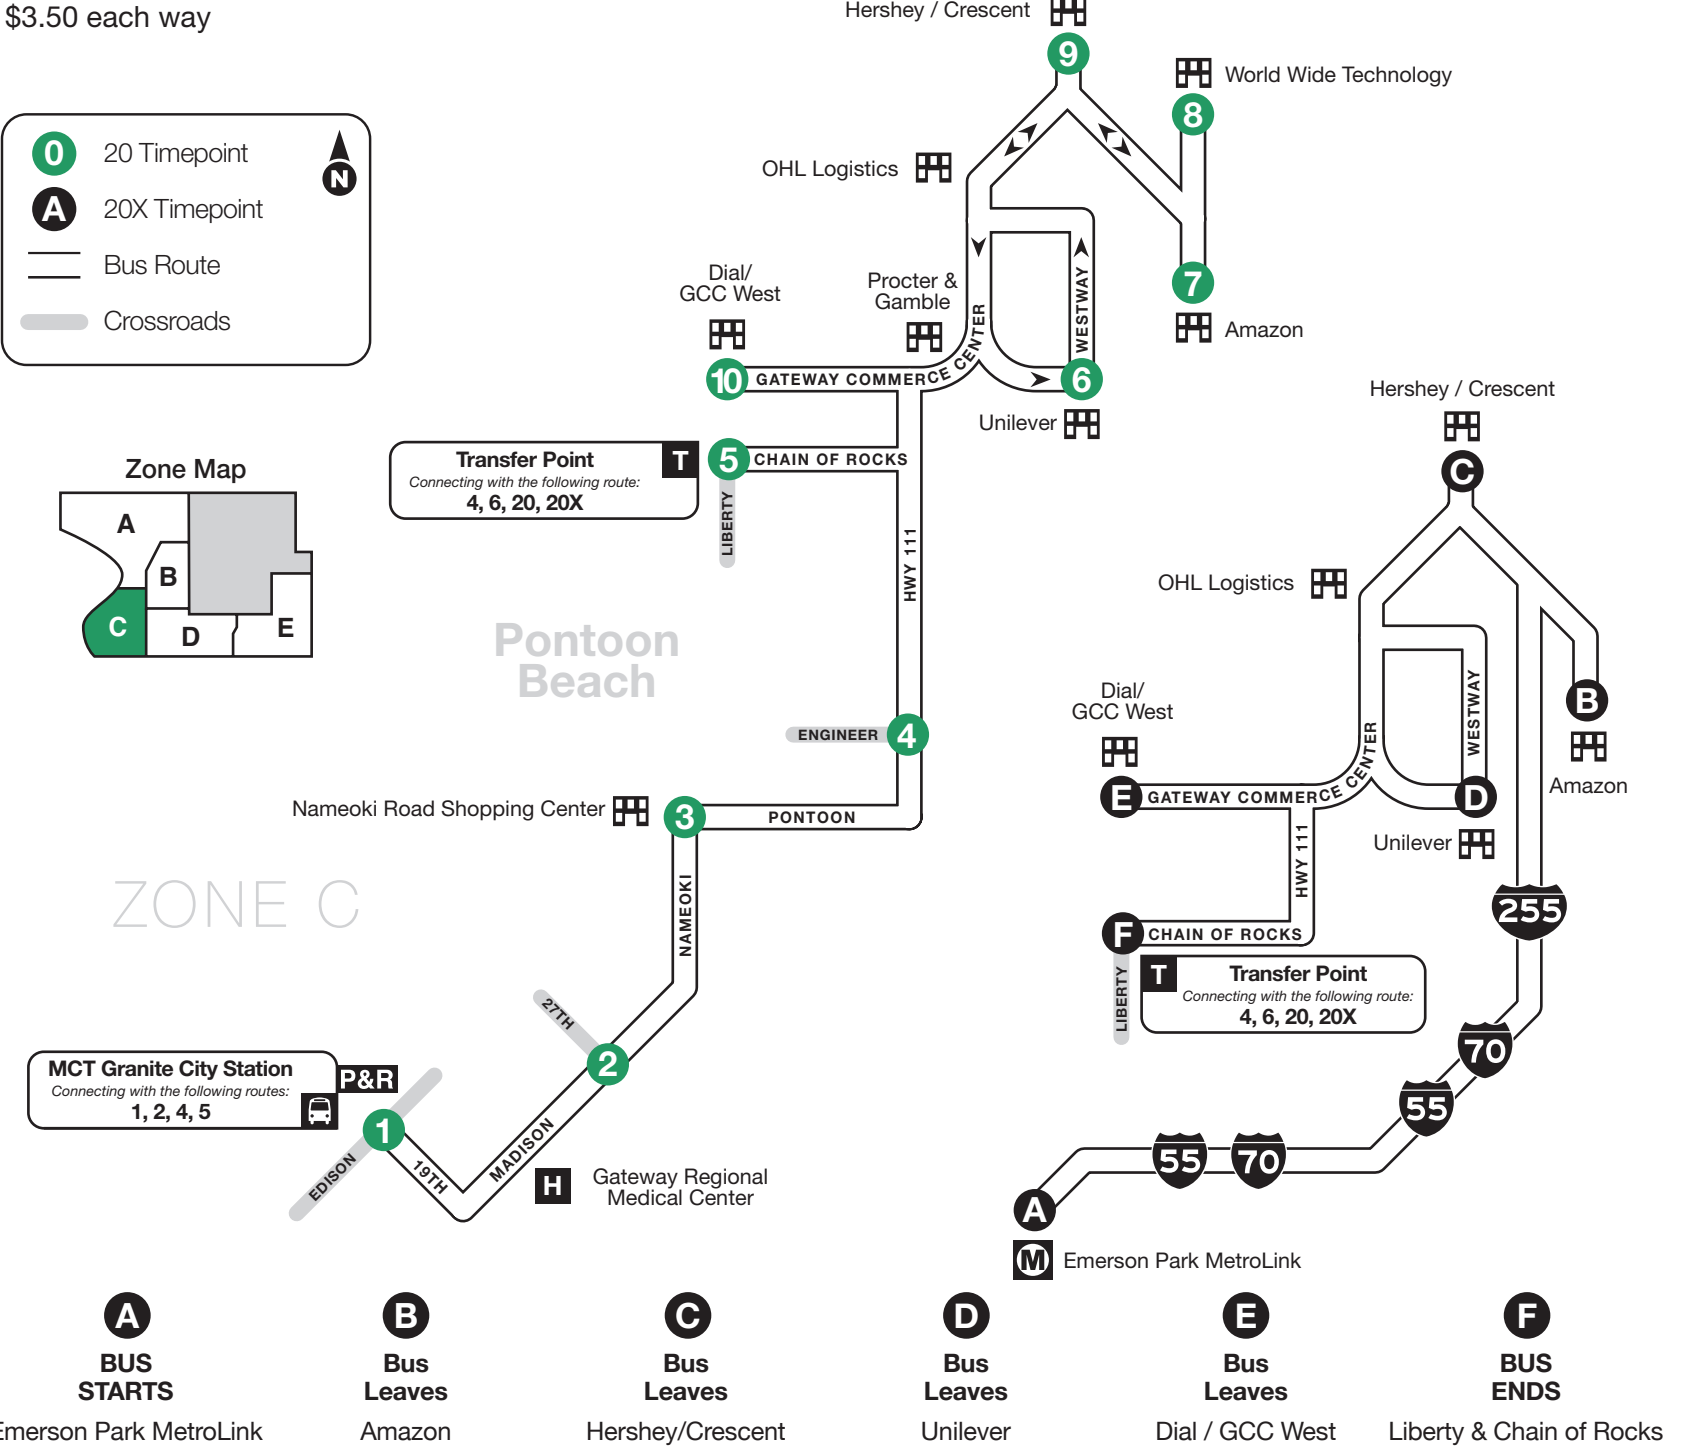

Route 20 – Granite City-Pontoon Beach Shuttle

GRANITE CITY TO PONTOON BEACH

Route 20X – Gateway Commerce Center Express

EMERSON PARK METROLINK PONTOON BEACH

Express Fare

\$3.50 each way

20X GATEWAY COMMERCE CENTER EXPRESS MONDAY – FRIDAY

Route 20 – Granite City-Pontoon Beach Shuttle

PONTOON BEACH TO GRANITE CITY

Route 20X – Gateway Commerce Center Express

PONTOON BEACH TO EMERSON PARK METROLINK

Express Fare

\$3.50 each way

20X GATEWAY COMMERCE CENTER EXPRESS TUESDAY – FRIDAY

Funding provided in whole or in part by the Illinois Department of Transportation.

Timetable & Map

20 Granite City—
 Pontoon Beach Shuttle

Pontoon Beach
 Gateway Commerce Center
 Liberty & Chain of Rocks

Granite City
 Nameoki Road Shopping Centers
 Gateway Regional Medical Center
 Granite City Station

20X GCC Express

East St. Louis
 Emerson Park Metrolink

Pontoon Beach
 Gateway Commerce Center
 Liberty & Chain of Rocks