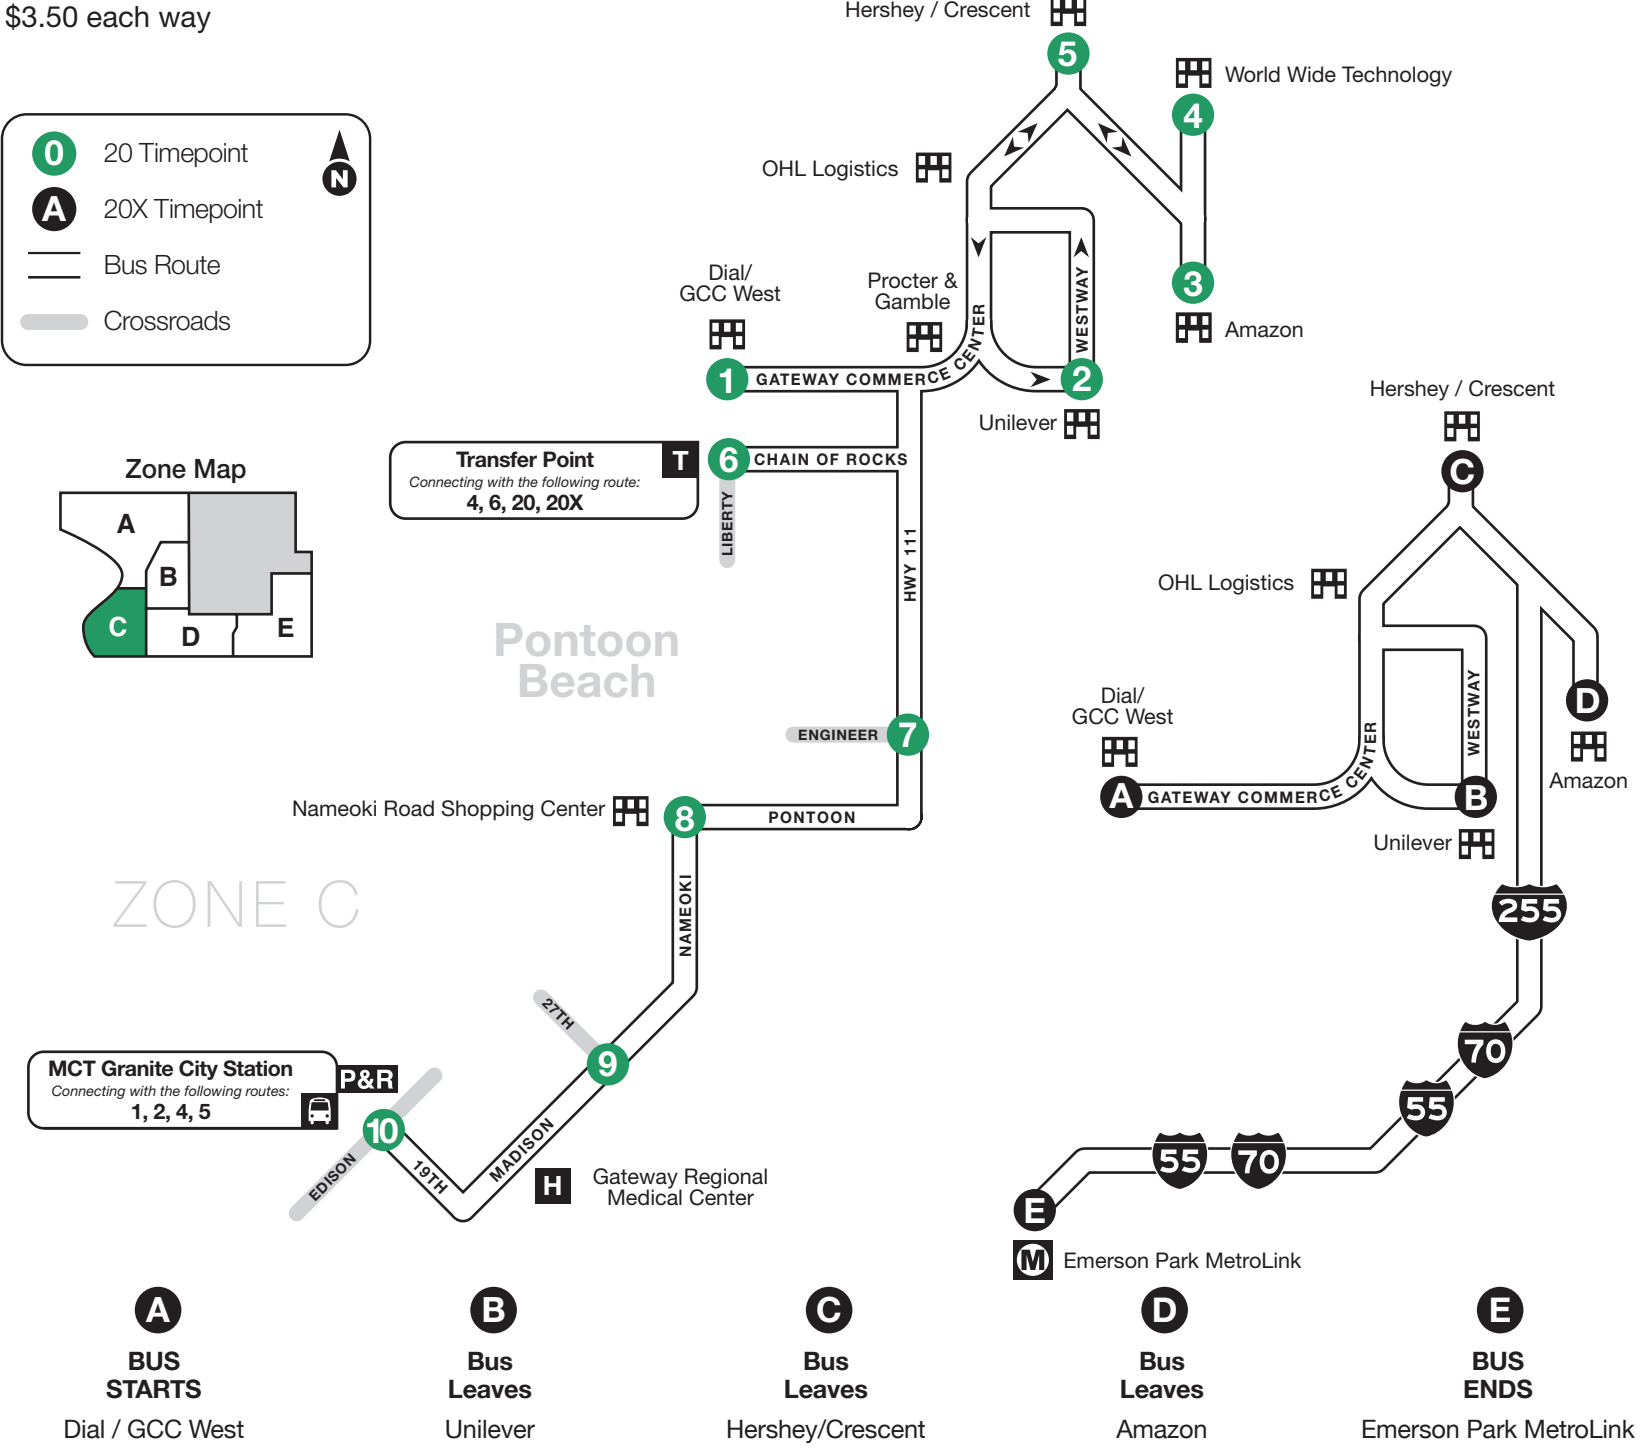

Route 20 – Granite City-Pontoon Beach Shuttle

GRANITE CITY TO PONTOON BEACH

Route 20X – Gateway Commerce Center Express

EMERSON PARK METROLINK PONTOON BEACH

Express Fare

\$3.50 each way

20X GATEWAY COMMERCE CENTER EXPRESS MONDAY – FRIDAY

Route 20 – Granite City-Pontoon Beach Shuttle

PONTOON BEACH TO GRANITE CITY

Route 20X – Gateway Commerce Center Express

PONTOON BEACH TO EMERSON PARK METROLINK

Express Fare

\$3.50 each way

20X GATEWAY COMMERCE CENTER EXPRESS TUESDAY – FRIDAY

Funding provided in whole or in part by the Illinois Department of Transportation.

Timetable & Map

20 Granite City—
 Pontoon Beach Shuttle

Pontoon Beach
 Gateway Commerce Center
 Liberty & Chain of Rocks

Granite City
 Nameoki Road Shopping Centers
 Gateway Regional Medical Center
 Granite City Station

20X GCC Express

East St. Louis
 Emerson Park Metrolink

Pontoon Beach
 Gateway Commerce Center
 Liberty & Chain of Rocks