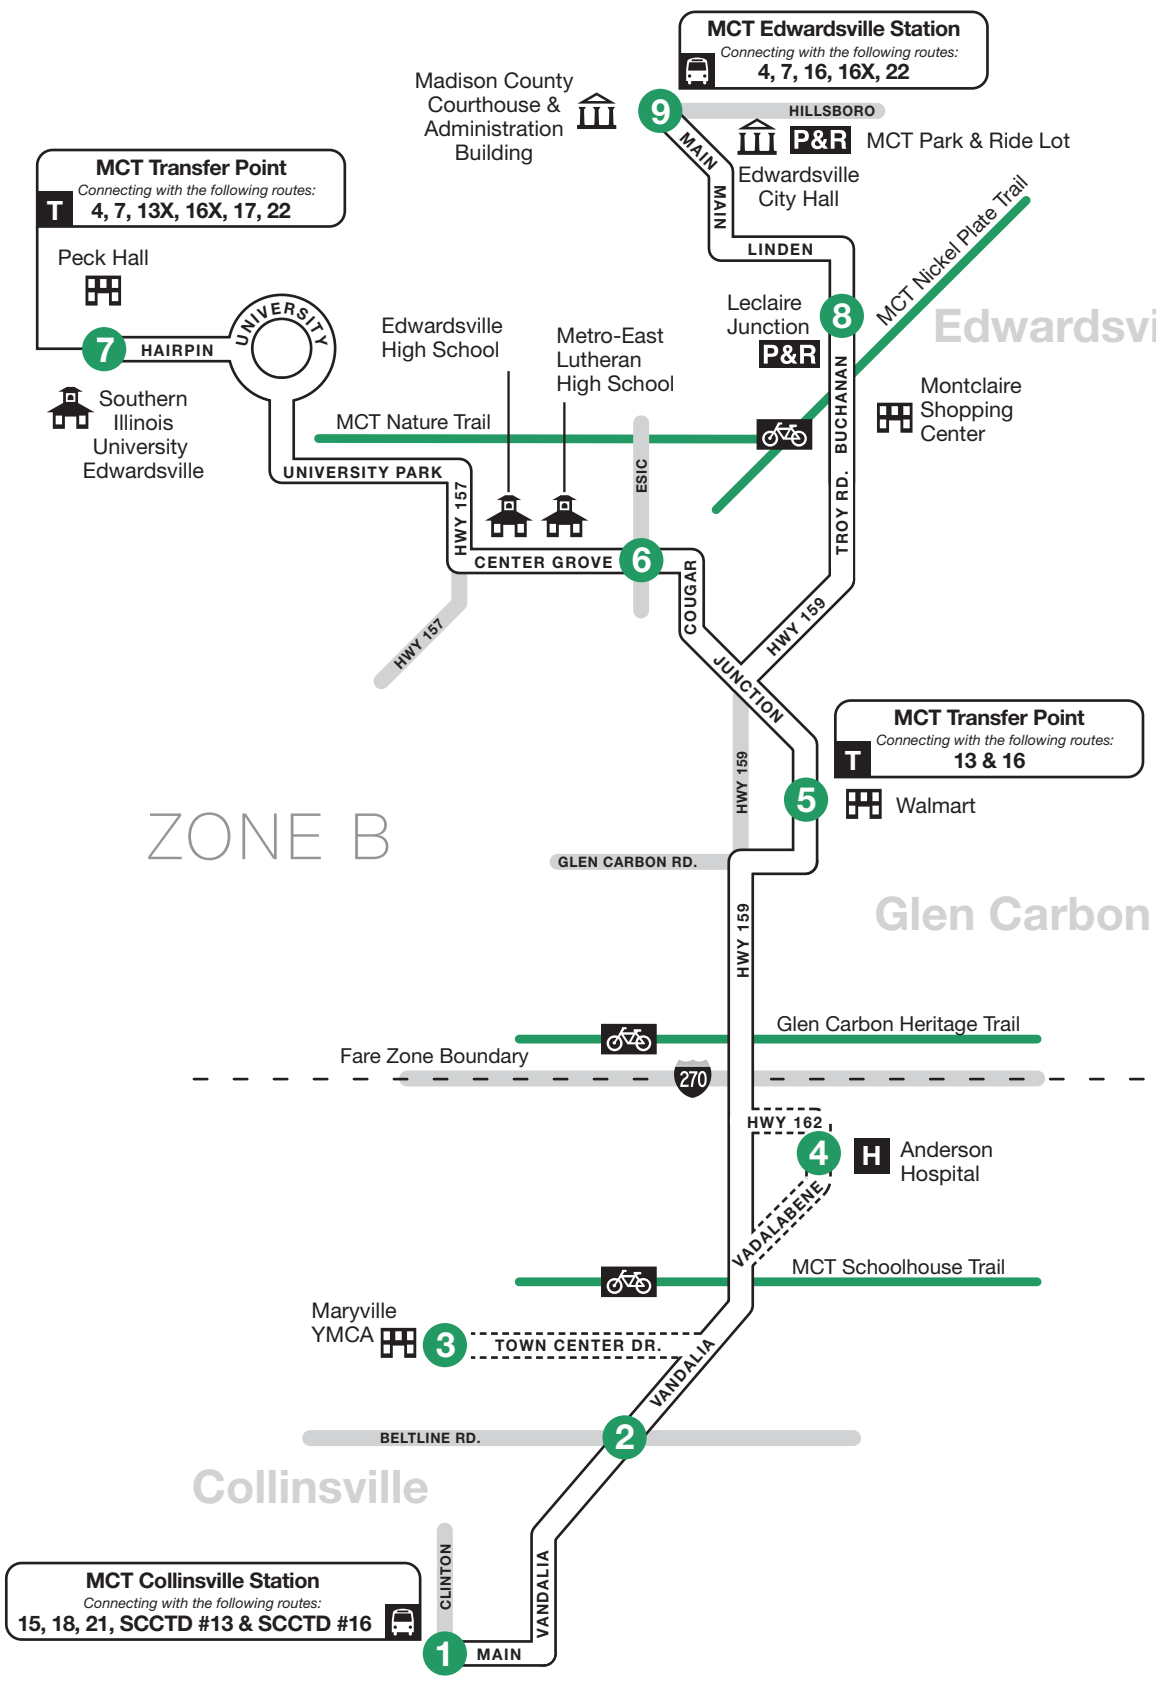

Route 19 – Edwardsville-Collinsville

COLLINSVILLE TO EDWARDSVILLE

0 Timepoint
 — Bus Route
 - - - Select Trips
 █ Crossroads
 █ Bikeways

1	2	3	4	5	6	7	8	9
BUS STARTS	Bus Leaves	Bus Leaves	Bus Leaves	Bus Leaves	Bus Leaves	BUS ENDS	Bus Leaves	BUS ENDS
Collinsville Station	Vandalia & Beltline	Maryville YMCA	Anderson Hospital	Walmart	Center Grove & Esic	SIUE Peck Hall	LeClaire Junction	Edwardsville Station

Instructions

North is always at the top of the timetable map.

The bus stops here at listed times. Look for the matching symbol below the map.

Transfer points and MCT Stations show where other bus routes intersect with this route.

Route 19 – Edwardsville-Collinsville

EDWARDSVILLE TO COLLINSVILLE

0 Timepoint
 — Bus Route
 - - - Select Trips
 █ Crossroads
 █ Bikeways

1	2	3	4	5	6	7	8	9
BUS STARTS Edwardsville Station	Bus Leaves LeClaire Junction	Bus Leaves SIUE Peck Hall	Bus Leaves Center Grove & Esic	Bus Leaves Walmart	Bus Leaves Anderson Hospital	Bus Leaves Maryville YMCA	Bus Leaves Vandalia & Beltline	BUS ENDS Collinsville Station

Funding provided in whole or in part by the Illinois Department of Transportation.

Timetable & Map

Edwardsville-Collinsville

- Collinsville**
 Downtown Collinsville
 Collinsville Station
- Maryville**
 Anderson Hospital
 Maryville YMCA
- Glen Carbon**
 Walmart
- Edwardsville**
 159 Shopping Centers
 Edwardsville Station
 LeClaire Junction
 Edwardsville Crossing
 Downtown Edwardsville
- SIUE**