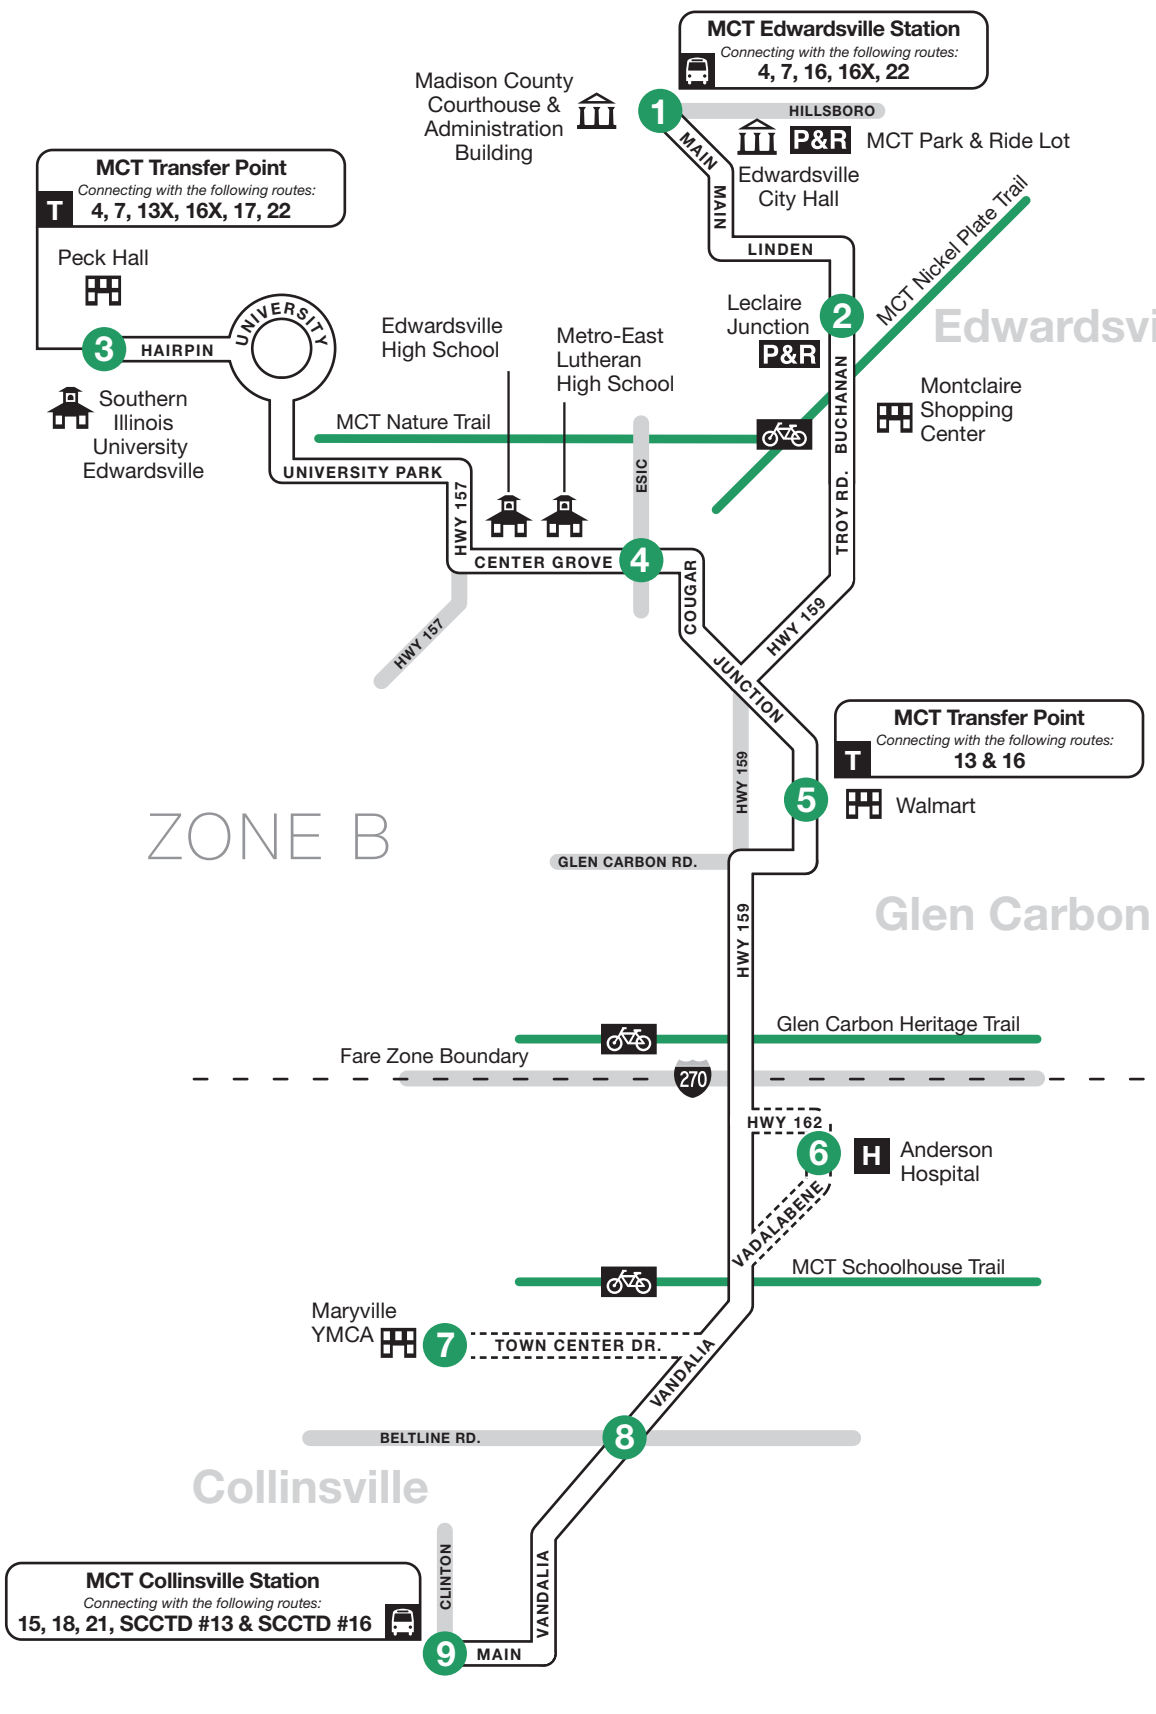

Route 19 – Edwardsville-Collinsville

EDWARDSVILLE TO COLLINSVILLE

0 Timepoint
— Bus Route
- - - Select Trips
█ Crossroads
█ Bikeways

1	2	3	4	5	6	7	8	9
BUS STARTS Edwardsville Station	Bus Leaves LeClaire Junction	Bus Leaves SIUE Peck Hall	Bus Leaves Center Grove & Esic	Bus Leaves Walmart	Bus Leaves Anderson Hospital	Bus Leaves Maryville YMCA	Bus Leaves Vandalia & Beltline	BUS ENDS Collinsville Station

MONDAY – FRIDAY

AM	1	2	3	4	5	6	7	8	9
—	—	—	—	—	4:29	—	—	4:43	4:50
—	—	—	—	—	4:59	—	—	5:13	5:20
—	—	—	—	—	5:29	5:37	—	5:47	5:54
—	—	—	—	—	5:59	—	—	6:13	6:20
6:15	6:18	—	—	—	6:25	6:33	—	6:43	6:50
—	—	6:45	6:52	—	6:59	—	—	7:13	7:20
7:15	7:18	—	—	—	7:25	7:33	—	7:43	7:50
—	—	7:45	7:52	—	7:59	—	8:11	8:17	8:24
8:15	8:18	—	—	—	8:25	8:33	—	8:43	8:50
—	—	8:45	8:52	—	8:59	—	—	9:13	9:20
9:15	9:18	—	—	—	9:25	9:33	—	9:43	9:50
—	—	9:45	9:52	—	9:59	—	—	10:13	10:20
10:15	10:18	—	—	—	10:25	10:33	—	10:43	10:50
—	—	10:45	10:52	—	10:59	—	—	11:13	11:20
11:15	11:18	—	—	—	11:25	11:33	—	11:43	11:50
PM	12:15	12:18	12:45	12:52	12:59	12:33	1:11	1:17	1:24
—	—	—	—	—	1:25	1:33	—	1:43	1:50
—	—	—	—	—	1:59	—	—	2:13	2:20
2:15	2:18	—	—	—	2:25	2:33	—	2:43	2:50
—	—	2:45	2:52	—	2:59	—	3:11	3:17	3:24
3:15	3:18	—	—	—	3:25	3:33	—	3:43	3:50
—	—	3:45	3:52	—	3:59	—	—	4:13	4:20
4:15	4:18	—	—	—	4:25	4:33	—	4:43	4:50
—	—	4:45	4:52	—	4:59	—	5:11	5:17	5:24
5:15	5:18	—	—	—	5:25	5:33	—	5:43	5:50
—	—	5:45	5:52	—	5:59	—	—	6:13	6:20
6:15	6:18	—	—	—	6:25	6:33	—	6:43	6:50
7:15	7:18	—	—	—	7:25	7:33	—	7:43	7:50
8:20	8:23	—	—	—	8:30	8:38	—	8:45	8:52
9:20	9:23	—	—	—	9:30	9:38	—	9:45	9:52
10:15	10:18	—	—	—	10:25	10:33	—	10:43	10:50
11:15	11:18	—	—	—	11:25	11:33	—	11:43	11:50

SATURDAY

AM	1	2	3	4	5	6	7	8	9
6:15	6:18	—	—	—	6:25	6:33	—	6:43	6:50
—	—	6:45	6:52	—	6:59	—	—	7:13	7:20
7:15	7:18	—	—	—	7:25	7:33	—	7:43	7:50
—	—	7:45	7:52	—	7:59	—	—	8:13	8:20
8:15	8:18	—	—	—	8:25	8:33	—	8:43	8:50
—	—	8:45	8:52	—	8:59	—	—	9:13	9:20
9:15	9:18	—	—	—	9:25	9:33	—	9:43	9:50
—	—	9:45	9:52	—	9:59	—	—	10:13	10:20
10:15	10:18	—	—	—	10:25	10:33	—	10:43	10:50
—	—	10:45	10:52	—	10:59	—	—	11:13	11:20
11:15	11:18	—	—	—	11:25	11:33	—	11:43	11:50
PM	12:15	12:18	12:45	12:52	12:59	12:33	1:11	1:17	1:24
—	—	—	—	—	1:25	1:33	—	1:43	1:50
—	—	—	—	—	1:59	—	—	2:13	2:20
2:15	2:18	—	—	—	2:25	2:33	—	2:43	2:50
—	—	2:45	2:52	—	2:59	—	—	3:13	3:20
3:15	3:18	—	—	—	3:25	3:33	—	3:43	3:50
—	—	3:45	3:52	—	3:59	—	—	4:13	4:20
4:15	4:18	—	—	—	4:25	4:33	—	4:43	4:50
—	—	4:45	4:52	—	4:59	—	—	5:13	5:20
5:15	5:18	—	—	—	5:25	5:33	—	5:43	5:50
6:15	6:18	—	—	—	6:25	6:33	—	6:43	6:50
7:15	7:18	—	—	—	7:25	7:33	—	7:43	7:50
8:15	8:18	—	—	—	8:25	8:33	—	8:43	8:50
9:15	9:18	—	—	—	9:25	9:33	—	9:43	9:50
10:15	10:18	—	—	—	10:25	10:33	—	10:43	10:50

SUNDAY