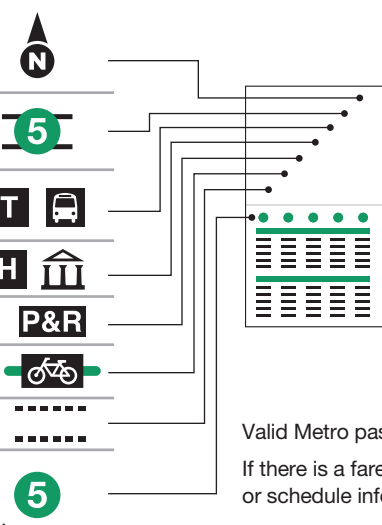

SATURDAY

AM	7:58	8:00	8:08	8:13	8:21	8:28	8:32	8:37	8:45	8:48
	8:58	9:00	9:08	9:13	9:21	9:28	9:32	9:37	9:45	9:48
	9:58	10:00	10:08	10:13	10:21	10:28	10:32	10:37	10:45	10:48
	10:58	11:00	11:08	11:13	11:21	11:28	11:32	11:37	11:45	11:48
PM	11:58	12:00	12:08	12:13	12:21	12:28	12:32	12:37	12:45	12:48
	12:58	1:00	1:08	1:13	1:21	1:28	1:32	1:37	1:45	1:48
	1:58	2:00	2:08	2:13	2:21	2:28	2:32	2:37	2:45	2:48
	2:58	3:00	3:08	3:13	3:21	3:28	3:32	3:37	3:45	3:48
	3:58	4:00	4:08	4:13	4:21	4:28	4:32	4:37	4:45	4:48
	4:58	5:00	5:08	5:13	5:21	5:28	5:32	5:37	5:45	5:48
	5:58	6:00	6:08	6:13	6:21	6:28	6:32	6:37	6:45	6:48

Instructions

North is always at the top of the timetable map.

The bus stops here at listed times. Look for the matching symbol below the map.

Transfer points and MCT Stations show where other bus routes intersect with this route.

Indicates points of interest.

Indicates Park & Ride Lots available along the route.

Bike Routes which may connect to the bus route.

Indicates select trips.

Times for bus stops along the route. The bus stops at other locations along the route as well. For details please call: (618) 797-4636 (INFO) or TDD (618) 797-6000.

Instrucciones

El norte está siempre en lo alto del horario.

El autobús para aquí a las horas marcadas. Busque el símbolo que corresponda debajo del mapa.

Puntos de transferencia y estaciones de MCT donde otras líneas de autobús cruzan esta ruta.