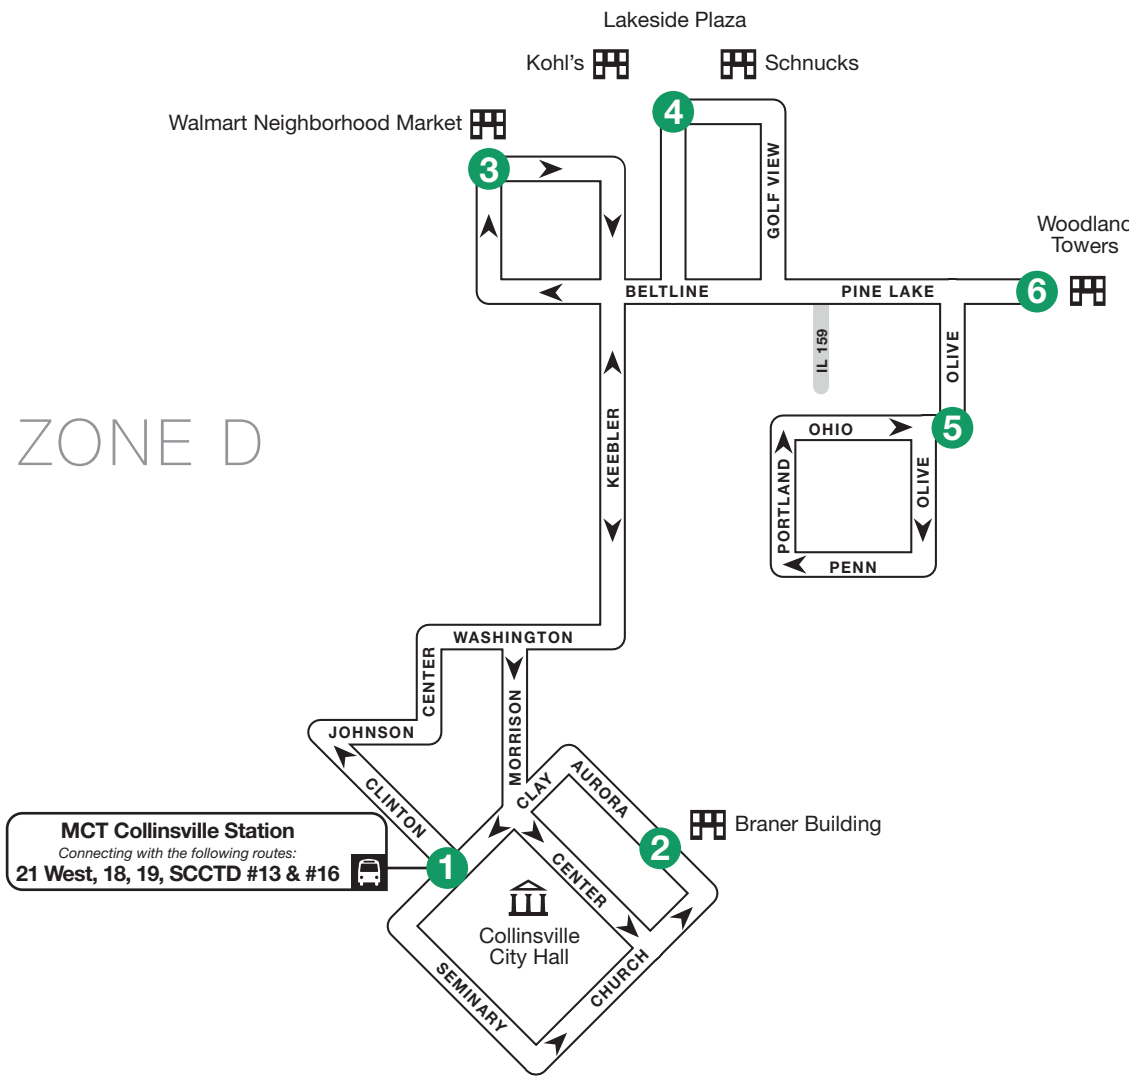

Route 15 – East Collinsville Shuttle

COLLINSVILLE STATION TO WOODLAND TOWERS

ZONE D

1	2	3	4	5	6	4	3	2	1
BUS STARTS	Bus Leaves	Bus Leaves	Bus Leaves	Bus Leaves	Bus Leaves	Bus Leaves	Bus Leaves	Bus Leaves	BUS ENDS
Collinsville Station	Braner Building	Walmart Neighborhood Market	Lakeside Plaza	Ohio & Olive	Woodland Towers	Lakeside Plaza	Walmart Neighborhood Market	Braner Building	Collinsville Station

Instructions

North is always at the top of the timetable map.

The bus stops here at listed times. Look for the matching symbol below the map.

Transfer points and MCT Stations show where other bus routes intersect with this route.

Indicates points of interest.

Indicates Park & Ride Lots available along the route.

Bike Routes which may connect to the bus route.

Indicates select trips.

Times for bus stops along the route. The bus stops at other locations along the route as well. For details please call: (618) 797-4636 (INFO) or TDD (618) 797-6000.

Madison County Transit Services

MCT Shuttle

Bus service within a single Madison County Zone. Routes 2, 8, 9, 10, 11, 12, 14, 15, 16, 17, 20, 21, 22

MCT Cross County

Bus service from city to city crossing multiple Madison County Zones and select locations in St. Clair County. Routes 1, 4, 6, 7, 13, 19