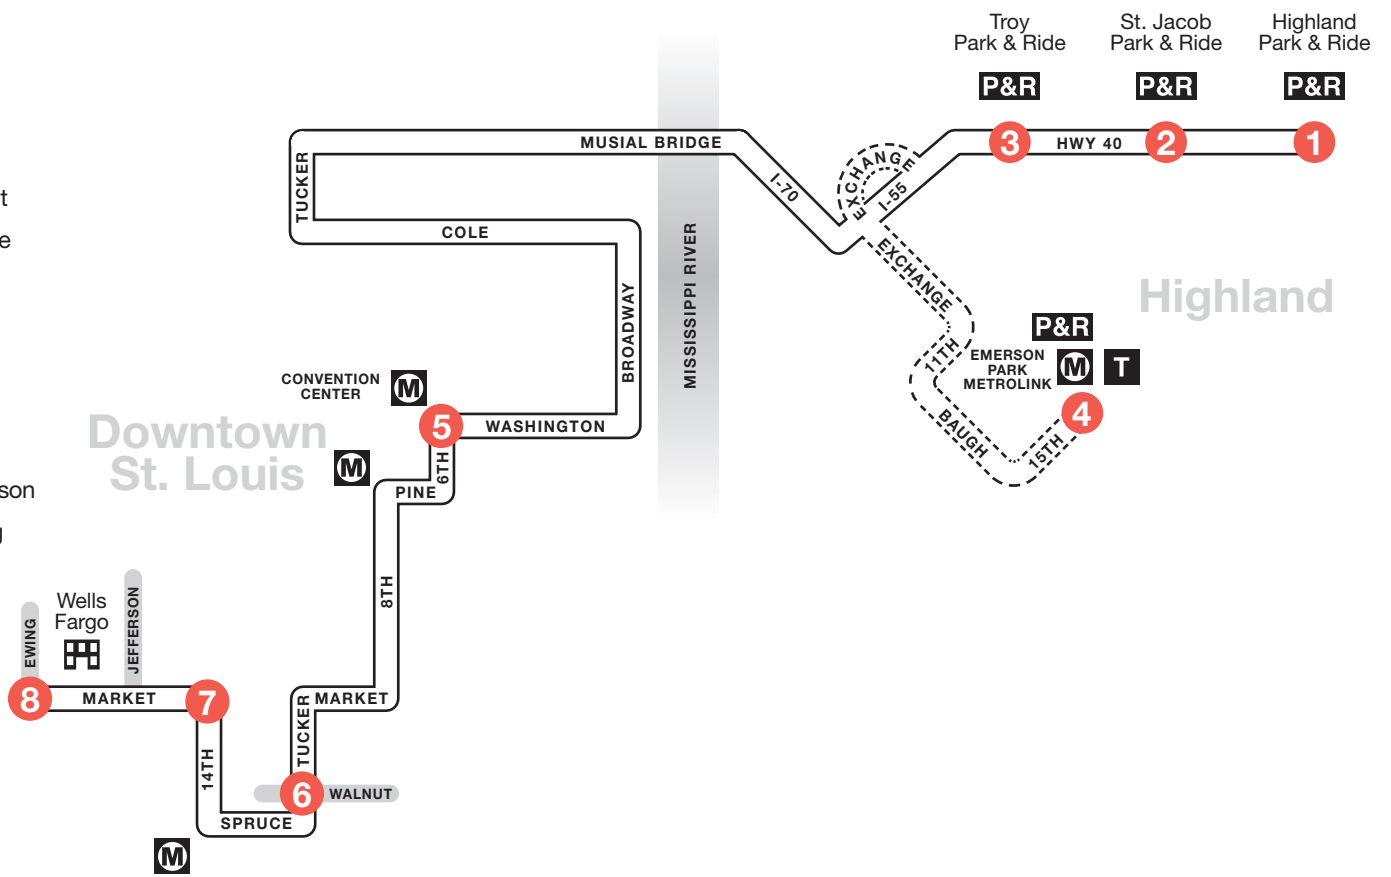

Route 14X – Highland Express

HIGHLAND TO ST. LOUIS

Downtown St. Louis Stops:

- Broadway at Convention Plaza
- 6th & Washington
- 6th & Locust
- 6th & Pine
- 8th & Pine
- Market & 8th
- Market & 10th
- Tucker & Walnut
- Tucker & Spruce
- Spruce & 13th
- 14th & Spruce
- Market & 14th
- Market & 16th
- Market & 17th
- Market & Jefferson
- Market & Ewing

1	2	3	4	5	6	7	8
BUS STARTS	Bus Leaves	Bus Leaves	Bus Leaves	Bus Leaves	Bus Leaves	Bus Leaves	BUS ENDS
Highland Park & Ride	St. Jacob Park & Ride	Troy Park & Ride	Emerson Park MetroLink Station	6th & Washington	Tucker & Walnut	14th & Market	Market & Ewing

Route 14X – Highland Express

ST. LOUIS TO HIGHLAND

Downtown St. Louis Stops:

- Market & Ewing
- Market & 18th
- Market & 16th
- Market & 14th
- Spruce & 13th
- Tucker & Clark
- Tucker & Market
- Market & 10th
- 7th & Market
- 7th & Pine
- 7th & Locust
- Washington & 6th

1
BUS STARTS
Market & Ewing

2
Bus Leaves
14th & Market

3
Bus Leaves
Tucker & Market

4
Bus Leaves
7th & Locust

5
Bus Leaves
Troy Park & Ride

6
Bus Leaves
St. Jacob Park & Ride

7
BUS ENDS
Highland Park & Ride