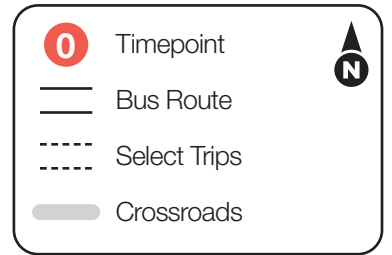

Route 14X – Highland Express

HIGHLAND TO ST. LOUIS

Downtown St. Louis Stops:

- Broadway at Convention Plaza
- 6th & Washington
- 6th & Locust
- 6th & Pine
- 8th & Pine
- Market & 8th
- Market & 10th
- Tucker & Walnut
- Tucker & Spruce
- Spruce & 13th
- 14th & Spruce
- Market & 14th
- Market & 16th
- Market & 17th
- Market & Jefferson
- Market & Ewing

Instructions

North is always at the top of the timetable map.

The bus stops here at listed times. Look for the matching symbol below the map.

Transfer points and MCT Stations show where other bus routes intersect with this route.

Indicates points of interest.

Indicates Park & Ride Lots available along the route.

Bike Routes which may connect to the bus route.

Indicates select trips.

Times for bus stops along the route. The bus stops at other locations along the route as well. For details please call: (618) 797-4636 (INFO) or TDD (618) 797-6000.

1
BUS STARTS
Market & Ewing

2
Bus Leaves
14th & Market

3
Bus Leaves
Tucker & Market

4
Bus Leaves
7th & Locust

5
Bus Leaves
Troy Park & Ride

6
Bus Leaves
St. Jacob Park & Ride

7
BUS ENDS
Highland Park & Ride