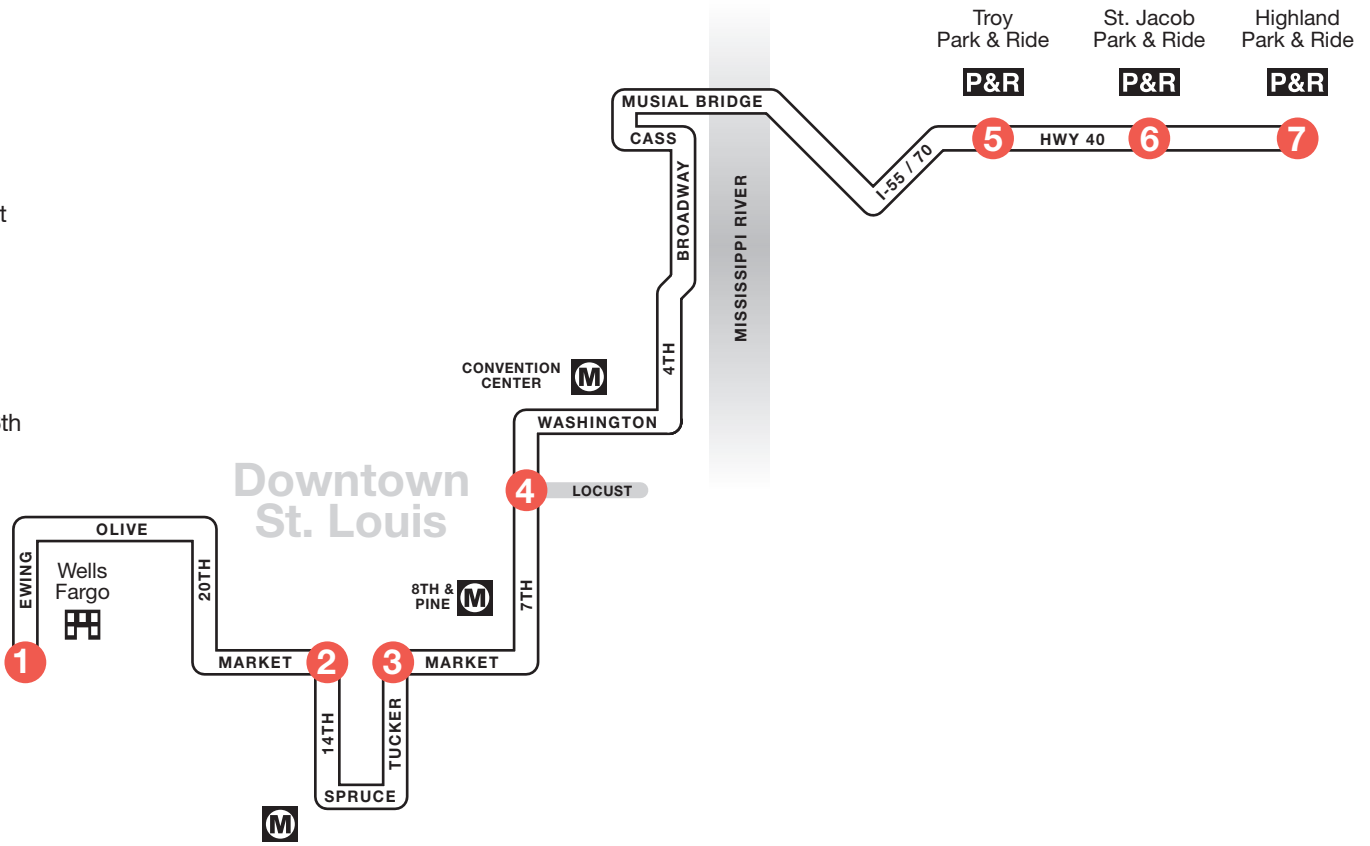

Route 14X – Highland Express

HIGHLAND TO ST. LOUIS

Downtown St. Louis Stops:

- Broadway at Convention Plaza
- 6th & Washington
- 6th & Locust
- 6th & Pine
- 8th & Pine
- Market & 8th
- Market & 10th
- Tucker & Walnut
- Tucker & Spruce
- Spruce & 13th
- 14th & Spruce
- Market & 14th
- Market & 16th
- Market & 17th
- Market & Jefferson
- Market & Ewing

1	2	3	4	5	6	7	8
BUS STARTS	Bus Leaves	Bus Leaves	Bus Leaves	Bus Leaves	Bus Leaves	Bus Leaves	BUS ENDS
Highland Park & Ride	St. Jacob Park & Ride	Troy Park & Ride	Emerson Park MetroLink Station	6th & Washington	Tucker & Walnut	14th & Market	Market & Ewing

Route 14X – Highland Express

ST. LOUIS TO HIGHLAND

Downtown St. Louis Stops:

- Market & Ewing
- Market & 18th
- Market & 16th
- Market & 14th
- Spruce & 13th
- Tucker & Clark
- Tucker & Market
- Market & 10th
- 7th & Market
- 7th & Pine
- 7th & Locust
- Washington & 6th

1
BUS STARTS
Market & Ewing

2
Bus Leaves
14th & Market

3
Bus Leaves
Tucker & Market

4
Bus Leaves
7th & Locust

5
Bus Leaves
Troy Park & Ride

6
Bus Leaves
St. Jacob Park & Ride

7
BUS ENDS
Highland Park & Ride