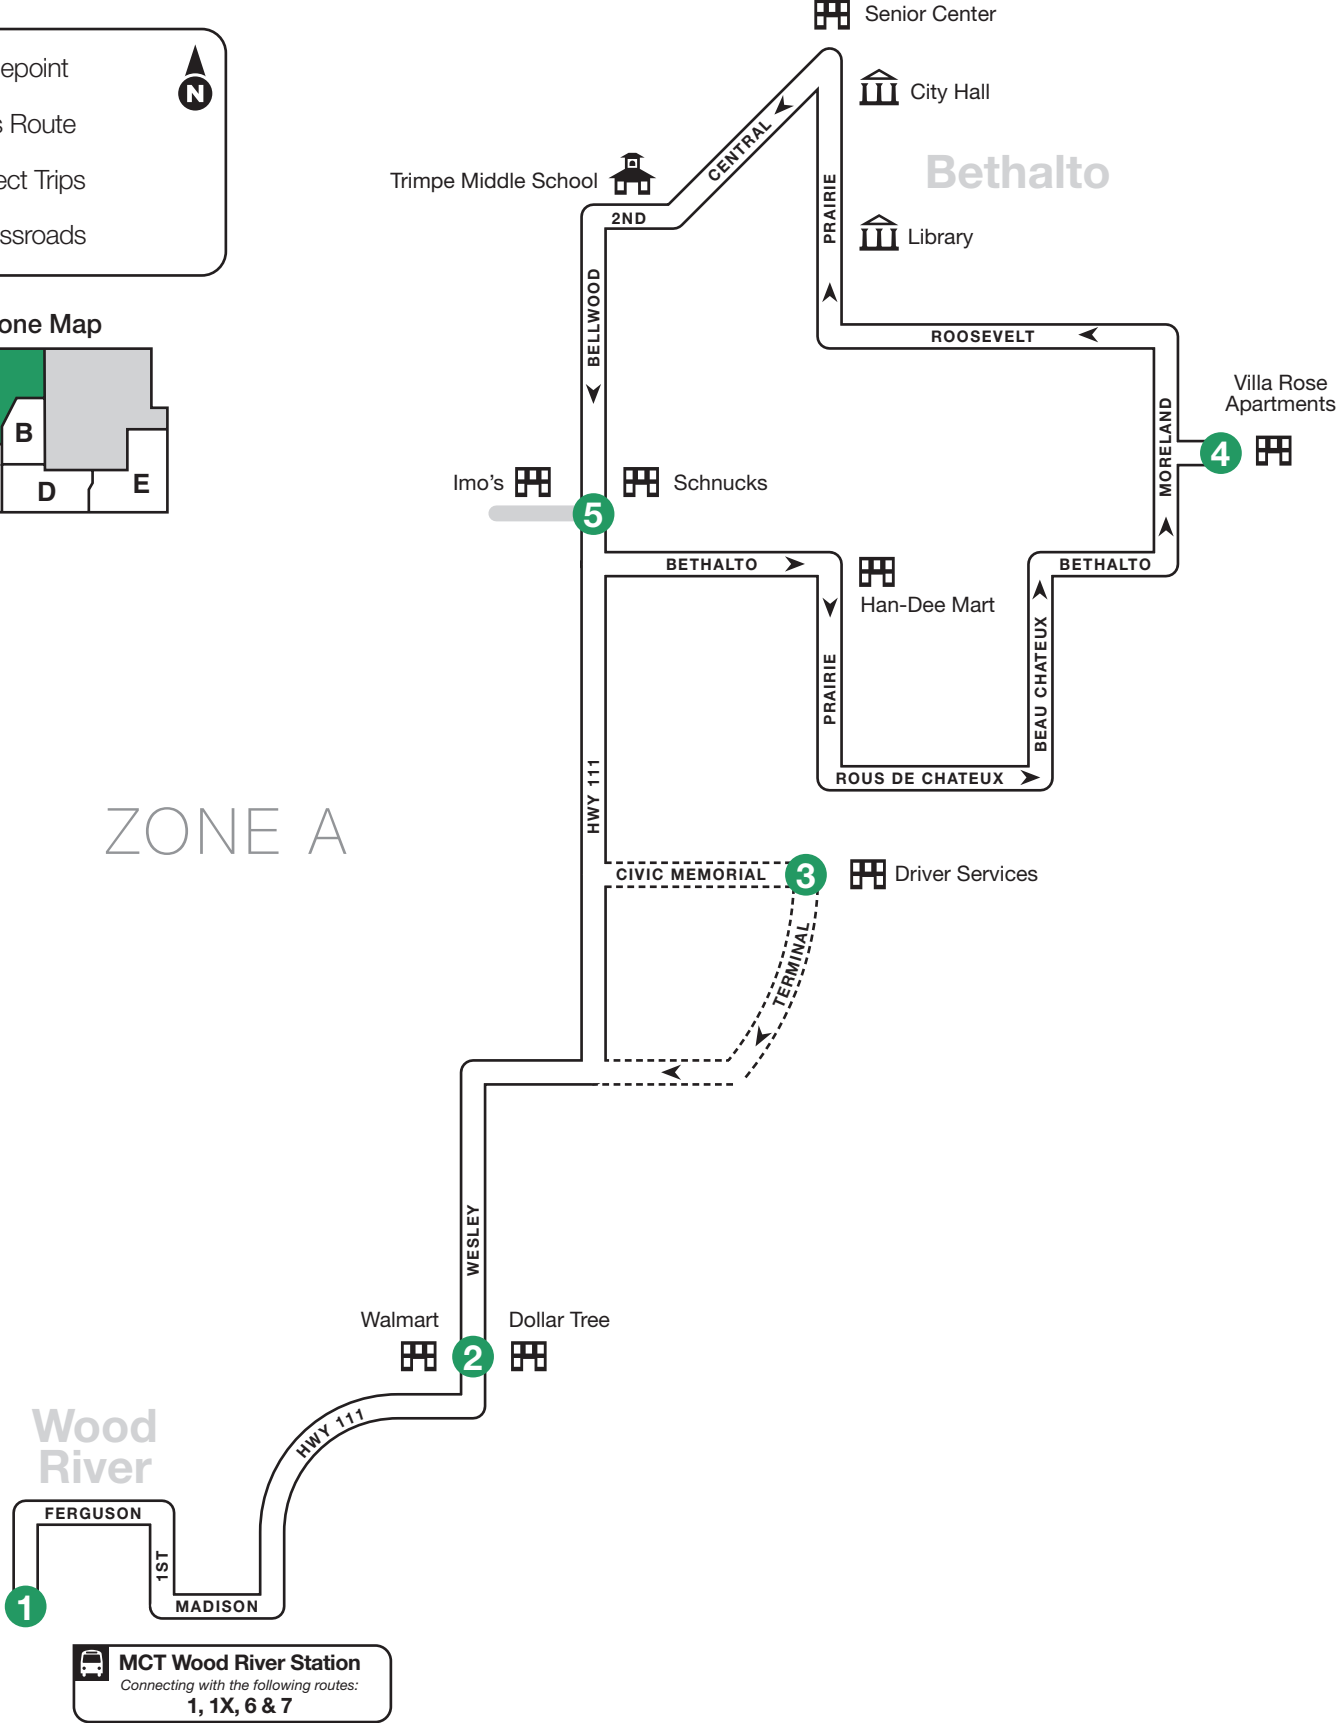

Route 12 – Bethalto Shuttle

WOOD RIVER TO BETHALTO

ZONE A

MCT Wood River Station
Connecting with the following routes:
1, 1X, 6 & 7

1	2	3	4	5
BUS STARTS	Bus Leaves	Bus Leaves	Bus Leaves	BUS ENDS
Wood River Station	Walmart	Driver Services	Villa Rose Apartments	Bellwood at Schnucks Entrance

Instructions

North is always at the top of the timetable map.

The bus stops here at listed times. Look for the matching symbol below the map.

Transfer points and MCT Stations show where other bus routes intersect with this route.

Indicates points of interest.

Indicates Park & Ride Lots available along the route.

Bike Routes which may connect to the bus route.

Indicates select trips.

Times for bus stops along the route. The bus stops at other locations along the route as well. For details please call: (618) 797-4636 (INFO) or TDD (618) 797-6000.

Route 12 – Bethalto Shuttle

BETHALTO TO WOOD RIVER

ZONE A

1 BUS STARTS
Villa Rose Apartments

2 Bus Leaves
Bellwood at Schnucks Entrance

3 Bus Leaves
Driver Services

4 Bus Leaves
Walmart

5 BUS ENDS
Wood River Station