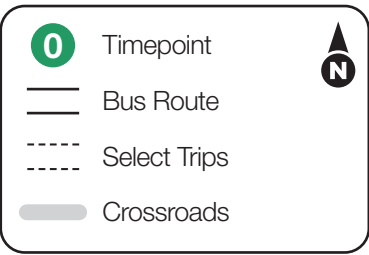

Route 12 – Bethalto Shuttle

WOOD RIVER TO BETHALTO

ZONE A

MCT Wood River Station
Connecting with the following routes:
1, 1X, 6 & 7

1	2	3	4	5
BUS STARTS	Bus Leaves	Bus Leaves	Bus Leaves	BUS ENDS
Wood River Station	Walmart	Driver Services	Villa Rose Apartments	Bellwood at Schnucks Entrance

Instructions

North is always at the top of the timetable map.

The bus stops here at listed times. Look for the matching symbol below the map.

Transfer points and MCT Stations show where other bus routes intersect with this route.

Indicates points of interest.

Indicates Park & Ride Lots available along the route.

Bike Routes which may connect to the bus route.

Indicates select trips.

Times for bus stops along the route. The bus stops at other locations along the route as well. For details please call: (618) 797-4636 (INFO) or TDD (618) 797-6000.