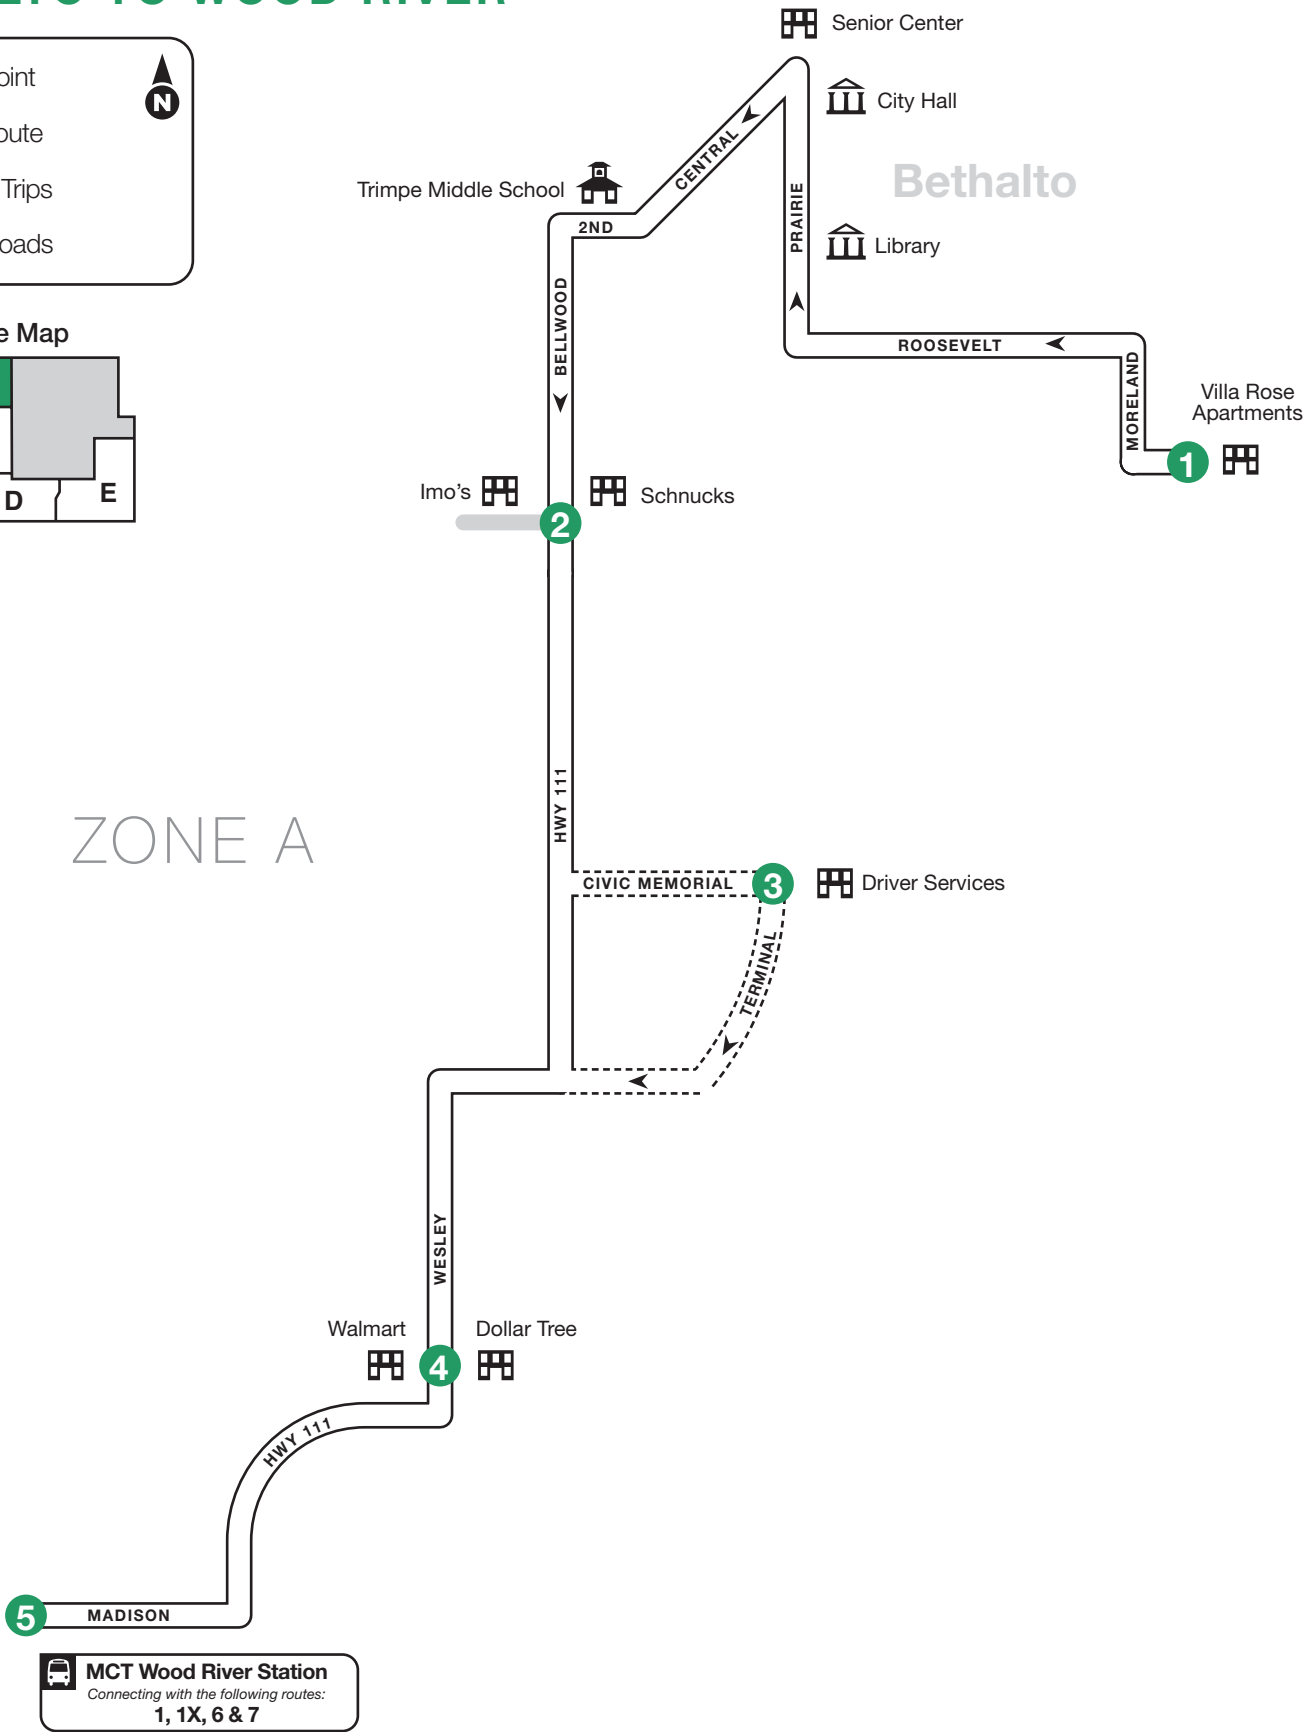

Route 12 – Bethalto Shuttle

BETHALTO TO WOOD RIVER

ZONE A

1 BUS STARTS
Villa Rose Apartments

2 Bus Leaves
Bellwood at Schnucks Entrance

3 Bus Leaves
Driver Services

4 Bus Leaves
Walmart

5 BUS ENDS
Wood River Station