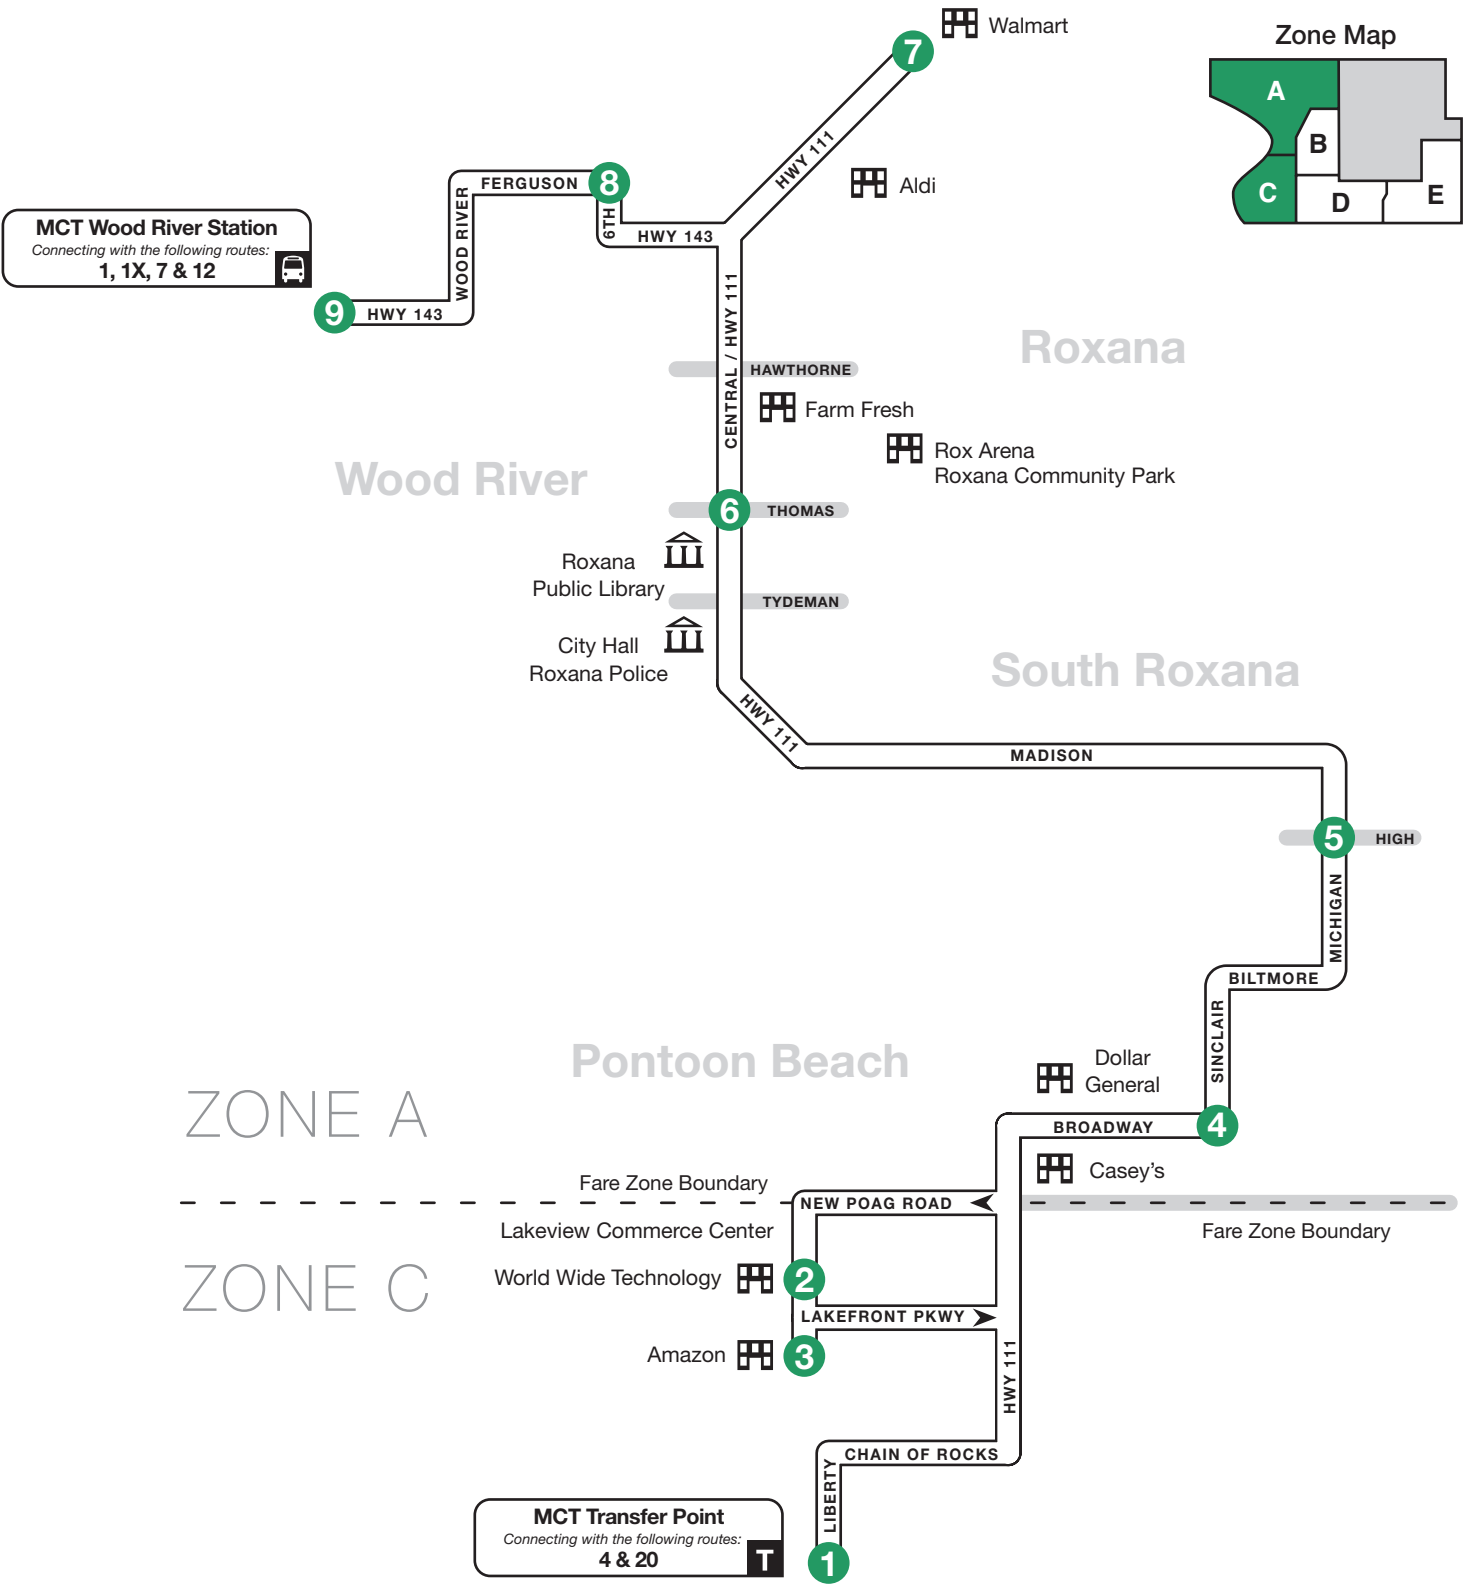

Route 6 – Roxana-Pontoon Beach

PONTOON BEACH TO WOOD RIVER STATION

1	2	3	4	5	6	7	8	9
BUS STARTS	Bus Leaves	Bus Leaves	Bus Leaves	Bus Leaves	Bus Leaves	Bus Leaves	Bus Leaves	BUS ENDS
Liberty & Chain of Rocks	World Wide Tech	Amazon Lakeview	Sinclair & Broadway	Michigan & High	Central & Thomas	Wood River Walmart	Ferguson & 6th	Wood River Station

MONDAY – FRIDAY									
AM	5:17	5:25	5:27	–	–	5:37	–	–	5:41
	5:47	5:55	5:57	6:05	6:08	6:15	6:26	6:33	6:36
	6:47	6:55	6:57	7:05	7:08	7:15	7:26	7:33	7:36
	7:17	7:25	7:27	7:35	7:38	7:45	7:56	8:03	8:06
	7:47	7:55	7:57	8:05	8:08	8:15	8:26	8:33	8:36
	8:17	8:25	8:27	8:35	8:38	8:45	8:56	9:03	9:06
	8:47	8:55	8:57	9:05	9:08	9:15	9:26	9:33	9:36
	9:17	9:25	9:27	9:35	9:38	9:45	9:56	10:03	10:06
	9:47	9:55	9:57	10:05	10:08	10:15	10:26	10:33	10:36
	10:17	10:25	10:27	10:35	10:38	10:45	10:56	11:03	11:06
	10:47	10:55	10:57	11:05	11:08	11:15	11:26	11:33	11:36
	11:17	11:25	11:27	11:35	11:38	11:45	11:56	12:03	12:06
PM	11:47	11:55	11:57	12:05	12:08	12:15	12:26	12:33	12:36
	12:17	12:25	12:27	12:35	12:38	12:45	12:56	1:03	1:06
	12:47	12:55	12:57	1:05	1:08	1:15	1:26	1:33	1:36
	1:17	1:25	1:27	1:35	1:38	1:45	1:56	2:03	2:06
	1:47	1:55	1:57	2:05	2:08	2:15	2:26	2:33	2:36
	2:17	2:25	2:27	2:35	2:38	2:45	2:56	3:03	3:06
	2:47	2:55	2:57	3:05	3:08	3:15	3:26	3:33	3:36
	3:17	3:25	3:27	3:35	3:38	3:45	3:56	4:03	4:06
	3:47	3:55	3:57	4:05	4:08	4:15	4:26	4:33	4:36
	4:17	4:25	4:27	4:35	4:38	4:45	4:56	5:03	5:06
	4:47	4:55	4:57	5:05	5:08	5:15	5:26	5:33	5:36
	5:17	5:25	5:27	5:35	5:38	5:45	5:56	6:03	6:06
	5:47	5:55	5:57	6:05	6:08	6:15	6:26	6:33	6:36
	6:17	6:25	6:27	6:35	6:38	6:45	6:56	7:03	7:06
	6:47	6:55	6:57	7:05	7:08	7:15	7:26	7:33	7:36
	7:17	7:25	7:27	7:35	7:38	7:45	7:56	8:03	8:06
	7:47	7:55	7:57	8:05	8:08	8:15	8:26	8:33	8:36
	8:17	8:25	8:27	8:35	8:38	8:45	8:56	9:03	9:06
	8:47	8:55	8:57	9:05	9:08	9:15	9:26	9:33	9:36
	9:17	9:25	9:27	9:35	9:38	9:45	9:56	10:03	10:06
	9:47	9:55	9:57	10:05	10:08	10:15	10:26	10:33	10:36
	10:17	10:25	10:27	10:35	10:38	10:45	10:56	11:03	11:06
	10:47	10:55	10:57	11:05	11:08	11:15	11:26	11:33	11:36

SATURDAY & SUNDAY									
AM	6:47	6:55	6:57	7:05	7:08	7:15	7:26	7:33	7:36
	7:47	7:55	7:57	8:05	8:08	8:15	8:26	8:33	8:36
	8:47	8:55	8:57	9:05	9:08	9:15	9:26	9:33	9:36
	9:47	9:55	9:57	10:05	10:08	10:15	10:26	10:33	10:36
	10:47	10:55	10:57	11:05	11:08	11:15	11:26	11:33	11:36
PM	11:47	11:55	11:57	12:05	12:08	12:15	12:26	12:33	12:36
	12:47	12:55	12:57	1:05	1:08	1:15	1:26	1:33	1:36
	1:47	1:55	1:57	2:05	2:08	2:15	2:26	2:33	2:36
	2:47	2:55	2:57	3:05	3:08	3:15	3:26	3:33	3:36
	3:47	3:55	3:57	4:05	4:08	4:15	4:26	4:33	4:36
	4:47	4:55	4:57	5:05	5:08	5:15	5:26	5:33	5:36
	5:47	5:55	5:57	6:05	6:08	6:15	6:26	6:33	6:36

Instructions

North is always at the top of the timetable map.

The bus stops here at listed times. Look for the matching symbol below the map.

Transfer points and MCT Stations show where other bus routes intersect with this route.

Indicates points of interest.

Indicates Park & Ride Lots available along the route.

Bike Routes which may connect to the bus route.

Indicates select trips.

Instrucciones

El norte está siempre en lo alto del horario.