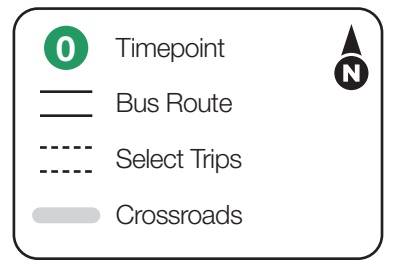

Route 6 – Roxana-Pontoon Beach

PONTOON BEACH TO WOOD RIVER STATION

1	2	3	4	5	6	7	8	9
BUS STARTS	Bus Leaves	Bus Leaves	Bus Leaves	Bus Leaves	Bus Leaves	Bus Leaves	Bus Leaves	BUS ENDS
Liberty & Chain of Rocks	World Wide Tech	Amazon Lakeview	Sinclair & Broadway	Michigan & High	Central & Thomas	Wood River Walmart	Ferguson & 6th	Wood River Station

MONDAY – FRIDAY									
AM	5:17	5:25	5:27	–	–	5:37	–	–	5:41
	5:47	5:55	5:57	6:05	6:08	6:15	6:26	6:33	6:36
	6:47	6:55	6:57	7:05	7:08	7:15	7:26	7:33	7:36
	7:17	7:25	7:27	7:35	7:38	7:45	7:56	8:03	8:06
	7:47	7:55	7:57	8:05	8:08	8:15	8:26	8:33	8:36
	8:17	8:25	8:27	8:35	8:38	8:45	8:56	9:03	9:06
	8:47	8:55	8:57	9:05	9:08	9:15	9:26	9:33	9:36
	9:17	9:25	9:27	9:35	9:38	9:45	9:56	10:03	10:06
	9:47	9:55	9:57	10:05	10:08	10:15	10:26	10:33	10:36
	10:17	10:25	10:27	10:35	10:38	10:45	10:56	11:03	11:06
	10:47	10:55	10:57	11:05	11:08	11:15	11:26	11:33	11:36
	11:17	11:25	11:27	11:35	11:38	11:45	11:56	12:03	12:06
PM	11:47	11:55	11:57	12:05	12:08	12:15	12:26	12:33	12:36
	12:17	12:25	12:27	12:35	12:38	12:45	12:56	1:03	1:06
	12:47	12:55	12:57	1:05	1:08	1:15	1:26	1:33	1:36
	1:17	1:25	1:27	1:35	1:38	1:45	1:56	2:03	2:06
	1:47	1:55	1:57	2:05	2:08	2:15	2:26	2:33	2:36
	2:17	2:25	2:27	2:35	2:38	2:45	2:56	3:03	3:06
	2:47	2:55	2:57	3:05	3:08	3:15	3:26	3:33	3:36
	3:17	3:25	3:27	3:35	3:38	3:45	3:56	4:03	4:06
	3:47	3:55	3:57	4:05	4:08	4:15	4:26	4:33	4:36
	4:17	4:25	4:27	4:35	4:38	4:45	4:56	5:03	5:06
	4:47	4:55	4:57	5:05	5:08	5:15	5:26	5:33	5:36
	5:17	5:25	5:27	5:35	5:38	5:45	5:56	6:03	6:06
	5:47	5:55	5:57	6:05	6:08	6:15	6:26	6:33	6:36
	6:17	6:25	6:27	6:35	6:38	6:45	6:56	7:03	7:06
	6:47	6:55	6:57	7:05	7:08	7:15	7:26	7:33	7:36
	7:17	7:25	7:27	7:35	7:38	7:45	7:56	8:03	8:06
	7:47	7:55	7:57	8:05	8:08	8:15	8:26	8:33	8:36
	8:17	8:25	8:27	8:35	8:38	8:45	8:56	9:03	9:06
	8:47	8:55	8:57	9:05	9:08	9:15	9:26	9:33	9:36
	9:17	9:25	9:27	9:35	9:38	9:45	9:56	10:03	10:06
	9:47	9:55	9:57	10:05	10:08	10:15	10:26	10:33	10:36
	10:17	10:25	10:27	10:35	10:38	10:45	10:56	11:03	11:06
	10:47	10:55	10:57	11:05	11:08	11:15	11:26	11:33	11:36

SATURDAY & SUNDAY									
AM	6:47	6:55	6:57	7:05	7:08	7:15	7:26	7:33	7:36
	7:47	7:55	7:57	8:05	8:08	8:15	8:26	8:33	8:36
	8:47	8:55	8:57	9:05	9:08	9:15	9:26	9:33	9:36
	9:47	9:55	9:57	10:05	10:08	10:15	10:26	10:33	10:36
	10:47	10:55	10:57	11:05	11:08	11:15	11:26	11:33	11:36
PM	11:47	11:55	11:57	12:05	12:08	12:15	12:26	12:33	12:36
	12:47	12:55	12:57	1:05	1:08	1:15	1:26	1:33	1:36
	1:47	1:55	1:57	2:05	2:08	2:15	2:26	2:33	2:36
	2:47	2:55	2:57	3:05	3:08	3:15	3:26	3:33	3:36
	3:47	3:55	3:57	4:05	4:08	4:15	4:26	4:33	4:36
	4:47	4:55	4:57	5:05	5:08	5:15	5:26	5:33	5:36
	5:47	5:55	5:57	6:05	6:08	6:15	6:26	6:33	6:36

Instructions

North is always at the top of the timetable map.

The bus stops here at listed times. Look for the matching symbol below the map.

Transfer points and MCT Stations show where other bus routes intersect with this route.

Indicates points of interest.

Indicates Park & Ride Lots available along the route.

Bike Routes which may connect to the bus route.

Indicates select trips.

Instrucciones

El norte está siempre en lo alto del horario.