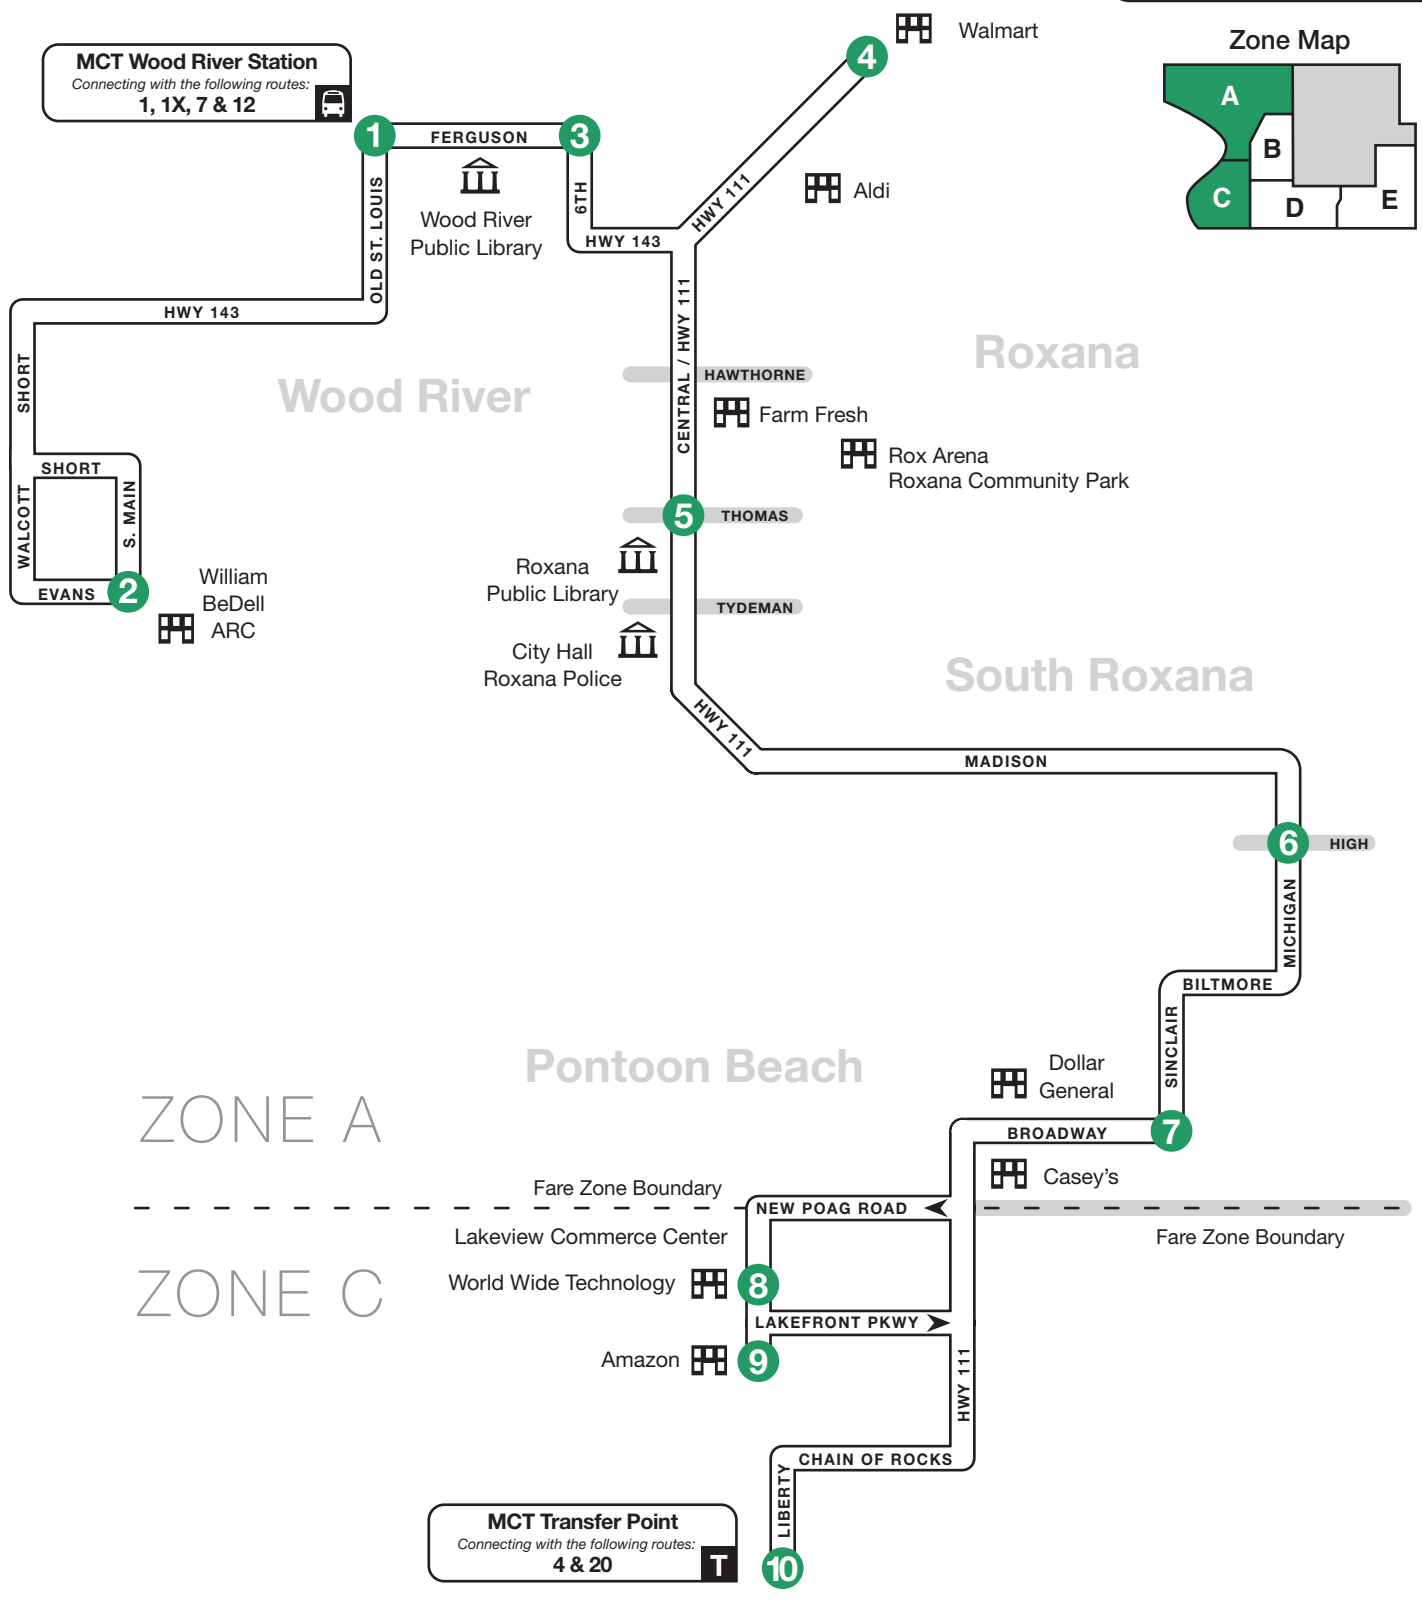

Route 6 – Roxana-Pontoon Beach

WOOD RIVER STATION TO PONTOON BEACH

0 Timepoint
 — Bus Route
 - - - Select Trips
 █ Crossroads

1	2	3	4	5	6	7	8	9	10
BUS STARTS	Bus Leaves	Bus Leaves	Bus Leaves	Bus Leaves	Bus Leaves	Bus Leaves	Bus Leaves	Bus Leaves	BUS ENDS
Wood River Station	S.Main & Evans	Ferguson & 6th	Wood River Walmart	Central & Thomas	Michigan & High	Sinclair & Broadway	World Wide Tech	Amazon Lakeview	Liberty & Chain of Rocks