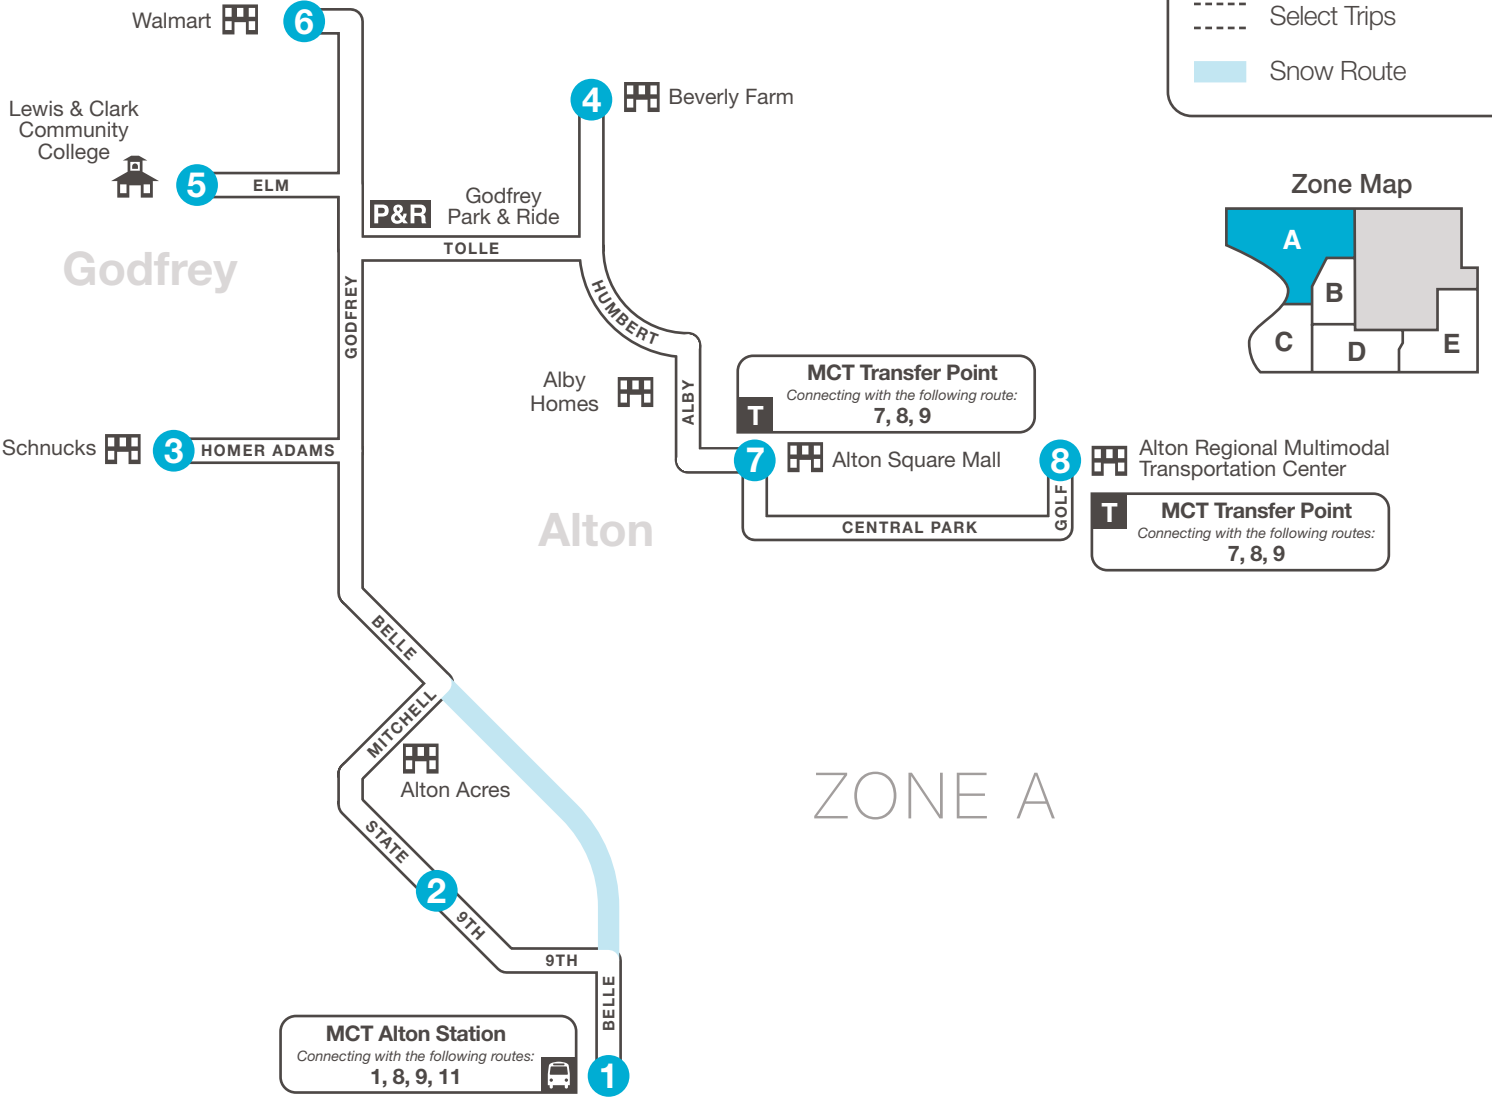

Route 10 – State & Elm Shuttle

ARMTC TO DOWNTOWN ALTON

1	2	3	4	3	5	6	7	8
BUS STARTS	Bus Leaves	Bus Leaves	Bus Arrives	Bus Leaves	Bus Leaves	Bus Leaves	Bus Leaves	BUS ENDS
Alton RTMC	Alton Square Mall	LCCC	Walmart	Walmart	LCCC	Beverly Farm	Schucks	Alton Station

Route 10 – State & Elm Shuttle

DOWNTOWN ALTON TO ARMTC

0 Timepoint
 — Bus Route
 - - - Select Trips
 ■ Snow Route

ZONE A

1	2	3	4	5	6	7	8
BUS STARTS	Bus Leaves	Bus Leaves	Bus Leaves	Bus Leaves	Bus Arrives / Bus Leaves	Bus Leaves	BUS ENDS
Alton Station	9th & Stael	Schnucks	Beverly Farms	LCCC	Walmart Arrival / Walmart Depart	LCCC	Alton Square / ARMTC

Madison County Transit Services

MCT Shuttle
 Bus service within a single Madison County Zone. Routes 2, 8, 9, 10, 11, 12, 14, 15, 16, 17, 20, 21

MCT Cross County
 Bus service from city to city crossing multiple Madison County Zones and select locations in St. Clair County. Routes 1, 4, 6, 7, 13, 19

Timetable & Map