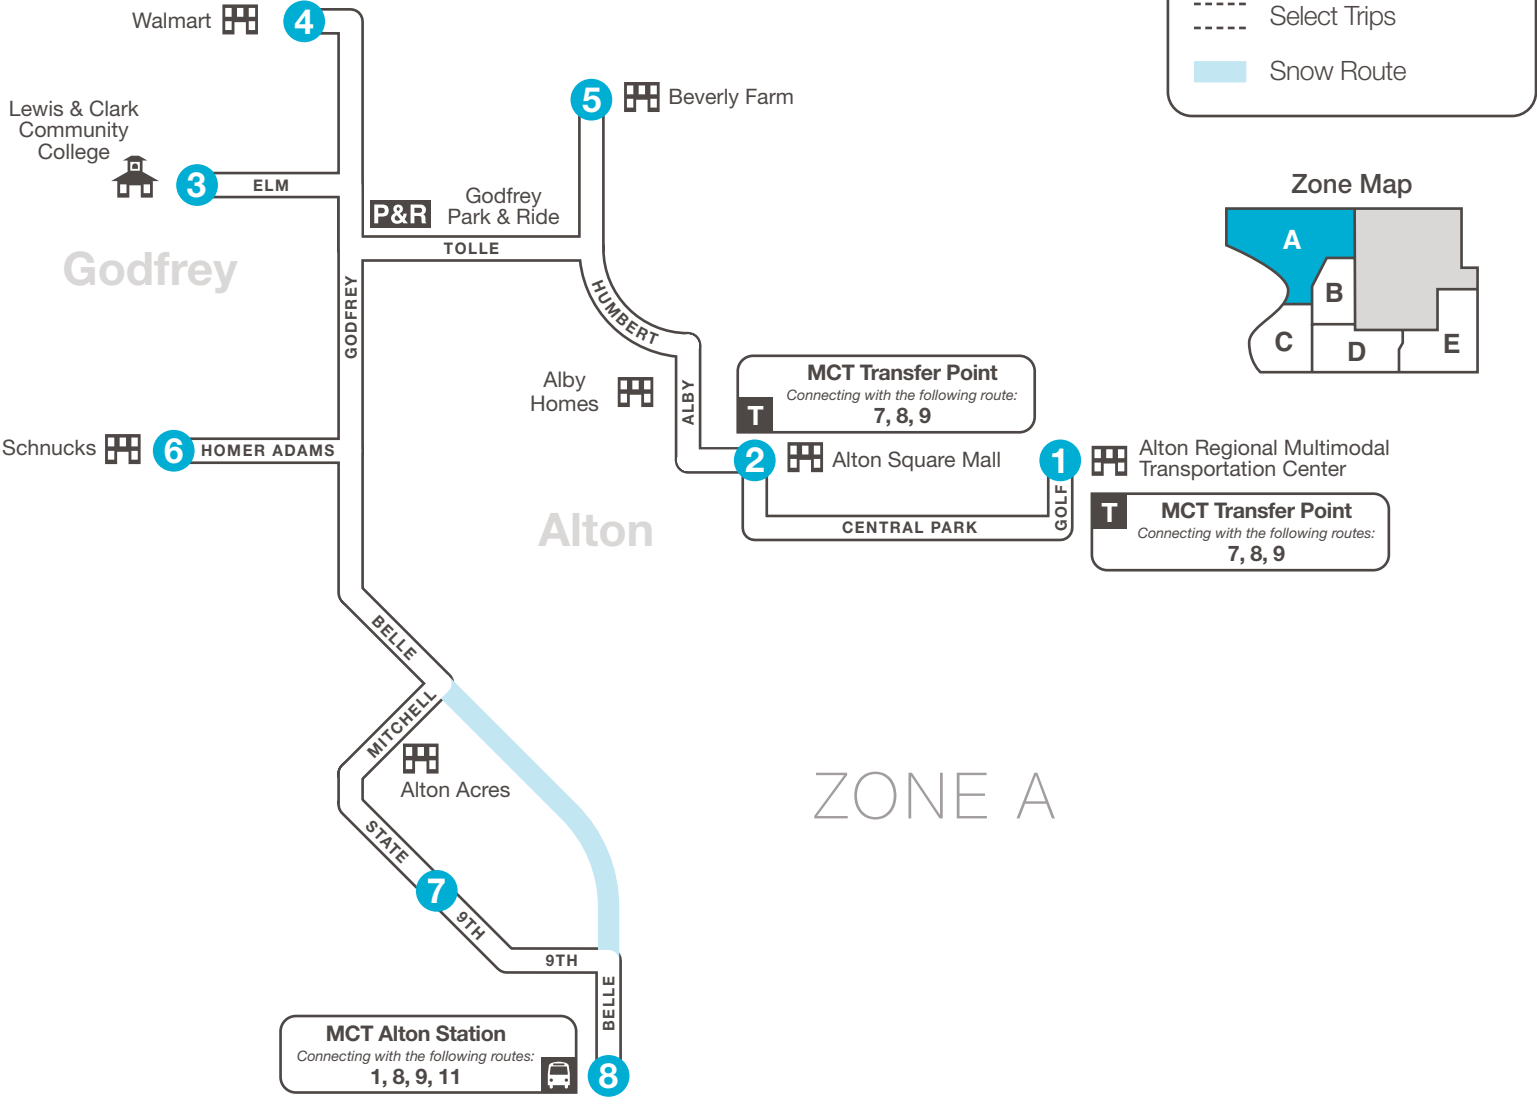

Route 10 – State & Elm Shuttle

ARMTC TO DOWNTOWN ALTON

1	2	3	4	3	5	6	7	8
BUS STARTS	Bus Leaves	Bus Leaves	Bus Arrives	Bus Leaves	Bus Leaves	Bus Leaves	Bus Leaves	BUS ENDS
Alton RTMC	Alton Square Mall	LCCC	Walmart	Walmart	LCCC	Beverly Farm	Schucks	Alton Station

Route 10 – State & Elm Shuttle

DOWNTOWN ALTON TO ARMTC

0 Timepoint
 — Bus Route
 - - - Select Trips
 ■ Snow Route

ZONE A

1	2	3	4	5	6	7	8
BUS STARTS	Bus Leaves	Bus Leaves	Bus Leaves	Bus Leaves	Bus Arrives / Bus Leaves	Bus Leaves	BUS ENDS
Alton Station	9th & Stael	Schnucks	Beverly Farms	LCCC	Walmart Arrival / Walmart Depart	LCCC	Alton Square / ARMTC

Madison County Transit Services

MCT Shuttle
 Bus service within a single Madison County Zone. Routes 2, 8, 9, 10, 11, 12, 14, 15, 16, 17, 20, 21

MCT Cross County
 Bus service from city to city crossing multiple Madison County Zones and select locations in St. Clair County. Routes 1, 4, 6, 7, 13, 19

Timetable & Map