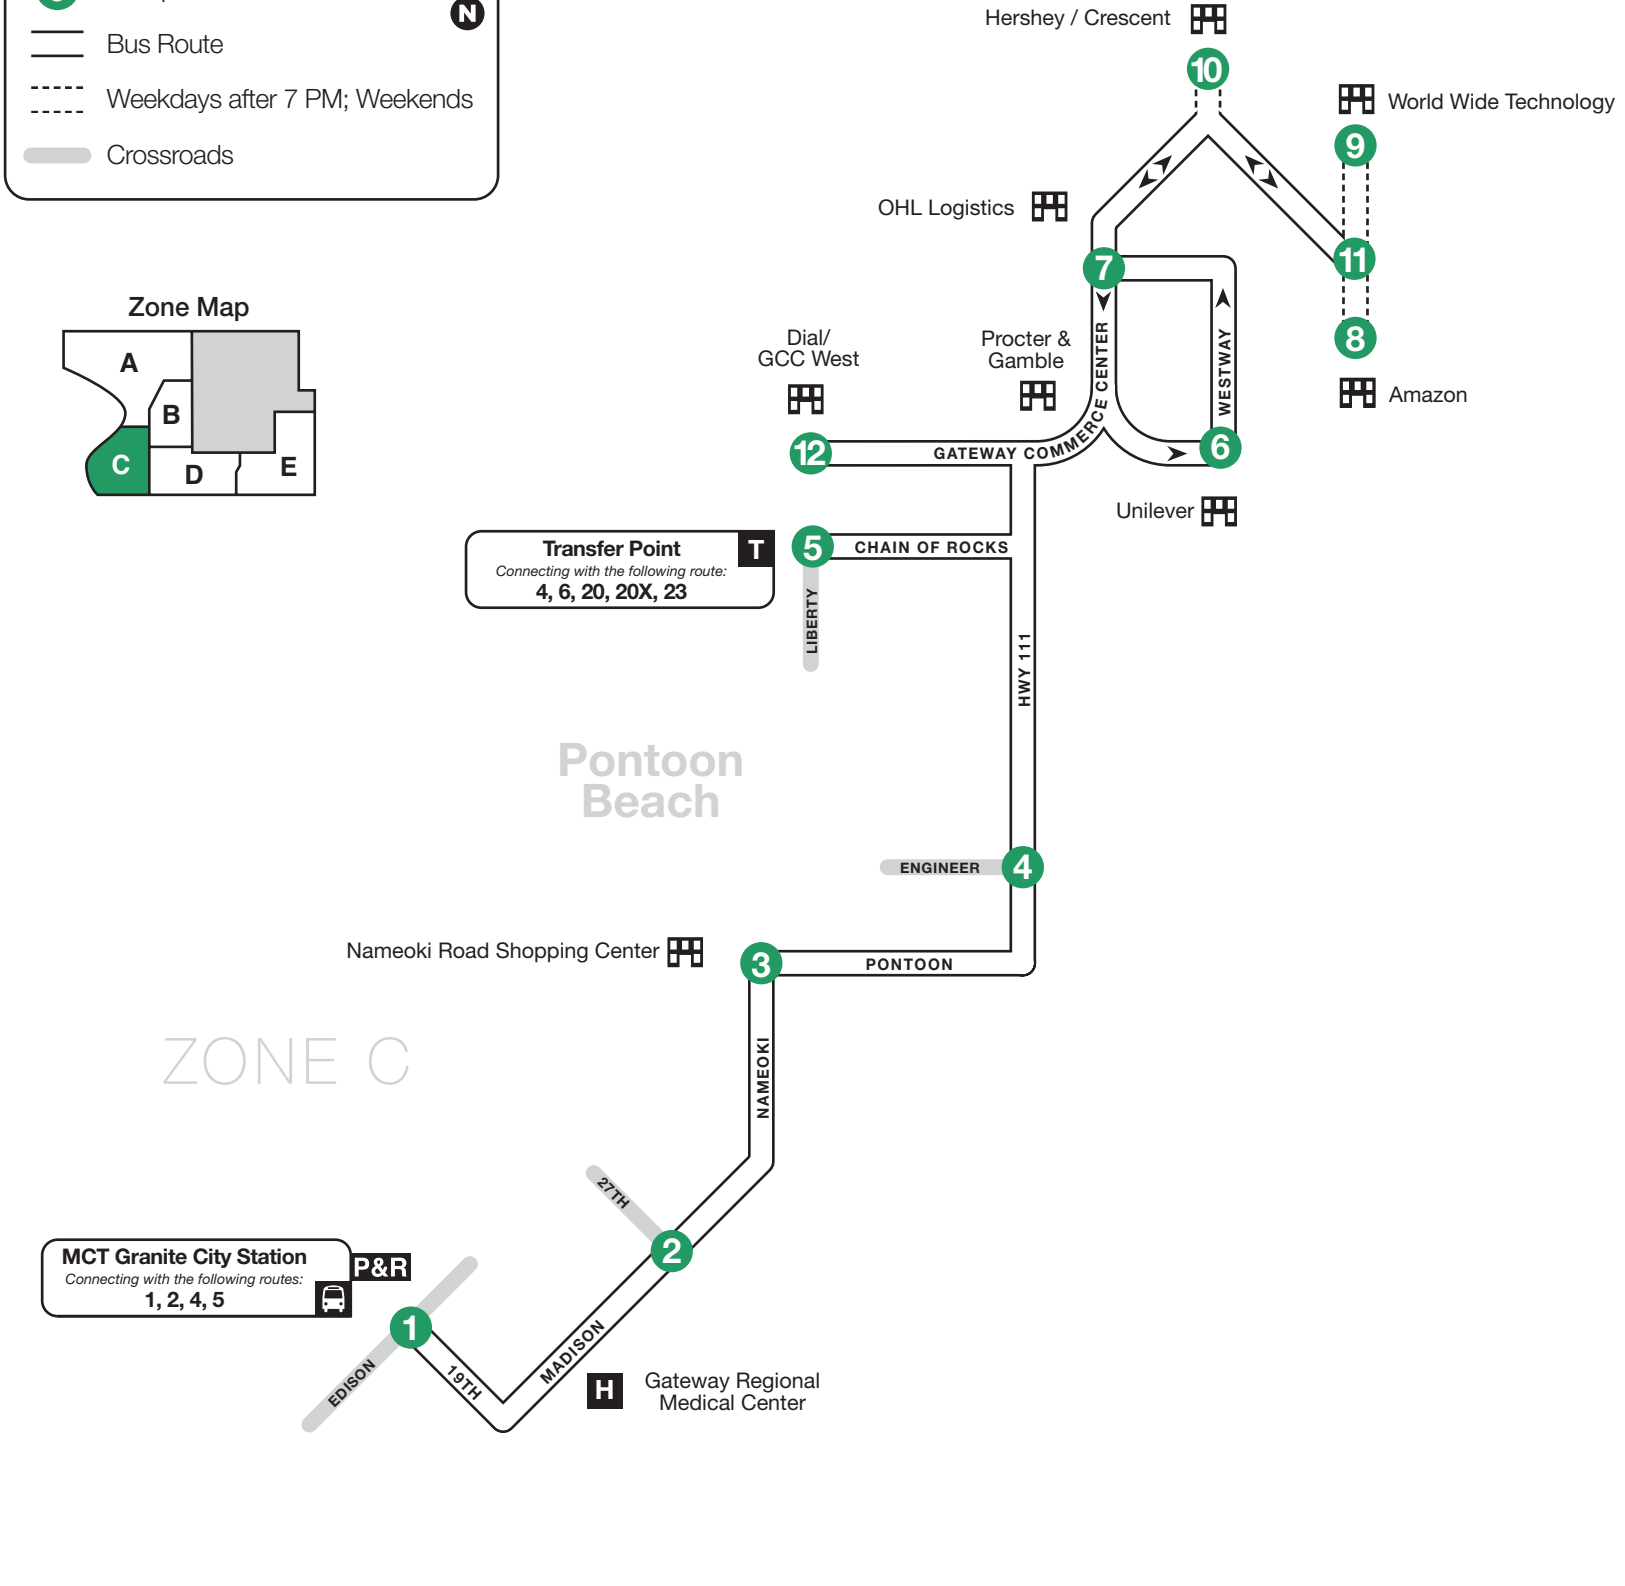

Route 20 – Granite City-Pontoon Beach Shuttle

GRANITE CITY TO PONTOON BEACH

0 Timepoint

— Bus Route

--- Weekdays after 7 PM; Weekends

█ Crossroads

1	2	3	4	5	6	7	8	9	10	8	11	12
BUS STARTS	Bus Leaves	Bus Leaves	Bus Leaves	Bus Arrives	Bus Leaves	Bus Leaves	Bus Leaves	Bus Leaves	BUS Leaves	Bus Leaves	Bus Leaves	BUS ENDS
Granite City Station	Madison Ave & 27th	Nameoki & Pontoon	IL 111 & Engineer	Liberty & Chain of Rocks	Liberty & Chain of Rocks	Unilever	Westway Dr.	Amazon GCC	World Wide Technology	Hershey	Amazon GCC	Dial

Instructions

North is always at the top of the timetable map.

The bus stops here at listed times. Look for the matching symbol below the map.

Transfer points and MCT Stations show where other bus routes intersect with this route.

Route 20 – Granite City-Pontoon Beach Shuttle

PONTOON BEACH TO GRANITE CITY

Transfer Point T
Connecting with the following route:
4, 6, 20, 20X, 23

MCT Granite City Station P&R
Connecting with the following routes:
1, 2, 4, 5

Timetable & Map

20 Granite City—Pontoon Beach Shuttle
Pontoon Beach
 Gateway Commerce Center
 Liberty & Chain of Rocks
Granite City
 Nameoki Road Shopping Centers
 Gateway Regional Medical Center
 Granite City Station