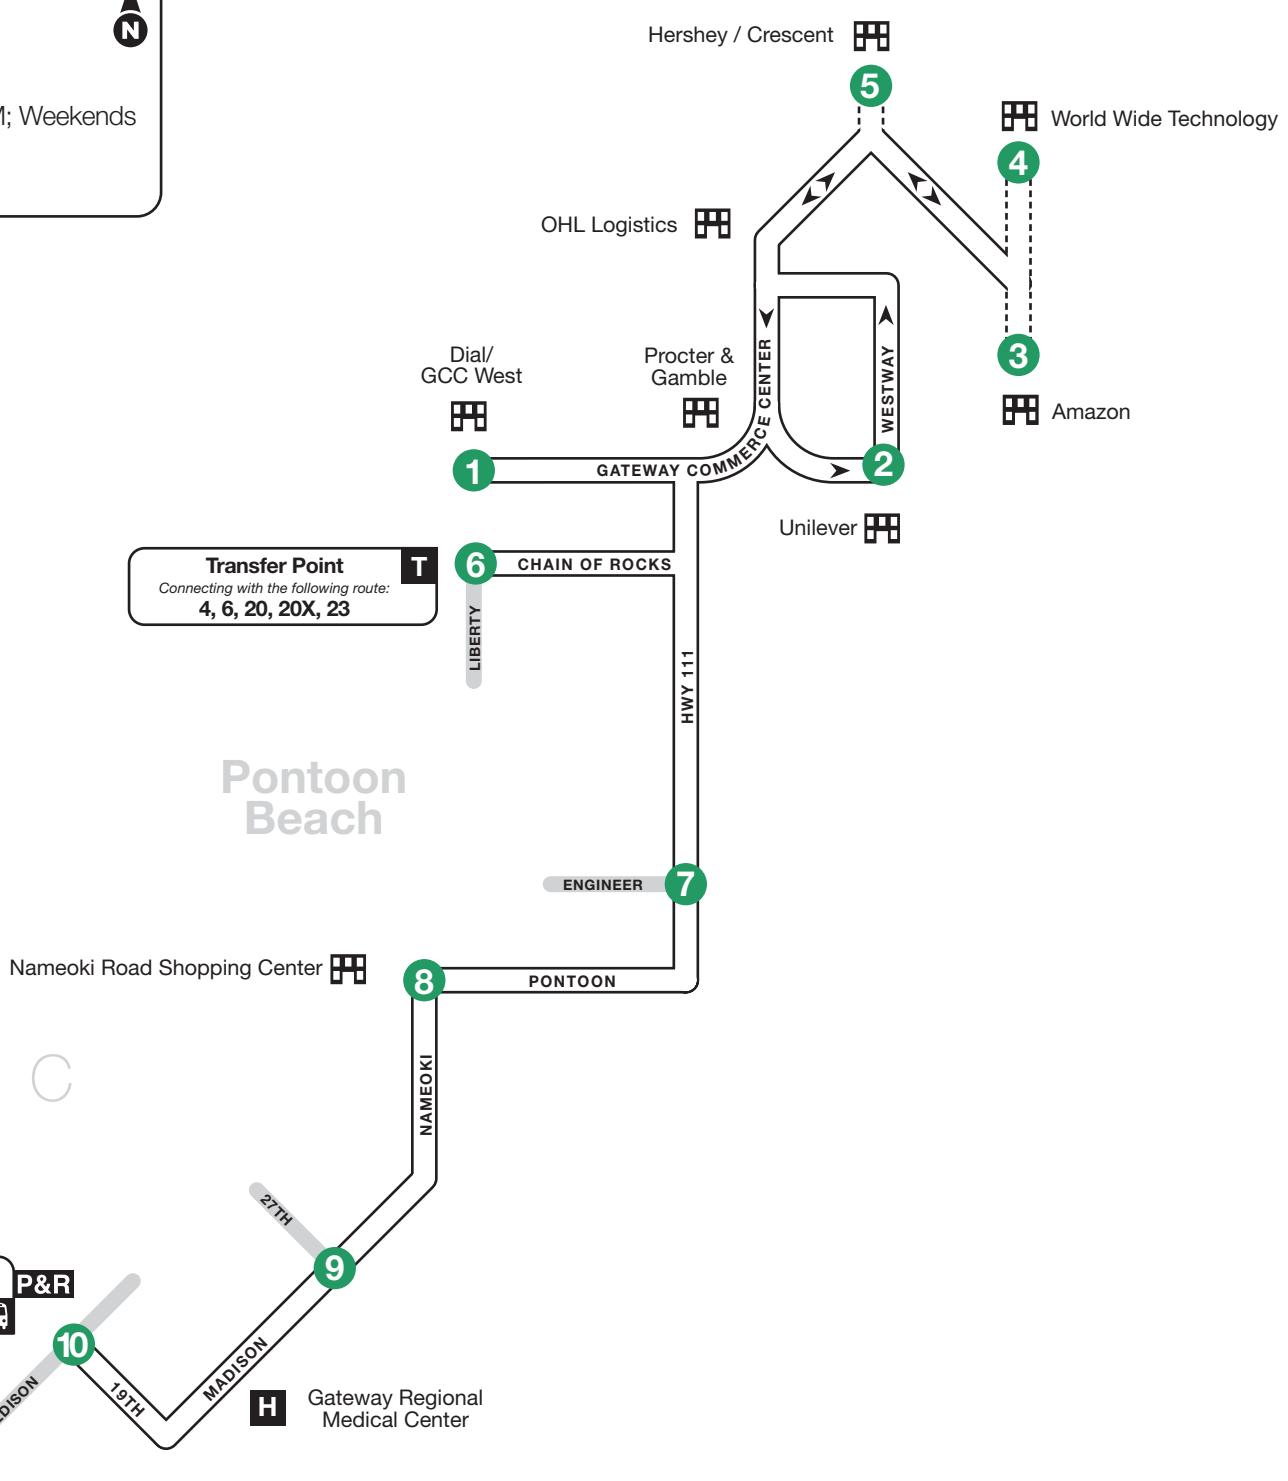

Instructions

North is always at the top of the timetable map.

The bus stops here at listed times. Look for the matching symbol below the map.

Transfer points and MCT Stations show where other bus routes intersect with this route.

Route 20 – Granite City-Pontoon Beach Shuttle

PONTOON BEACH TO GRANITE CITY

Transfer Point T
Connecting with the following route:
4, 6, 20, 20X, 23

MCT Granite City Station P&R
Connecting with the following routes:
1, 2, 4, 5

	1	2	3	4	5	6	7	8	9	10
	BUS STARTS	Bus Leaves	Bus Leaves	Bus Leaves	Bus Leaves	Bus Arrives / Bus Leaves	Bus Leaves	Bus Leaves	Bus Leaves	BUS ENDS
	Dial	Unilever	Amazon GCC	World Wide Technology	Hershey	Liberty & Chain of Rocks / Liberty & Chain of Rocks	IL 111 & Engineer	Nameoki & Pontoon	Madison Ave & 27th	Granite City Station

Timetable & Map

20 Granite City—Pontoon Beach Shuttle
Pontoon Beach
 Gateway Commerce Center
 Liberty & Chain of Rocks
Granite City
 Nameoki Road Shopping Centers
 Gateway Regional Medical Center
 Granite City Station