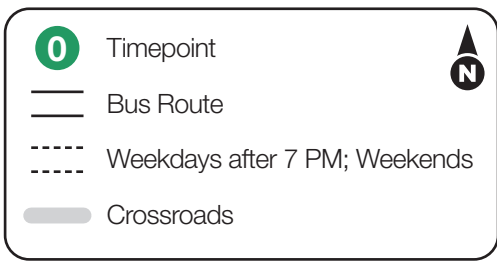

Route 20 – Granite City-Pontoon Beach Shuttle

PONTOON BEACH TO GRANITE CITY