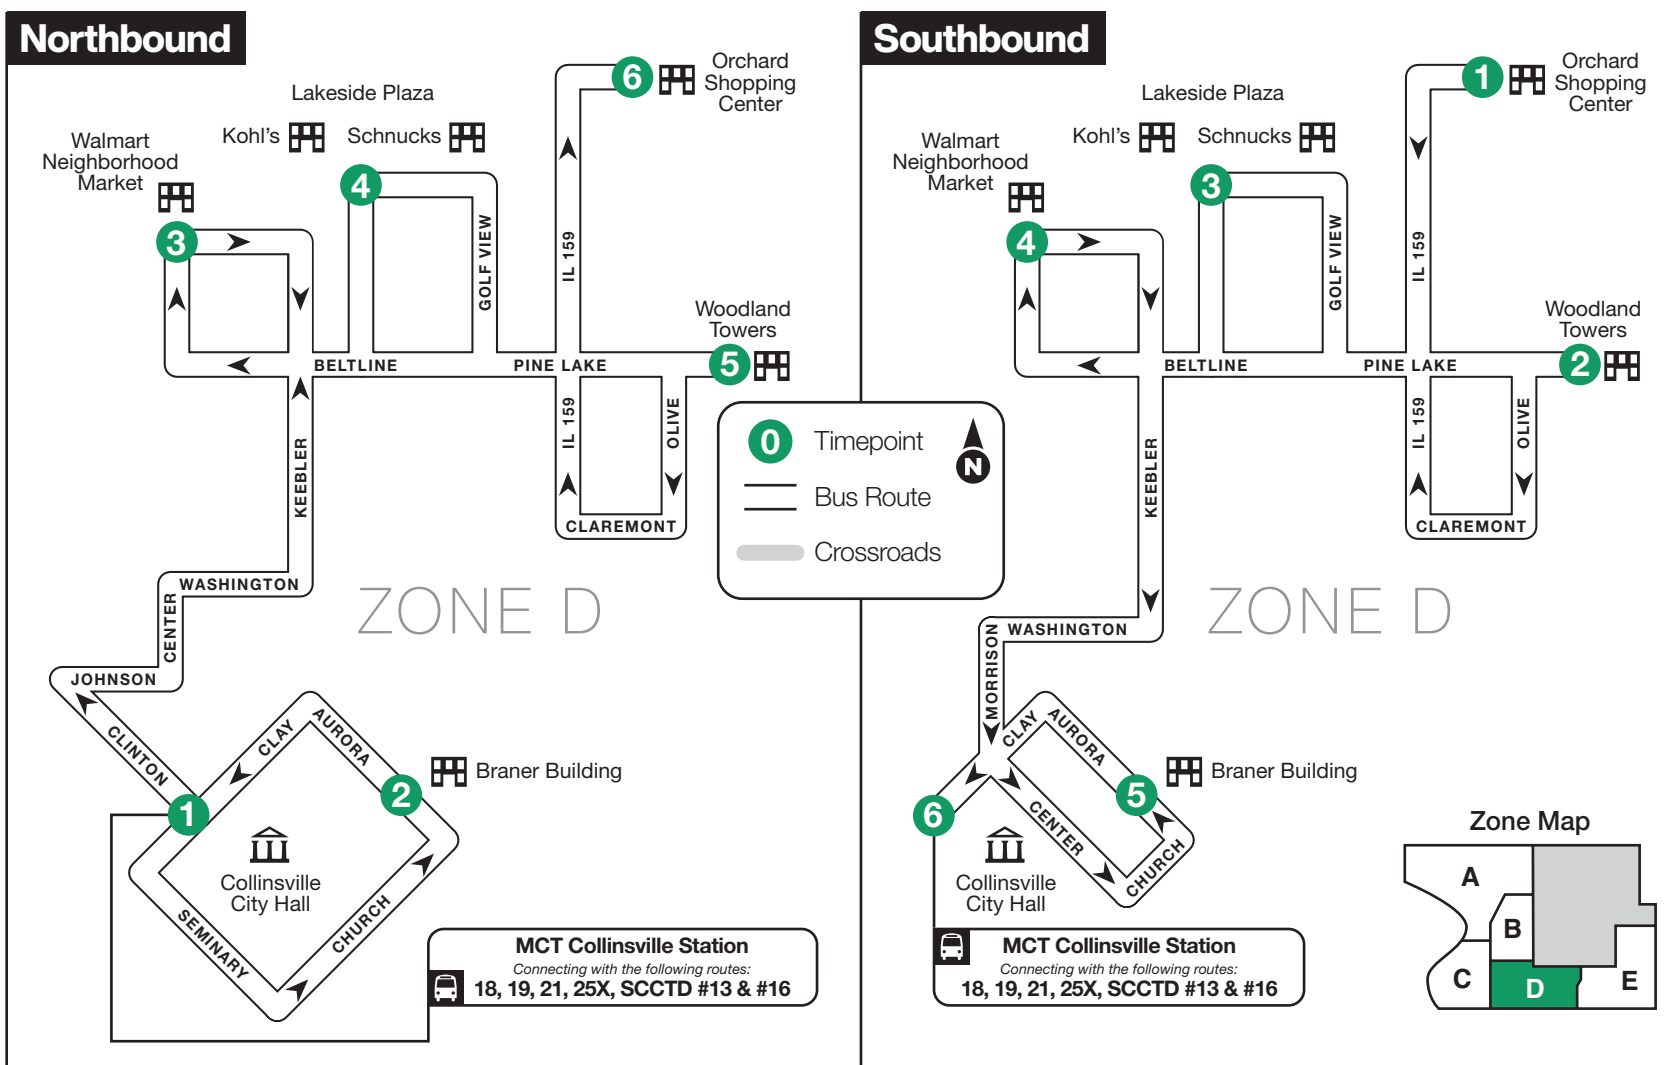

Route 15 – East Collinsville Shuttle

NORTHBOUND – COLLINSVILLE STATION TO ORCHARD SHOPPING CENTER
SOUTHBOUND – ORCHARD SHOPPING CENTER TO COLLINSVILLE STATION

Northbound

Southbound

	1	2	3	4	5	6
	BUS STARTS	Bus Leaves	Bus Leaves	Bus Leaves	Bus Leaves	Bus Leaves
	Collinsville Station	Braner Building	Walmart Neighborhood Market	Lakeside Plaza	Woodland Towers	Orchards Shopping Center
MONDAY – FRIDAY						
AM	6:58	7:00	7:08	7:13	7:18	7:25
	7:58	8:00	8:08	8:13	8:18	8:25
	8:58	9:00	9:08	9:13	9:18	9:25
	9:58	10:00	10:08	10:13	10:18	10:25
	10:58	11:00	11:08	11:13	11:18	11:25
PM	11:58	12:00	12:08	12:13	12:18	12:25
	12:58	1:00	1:08	1:13	1:18	1:25
	1:58	2:00	2:08	2:13	2:18	2:25
	2:58	3:00	3:08	3:13	3:18	3:25
	3:58	4:00	4:08	4:13	4:18	4:25
	4:58	5:00	5:08	5:13	5:18	5:25
	5:58	6:00	6:08	6:13	6:18	6:25
SATURDAY						
AM	7:58	8:00	8:08	8:13	8:18	8:25
	8:58	9:00	9:08	9:13	9:18	9:25
	9:58	10:00	10:08	10:13	10:18	10:25
	10:58	11:00	11:08	11:13	11:18	11:25
PM	11:58	12:00	12:08	12:13	12:18	12:25
	12:58	1:00	1:08	1:13	1:18	1:25
	1:58	2:00	2:08	2:13	2:18	2:25
	2:58	3:00	3:08	3:13	3:18	3:25
	3:58	4:00	4:08	4:13	4:18	4:25
	4:58	5:00	5:08	5:13	5:18	5:25
	5:58	6:00	6:08	6:13	6:18	6:25

Instructions

North is always at the top of the timetable map.

The bus stops here at listed times. Look for the matching symbol below the map.

Transfer points and MCT Stations show where other bus routes intersect with this route.

Madison County Transit Services

MCT Shuttle

Bus service within a single Madison County Zone. Routes 2, 8, 9, 10, 11, 12, 14, 15, 16, 17, 20, 21, 22, 23

MCT Cross County

Bus service from city to city crossing multiple Madison County Zones and select locations in St. Clair County. Routes 1, 4, 6, 7, 13, 19

Funding provided in whole or in part by the Illinois Department of Transportation.

Timetable & Map

Collinsville Shuttle

15 — East Collinsville

- Collinsville Station
- Woodland Towers
- Lakeside Plaza
- Walmart Neighborhood Market
- Braner Building