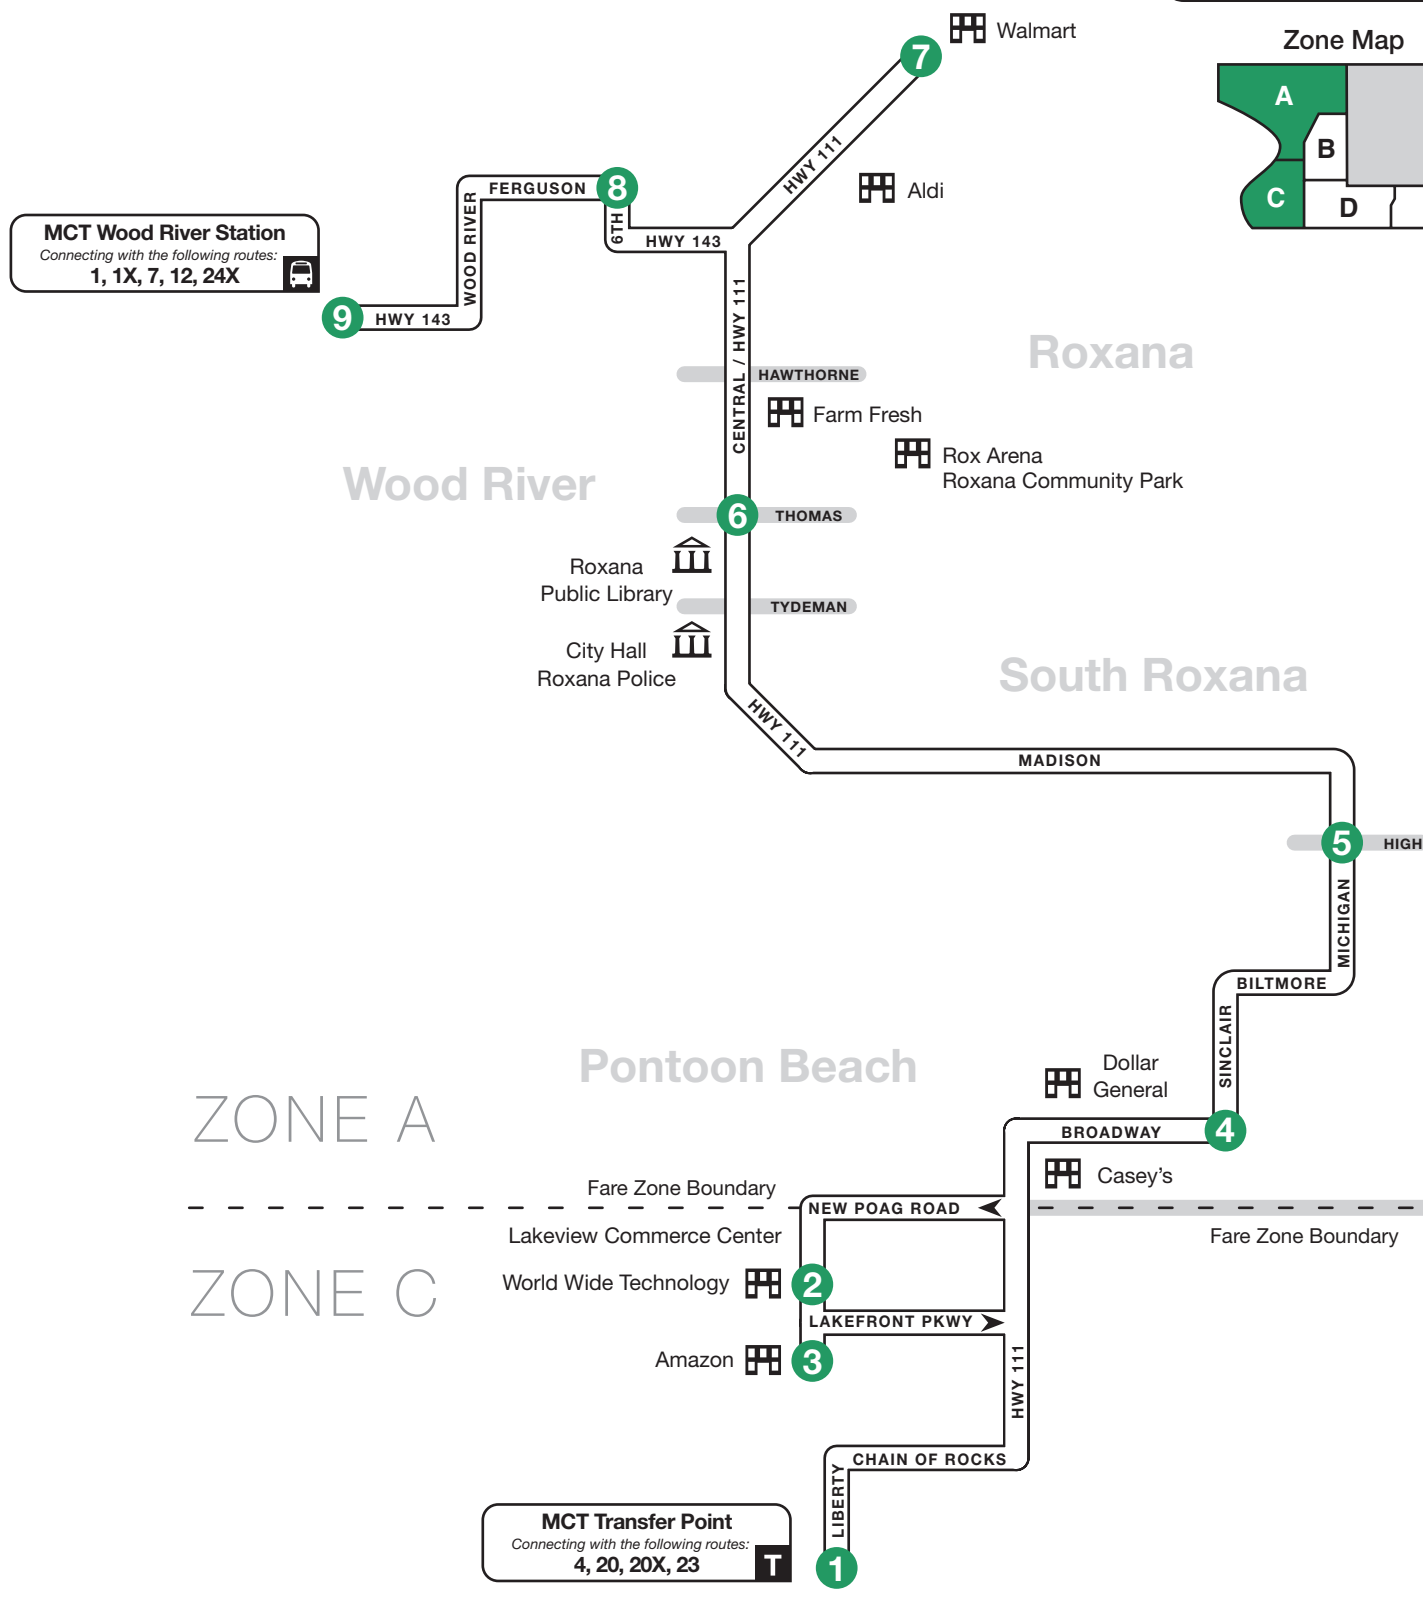

Route 6 – Roxana-Pontoon Beach

PONTOON BEACH TO WOOD RIVER STATION

0 Timepoint
 — Bus Route
 - - - Select Trips
 █ Crossroads

1	2	3	4	5	6	7	8	9
BUS STARTS Liberty & Chain of Rocks	Bus Leaves World Wide Tech	Bus Leaves Amazon Lakeview	Bus Leaves Sinclair & Broadway	Bus Leaves Michigan & High	Bus Leaves Central & Thomas	Bus Leaves Wood River Walmart	Bus Leaves Ferguson & 6th	BUS ENDS Wood River Station

Instructions

North is always at the top of the timetable map.

The bus stops here at listed times. Look for the matching symbol below the map.

Transfer points and MCT Stations show where other bus routes intersect with this route.

Route 6 – Roxana-Pontoon Beach

WOOD RIVER STATION TO PONTOON BEACH

0 Timepoint
 — Bus Route
 - - - Select Trips
 █ Crossroads

	1	2	3	4	5	6	7	8	9	10
BUS STARTS	Wood River Station	S.Main & Evans	Ferguson & 6th	Wood River Walmart	Central & Thomas	Michigan & High	Sinclair & Broadway	World Wide Tech	Amazon Lakeview	Liberty & Chain of Rocks
Bus Leaves										
Bus Leaves										
Bus Leaves										
Bus Leaves										
Bus Leaves										
Bus Leaves										
Bus Leaves										
Bus Leaves										
BUS ENDS										

* Trip serves Gateway Commerce Center before serving Liberty and Chain of Rocks.

		SATURDAY & SUNDAY									
AM	6:48	6:50	6:55	7:06	7:12	7:19	7:22	7:28	7:30	7:40	
	7:48	7:50	7:55	8:06	8:12	8:19	8:22	8:28	8:30	8:40	
	8:48	8:50	8:55	9:06	9:12	9:19	9:22	9:28	9:30	9:40	
	9:48	9:50	9:55	10:06	10:12	10:19	10:22	10:28	10:30	10:40	
	10:48	10:50	10:55	11:06	11:12	11:19	11:22	11:28	11:30	11:40	
PM	11:48	11:50	11:55	12:06	12:12	12:19	12:22	12:28	12:30	12:40	
	12:48	12:50	12:55	1:06	1:12	1:19	1:22	1:28	1:30	1:40	
	1:48	1:50	1:55	2:06	2:12	2:19	2:22	2:28	2:30	2:40	
	2:48	2:50	2:55	3:06	3:12	3:19	3:22	3:28	3:30	3:40	
	3:48	3:50	3:55	4:06	4:12	4:19	4:22	4:28	4:30	4:40	
4:48	4:50	4:55	5:06	5:12	5:19	5:22	5:28	5:30	5:40		
5:48	5:50	5:55	6:06	6:12	6:19	6:22	6:28	6:30	6:40		