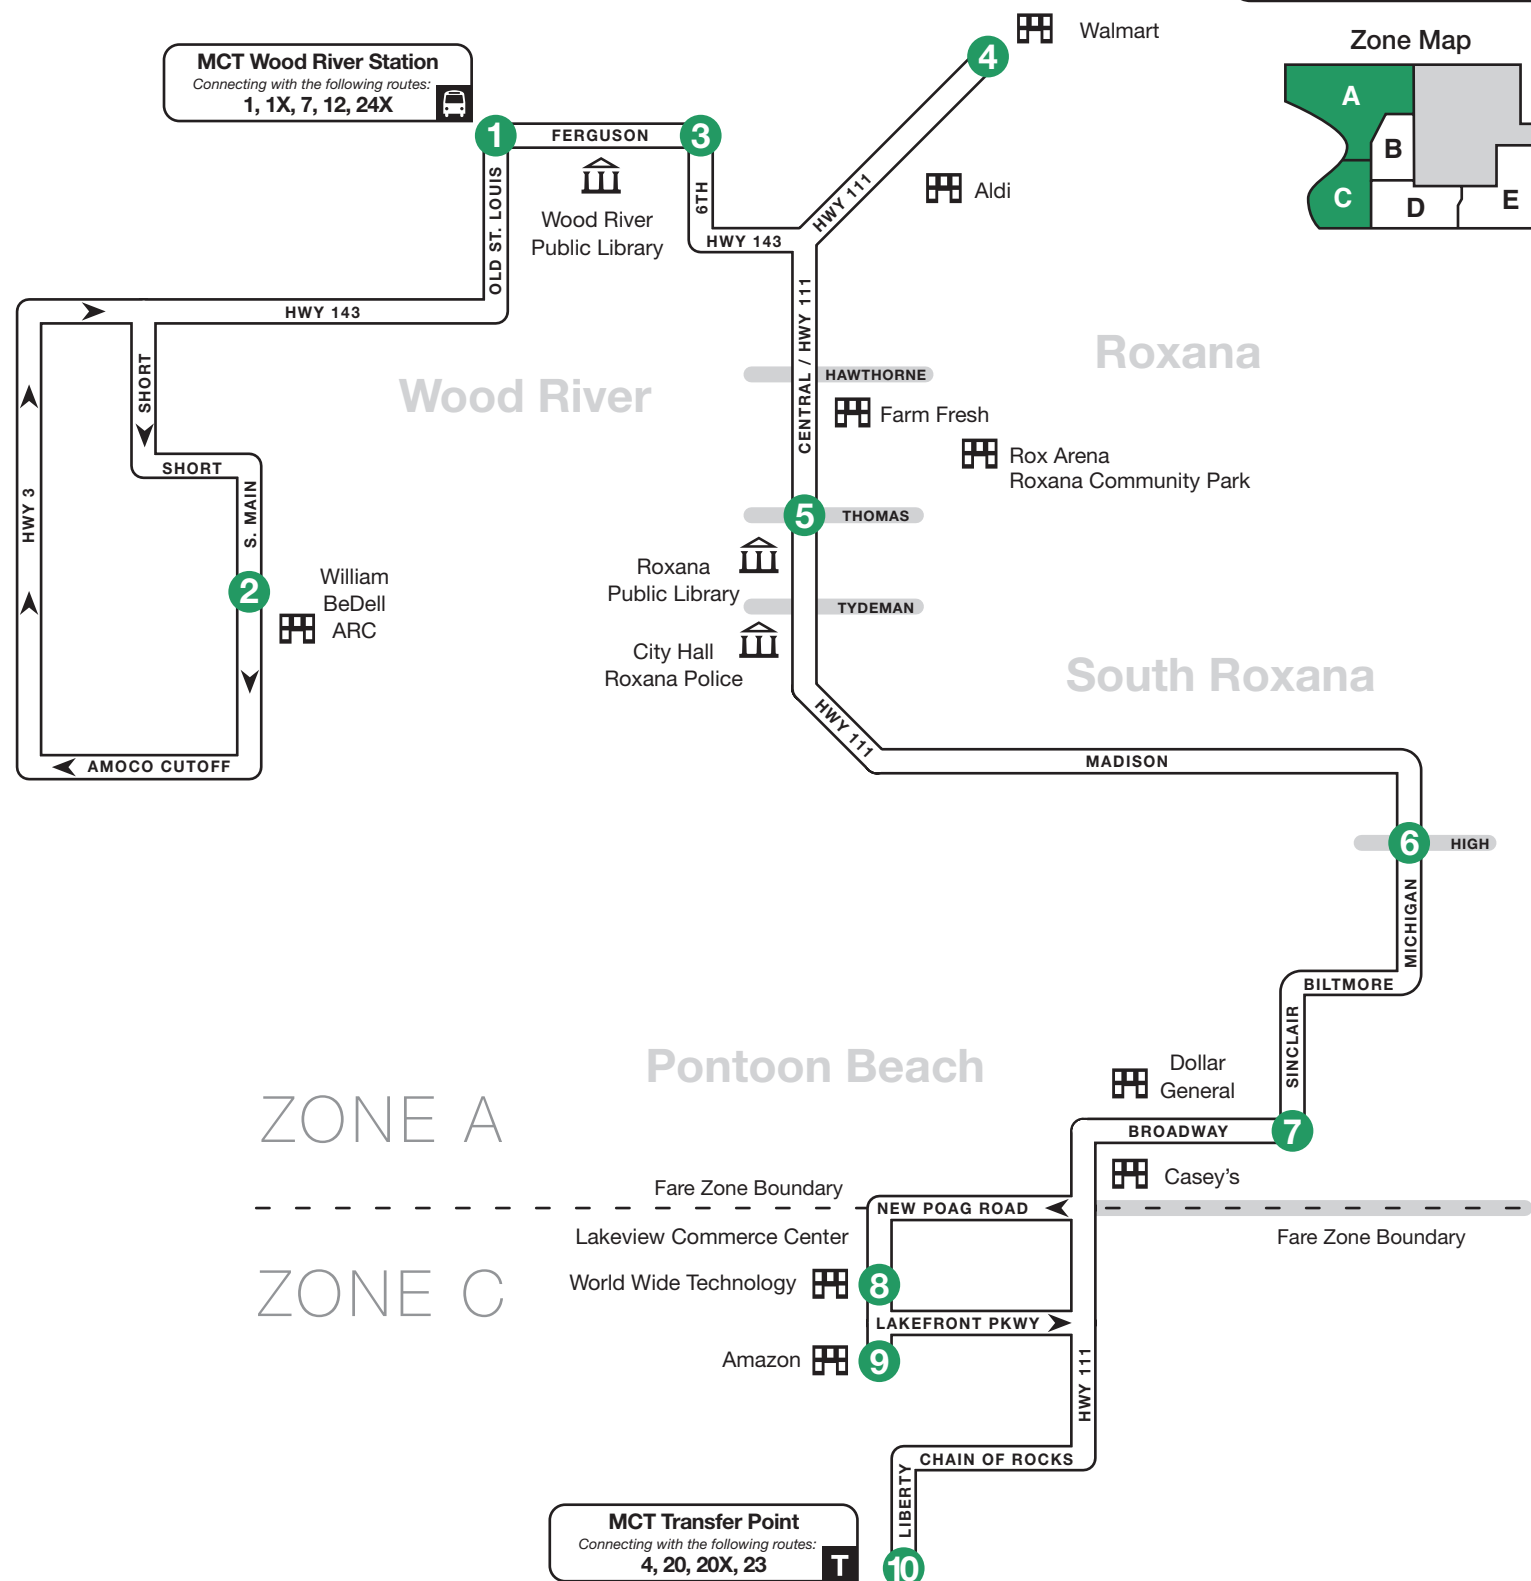

Route 6 – Roxana-Pontoon Beach

PONTOON BEACH TO WOOD RIVER STATION

0 Timepoint
 — Bus Route
 - - - Select Trips
 █ Crossroads

1	2	3	4	5	6	7	8	9
BUS STARTS Liberty & Chain of Rocks	Bus Leaves World Wide Tech	Bus Leaves Amazon Lakeview	Bus Leaves Sinclair & Broadway	Bus Leaves Michigan & High	Bus Leaves Central & Thomas	Bus Leaves Wood River Walmart	Bus Leaves Ferguson & 6th	BUS ENDS Wood River Station

Instrucciones

El norte está siempre en lo alto del horario.

El autobús para aquí a las horas marcadas. Busque el símbolo que corresponda debajo del mapa.

Puntos de transferencia y estaciones de MCT donde otras líneas de autobús cruzan esta ruta.

Route 6 – Roxana-Pontoon Beach

WOOD RIVER STATION TO PONTOON BEACH

0 Timepoint
 — Bus Route
 - - - Select Trips
 █ Crossroads

	1	2	3	4	5	6	7	8	9	10
BUS STARTS	Wood River Station	S.Main & Evans	Ferguson & 6th	Wood River Walmart	Central & Thomas	Michigan & High	Sinclair & Broadway	World Wide Tech	Amazon Lakeview	Liberty & Chain of Rocks
Bus Leaves										
Bus Leaves										
Bus Leaves										
Bus Leaves										
Bus Leaves										
Bus Leaves										
Bus Leaves										
Bus Leaves										
BUS ENDS										

* Trip serves Gateway Commerce Center before serving Liberty and Chain of Rocks.

		SATURDAY & SUNDAY									
AM	6:48	6:50	6:55	7:06	7:12	7:19	7:22	7:28	7:30	7:40	
	7:48	7:50	7:55	8:06	8:12	8:19	8:22	8:28	8:30	8:40	
	8:48	8:50	8:55	9:06	9:12	9:19	9:22	9:28	9:30	9:40	
	9:48	9:50	9:55	10:06	10:12	10:19	10:22	10:28	10:30	10:40	
	10:48	10:50	10:55	11:06	11:12	11:19	11:22	11:28	11:30	11:40	
PM	11:48	11:50	11:55	12:06	12:12	12:19	12:22	12:28	12:30	12:40	
	12:48	12:50	12:55	1:06	1:12	1:19	1:22	1:28	1:30	1:40	
	1:48	1:50	1:55	2:06	2:12	2:19	2:22	2:28	2:30	2:40	
	2:48	2:50	2:55	3:06	3:12	3:19	3:22	3:28	3:30	3:40	
	3:48	3:50	3:55	4:06	4:12	4:19	4:22	4:28	4:30	4:40	
4:48	4:50	4:55	5:06	5:12	5:19	5:22	5:28	5:30	5:40		
5:48	5:50	5:55	6:06	6:12	6:19	6:22	6:28	6:30	6:40		