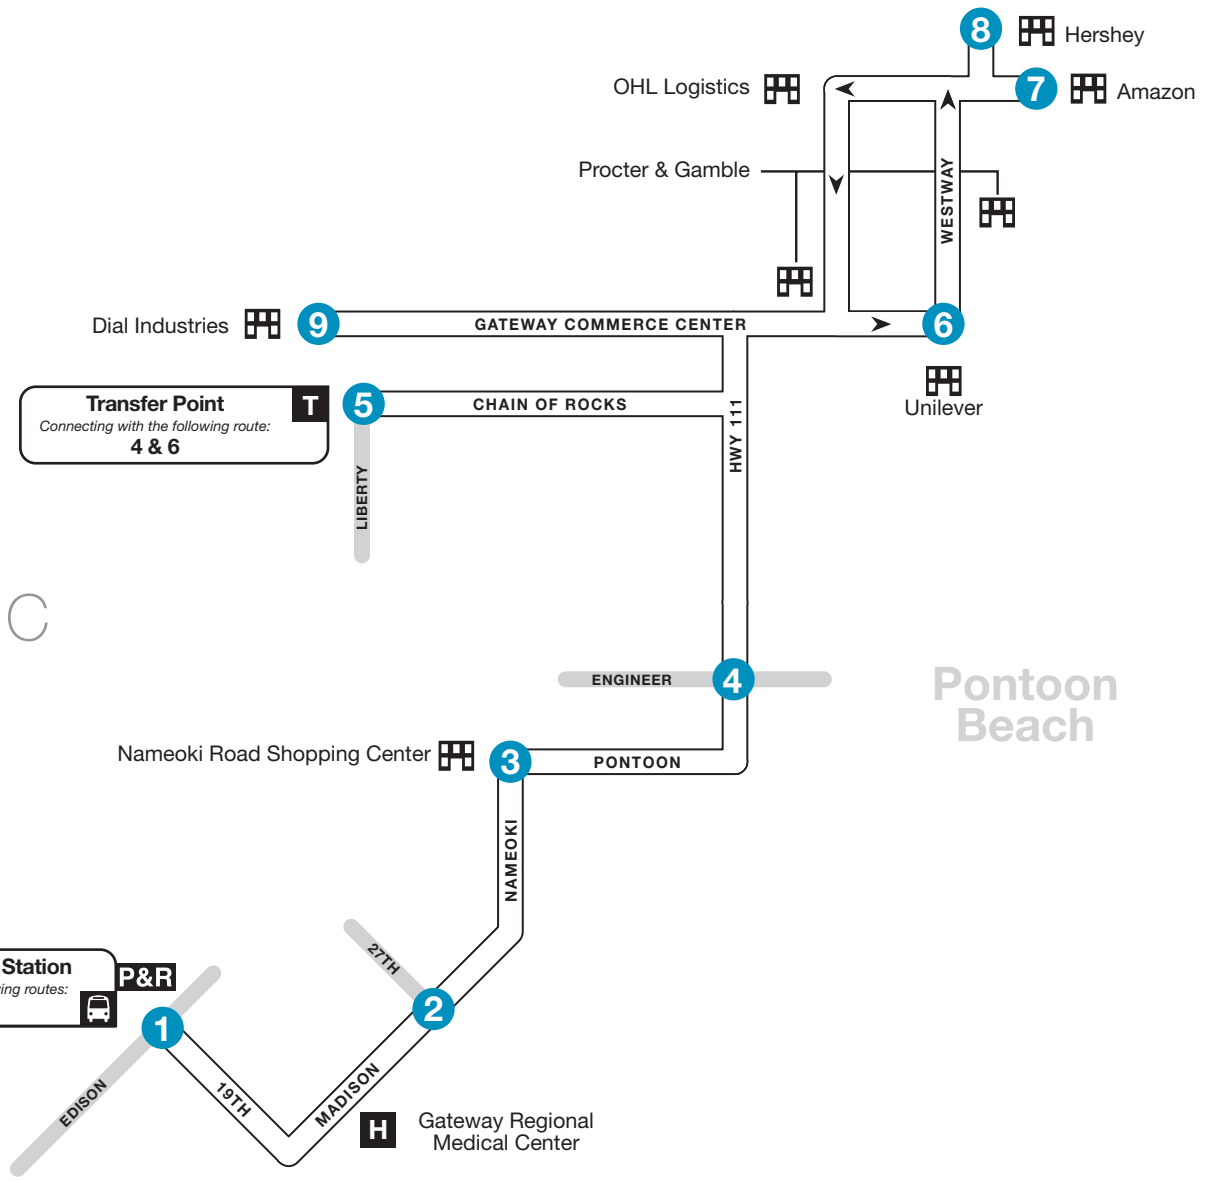

Route 20 – Granite City-Pontoon Beach Shuttle

GRANITE CITY TO PONTOON BEACH

ZONE C

	1	2	3	4	5	6	7	8	9
BUS STARTS	Granite City Station								
Bus Leaves		Madison Ave & 27th							
Bus Leaves			Nameoki & Amos						
Bus Leaves				IL 111 & Engineer					
Bus Arrives					Liberty & Chain of Rocks				
Bus Leaves					Liberty & Chain of Rocks				
Bus Leaves						Unilever			
Bus Leaves*							Amazon GCC		
BUS Leaves*								Hershey	
BUS ENDS									Dial

Route 20 – Granite City-Pontoon Beach Shuttle

PONTOON BEACH TO GRANITE CITY

ZONE C

1	2	3	4	5	6	7	8	9	
BUS STARTS	Bus Leaves	Bus Leaves	Bus Leaves	Bus Arrives / Bus Leaves	Bus Leaves	Bus Leaves	BUS ENDS	BUS ENDS	
Dial	Unilever	Amazon GCC	Hershey	Liberty & Chain of Rocks	Liberty & Chain of Rocks	IL 111 & Engineer	Nameoki & Amos	Madison Ave & 27th	Granite City Station

DESIGNATED STOPS ONLY

Granite City—
Pontoon Beach Shuttle

Pontoon Beach
 Gateway Commerce Center
 Liberty & Chain of Rocks Transfer

Granite City
 Nameoki Road Shopping Centers
 Gateway Regional Medical Center
 Granite City Station