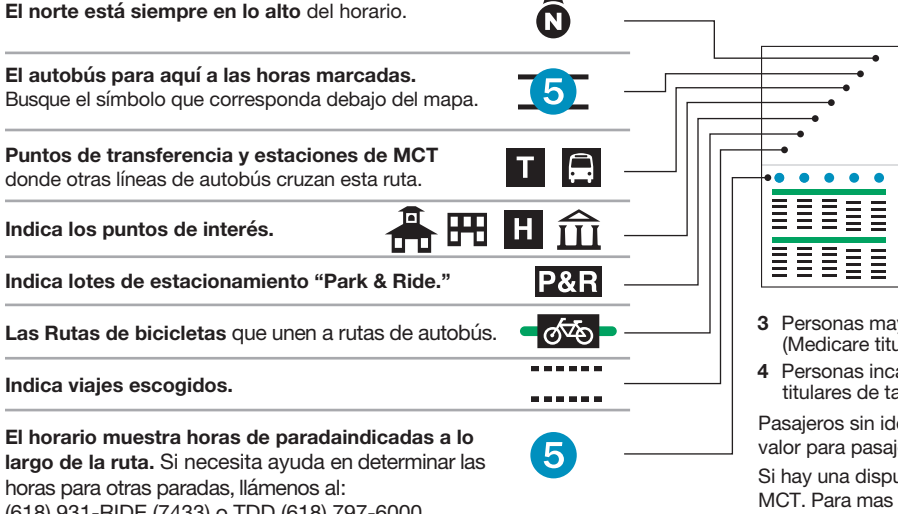

Instrucciones

Pasaje En Efectivo	Passage		
	Adulto	Anciano¹ Deshabilitado² Menores de 5	Anciano³ Deshabilitado⁴ Niños 5-12
MCT Shuttle	$1.50	GRATIS	$0.75
MCT Cross County	$2.00	GRATIS	$1.00
MCT Regional	$3.00	GRATIS	$1.50
MCT Express	$3.50	GRATIS	$1.75

2-HR Zone		2-HR Regional	Express Round Trip	Local Monthly	System Monthly	Student Monthly
	$2	$3	$5	$50	$70	$20

1 Personas mayores de edad (65 años o más) que tienen un gratis tarjeta de Identificación de MCT mayor.
2 Personas incapacitadas que han sido registradas y han sido registradas con MCT Paratransit, deben mostrar tarjeta de validación de MCT Paratransit, MCT ADA o MCT Circuit Breaker.
3 Personas mayores de edad (65 años o más) con tarjeta de MCT Tarifa Media o Metro Tarifa Rebajada. (Medicare titulares de tarjeta elegibles)
4 Personas incapacitadas que tienen tarjeta de MCT Tarifa Media o Metro Tarifa Rebajada. (Medicare titulares de tarjeta elegibles)

Pasajeros sin identificación deben pagar el precio completo. Pasajes Metro y billetes son aceptados como valor para pasaje.
Si hay una disputa de pasaje o transferencia, pague el pasaje como requerido y póngase en contacto con MCT. Para mas información sobre pasajes y horarios llame al (618) 797-4636 (INFO) o TDD (618) 797-6000.