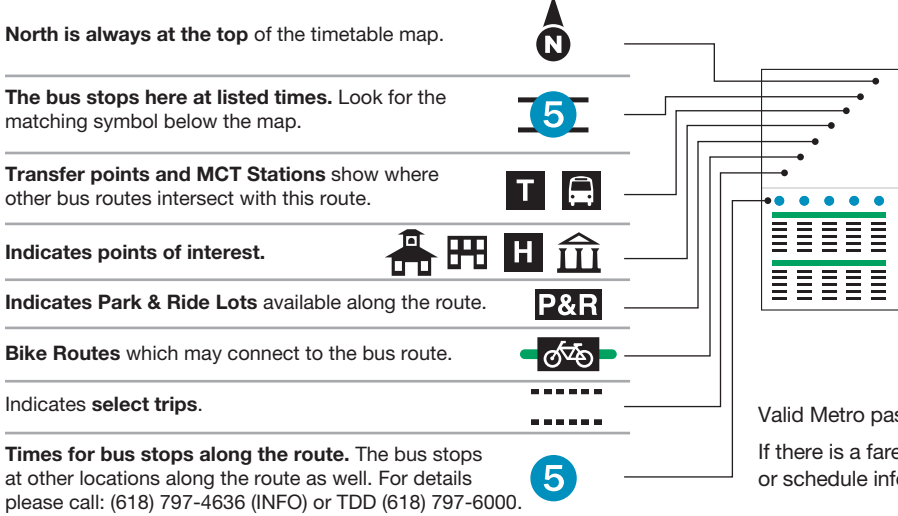

Instructions

Cash Fares	Passes		
	Adult	Seniors¹ Disabled² Children under 5	Seniors³ Disabled⁴ Children 5-12
MCT Shuttle	$1.50	FREE	$0.75
MCT Cross County	$2.00	FREE	$1.00
MCT Regional	$3.00	FREE	$1.50
MCT Express	$3.50	FREE	$1.75

2-HR Zone		2-HR Regional	Express Round Trip	Local Monthly	System Monthly	Student Monthly
	$2	$3	$5	$50	$70	$20

1 Seniors (65 and up) with MCT Senior Free Ride ID.
2 Registered ADA Paratransit users with valid MCT Paratransit ID, MCT ADA ID, or MCT Circuit Breaker ID.
3 Seniors (65 and up) with MCT Half Fare ID or Metro Reduced Fare Permit. Medicare cardholders eligible.
4 Persons with disabilities with MCT Half Fare ID or Metro Reduced Fare Permit. Medicare cardholders eligible.

Valid Metro passes and tickets are accepted for value toward fare.
If there is a fare or transfer, pay the fare as requested and contact MCT. For additional fare or schedule information, call (618) 797-4636 (INFO) or TDD (618) 797-6000.