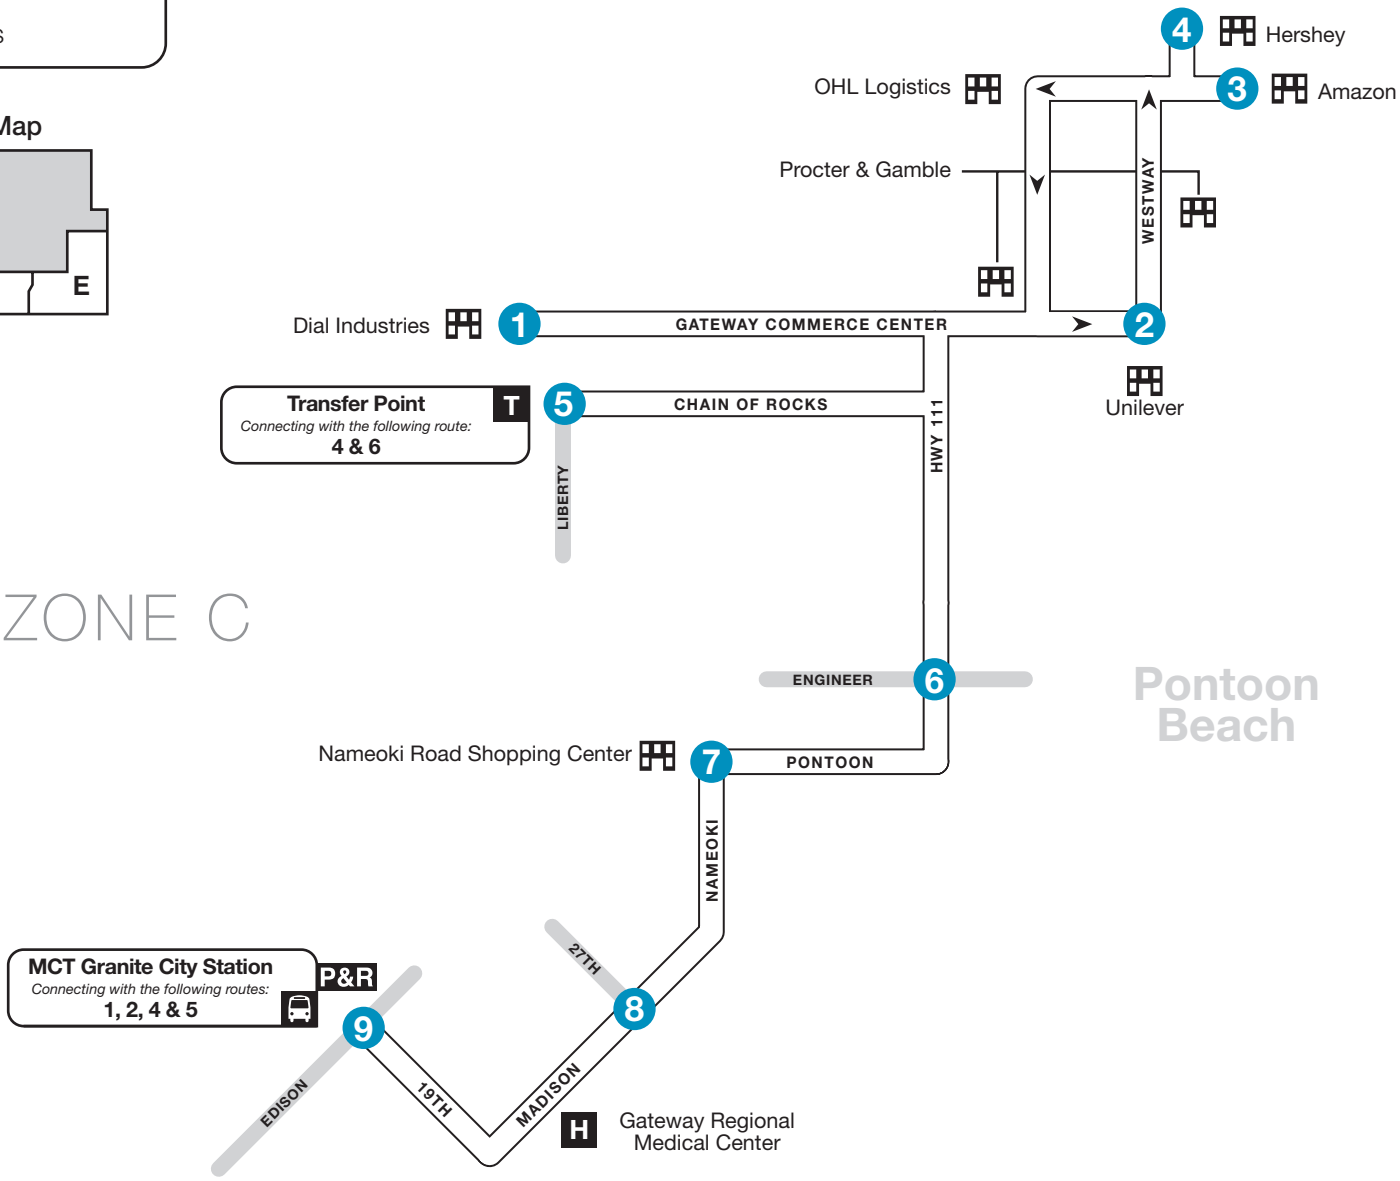

Route 20 – Granite City-Pontoon Beach Shuttle

GRANITE CITY TO PONTOON BEACH

ZONE C

	1	2	3	4	5	6	7	8	9
BUS STARTS	Granite City Station								
Bus Leaves		Madison Ave & 27th							
Bus Leaves			Nameoki & Amos						
Bus Leaves				IL 111 & Engineer					
Bus Arrives					Liberty & Chain of Rocks				
Bus Leaves					Liberty & Chain of Rocks				
Bus Leaves						Unilever			
Bus Leaves*							Amazon GCC		
BUS Leaves*								Hershey	
BUS ENDS									Dial

Route 20 – Granite City-Pontoon Beach Shuttle

PONTOON BEACH TO GRANITE CITY

ZONE C

1	2	3	4	5	6	7	8	9	
BUS STARTS	Bus Leaves	Bus Leaves	Bus Leaves	Bus Arrives / Bus Leaves	Bus Leaves	Bus Leaves	BUS ENDS	BUS ENDS	
Dial	Unilever	Amazon GCC	Hershey	Liberty & Chain of Rocks	Liberty & Chain of Rocks	IL 111 & Engineer	Nameoki & Amos	Madison Ave & 27th	Granite City Station

DESIGNATED STOPS ONLY

Granite City—
Pontoon Beach Shuttle

Pontoon Beach
 Gateway Commerce Center
 Liberty & Chain of Rocks Transfer

Granite City
 Nameoki Road Shopping Centers
 Gateway Regional Medical Center
 Granite City Station

Timetable & Map