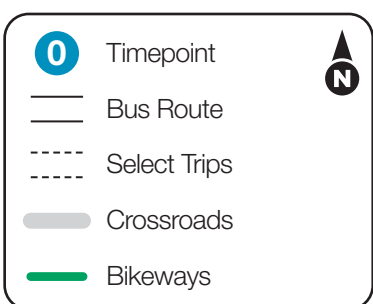

Route 20 – Granite City-Pontoon Beach Shuttle

GRANITE CITY TO PONTOON BEACH

ZONE C

	1	2	3	4	5	6	7	8	9
BUS STARTS	Granite City Station								
Bus Leaves		Madison Ave & 27th							
Bus Leaves			Nameoki & Amos						
Bus Leaves				IL 111 & Engineer					
Bus Arrives					Liberty & Chain of Rocks				
Bus Leaves					Liberty & Chain of Rocks				
Bus Leaves						Unilever			
Bus Leaves*							Amazon GCC		
BUS Leaves*								Hershey	
BUS ENDS									Dial

DESIGNATED STOPS ONLY

Granite City—
Pontoon Beach Shuttle

Pontoon Beach
 Gateway Commerce Center
 Liberty & Chain of Rocks Transfer

Granite City
 Nameoki Road Shopping Centers
 Gateway Regional Medical Center
 Granite City Station