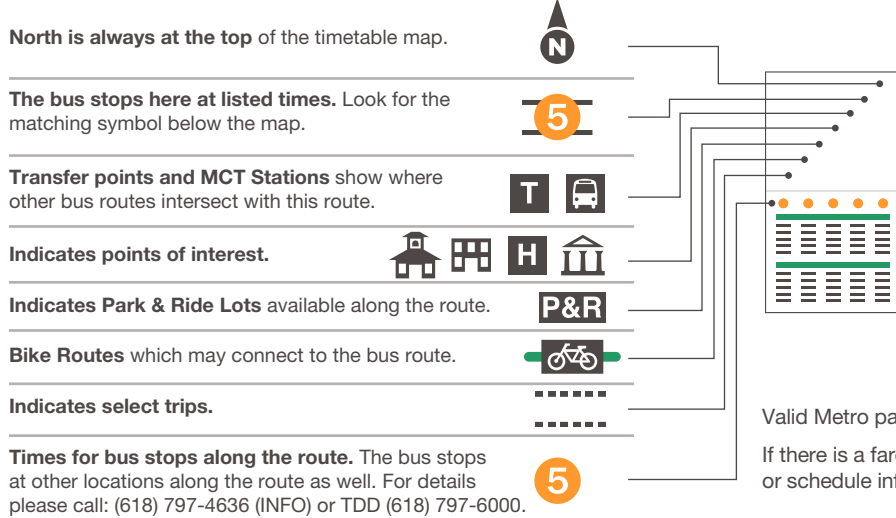

Instructions

North is always at the top of the timetable map.

The bus stops here at listed times. Look for the matching symbol below the map.

Transfer points and MCT Stations show where other bus routes intersect with this route.

Indicates points of interest.

Indicates Park & Ride Lots available along the route.

Bike Routes which may connect to the bus route.

Indicates select trips.

Times for bus stops along the route. The bus stops at other locations along the route as well. For details please call: (618) 797-4636 (INFO) or TDD (618) 797-6000.

Instrucciones

El norte está siempre en lo alto del horario.

El autobús para aquí a las horas marcadas. Busque el símbolo que corresponda debajo del mapa.

Puntos de transferencia y estaciones de MCT donde otras líneas de autobús cruzan esta ruta.

Madison County Transit Services

MCT Shuttle

Bus service within a single Madison County Zone. Routes 2, 8, 9, 10, 11, 12, 14, 15, 16, 17, 20, 21

MCT Cross County

Bus service from city to city crossing multiple Madison County Zones and select locations in St. Clair County. Routes 1, 4, 6, 7, 13, 19