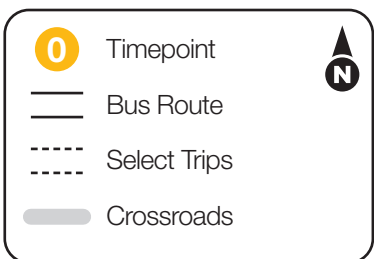

Route 18 – Collinsville Regional

COLLINSVILLE TO EMERSON PARK METROLINK STATION