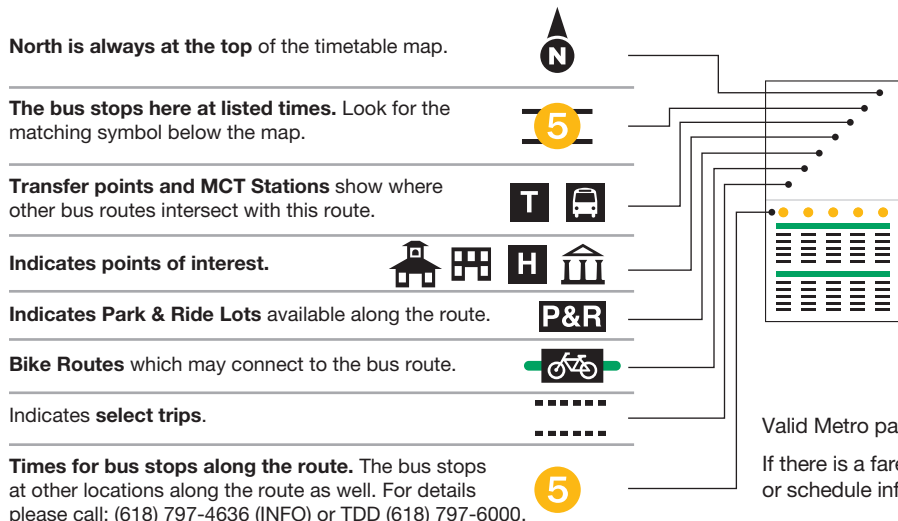

## Instructions

North is always at the top of the timetable map.

The bus stops here at listed times. Look for the matching symbol below the map.

Transfer points and MCT Stations show where other bus routes intersect with this route.

Indicates points of interest.

Indicates Park & Ride Lots available along the route.

Bike Routes which may connect to the bus route.

Indicates select trips.

Times for bus stops along the route. The bus stops at other locations along the route as well. For details please call: (618) 797-4636 (INFO) or TDD (618) 797-6000.