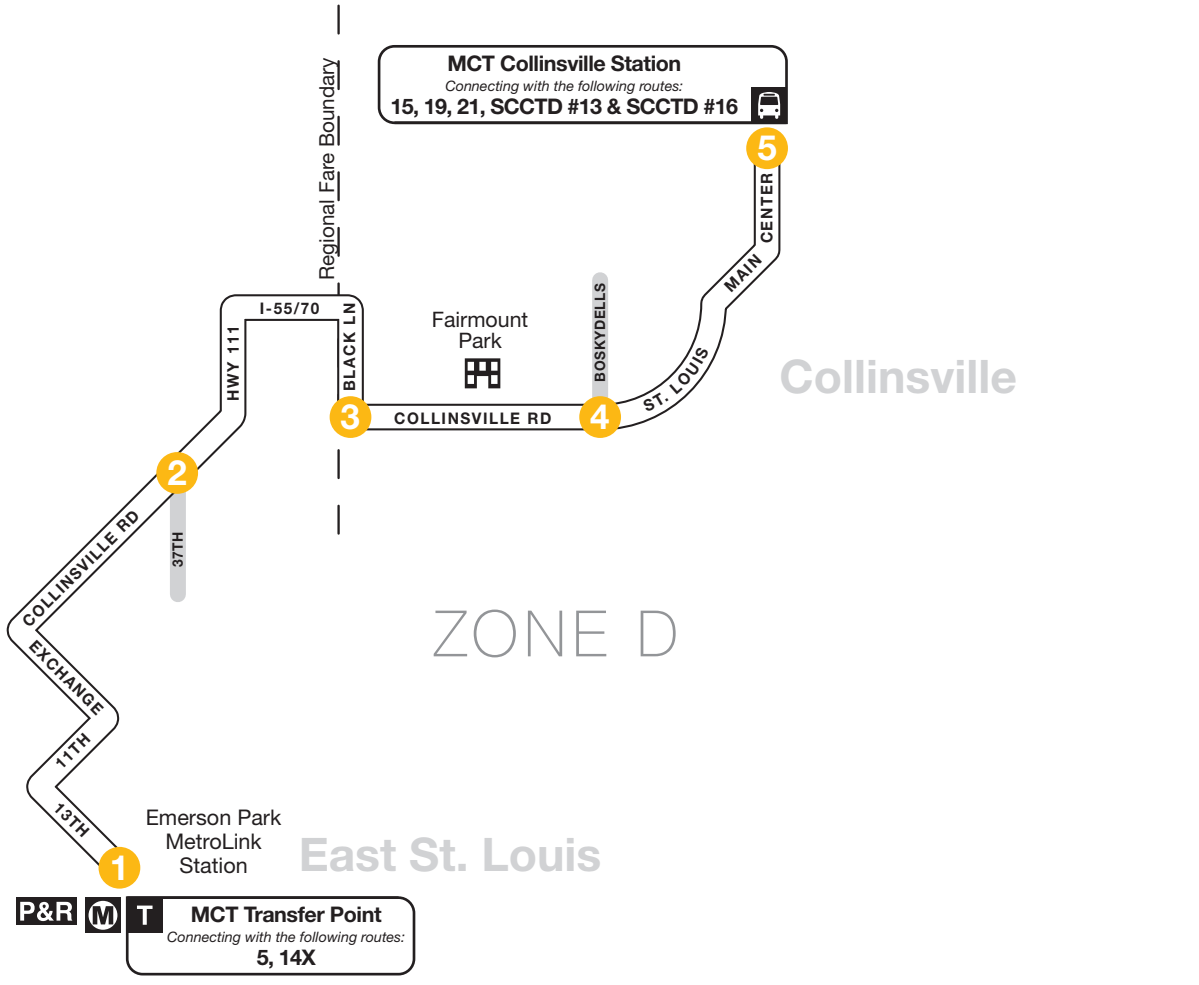

Route 18 – Collinsville Regional

EMERSON PARK METROLINK STATION TO COLLINSVILLE

1
BUS STARTS
Emerson Park MetroLink Station

2
Bus Leaves
Collinsville Rd & 37th

3
Bus Leaves
Black Lane

4
Bus Leaves
St. Louis Rd & Boskydells

5
BUS ENDS
Collinsville Station

MONDAY – FRIDAY

	1	2	3	4	5
AM	5:29	5:33	5:39	5:46	5:51
	5:59	6:03	6:09	6:16	6:21
	6:29	6:33	6:39	6:46	6:51
	6:59	7:03	7:09	7:16	7:21
	7:29	7:33	7:39	7:46	7:51
	7:58	8:02	8:08	8:15	8:20
	8:29	8:33	8:39	8:46	8:51
	8:59	9:03	9:09	9:16	9:21
	9:29	9:33	9:39	9:46	9:51
	9:59	10:03	10:09	10:16	10:21
	10:29	10:33	10:39	10:46	10:51
	10:59	11:03	11:09	11:16	11:21
	11:29	11:33	11:39	11:46	11:51
	11:59	12:03	12:09	12:16	12:21
PM	12:29	12:33	12:39	12:46	12:51
	12:59	1:03	1:09	1:16	1:21
	1:29	1:33	1:39	1:46	1:51
	1:59	2:03	2:09	2:16	2:21
	2:29	2:33	2:39	2:46	2:51
	2:59	3:03	3:09	3:16	3:21
	3:29	3:33	3:39	3:46	3:51
	3:59	4:03	4:09	4:16	4:21
	4:29	4:33	4:39	4:46	4:51
	4:59	5:03	5:09	5:16	5:21
	5:29	5:33	5:39	5:46	5:51
	5:59	6:03	6:09	6:16	6:21
	6:29	6:33	6:39	6:46	6:51
	7:29	7:33	7:39	7:46	7:51
	8:19	8:23	8:29	8:36	8:41
	9:19	9:23	9:29	9:36	9:41
	10:19	10:23	10:29	10:36	10:41
	11:19	11:23	11:29	11:36	11:41
	12:19	12:23	12:29	12:36	12:41

SATURDAY

	1	2	3	4	5
AM	7:29	7:33	7:39	7:46	7:51
	8:29	8:33	8:39	8:46	8:51
	9:29	9:33	9:39	9:46	9:51
	10:29	10:33	10:39	10:46	10:51
	11:29	11:33	11:39	11:46	11:51
PM	12:29	12:33	12:39	12:46	12:51
	1:29	1:33	1:39	1:46	1:51
	2:29	2:33	2:39	2:46	2:51
	3:29	3:33	3:39	3:46	3:51
	4:29	4:33	4:39	4:46	4:51
	5:29	5:33	5:39	5:46	5:51
	6:29	6:33	6:39	6:46	6:51
	7:19	7:23	7:29	7:36	7:41
	8:19	8:23	8:29	8:36	8:41
	9:19	9:23	9:29	9:36	9:41
	10:19	10:23	10:29	10:36	10:41
	11:19	11:23	11:29	11:36	11:41
	12:19	12:23	12:29	12:36	12:41

SUNDAY

	1	2	3	4	5
AM	8:29	8:33	8:39	8:46	8:51
	9:29	9:33	9:39	9:46	9:51
	10:29	10:33	10:39	10:46	10:51
	11:29	11:33	11:39	11:46	11:51
PM	12:29	12:33	12:39	12:46	12:51
	1:29	1:33	1:39	1:46	1:51
	2:29	2:33	2:39	2:46	2:51
	3:29	3:33	3:39	3:46	3:51
	4:29	4:33	4:39	4:46	4:51
	5:29	5:33	5:39	5:46	5:51
	6:29	6:33	6:39	6:46	6:51
	7:19	7:23	7:29	7:36	7:41
	8:19	8:23	8:29	8:36	8:41

Madison County Transit Services

MCT Shuttle

Bus service within a single Madison County Zone. Routes 2, 8, 9, 10, 11, 12, 14, 15, 16, 17, 20, 21

MCT Cross County

Bus service from city to city crossing multiple Madison County Zones and select locations in St. Clair County. Routes 1, 4, 6, 7, 13, 19

MCT Express

Peak only, limited stop commuter bus service. Routes 1X, 13X, 14X, 16X

MCT Regional

Bus service to Metrolink and downtown St. Louis. Routes 5, 18

MCT Muny Express

Find the best seat at the Muny for every Friday evening performance.

MCT Trails

Experience the 130 miles of scenic trails that comprise the MCT Trails bikeway system. Visit www.mcttrails.org

Runabout

Door to door service for registered elderly and disabled Madison County residents. Call 931-7433 for details.

RideFinders

Move into the fast lane to a better commute by sharing the ride to and from work in a carpool or vanpool. Visit www.ridefinders.org

For specific information on these and other services, routes and schedules, please call (618) 797-INFO (4636) / TDD (618) 797-6000 or visit www.mct.org

18

DESIGNATED STOPS ONLY