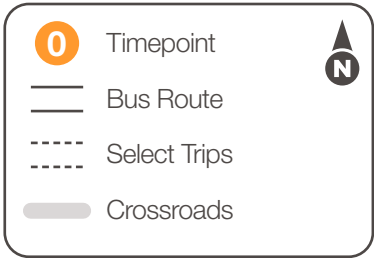

Route 18 – Collinsville Regional

COLLINSVILLE TO EMERSON PARK METROLINK STATION

1
BUS STARTS
Collinsville Station

2
Bus Leaves
St. Louis Rd & Boskydells

3
Bus Leaves
Black Lane

4
Bus Leaves
Collinsville Rd & 37th