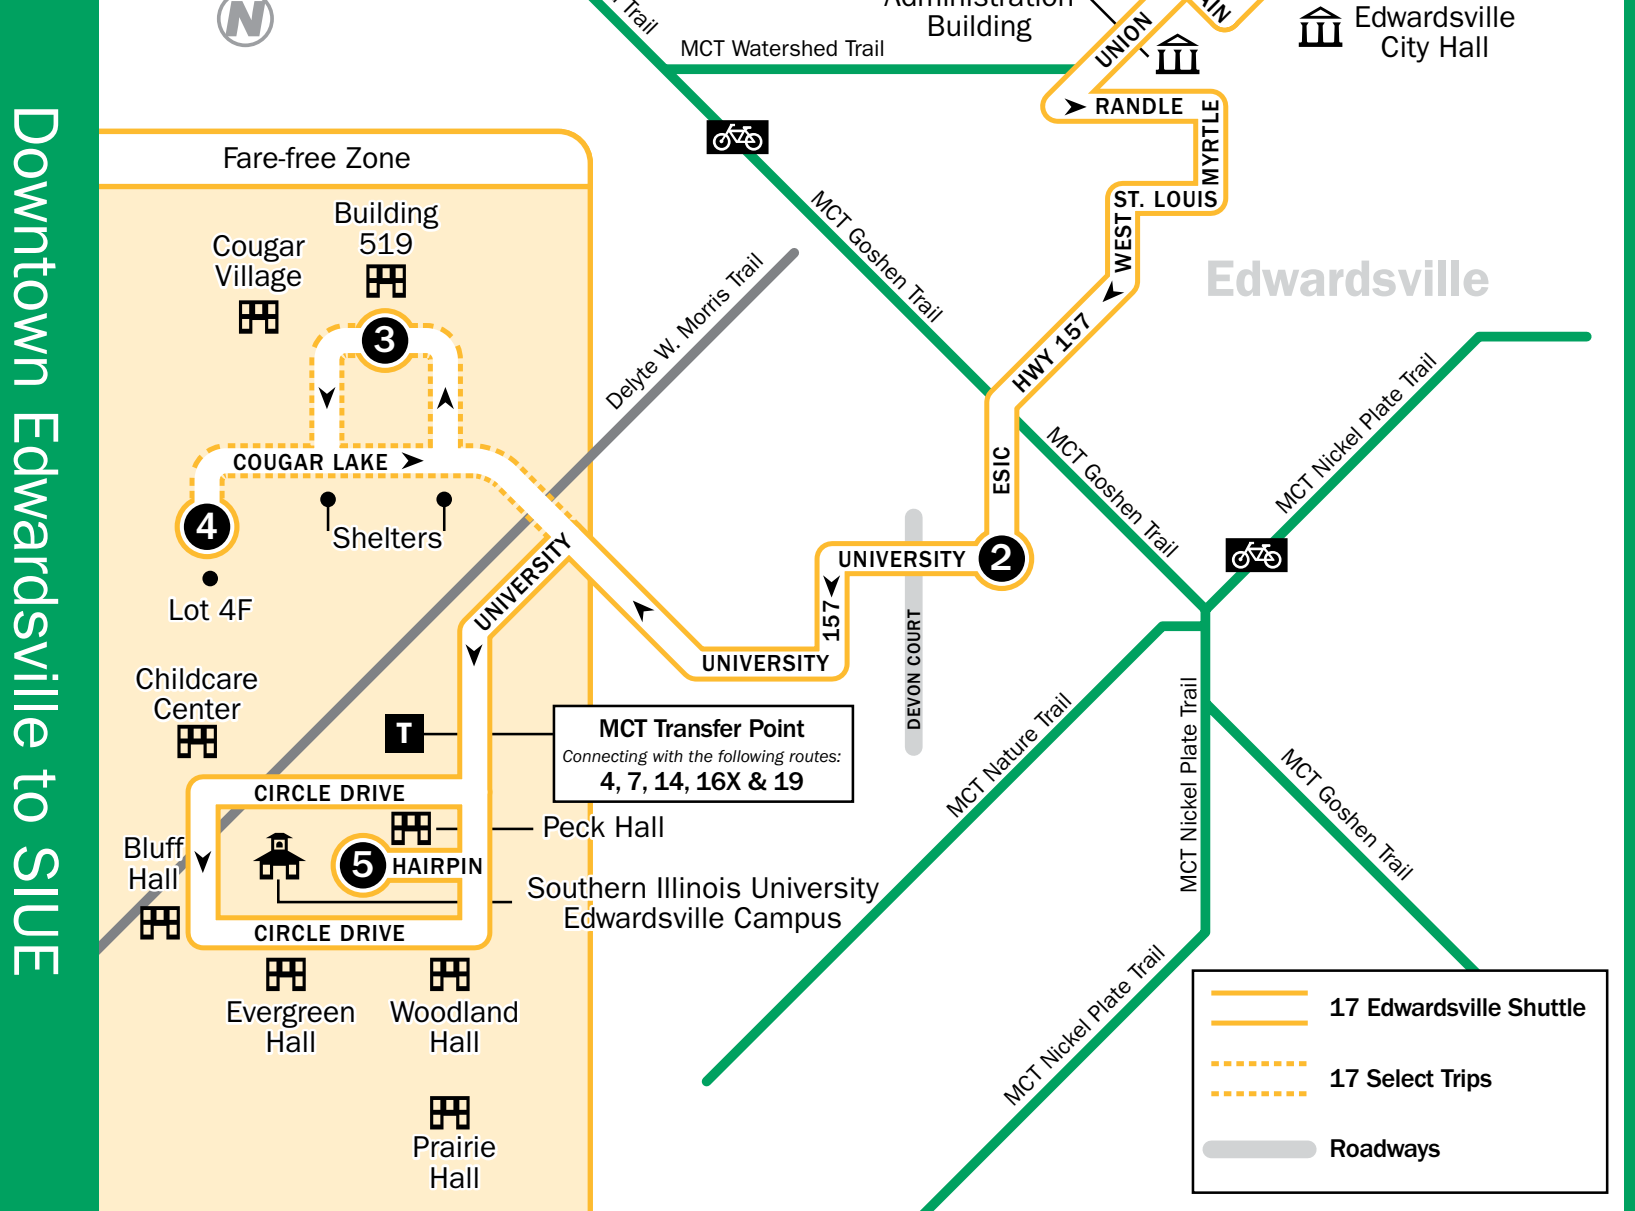

- 1**
BUS STARTS
SIUE Peck Hall
- 2**
Bus Leaves
Childcare Center
- 3**
Bus Leaves
Cougar Village Building 519*
- 4**
Bus Leaves
Cougar Village Lot 4F*
- 1**
Bus Leaves
SIUE Peck Hall
- 5**
Bus Leaves
University & Esic
- 6**
BUS ENDS
Edwardsville Station

*Please see reverse side for additional Cougar Village to Peck Hall trips.

Summer Semester & Holiday / Spring Break Schedule

AM	6:40	—	6:45	6:47	—	6:55	7:05
	7:40	—	7:45	7:47	—	7:55	8:05
	8:40	—	8:45	8:47	—	8:55	9:05
	9:40	—	9:45	9:47	—	9:55	10:05
	10:40	—	10:45	10:47	—	10:55	11:05
	11:40	—	11:45	11:47	—	11:55	12:05
PM	12:40	—	12:45	12:47	—	12:55	1:05
	1:40	—	1:45	1:47	—	1:55	2:05
	2:40	—	2:45	2:47	—	2:55	3:05
	3:40	—	3:45	3:47	—	3:55	4:05
	4:40	—	4:45	4:47	—	4:55	5:05
	5:40	—	5:45	5:47	—	5:55	6:05
	6:40	—	6:45	6:47	—	6:55	7:05
	7:38	—	7:43	7:45	—	7:52	8:02
	8:43	—	8:48	8:50	—	8:57	9:07
	9:43	—	9:48	9:50	—	9:57	10:07
	10:43	—	10:48	10:50	—	10:57	11:07
	11:43	—	11:48	11:50	—	11:57	12:07

Route 17 – Edwardsville-SIUUE Shuttle

- 1 BUS STARTS** Edwardsville Station
- 2 Bus Leaves** Esic & University
- 3 Bus Leaves** Cougar Village Building 519*
- 4 Bus Leaves** Cougar Village Lot 4F*
- 5 BUS ENDS** SIUE Peck Hall

Instructions

North is always at the top of the timetable map.

The bus stops here at listed times. Look for the matching symbol below the map.

Transfer points and MCT Stations show where other bus routes intersect with this route.