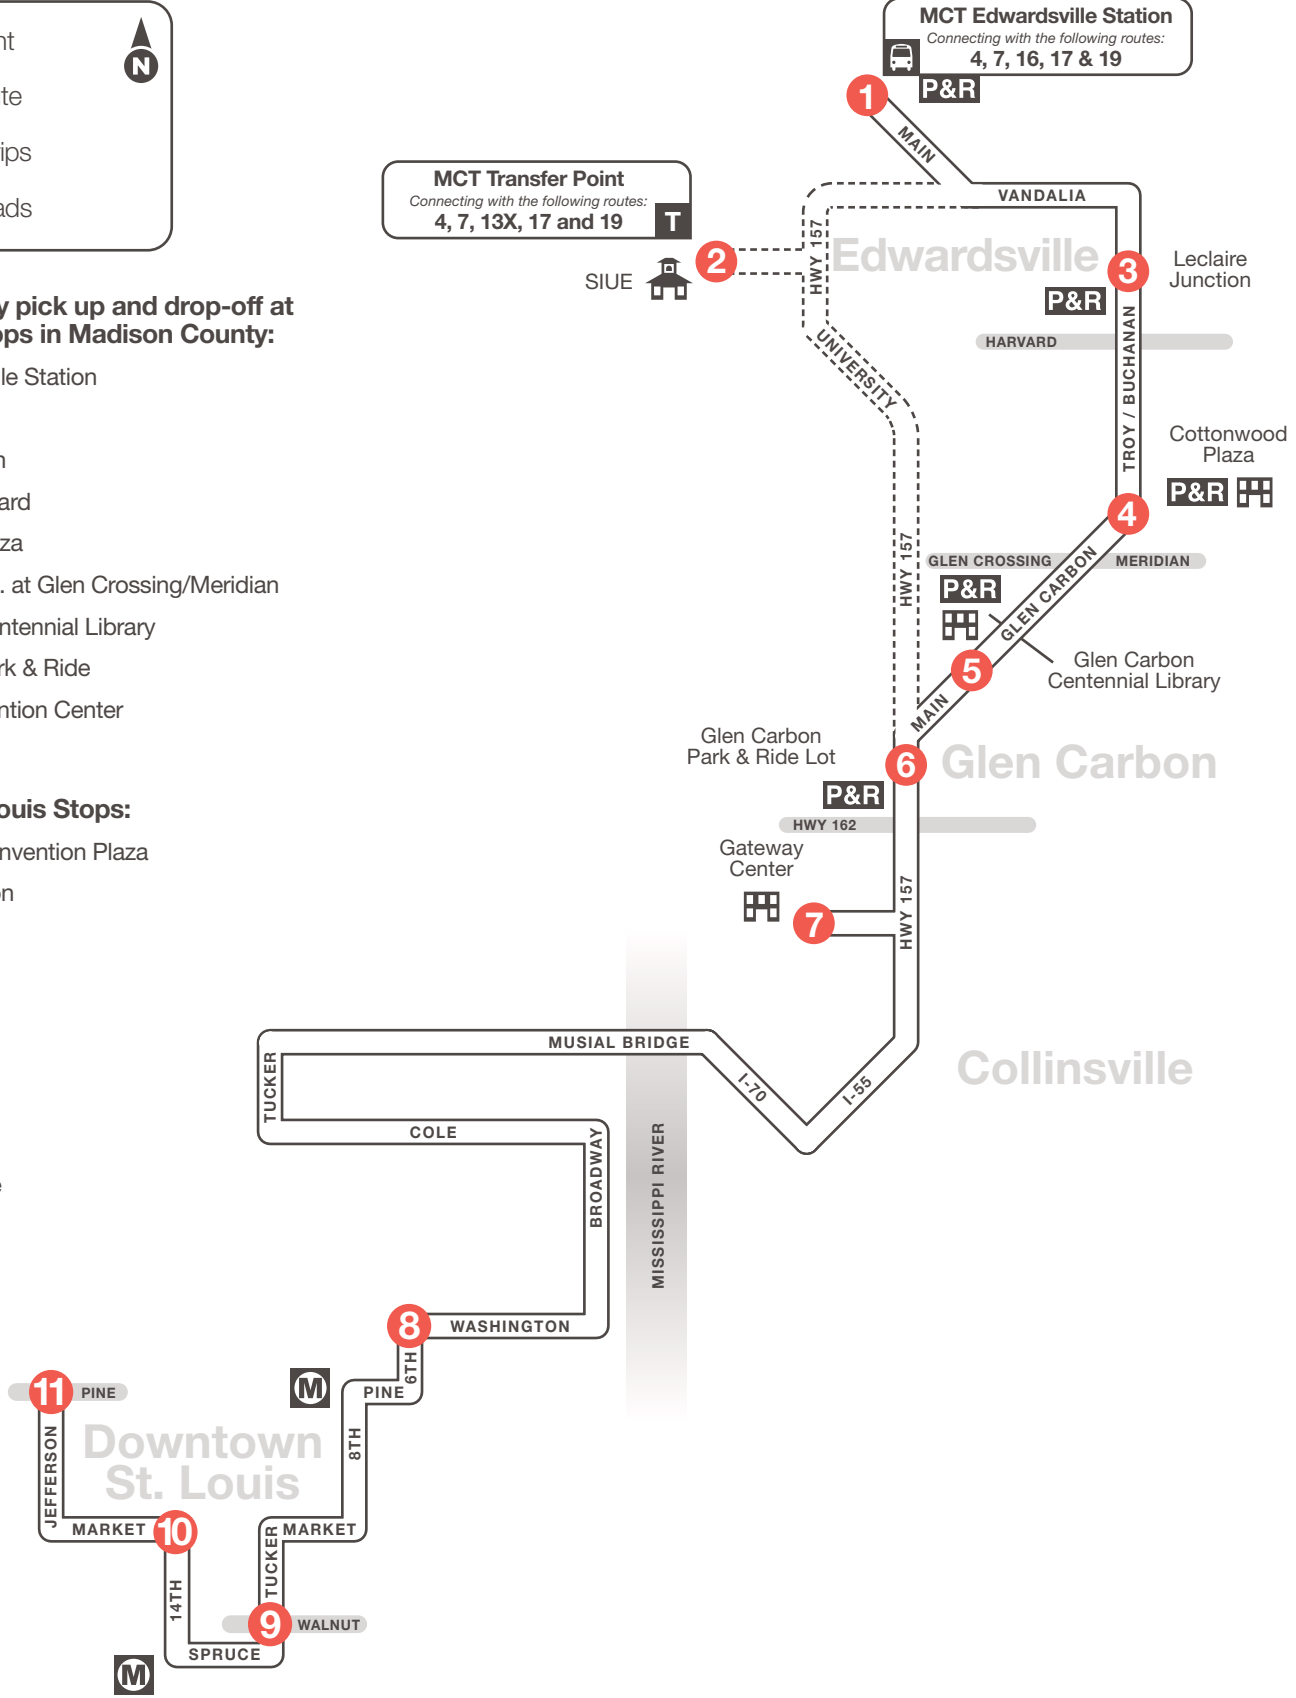

Route 16X – Edwardsville-Glen Carbon Express

ST. LOUIS TO EDWARDSVILLE

Downtown St. Louis Stops:

- Jefferson & Pine
- Market & 18th
- Market & 16th
- Market & 14th
- Spruce & 13th
- Tucker & Clark
- Tucker & Market
- Market & 10th
- 7th & Market
- 7th & Pine
- 7th & Locust
- Washington & 6th

Route 16X – Edwardsville-Glen Carbon Express

EDWARDSVILLE TO ST. LOUIS

This bus will only pick up and drop-off at the following stops in Madison County:

- MCT Edwardsville Station
- SIUE
- Leclaire Junction
- Troy Rd. at Harvard
- Cottonwood Plaza
- Glen Carbon Rd. at Glen Crossing/Meridian
- Glen Carbon Centennial Library
- Glen Carbon Park & Ride
- Gateway Convention Center

Downtown St. Louis Stops:

- Broadway at Convention Plaza
- 6th & Washington
- 6th & Locust
- 6th & Pine
- 8th & Pine
- Market & 8th
- Market & 10th
- Tucker & Walnut
- Spruce & 13th
- 14th & Spruce
- Market & 14th
- Market & 16th
- Market & 17th
- Jefferson & Pine

	1	2	3	4	5	6	7	8	9	10	11
	BUS STARTS	Bus Leaves	Bus Leaves	Bus Leaves	Bus Leaves	Bus Leaves	Bus Leaves	Bus Leaves	Bus Leaves	Bus Leaves	BUS ENDS
	Edwardsville Station	SIUE Peck Hall	Leclaire Junction	Cottonwood Plaza	Glen Carbon Library	Glen Carbon Park & Ride	Gateway Center	6th & Washington	Tucker & Walnut	14th & Market	Jefferson & Pine
MONDAY – FRIDAY											
AM	5:35	—	5:37	5:43	5:48	5:51	5:59	6:20	6:26	6:30	6:34
	5:55	—	5:57	6:03	6:08	6:11	6:19	6:40	6:46	6:50	6:54*
	6:15	—	6:17	6:23	6:28	6:31	6:39	7:00	7:06	7:10	7:14*
	6:30	—	6:32	6:38	6:43	6:46	6:54	7:15	7:21	7:25	7:29
	6:50	—	6:52	6:58	7:03	7:06	7:14	7:35	7:41	7:45	7:49
	7:15	—	7:17	7:23	7:28	7:31	7:39	8:00	8:06	8:10	8:14
	7:50	—	7:53	8:00	8:05	8:08	8:16	8:37	8:43	8:47	8:51
PM	3:40	3:50	—	—	—	3:59	4:08	4:31	—	—	4:37
	4:40	4:50	—	—	—	4:59	5:08	5:31	—	—	5:37
	5:00	5:10	—	—	—	5:19	5:28	5:51	—	—	5:57