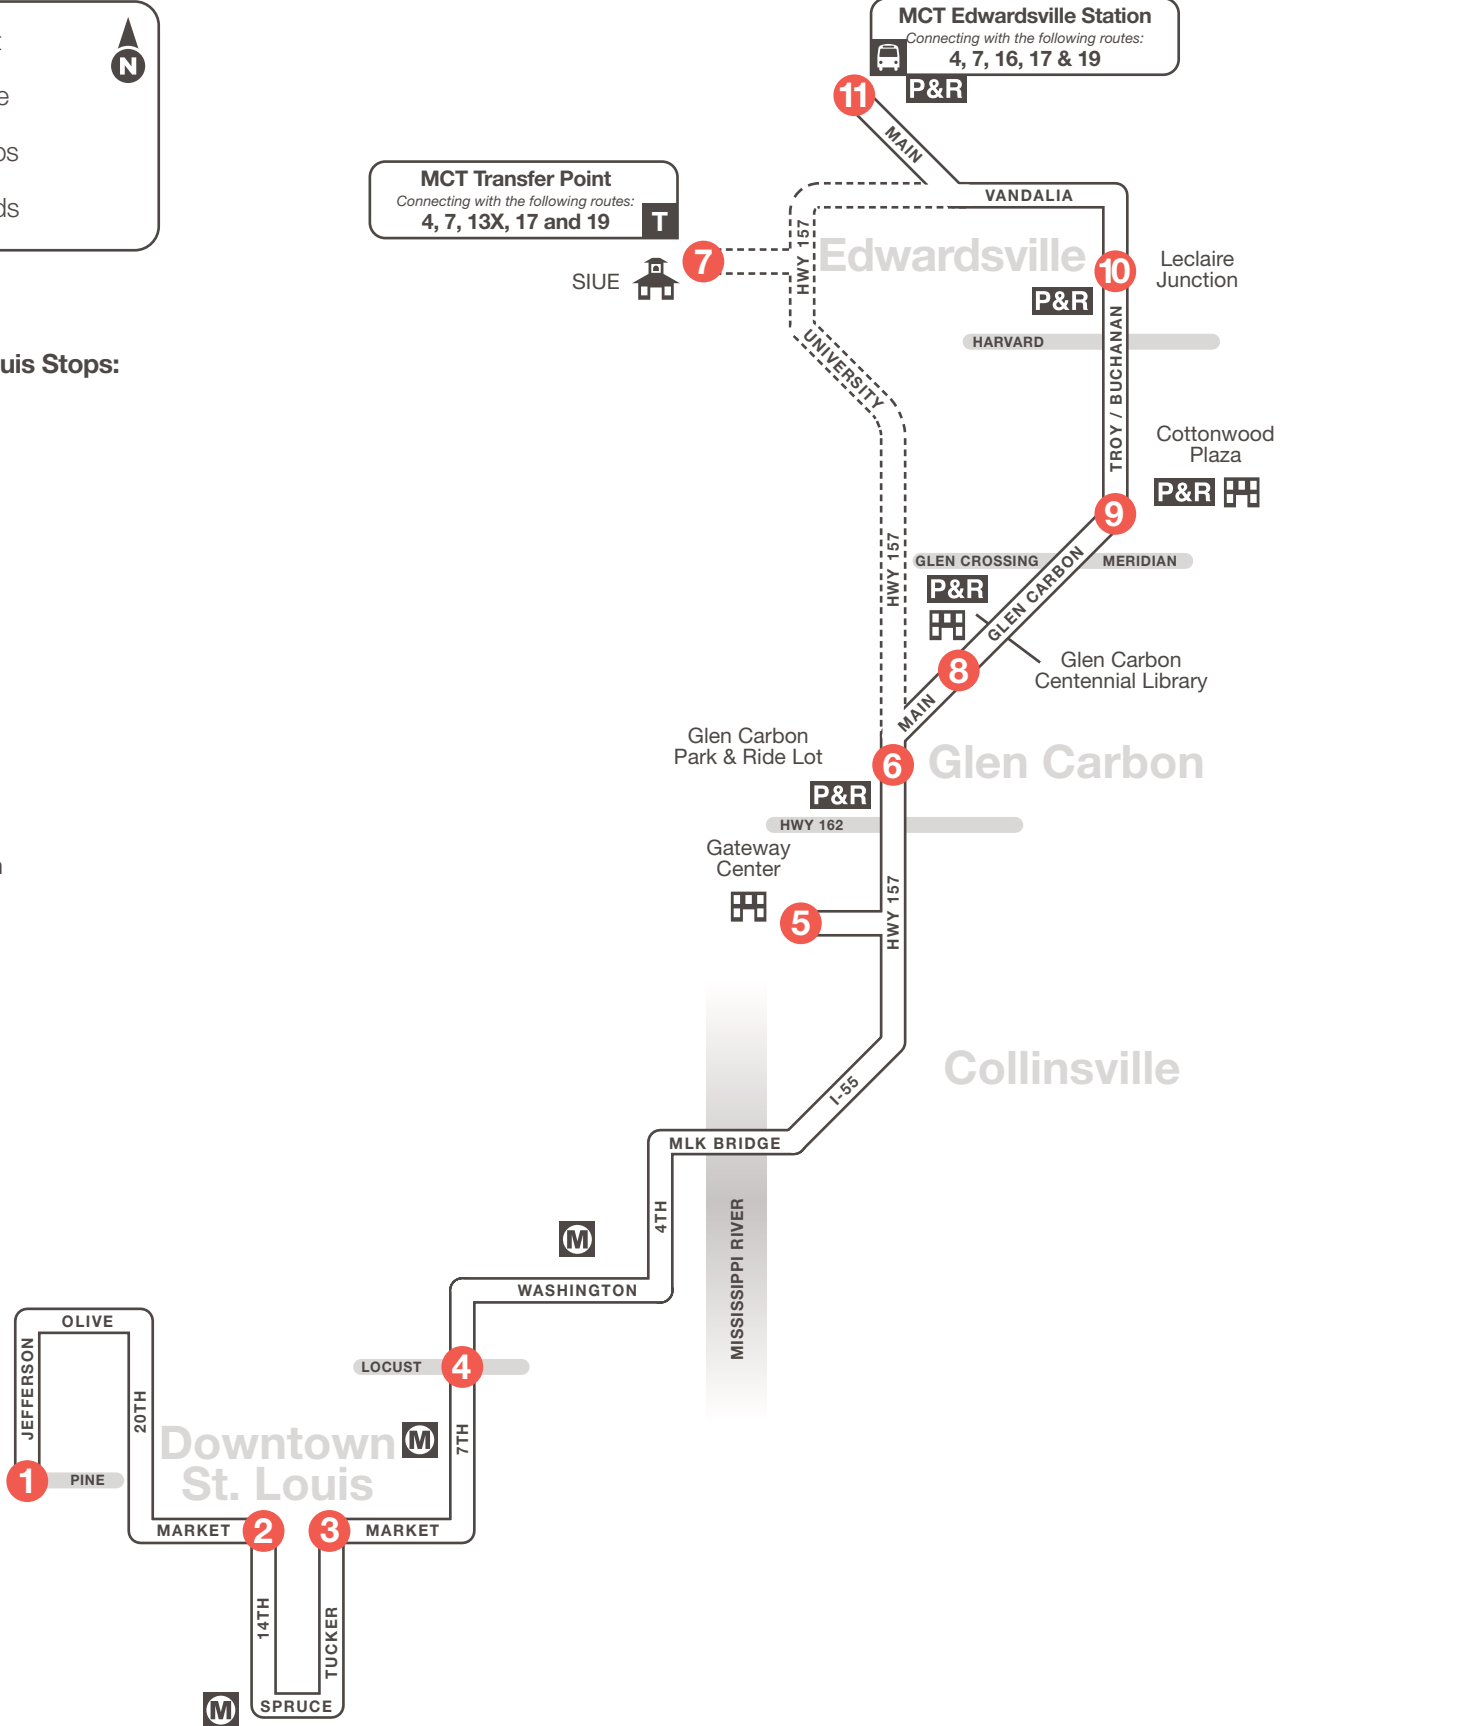

Route 16X – Edwardsville-Glen Carbon Express

ST. LOUIS TO EDWARDSVILLE

Downtown St. Louis Stops:

- Jefferson & Pine
- Market & 18th
- Market & 16th
- Market & 14th
- Spruce & 13th
- Tucker & Clark
- Tucker & Market
- Market & 10th
- 7th & Market
- 7th & Pine
- 7th & Locust
- Washington & 6th

	1	2	3	4	5	6	7	8	9	10	11
	BUS STARTS	Bus Leaves	Bus Leaves	Bus Leaves	Bus Leaves	Bus Leaves	Bus Leaves	Bus Leaves	Bus Leaves	Bus Leaves	BUS ENDS
	Jefferson & Pine	14th & Market	Tucker & Market	7th & Locust	Gateway Center	Glen Carbon Park & Ride	SIUE Peck Hall	Glen Carbon Library	Cottonwood Plaza	Leclaire Junction	Edwardsville Station

Instructions

North is always at the top of the timetable map.

The bus stops here at listed times. Look for the matching symbol below the map.

Transfer points and MCT Stations show where other bus routes intersect with this route.

Route 16X – Edwardsville-Glen Carbon Express

EDWARDSVILLE TO ST. LOUIS

This bus will only pick up and drop-off at the following stops in Madison County:

- MCT Edwardsville Station
- SIUE
- Leclaire Junction
- Troy Rd. at Harvard
- Cottonwood Plaza
- Glen Carbon Rd. at Glen Crossing/Meridian
- Glen Carbon Centennial Library
- Glen Carbon Park & Ride
- Gateway Convention Center