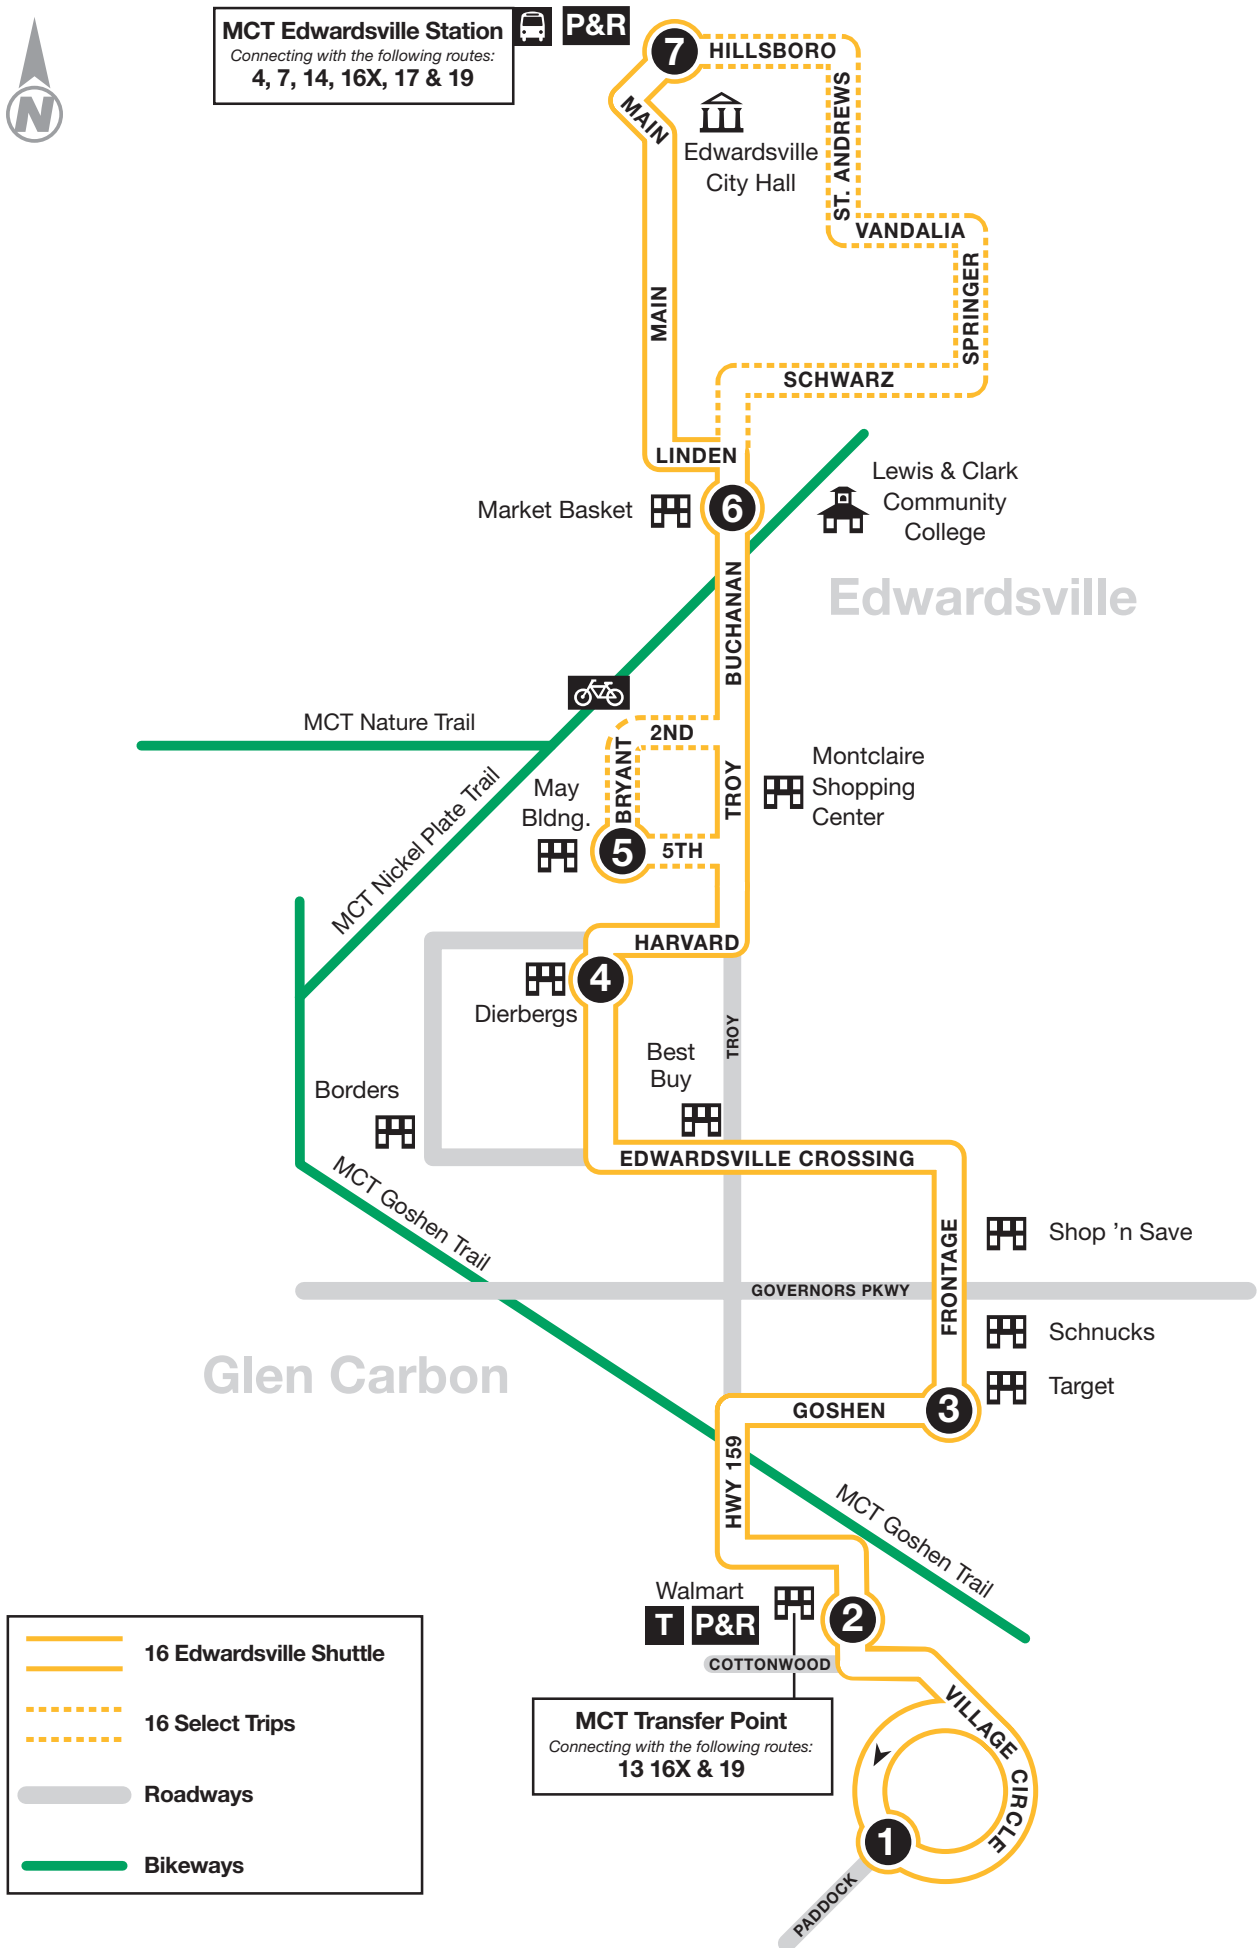

- Elderly (65 and up) with MCT Senior ID or Metro Senior Pass.
 - Registered Paratransit users with valid MCT Paratransit ID, Metro Paratransit Pass, MCT ADA ID, or MCT Circuit Breaker ID.
 - Elderly (65 and up) with MCT Half Fare ID or Metro Reduced Fare Permit. Medicare cardholders eligible.
 - Persons with disabilities with MCT Half Fare ID or Metro Reduced Fare Permit. Medicare cardholders eligible.
- Valid Metro passes and tickets are accepted for value toward fare. Valid transfers are good for 30 minutes from time marked. Regional transfers good for 2 hours from time marked.
- If there is a fare or transfer dispute, pay the fare as requested and contact MCT. For additional fare or schedule information, call (618) 931-7433 or TDD (618) 797-6000.

Route 16 – Edwardsville-Glen Carbon Shuttle

1 BUS STARTS	2 Bus Leaves	3 Bus Leaves	4 Bus Leaves	5 Bus Leaves	6 Bus Leaves	7 BUS ENDS
Village Circle	Walmart	Target	Dierbergs	May Building	Market Basket/ LCCC	Edwardsville Station

*Travels the Schwarz/Springer Loop.

SATURDAY

AM	–	7:37	7:42	7:46	–	7:49	7:53
	–	8:37	8:42	8:46	–	8:49	8:53
	–	9:37	9:42	9:46	–	9:49	9:53
	–	10:37	10:42	10:46	–	10:49	10:53
	–	11:37	11:42	11:46	–	11:49	11:53
PM	–	12:37	12:42	12:46	–	12:49	12:53
	–	1:37	1:42	1:46	–	1:49	1:53
	–	2:37	2:42	2:46	–	2:49	2:53
	–	3:37	3:42	3:46	–	3:49	3:53
	–	4:37	4:42	4:46	–	4:49	4:53
	–	5:37	5:42	5:46	–	5:49	5:53
	–	6:37	6:42	6:46	–	6:49	6:53
	–	7:31	–	7:38	–	7:41	7:45
	–	8:31	–	8:38	–	8:41	8:45
	–	9:29	–	9:36	–	9:39	9:43
	–	10:27	–	10:34	–	10:37	10:41
	–	11:31	–	11:38	–	11:41	11:45

Timetable & Map