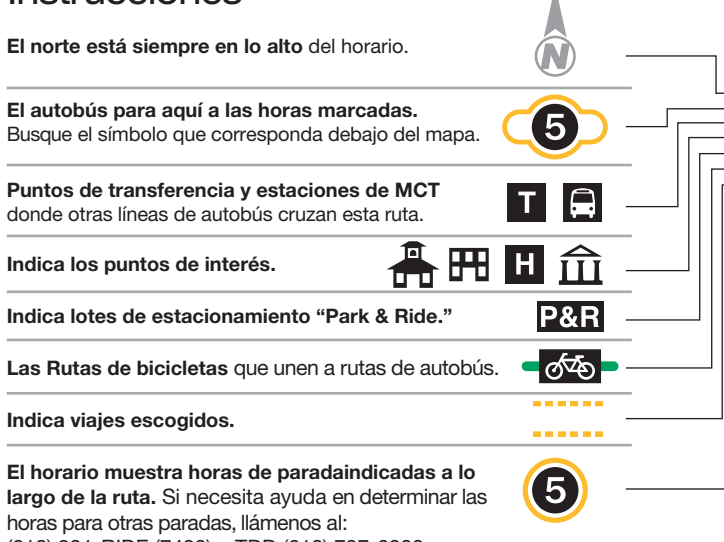

Instrucciones

Pasaje En Efectivo	Adulto	Anciano¹ Deshabilitado² Menores de 5	Anciano³ Deshabilitado⁴ Niños 5 - 12	Passage Mensual
MCT Shuttle	$1.00	GRATIS	$0.50	Local – $40
MCT Cross County	$1.50	GRATIS	$0.75	
MCT Regional	$2.00	GRATIS	$1.00	System – $60
MCT Express	$3.00	GRATIS	$1.50	
Local Transfer	GRATIS	GRATIS	GRATIS	Student – $15
Regional Transfer	$0.75	GRATIS	$0.35	

1. Personas mayores de edad (65 años o más) que tienen tarjeta de Identificación de MCT mayor o que tienen tarjeta de Identificación de Metro mayor.
  2. Personas incapacitadas que han sido registrados y usan MCT Paratransit, deben mostrar tarjeta validad de MCT Paratransit, Metro Paratransit, MCT ADA o Metro Circuit Breaker.
  3. Personas mayores de edad (65 años o más) con tarjeta de MCT Tarifa Media o Metro Tarifa Rebajada. (Medicare titulares de tarjeta elegibles)
  4. Personas incapacitadas que tienen tarjeta de MCT Tarifa Media o Metro Tarifa Rebajada. (Medicare titulares de tarjeta elegibles)
2. Pasajeros sin identificación deben pagar el precio completo. Pases Metro y billetes son aceptados como valor para pasaje. Transferencias válidas duran 30 minutos desde la hora marcada. Transferencias regionales son validadas por dos horas desde el tiempo marcado.
3. Si hay una disputa de pasaje o transferencia, pague el pasaje como requerido y póngase en contacto con MCT. Para mas información sobre pasajes y horarios llame al (618) 931-7433 o TDD (618) 797-6000.