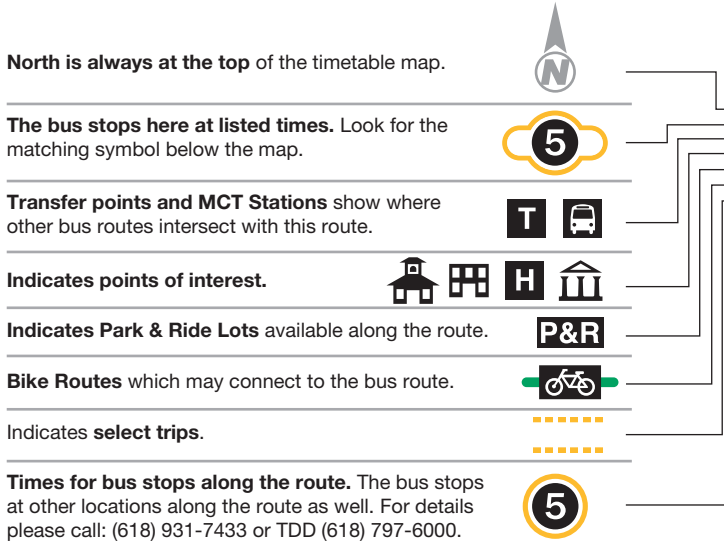

Instructions

Cash Fares	Adult	Elderly¹ Disabled² Children under 5	Elderly³ Disabled⁴ Children 5-12	Monthly Passes
MCT Shuttle	$1.00	FREE	$0.50	Local – $40
MCT Cross County	$1.50	FREE	$0.75	
MCT Regional	$2.00	FREE	$1.00	System – $60
MCT Express	$3.00	FREE	$1.50	
Local Transfer	FREE	FREE	FREE	Student – $15
Regional Transfer	$0.75	FREE	$0.35	

1. Elderly (65 and up) with MCT Senior ID or Metro Senior Pass.
  2. Registered Paratransit users with valid MCT Paratransit ID, Metro Paratransit Pass, MCT ADA ID, or MCT Circuit Breaker ID.
  3. Elderly (65 and up) with MCT Half Fare ID or Metro Reduced Fare Permit. Medicare cardholders eligible.
  4. Persons with disabilities with MCT Half Fare ID or Metro Reduced Fare Permit. Medicare cardholders eligible.
2. Valid Metro passes and tickets are accepted for value toward fare. Valid transfers are good for 30 minutes from time marked. Regional transfers good for 2 hours from time marked.
3. If there is a fare or transfer dispute, pay the fare as requested and contact MCT. For additional fare or schedule information, call (618) 931-7433 or TDD (618) 797-6000.