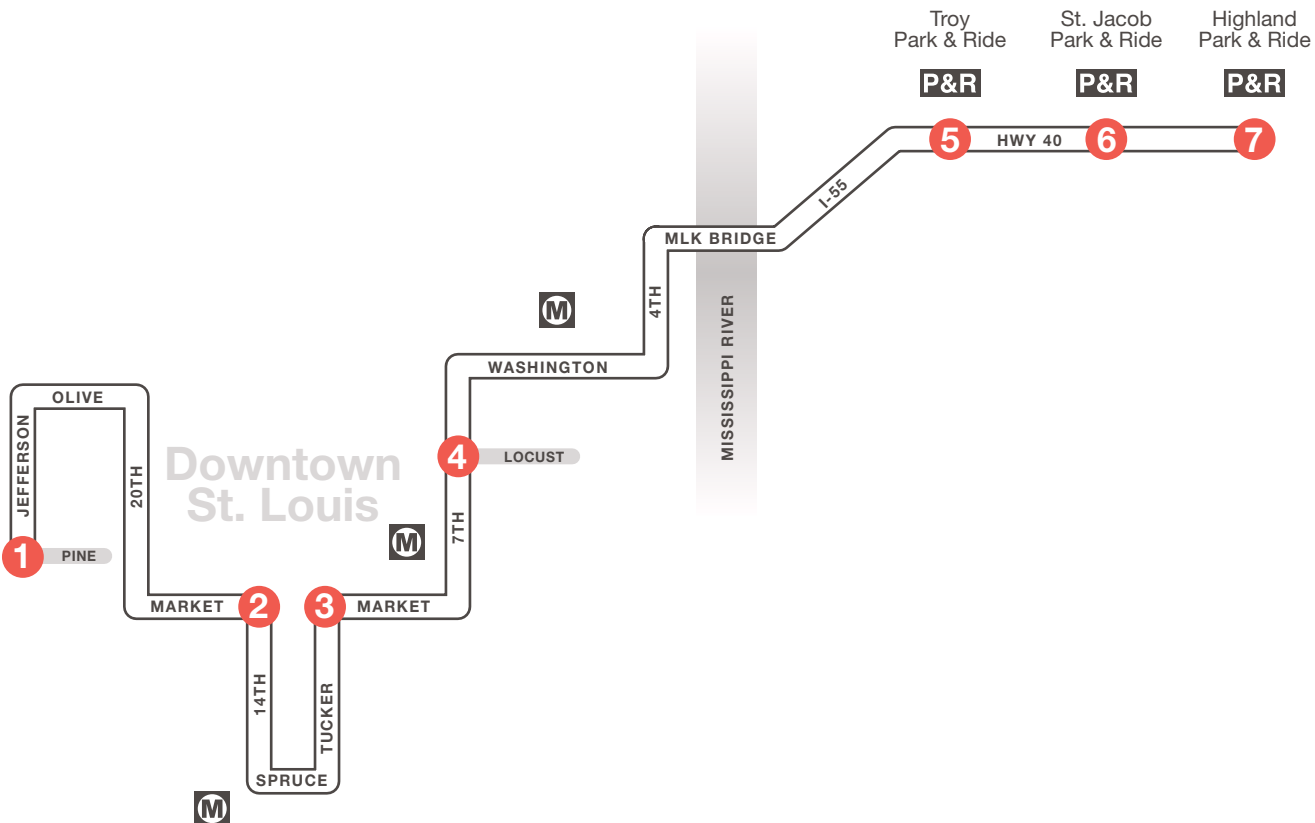

Route 14X – Highland Express

HIGHLAND TO ST. LOUIS

Downtown St. Louis Stops:

- Broadway at Convention Plaza
- 6th & Washington
- 6th & Locust
- 6th & Pine
- 8th & Pine
- Market & 8th
- Market & 10th
- Tucker & Walnut
- Tucker & Spruce
- Spruce & 13th
- 14th & Spruce
- Market & 14th
- Market & 16th
- Market & 17th
- Jefferson & Pine

Route 14X – Highland Express

ST. LOUIS TO HIGHLAND

Downtown St. Louis Stops:

- Jefferson & Pine
- Market & 18th
- Market & 16th
- Market & 14th
- Spruce & 13th
- Tucker & Clark
- Tucker & Market
- Market & 10th
- 7th & Market
- 7th & Pine
- 7th & Locust
- Washington & 6th

1
BUS STARTS
Jefferson & Pine

2
Bus Leaves
14th & Market

3
Bus Leaves
Tucker & Market

4
Bus Leaves
7th & Locust

5
Bus Leaves
Troy Park & Ride

6
Bus Leaves
St. Jacob Park & Ride

7
BUS ENDS
Highland Park & Ride

Troy
Troy Park & Ride Lot

Emerson Park
Metrolink Station

Downtown St. Louis

Timetable & Map