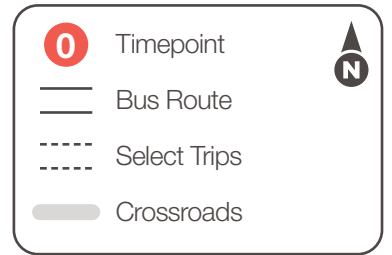

Route 14X – Highland Express

HIGHLAND TO ST. LOUIS

Downtown St. Louis Stops:

- Broadway at Convention Plaza
- 6th & Washington
- 6th & Locust
- 6th & Pine
- 8th & Pine
- Market & 8th
- Market & 10th
- Tucker & Walnut
- Tucker & Spruce
- Spruce & 13th
- 14th & Spruce
- Market & 14th
- Market & 16th
- Market & 17th
- Jefferson & Pine

Instructions

North is always at the top of the timetable map.

The bus stops here at listed times. Look for the matching symbol below the map.

Transfer points and MCT Stations show where other bus routes intersect with this route.

Indicates points of interest.

Indicates Park & Ride Lots available along the route.

Bike Routes which may connect to the bus route.

Indicates select trips.

Times for bus stops along the route. The bus stops at other locations along the route as well. For details please call: (618) 797-4636 (INFO) or TDD (618) 797-6000.

1
BUS STARTS
Jefferson & Pine

2
Bus Leaves
14th & Market

3
Bus Leaves
Tucker & Market

4
Bus Leaves
7th & Locust

5
Bus Leaves
Troy Park & Ride

6
Bus Leaves
St. Jacob Park & Ride

7
BUS ENDS
Highland Park & Ride