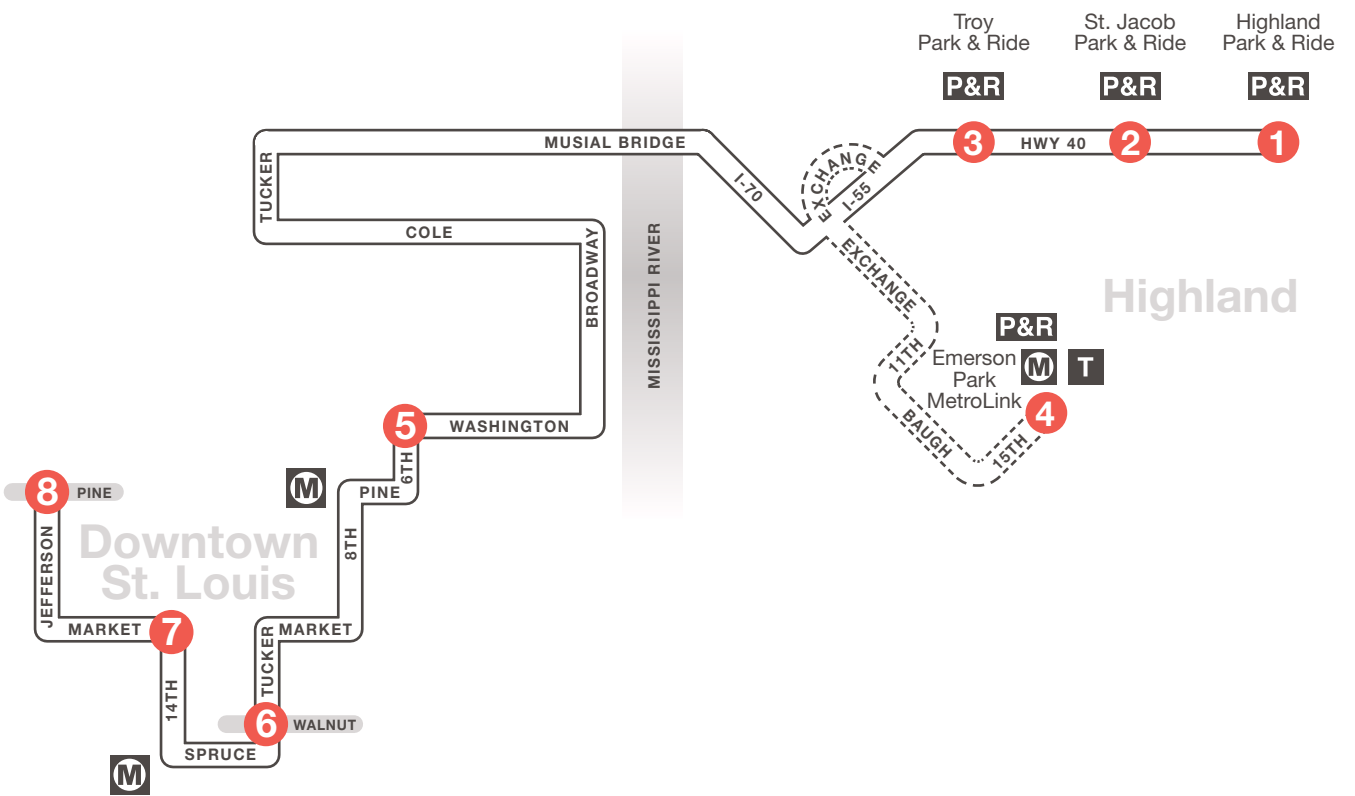

Route 14X – Highland Express

HIGHLAND TO ST. LOUIS

Downtown St. Louis Stops:

- Broadway at Convention Plaza
- 6th & Washington
- 6th & Locust
- 6th & Pine
- 8th & Pine
- Market & 8th
- Market & 10th
- Tucker & Walnut
- Tucker & Spruce
- Spruce & 13th
- 14th & Spruce
- Market & 14th
- Market & 16th
- Market & 17th
- Jefferson & Pine

Route 14X – Highland Express

ST. LOUIS TO HIGHLAND

Downtown St. Louis Stops:

- Jefferson & Pine
- Market & 18th
- Market & 16th
- Market & 14th
- Spruce & 13th
- Tucker & Clark
- Tucker & Market
- Market & 10th
- 7th & Market
- 7th & Pine
- 7th & Locust
- Washington & 6th

1
BUS STARTS
Jefferson & Pine

2
Bus Leaves
14th & Market

3
Bus Leaves
Tucker & Market

4
Bus Leaves
7th & Locust

5
Bus Leaves
Troy Park & Ride

6
Bus Leaves
St. Jacob Park & Ride

7
BUS ENDS
Highland Park & Ride

Troy
Troy Park & Ride Lot

Emerson Park
Metrolink Station

Downtown St. Louis

Timetable & Map