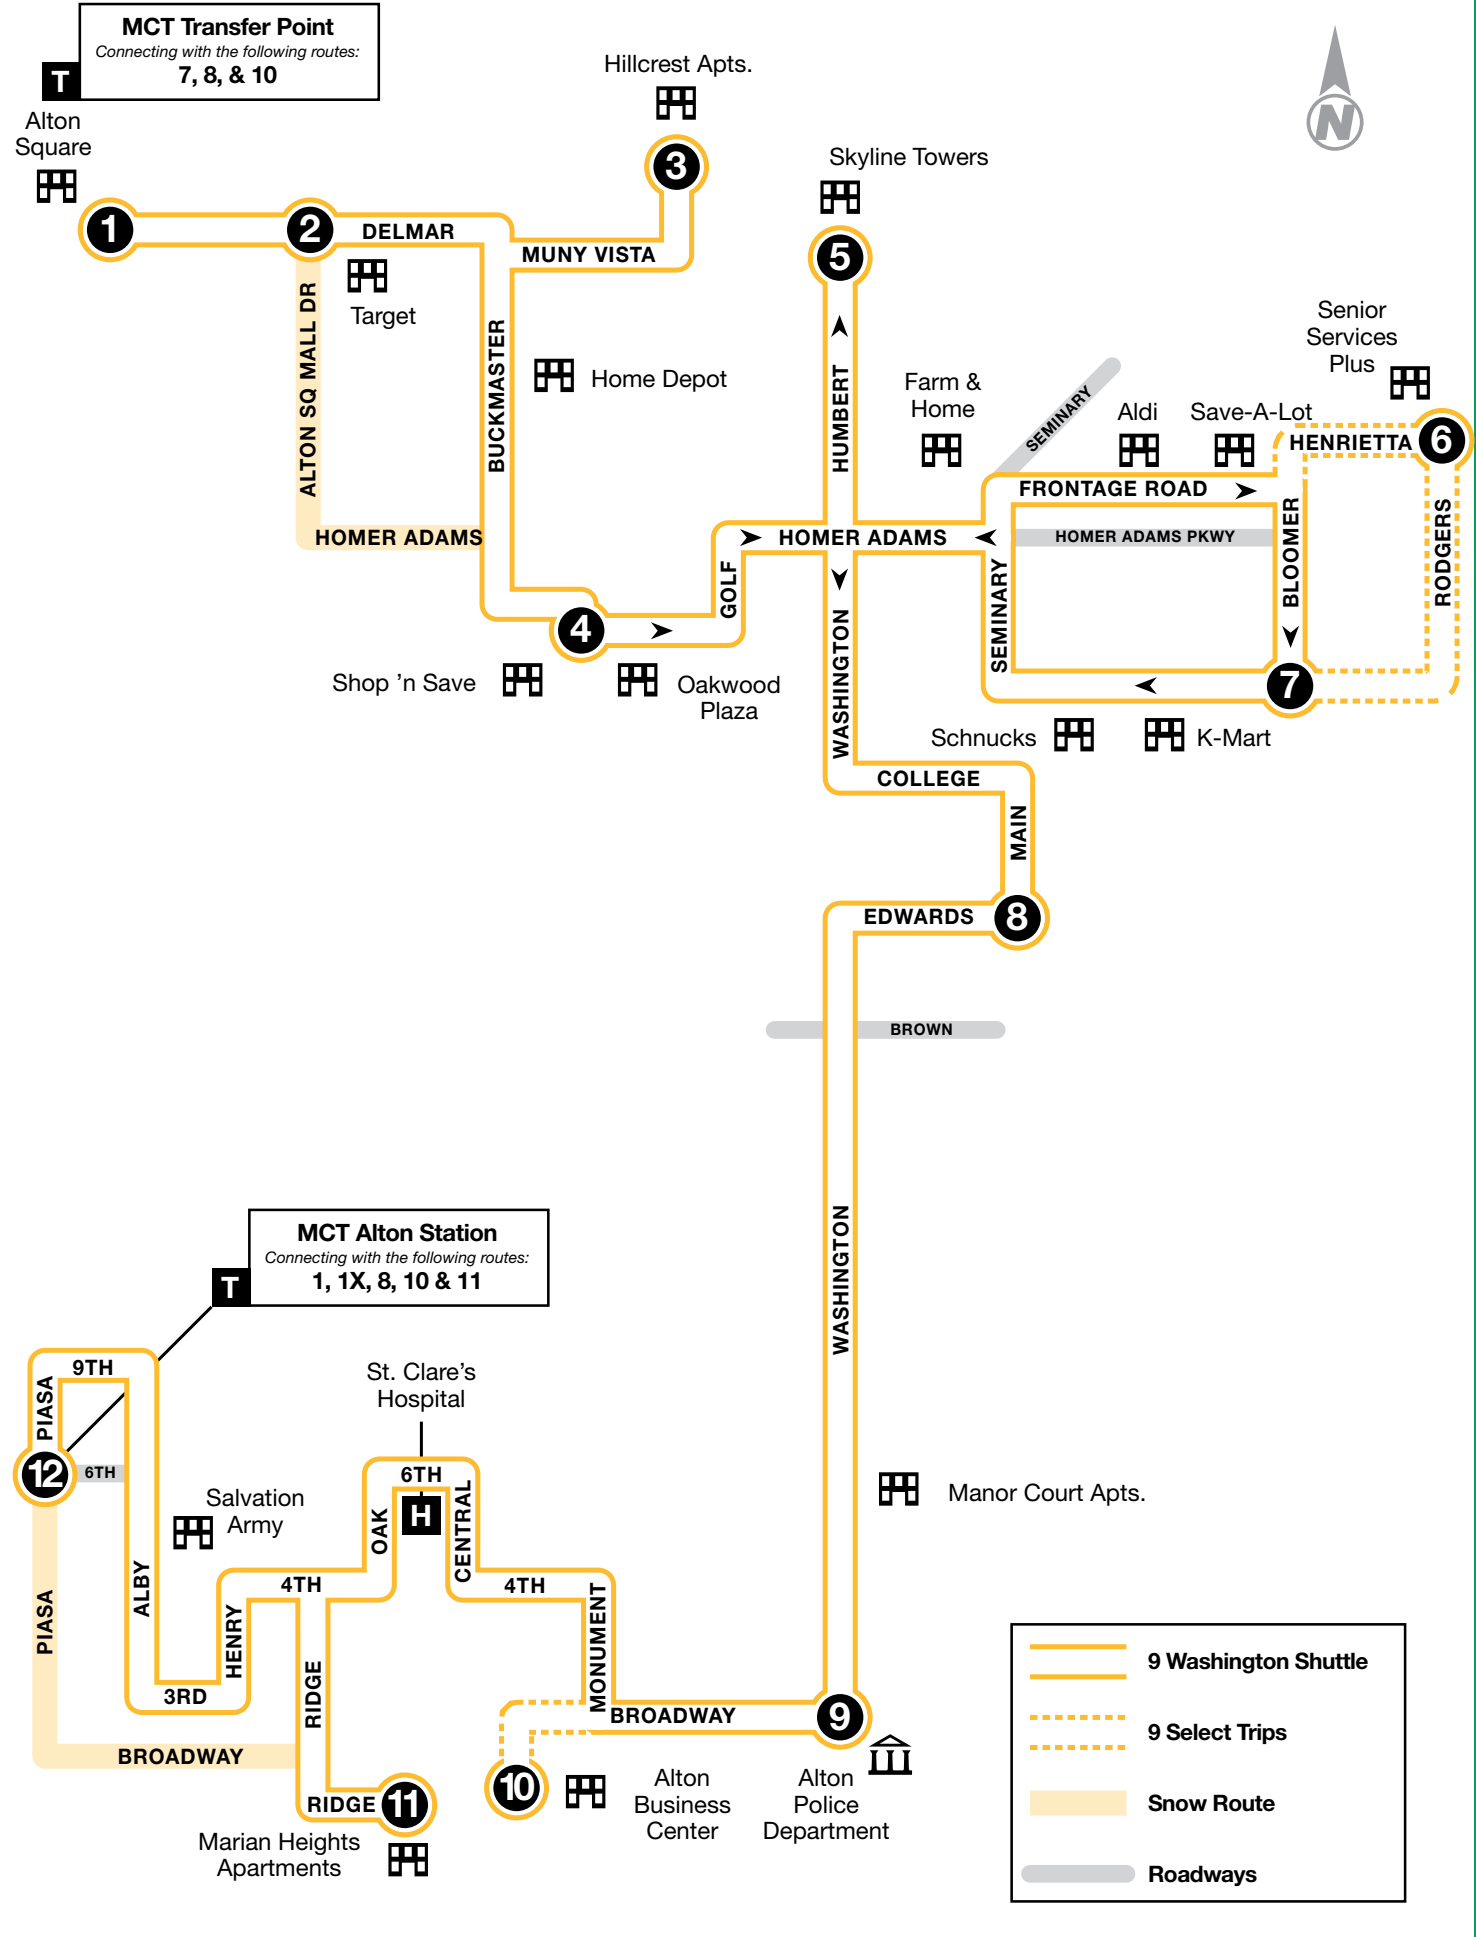

# Route 9 – Washington Shuttle

# Beltline to Downtown Alton

1	2	3	4	5	6	7	8	9	10	11	12
<b>BUS STARTS</b>	<b>Bus Leaves</b>	<b>Bus Leaves</b>	<b>Bus Leaves</b>	<b>Bus Leaves</b>	<b>Bus Leaves</b>	<b>Bus Leaves</b>	<b>Bus Leaves</b>	<b>Bus Leaves</b>	<b>Bus Leaves</b>	<b>Bus Leaves</b>	<b>BUS ENDS</b>
Alton Square	Target	Hillcrest Apartments	Shop 'n Save	Skyline Towers	Senior Services Plus	K-mart	Main & Edwards	Broadway & Washington	Alton Business Ctr.	Marian Heights Apts.	Alton Station

### MCT Shuttle

Bus service within a single Madison County community. Routes 2, 6, 8, 9, 10, 11, 12, 15, 16, 17

### MCT Cross County

Bus service from city to city within Madison County and select locations in St. Clair County. Routes 1, 4, 7, 13, 14, 19