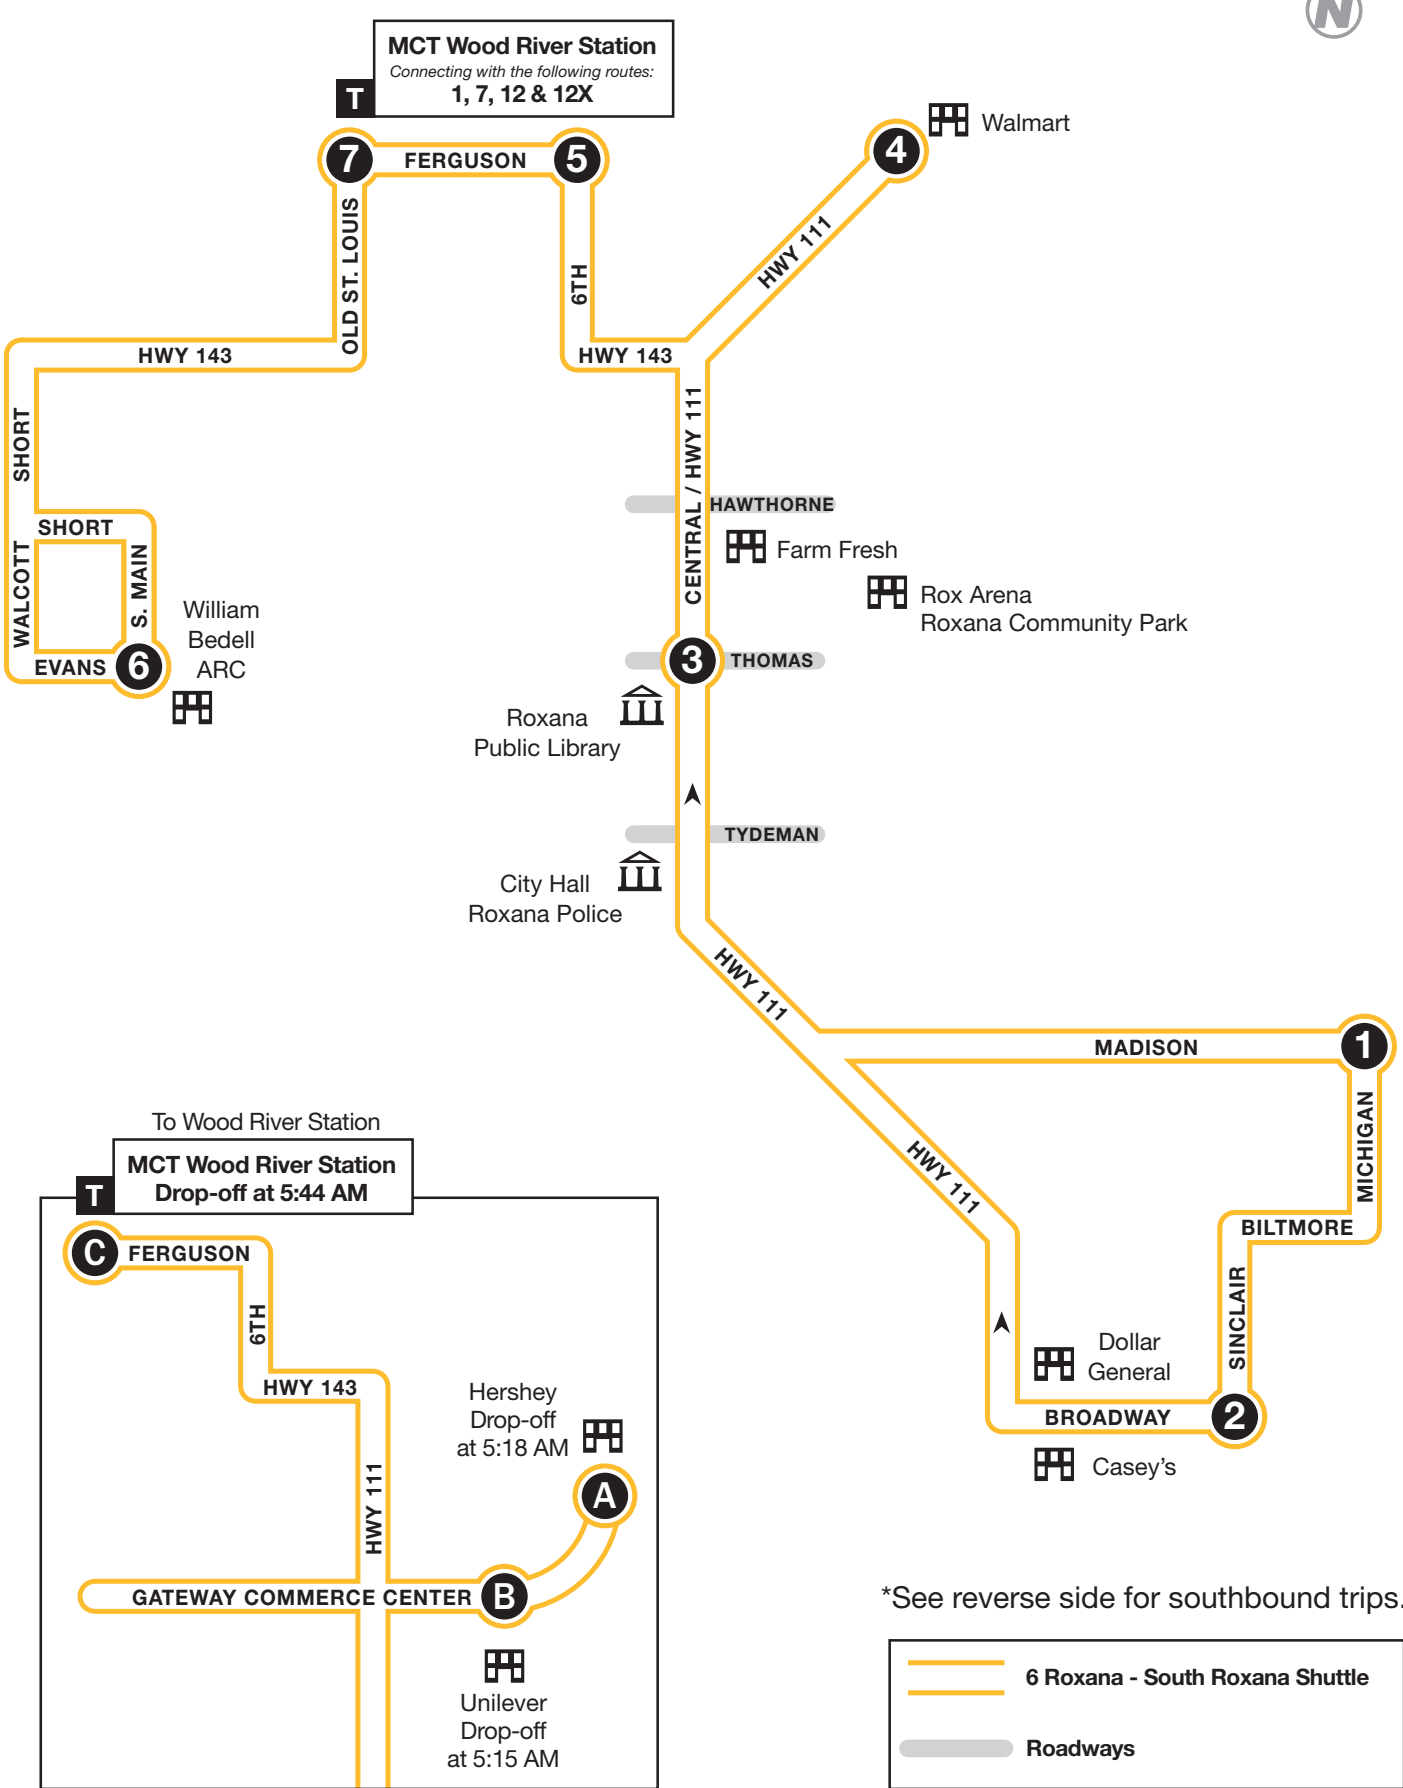

Route 6 – Roxana-South Roxana Shuttle

*See reverse side for southbound trips.

6 Roxana - South Roxana Shuttle

Roadways

South Roxana to Wood River Station

1	2	3	4	5	6	7
BUS STARTS	Bus Leaves	Bus Leaves	Bus Leaves	Bus Leaves	Bus Leaves	BUS ENDS
Madison & Michigan	Broadway & Sinclair	Central & Thomas	Wood River Walmart	Ferguson & 6th	S.Main & Evans	Wood River Station

MONDAY – FRIDAY							
AM	6:13	6:17	6:20	6:27	6:34	6:39	6:42
	7:13	7:17	7:20	7:27	7:34	7:39	7:42
	8:13	8:17	8:20	8:27	8:34	8:39	8:42
	9:13	9:17	9:20	9:27	9:34	9:39	9:42
	10:13	10:17	10:20	10:27	10:34	10:39	10:42
	11:13	11:17	11:20	11:27	11:34	11:39	11:42
PM	12:13	12:17	12:20	12:27	12:34	12:39	12:42
	1:13	1:17	1:20	1:27	1:34	1:39	1:42
	2:13	2:17	2:20	2:27	2:34	2:39	2:42
	3:13	3:17	3:20	3:27	3:34	3:39	3:42
	4:13	4:17	4:20	4:27	4:34	4:39	4:42
	5:13	5:17	5:20	5:27	5:34	5:39	5:42
	6:13	6:17	6:20	6:27	6:34	6:39	6:42

SATURDAY							
AM	8:13	8:17	8:20	8:27	8:34	8:39	8:42
	9:13	9:17	9:20	9:27	9:34	9:39	9:42
	10:13	10:17	10:20	10:27	10:34	10:39	10:42
	11:13	11:17	11:20	11:27	11:34	11:39	11:42
PM	12:13	12:17	12:20	12:27	12:34	12:39	12:42
	1:13	1:17	1:20	1:27	1:34	1:39	1:42
	2:13	2:17	2:20	2:27	2:34	2:39	2:42
	3:13	3:17	3:20	3:27	3:34	3:39	3:42
	4:13	4:17	4:20	4:27	4:34	4:39	4:42
	5:13	5:17	5:20	5:27	5:34	5:39	5:42
	6:13	6:17	6:20	6:27	6:34	6:39	6:42

Madison County Transit Services

MCT Shuttle

Bus service within a single Madison County community. Routes 2, 6, 8, 9, 10, 11, 12, 13, 15, 16, 17

MCT Cross County

Bus service from city to city within Madison County and select locations in St. Clair County. Routes 1, 4, 7, 14, 19

MCT Express

Weekday commuter bus service to downtown St. Louis. Routes 1X, 3X, 12X, 14X, 16X, 18X

MCT Regional

Bus service to Metrolink and downtown St. Louis. Routes 5, 18

MCT EZ Ride

Bus service that offers a flexible, convenient way to go where you want to, and a choice of how to get there. Route 14

MCT Muny Express

Find the best seat at the Muny for every Friday evening performance.

MCT Rams Express

Catch every Rams home preseason, regular season and playoff game.

MCT Trails

Experience the more than 100 miles of scenic trails that comprise the MCT Trails bikeway system. Visit www.mcttrails.org

Runabout

Paratransit service for registered elderly and disabled Madison County residents. Call 931-7433 for details.

Ridefinders

Move into the fast lane to a better commute by sharing the ride to and from work in a carpool or vanpool. Visit www.ridefinders.org

For specific information on these and other services, routes and schedules, please call (618) 931-RIDE (7433) / TDD (618) 797-6000 or visit www.mct.org

6 Roxana-South Roxana Shuttle

August 15, 2010

SHUTTLE

BUS SERVICE WITHIN A SINGLE MADISON COUNTY COMMUNITY

Pontoon Beach
Gateway Commerce Center

Roxana
Farm Fresh
Roxana Public Library

South Roxana
Casey's
Dollar General

Timetable & Map

Printed on Recycled Paper