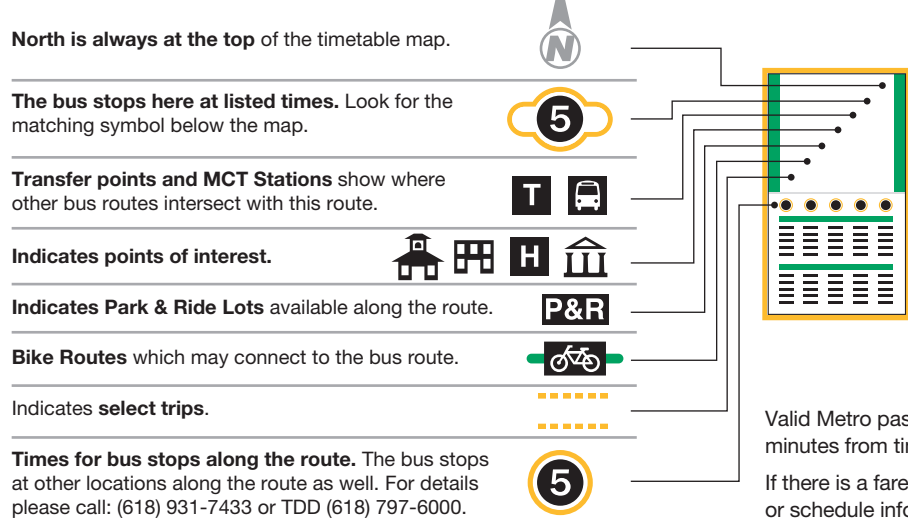

Instructions

Cash Fares	Adult	Elderly¹ Disabled² Children under 5	Elderly³ Disabled⁴ Children 5-12	Monthly Passes
MCT Shuttle	$1.00	FREE	$0.50	Local – $40
MCT Cross County	$1.50	FREE	$0.75	
MCT Regional	$2.00	FREE	$1.00	System – $60
MCT Express	$3.00	FREE	$1.50	
Local Transfer	FREE	FREE	FREE	Student – $15
Regional Transfer	$0.75	FREE	$0.35	

1. 1 Elderly (65 and up) with MCT Senior ID or Metro Senior Pass.
2. 2 Registered Paratransit users with valid MCT Paratransit ID, Metro Paratransit Pass, MCT ADA ID, or MCT Circuit Breaker ID.
3. 3 Elderly (65 and up) with MCT Half Fare ID or Metro Reduced Fare Permit. Medicare cardholders eligible.
4. 4 Persons with disabilities with MCT Half Fare ID or Metro Reduced Fare Permit. Medicare cardholders eligible.

Valid Metro passes and tickets are accepted for value toward fare. Valid transfers are good for 30 minutes from time marked. Regional transfers good for 2 hours from time marked. If there is a fare or transfer dispute, pay the fare as requested and contact MCT. For additional fare or schedule information, call (618) 931-7433 or TDD (618) 797-6000.