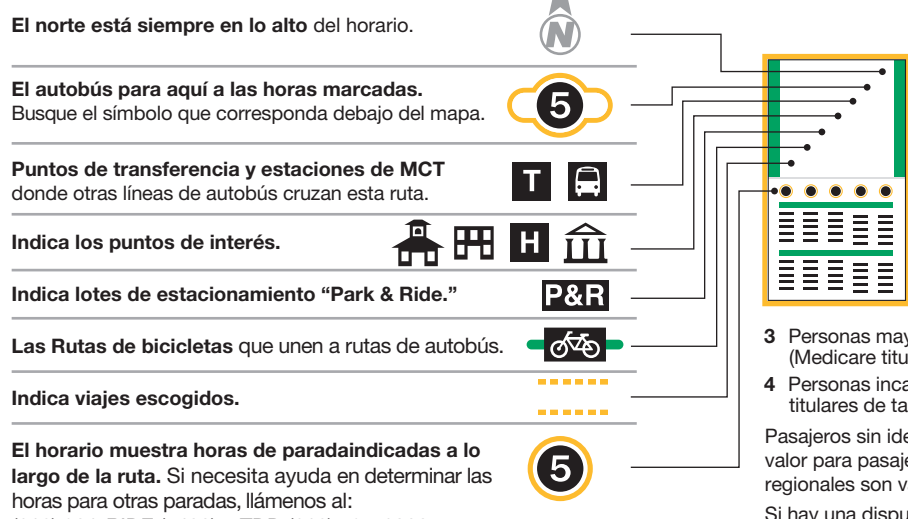

Instrucciones

Pasaje En Efectivo	Adulto	Anciano¹ Deshabilitado² Menores de 5	Anciano³ Deshabilitado⁴ Niños 5 - 12	Passage Mensual
MCT Shuttle	$1.00	GRATIS	$0.50	Local – $40
MCT Cross County	$1.50	GRATIS	$0.75	
MCT Regional	$2.00	GRATIS	$1.00	System – $60
MCT Express	$3.00	GRATIS	$1.50	
Local Transfer	GRATIS	GRATIS	GRATIS	Student – $15
Regional Transfer	$0.75	GRATIS	$0.35	

1. 1 Personas mayores de edad (65 años o más) que tienen tarjeta de Identificación de MCT mayor o que tienen tarjeta de Identificación de Metro mayor.
2. 2 Personas incapacitadas que han sido registrados y usan MCT Paratransit, deben mostrar tarjeta validad de MCT Paratransit, Metro Paratransit, MCT ADA o Metro Circuit Breaker.
3. 3 Personas mayores de edad (65 años o más) con tarjeta de MCT Tarifa Media o Metro Tarifa Rebajada. (Medicare titulares de tarjeta elegibles)
4. 4 Personas incapacitadas que tienen tarjeta de MCT Tarifa Media o Metro Tarifa Rebajada. (Medicare titulares de tarjeta elegibles)

Pasajeros sin identificación deben pagar el precio completo. Pases Metro y billetes son aceptados como valor para pasaje. Transferencias válidas duran 30 minutos desde la hora marcada. Transferencias regionales son válidas por dos horas desde el tiempo marcado. Si hay una disputa de pasaje o transferencia, pague el pasaje como requerido y póngase en contacto con MCT. Para mas información sobre pasajes y horarios llame al (618) 931-7433 o TDD (618) 797-6000.