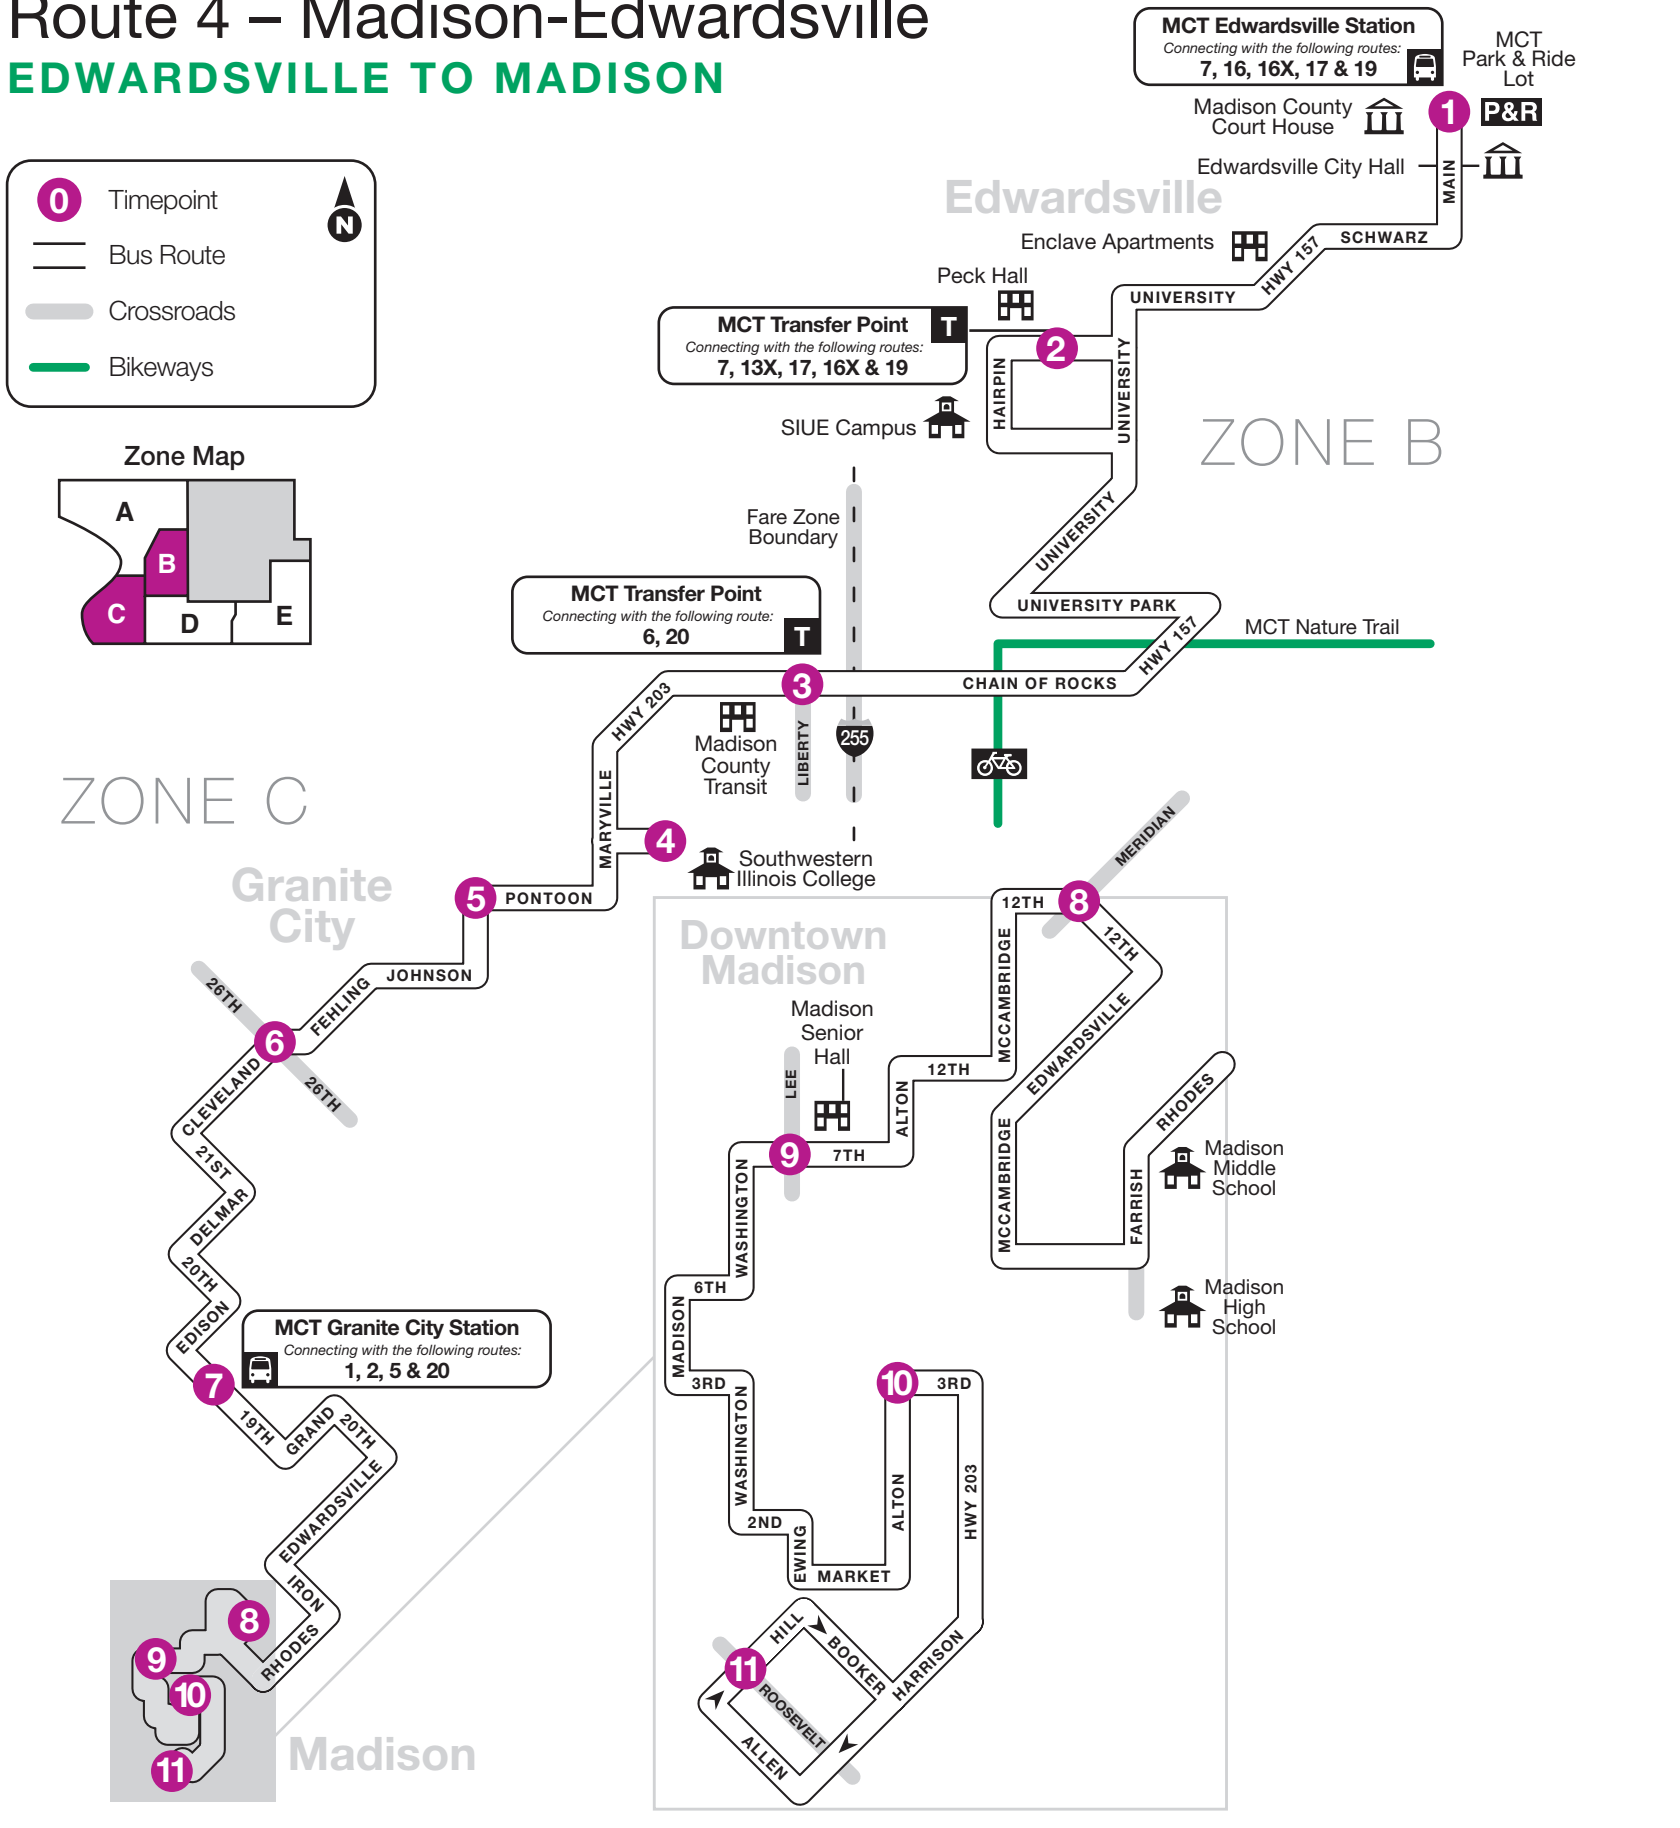

Route 4 – Madison-Edwardsville

MADISON TO EDWARDSVILLE

1	2	3	4	5	6	7	8	9	10	11	
BUS STARTS	Bus Leaves	Bus Leaves	Bus Leaves	Bus Arrives	Bus Leaves	Bus Leaves	Bus Leaves	Bus Leaves	Bus Leaves	BUS ENDS	
Hill & Roosevelt	3rd & Alton Ave	7th & Lee	12th & Meridian	Granite City Station	Granite City Station	Benton & 26th	Johnson & Pontoon	SWIC	Liberty & Chain of Rocks	SIUE Peck Hall	Edwardsville Station

Instrucciones

Pasaje Efectivo	Anciano			Passage
	Adulto	Anciano ¹ Deshabilitado ² Menores de 5	Anciano ³ Deshabilitado ⁴ Niños 5-12	
MCT Shuttle	\$1.50	GRATIS	\$0.75	2-HR Zone \$2
MCT Cross County	\$2.00	GRATIS	\$1.00	2-HR Regional \$3
MCT Regional	\$3.00	GRATIS	\$1.50	Express Round Trip \$5
MCT Express	\$3.50	GRATIS	\$1.75	Local Monthly \$50

1 Personas mayores de edad (65 años o más) que tienen un gratis tarjeta de Identificación de MCT mayor.
 2 Personas incapacitadas que han sido registrados ADA y usan MCT Paratransit, deben mostrar tarjeta de validez de MCT Paratransit, MCT ADA o MCT Circuit Breaker.
 3 Personas mayores de edad (65 años o más) con tarjeta de MCT Tarifa Media o Metro Tarifa Rebajada. (Medicare titulares de tarjeta elegibles)
 4 Personas incapacitadas que tienen tarjeta de MCT Tarifa Media o Metro Tarifa Rebajada. (Medicare titulares de tarjeta elegibles)

Route 4 – Madison-Edwardsville

EDWARDSVILLE TO MADISON

1	2	3	4	5	6	7	8	9	10	11	
BUS STARTS	Bus Leaves	Bus Leaves	Bus Leaves	Bus Leaves	Bus Leaves	Bus Arrives	Bus Leaves	Bus Leaves	Bus Leaves	BUS ENDS	
Edwardsville Station	SIUE Peck Hall	Liberty & Chain of Rocks	SWIC	Johnson & Pontoon	Cleveland & 26th	Granite City Station	Granite City Station	12th & Meridian	7th & Lee	3rd & Alton Ave	Hill & Roosevelt