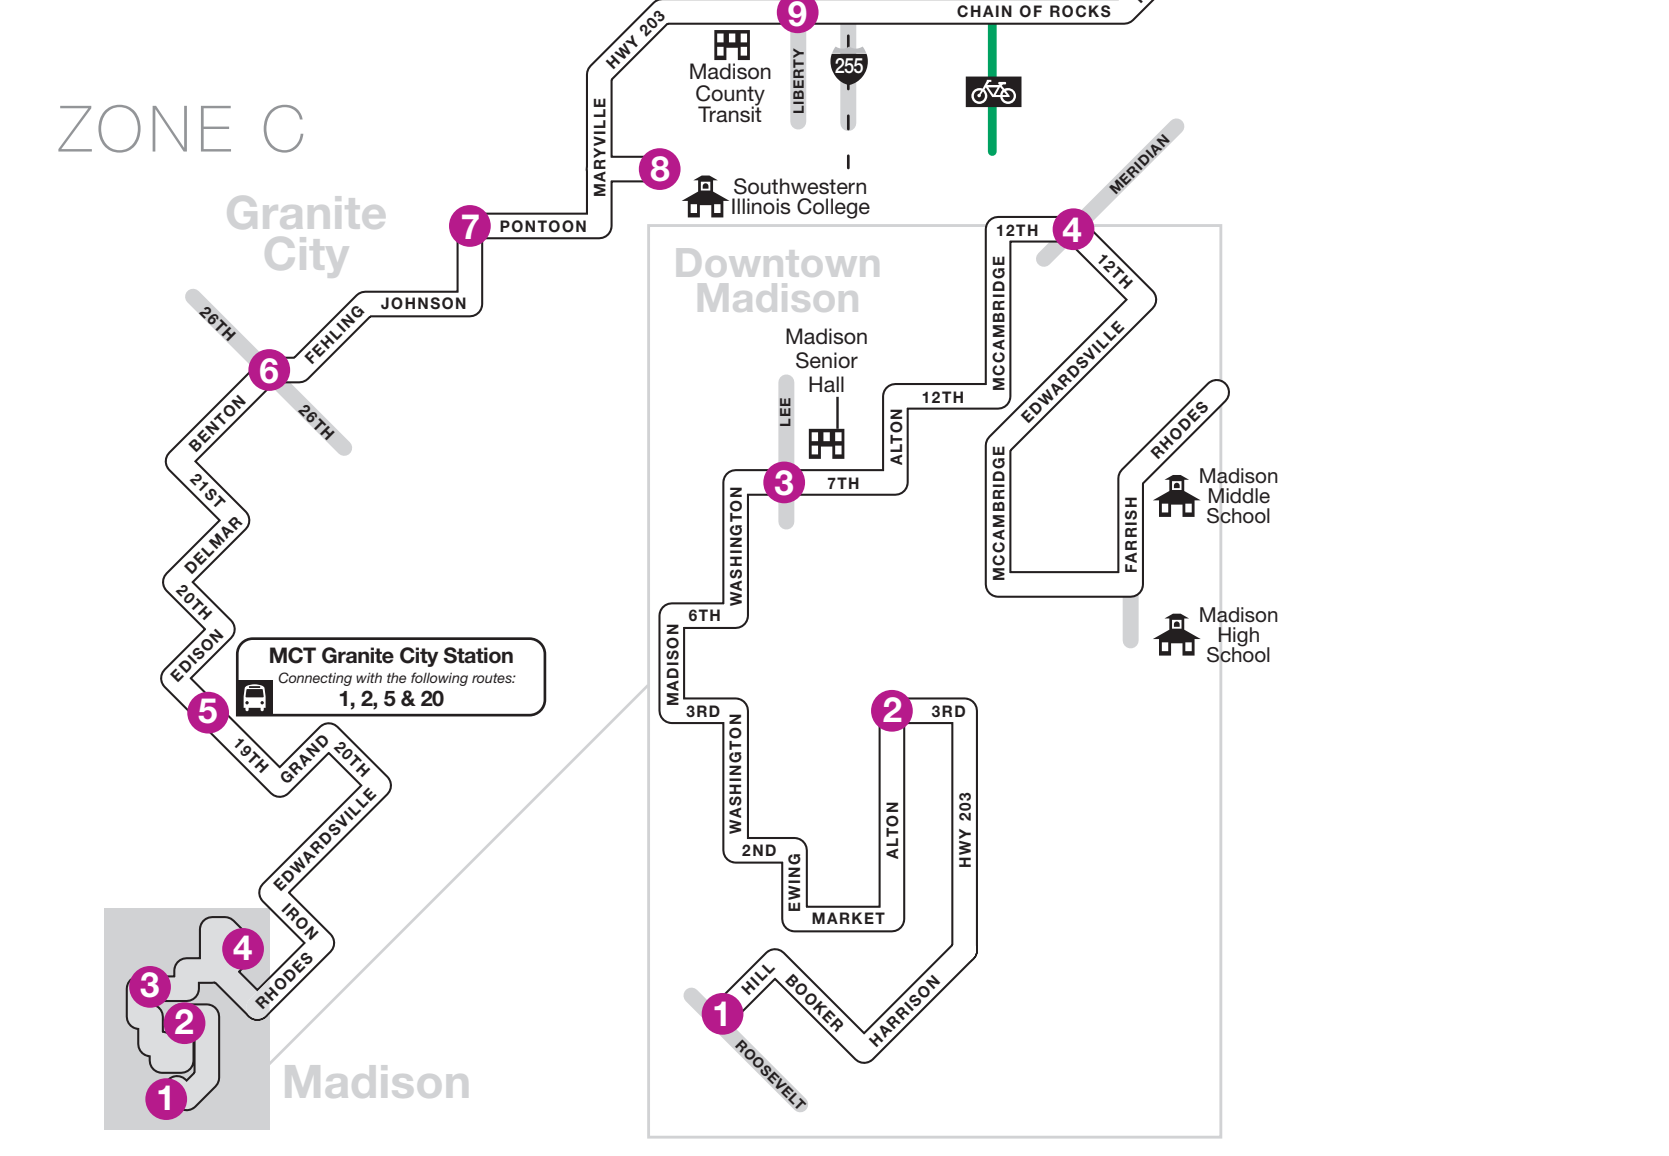

Route 4 – Madison-Edwardsville

MADISON TO EDWARDSVILLE

1	2	3	4	5	6	7	8	9	10	11	
BUS STARTS	Bus Leaves	Bus Leaves	Bus Leaves	Bus Arrives	Bus Leaves	Bus Leaves	Bus Leaves	Bus Leaves	Bus Leaves	BUS ENDS	
Hill & Roosevelt	3rd & Alton Ave	7th & Lee	12th & Meridian	Granite City Station	Granite City Station	Benton & 26th	Johnson & Pontoon	SWIC	Liberty & Chain of Rocks	SIUE Peck Hall	Edwardsville Station

SATURDAY

AM	—	—	—	—	—	8:18	8:24	8:31	8:36	8:43	9:01	9:12
—	8:44	8:48	8:54	8:58	9:10	9:18	9:24	9:31	9:36	9:43	10:01	10:12
—	9:44	9:48	9:54	9:58	10:10	10:18	10:24	10:31	10:36	10:43	11:01	11:12
—	10:44	10:48	10:54	10:58	11:10	11:18	11:24	11:31	11:36	11:43	12:01	12:12
—	11:44	11:48	11:54	11:58	12:10	12:18	12:24	12:31	12:36	12:43	1:01	1:12
PM	12:44	12:48	12:54	12:58	1:10	1:18	1:24	1:31	1:36	1:43	2:01	2:12
—	1:44	1:48	1:54	1:58	2:10	2:18	2:24	2:31	2:36	2:43	3:01	3:12
—	2:44	2:48	2:54	2:58	3:10	3:18	3:24	3:31	3:36	3:43	4:01	4:12
—	3:44	3:48	3:54	3:58	4:10	4:18	4:24	4:31	4:36	4:43	5:01	5:12
—	4:44	4:48	4:54	4:58	5:10	5:18	5:24	5:31	5:36	5:43	—	—
—	5:44	5:48	5:54	5:58	6:10	—	—	—	—	—	—	—

Route 4 – Madison-Edwardsville

EDWARDSVILLE TO MADISON

1	2	3	4	5	6	7	8	9	10	11	
BUS STARTS	Bus Leaves	Bus Leaves	Bus Leaves	Bus Leaves	Bus Leaves	Bus Arrives	Bus Leaves	Bus Leaves	Bus Leaves	BUS ENDS	
Edwardsville Station	SIUE Peck Hall	Liberty & Chain of Rocks	SWIC	Johnson & Pontoon	Cleveland & 26th	Granite City Station	Granite City Station	12th & Meridian	7th & Lee	3rd & Alton Ave	Hill & Roosevelt

Madison County Transit Services

MCT Shuttle
Bus service within a single Madison County Zone. Routes 2, 8, 9, 10, 11, 12, 14, 15, 16, 17, 20, 21

MCT Cross County
Bus service from city to city crossing multiple Madison County Zones and select locations in St. Clair County. Routes 1, 4, 6, 7, 13, 19