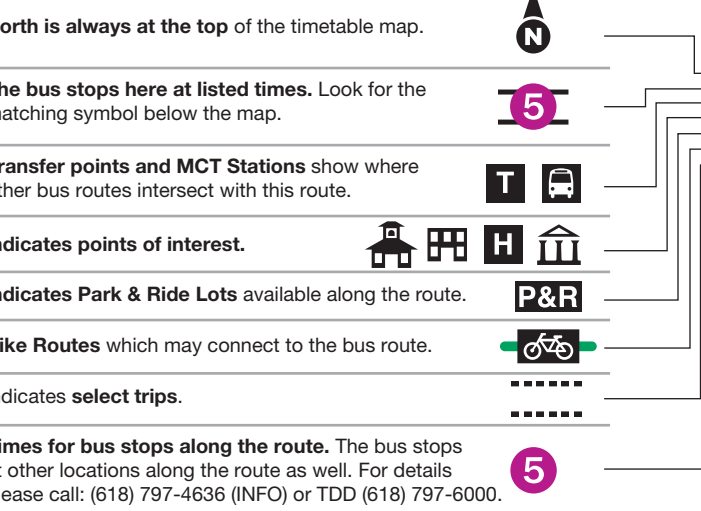

Instructions

Cash Fares	Seniors			Passes
	Adult	Seniors¹ Disabled² Children under 5	Seniors³ Disabled⁴ Children 5-12	
MCT Shuttle	$1.50	FREE	$0.75	2-HR Zone $2
MCT Cross County	$2.00	FREE	$1.00	2-HR Regional $3
MCT Regional	$3.00	FREE	$1.50	Express Round Trip $5
MCT Express	$3.50	FREE	$1.75	Local Monthly $50

1 Seniors (65 and up) with MCT Senior Free Ride ID.
2 Registered ADA Paratransit users with valid MCT Paratransit ID, MCT ADA ID, or MCT Circuit Breaker ID.
3 Seniors (65 and up) with MCT Half Fare ID or Metro Reduced Fare Permit. Medicare cardholders eligible.
4 Persons with disabilities with MCT Half Fare ID or Metro Reduced Fare Permit. Medicare cardholders eligible.

Valid Metro passes and tickets are accepted for value toward fare.

If there is a fare or transfer dispute, pay the fare as requested and contact MCT. For additional fare or schedule information, call (618) 797-4636 (INFO) or TDD (618) 797-6000.