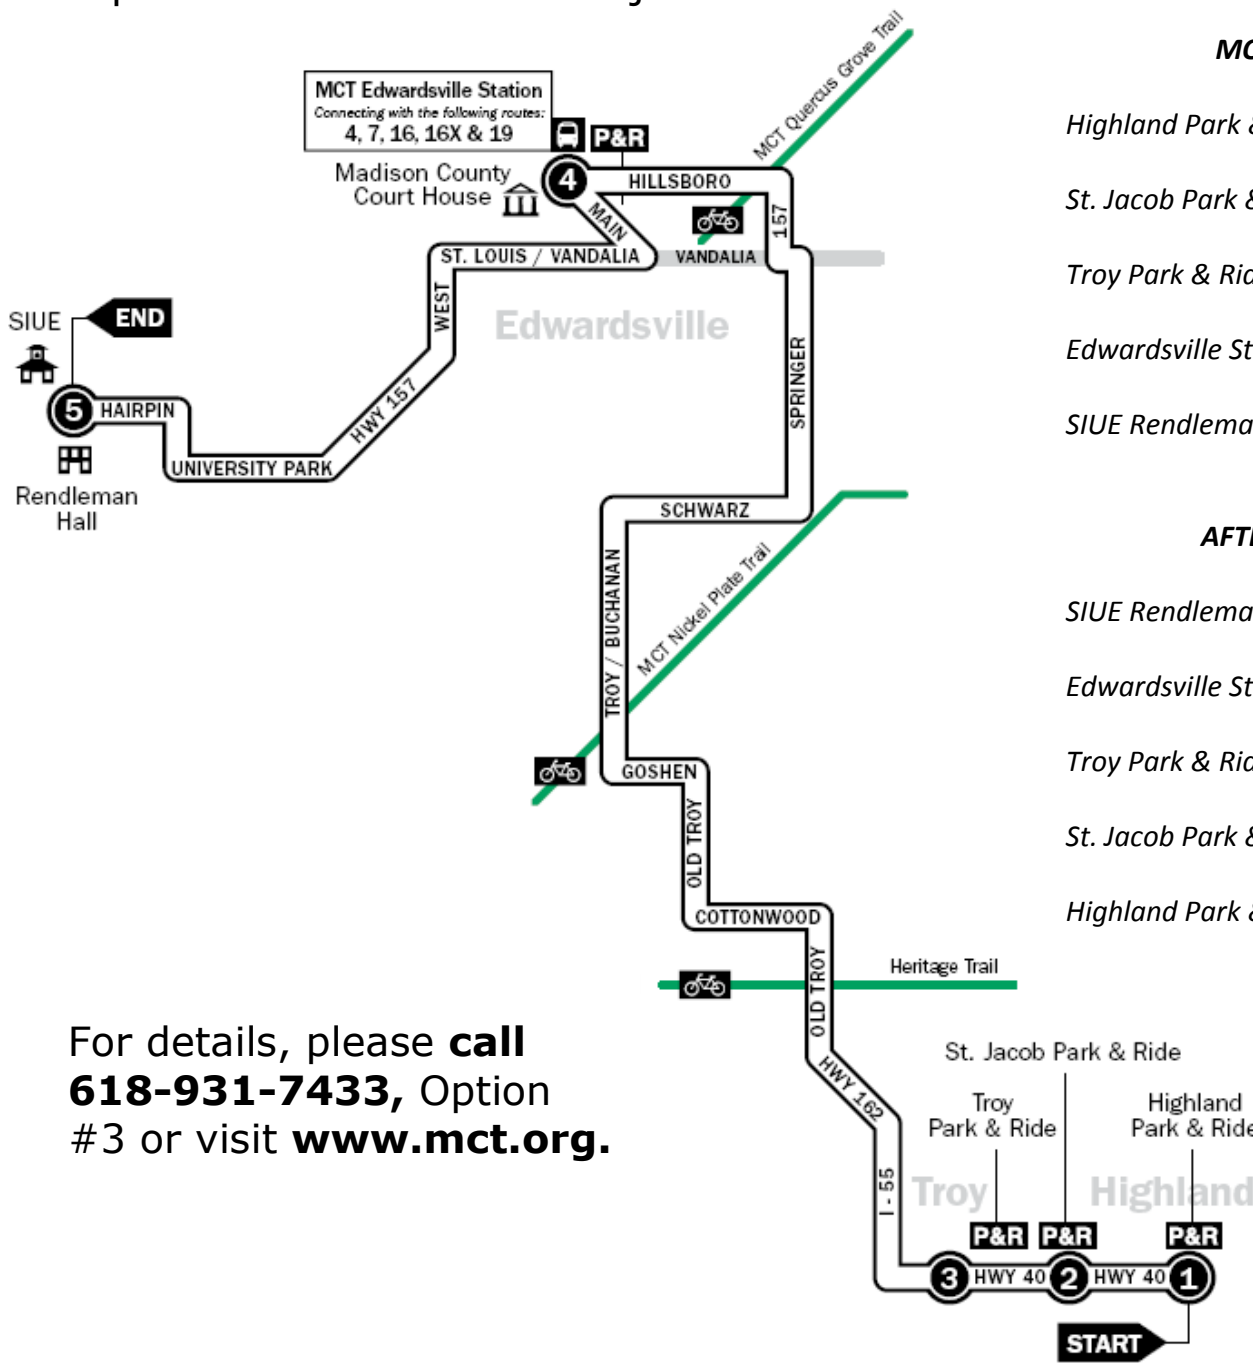

## Attention #14 Highland - Edwardsville Passengers

Beginning **Mon., Jan. 4, 2010**, the **#14** will follow the route pictured below in the mornings and the reverse in the afternoons. Pick-up and drop-off times will also be adjusted. See schedule below:

### MORNING

- Highland Park & Ride: 6:50 a.m.
- St. Jacob Park & Ride: 6:55 a.m.
- Troy Park & Ride: 7:03 a.m.
- Edwardsville Station: 7:29 a.m.
- SIUE Rendleman Hall: 7:40 a.m.

### AFTERNOON

- SIUE Rendleman Hall: 4:35 p.m.
- Edwardsville Station: 4:46 p.m.
- Troy Park & Ride: 5:13 p.m.
- St. Jacob Park & Ride: 5:21 p.m.
- Highland Park & Ride: 5:25 p.m.

For details, please call **618-931-7433**, Option #3 or visit **www.mct.org**.